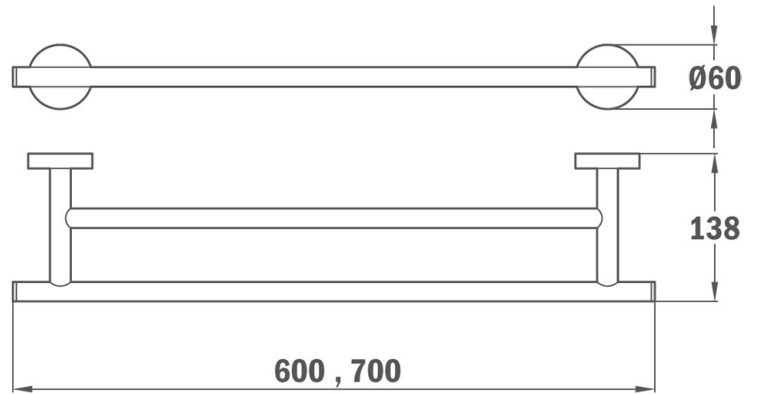

ALAIOR

FEATURES

Towel holder 600 mm Metallic

ALAIOR

DIMENSIONS

Product height (mm):

Product width (mm):

Product depth (mm):

Product length (mm):

Net weight (Kg):