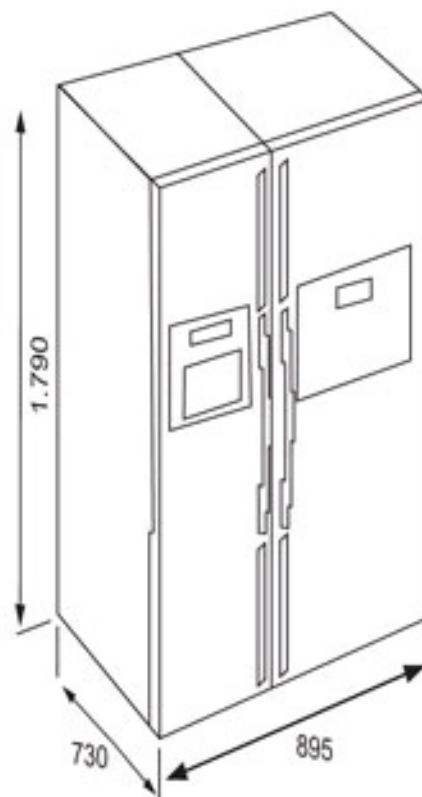

NFD 650 Free Standing Side by Side No frost refrigerator in 179 cm

A Energy Class

Fresh Box,
keeps fruit and
vegetables
fresh for longer

Full No Frost

DESCRIPTION

Free Standing Side by Side No frost refrigerator in 179 cm

Free standing Side by Side refrigerator
Full No Frost
Electronic control panel with display
Automatic defrost in freezer
4* freezer
Antibacterial system
Door alarm
Adjustable thermostat
6 environment sensors for temp control
2 transparent vegetables drawer with humidity control
Automatic water/ice dispenser
Automatic ice maker
Energy class : A
Climate class: T
Total gross capacity : 604 litres
Net capacity : 343 + 177 + 520 litres

DIMENSIONS

Product height (mm): 1790

Product width (mm): 895

Product depth (mm): 730

Product length (mm):

Net weight (Kg): 115

TECH SPECS

FITTING MEASURES