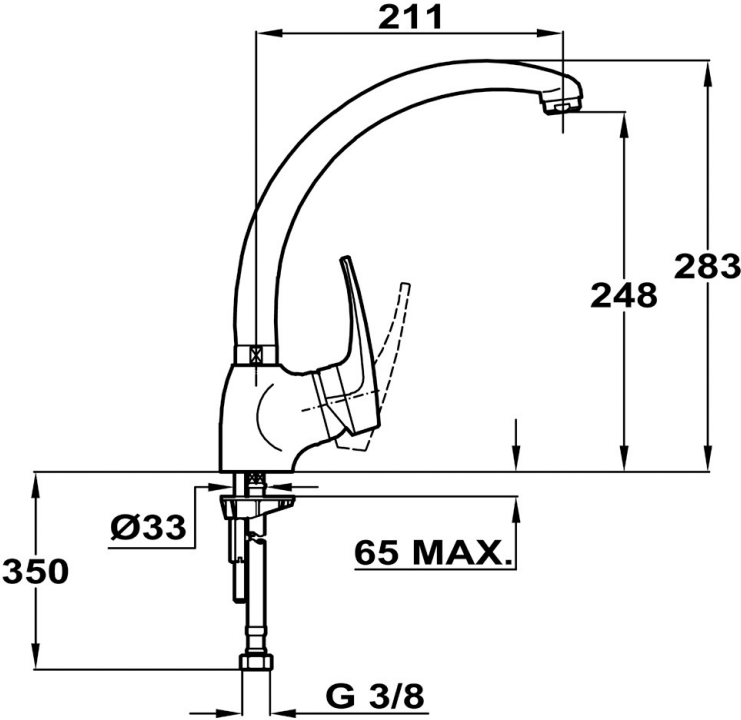

MB2 Mixer

DESCRIPTION

Mixer

LIFE STYLE

Easy

COLOURS

REFERENCE

REF. 409113HD
EAN. 8413509204572

MB2

FEATURES

Mixer
Swivel spout 3/8" flexible inlet pipes
Anti-scale aerator

MB2

DIMENSIONS

- Product height (mm):
- Product width (mm):
- Product depth (mm):
- Product length (mm):
- Net weight (Kg):