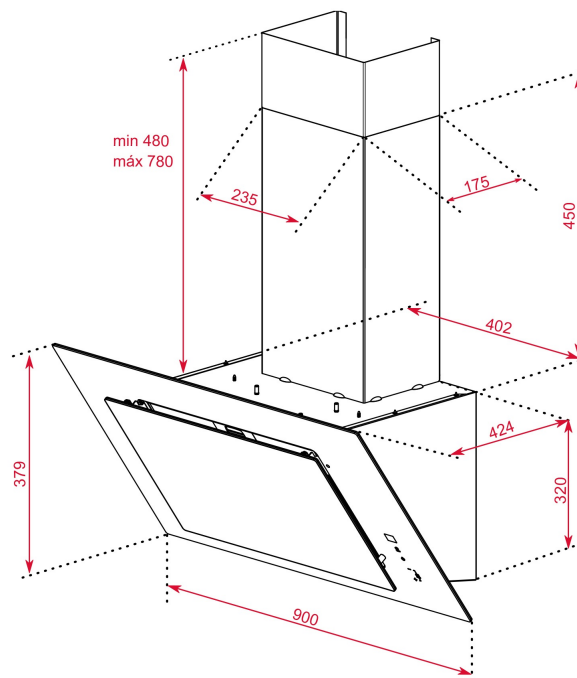

DIMENSIONS

Product height (mm): 800-1100
Product width (mm): 900
Product depth (mm): 412
Product length (mm):
Net weight (Kg): 16,2

TECH SPECS

PARTICULAR CHARACTERISTICS

Certificates: CE; CB; Rohs; Gmark
Ø Outlet (mm): 150
Removable oil collector: Yes
Dual Aspiration System: Yes
Type of inner light: LED
Inside light Consumption (W): 4,2
Plug type: Schuko plug
Cable Connection Length (cm): 100
Power rate (V): 220-240
Frequency (Hz): 50/60
Total hood power (W): 286
Number of motors: 1
Motor power (W): 280