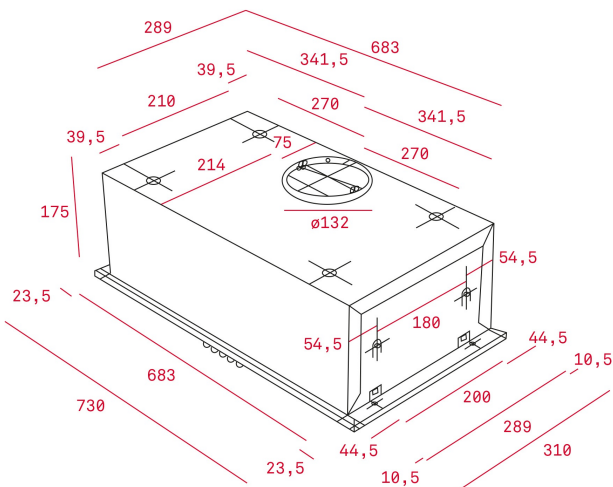

**TEKA****GFH 73**

Built-in hood with push buttons control panel and 2 aluminum filters, 73cm

LED

**REFERENCE**

REF: 40446710

EAN: 8421152036402

**FEATURES**

Built-in hood  
Push buttons control  
3 speeds  
Free Outlet exhaust capacity (m<sup>3</sup>/h): 367  
Max speed exhaust capacity (m<sup>3</sup>/h): 329  
Min speed exhaust capacity (m<sup>3</sup>/h): 223  
Max speed sound level (dBA): 52  
Min speed sound level (dBA): 42  
2 LED lamps  
2 aluminium filters  
Operating pilot light  
Anti-return valve included  
Optional Charcoal Filter: CNL 1C

**DIMENSIONS****Product height (mm):** 175**Product width (mm):** 730**Product depth (mm):** 310**Product length (mm):****Net weight (Kg):** 6,2**TECHNICAL DETAILS**

Energy Efficiency Class: D

Noise (LwA) Min Speed (dB): 53

Noise (LwA) Max Speed (dB): 67

Noise (LwA) Boost Speed (dB): N/A

Ø Outlet (mm): 120

**COLOURS**

40446710

Stainless steel