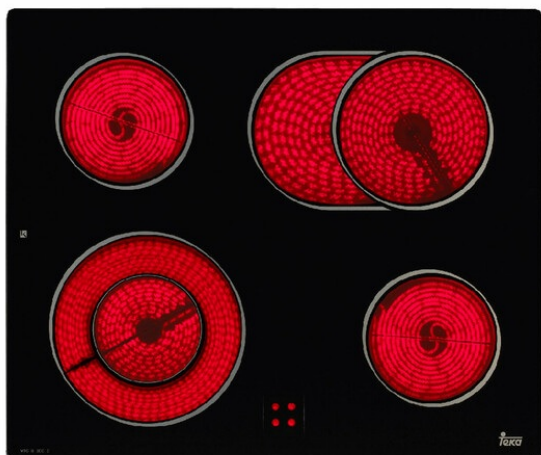

TEKA

VTC R 2DC E

Vitroc ceramic hob with 3 ultra-rapid cooking zones

REFERENCE

REF: 10208074

EAN: 8421152070284

FEATURES

Polyvalent vitroc ceramic hob

Frontal knobs on oven

4 cooking zones

1 high lights Ø 210 mm

1 high lights Ø 180 mm

2 high lights Ø 145 mm

Ceramic glass surface

Residual heat indicator

Maximum nominal power 6800 W

DIMENSIONS

Product height (mm): 115

Product width (mm): 600

Product depth (mm): 510

Product length (mm):

Net weight (Kg): 7,68

TECHNICAL DETAILS

Power rate (V): 230

Frequency (Hz): 50/60

Maximum Nominal Power (W): -

COLOURS

10208074

Black glass

ENERGY EFFICIENCY

Power consumption in standby mode (W): -

Time to reach standby mode (min): -