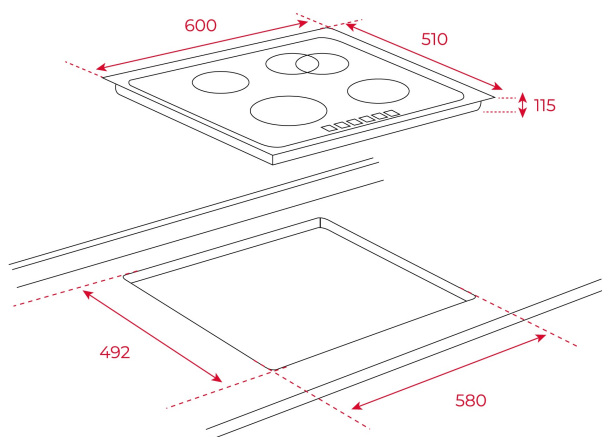

Frontal knobs on oven

4 cooking zones

1 high lights Ø 210 mm

1 high lights Ø 180 mm

2 high lights Ø 145 mm

Ceramic glass surface

Residual heat indicator

Maximum nominal power 6800 W

DIMENSIONS

Product height (mm): 115

Product width (mm): 600

Product depth (mm): 510

Product length (mm):

Net weight (Kg): 7,68

TECHNICAL DETAILS

Power rate (V): 230