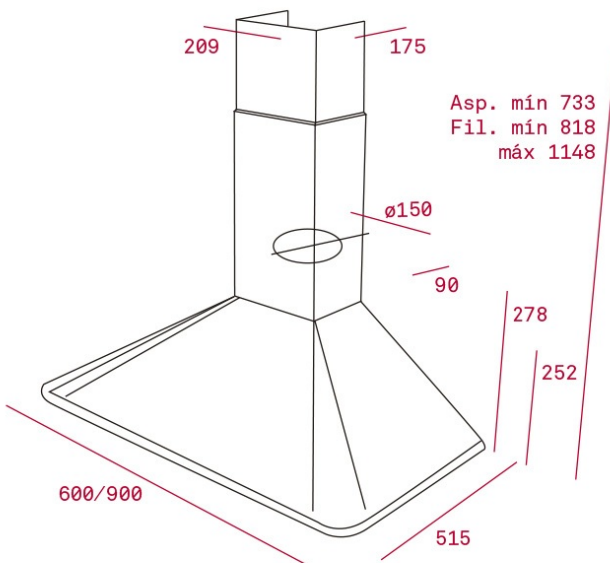

DOS 60.1 VN

Country Stylelec Edition. Wall-mounted hood with 3 speeds

LED

**REFERENCE**

REF: 113010001

EAN: 8434778010053

FEATURES

Country Style Edition

Decorative pyramidal hood

Electronic control

3 speeds

Free Outlet exhaust capacity (m³/h): 650Max speed exhaust capacity (m³/h): 603Min speed exhaust capacity (m³/h): 256

Max speed sound level (dBA): 66

Min speed sound level (dBA): 51

2 LED lamps

2 Aluminum filters

Operating pilot light

Anti-return valve included

Outlet reduction included

Optional recirculation kit with tube cover installation: SET 4/D

Optional Charcoal Filter: D5C

DIMENSIONS**Product height (mm):** 733-1148**Product width (mm):** 600/900**Product depth (mm):** 500**Product length (mm):****Net weight (Kg):** 11,2**TECHNICAL DETAILS**