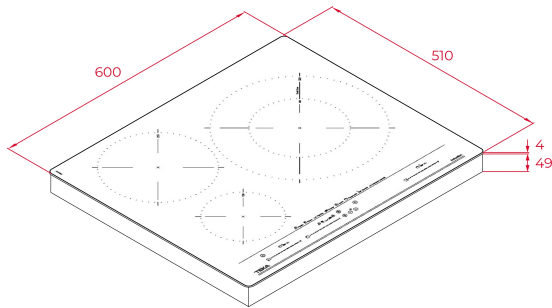

TEKA

IZC 63632 SM MST

MasterSense Series induction hob with direct functions and MultiSlider touch control

REFERENCE

REF: 112500014

EAN: 8434778011548

FEATURES

Urban Colors Edition

MasterSense Series

Induction hob

Direct functions with temperature sensors: Poaching, pan frying, quick boiling, simmering and keep warm

Touch Control MultiSlider

3 cooking zones

1 zone Ø 320/180 mm

1 zone Ø 215 mm

1 zone Ø 150 mm

Ceramic glass surface

Auto-lock safety system

Cooking timer

Power plus

Child lock

Residual heat indicator

Power management

Easy installation kit

Maximum nominal power 7200 W

Optional: Grilling plate

Optional: Teppanyaki

DIMENSIONS

Product height (mm): 53

Product width (mm): 600

Product depth (mm): 510

Product length (mm):

Net weight (Kg): 10,7

TECHNICAL DETAILS

Power rate (V): 220-240

Frequency (Hz): 50/60

Maximum Nominal Power (W): -

COLOURS

112500014 Steam grey

112510011 Stone grey

112510011 London brick brown

112510011 White

112510011 Black glass

ENERGY EFFICIENCY