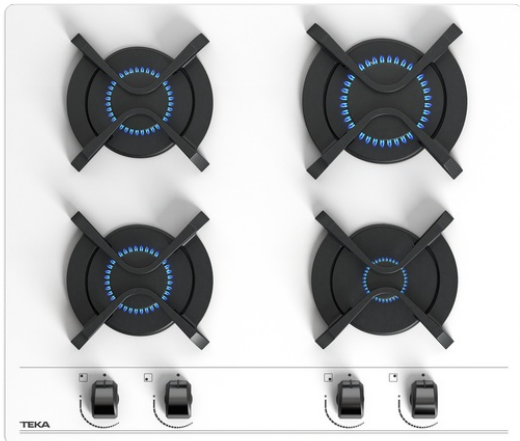

TEKA**GBC 64000 KB**

Urban Colors Edition. Gas on Glass hob with 4 cooking zones of butane and natural gas

Auto
ignition

Autolock

Easy
installation**REFERENCE**

REF: 112580040

EAN: 8434778019049

FEATURES

Urban Colors Edition

Gas on glass hob

Frontal control knobs with ergonomic design

4 cooking zones

1 fast burner, 2.8 kW

2 semi fast burners, 1.7 kW

1 auxiliary burner, 1 kW

Tempered glass surface

Auto ignition

Auto-lock safety system

Cast iron grids

Easy installation kit

Maximum nominal power 7300 W

DIMENSIONS**Product height (mm):** 110**Product width (mm):** 600**Product depth (mm):** 510**Product length (mm):****Net weight (Kg):** 12,15**TECHNICAL DETAILS**