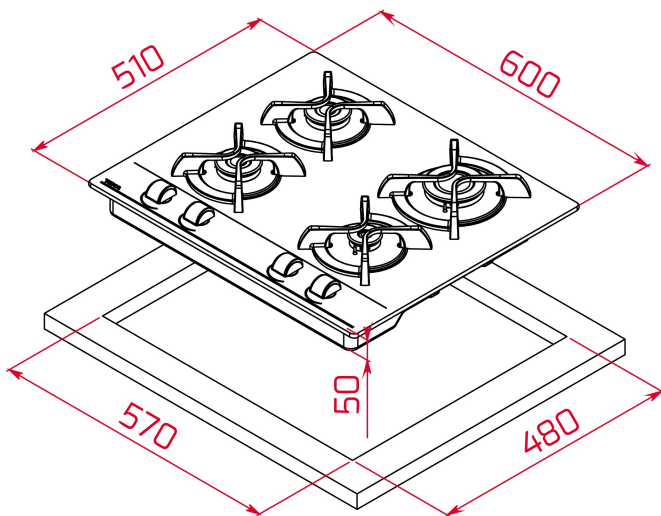

TEKA**GBC 64000 KB**

Urban Colors Edition. Gas on Glass hob with 4 cooking zones of butane and natural gas

Auto
ignition

Autolock

Easy
installation**REFERENCE**

REF: 112580040

EAN: 8434778019049

FEATURES

Auto ignition

Auto-lock safety system

Cast iron grids

Easy installation kit

Maximum nominal power 7300 W

DIMENSIONS**Product height (mm):** 110**Product width (mm):** 600**Product depth (mm):** 510**Product length (mm):****Net weight (Kg):** 12,15**TECHNICAL DETAILS**

Power rate (V): 220-240

Frequency (Hz): 50/60

Maximum Nominal Power (W): -

COLOURS

112580040 White

ENERGY EFFICIENCY

Power consumption in standby mode (W): -

Time to reach standby mode (min): -