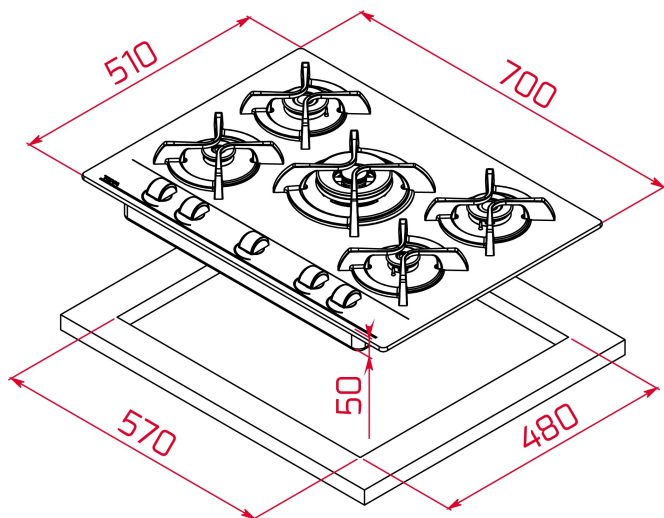

TEKA**EASY GBC 75030 KB**

Gas on Glass Hob with frontal ergonomic knobs and 5 cooking zones of butane and natural gas

Auto
ignition

Autolock

Easy
installation

**REFERENCE**

REF: 112580041

EAN: 8434778019056

FEATURES

Gas on glass hob
Frontal control knobs with ergonomic design
5 cooking zones
1 double ring burner, 3.5 kW
2 semi fast burners, 1.7 kW
1 auxiliary burner, 1 kW
Tempered glass surface
Auto ignition
Auto-lock safety system
Cast iron grids
Easy installation kit
Maximum nominal power 9000 W
Optional: Wok support

DIMENSIONS**Product height (mm):** 110**Product width (mm):** 700**Product depth (mm):** 510**Product length (mm):****Net weight (Kg):** 16**TECHNICAL DETAILS**

Power rate (V): 220-240

Frequency (Hz): 50/60

Maximum Nominal Power (W): -

COLOURS

112580041

Black glass