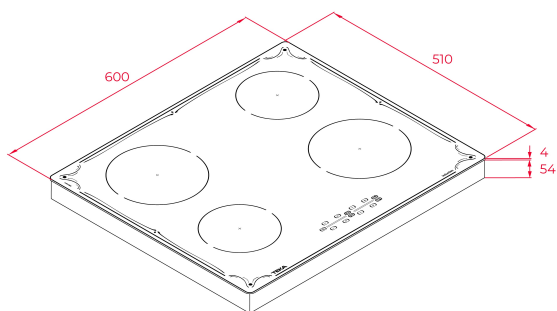

**TEKA****IBR 64040 TTC**

Induction hob with touch control, cooking timer and child lock

**REFERENCE**

REF: 112520013

EAN: 8434778011838

**FEATURES**

Induction hob  
Touch control  
4 cooking zones  
1 zone Ø 210 mm  
1 zone Ø 185 mm  
2 zones Ø 145 mm  
Ceramic glass surface  
Auto-lock safety system  
Induction:  
Cooking timer  
Power plus  
Child lock  
Residual heat indicator  
Power management  
Easy installation kit  
Maximum nominal power 7200 W

**DIMENSIONS**

**Product height (mm):** 50  
**Product width (mm):** 600  
**Product depth (mm):** 510  
**Product length (mm):**  
**Net weight (Kg):** 9,59

**TECHNICAL DETAILS**

Power rate (V): -  
Frequency (Hz): -  
Maximum Nominal Power (W): -