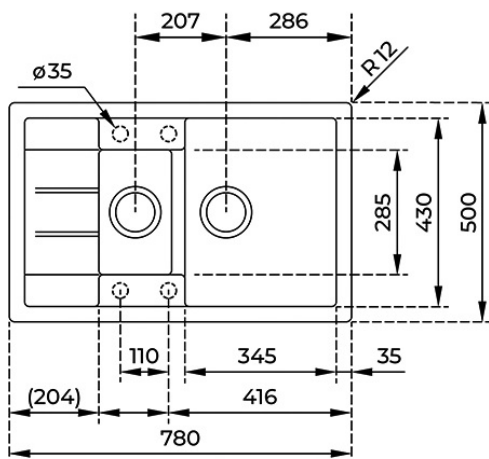

**Astral 60 B-TG 1½B 1D**

Inset Tegr granite sink with one bowl, one auxiliary bowl and one drainer

**REFERENCE**

REF: 40143576 EAN: 8421152159866

**FEATURES**

Tegr granite+ sink  
 One bowl, one auxiliary bowl and one drainer  
 Inset installation  
 3½" automatic basket waste  
 200 and 145 mm deep bowls  
 60 cm base unit

**DIMENSIONS**

**Product height (mm):**  
**Product width (mm):** 500  
**Product depth (mm):** 200  
**Product length (mm):** 780  
**Net weight (Kg):** 12,00

-   
 200mm  
depth
-   
 Colour  
Intensity
-   
 Easy Clean
-   
 Food safe
-   
 High  
resistance