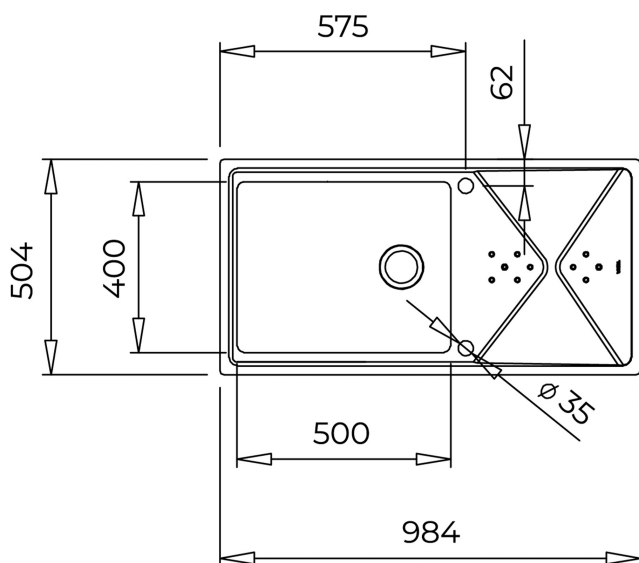

## Brooklyn 60 M-XP 1B 1D PLUS

2-in-1 installation reversible stainless steel sink with one bowl and one drainer

Antibacterial

## DIMENSIONS

**Product height (mm):**

**Product width (mm):** 504

**Product depth (mm):**

**Product length (mm):** 984

**Net weight (Kg):** 6,1