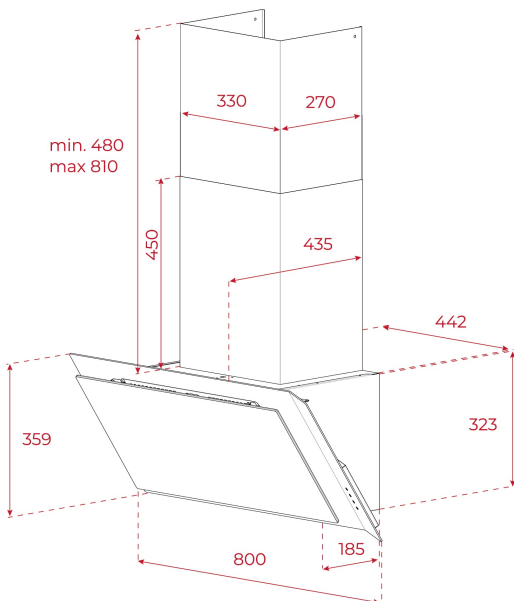

REFERENCE

REF: 112930056

EAN: 8434778022018

FEATURES

Infinity G1 special edition
Designed in Italy by Italdesign Giugiaro
Decorative vertical hood
Exclusive matte black finishing
Push buttons control
FreshAir function
Rim extraction
Brushless EcoPower Motor
3 speeds + 1 intensive
Free Outlet exhaust capacity (m3/h): 786
Max speed exhaust capacity (m3/h): 800
2 LED lamps
1 aluminium filters with 3 layers
Stop delay timer
Filter saturation indicator
Anti-return valve included
Outlet reduction included
Optional recirculation kit with tube cover installation: CFH 15200 L3C
Optional regenerative recirculation kit with tube cover installation: RFH 15200 L3C
Optional recirculation kit without tube cover installation: CFH 15200 O2C
Optional regenerative recirculation kit without tube cover installation: RFH 15200 O2C
Optional Charcoal Filter: 113290015
Optional Regenerative filter: R1RTK

DIMENSIONS

Product height (mm): 810-1140

Product width (mm): 800

Product depth (mm): 409

Product length (mm):

Net weight (Kg): 17,5

TECHNICAL DETAILS

Energy Efficiency Class: A+

Noise (LwA) Min Speed (dB): 47,4

Noise (LwA) Max Speed (dB): 60

Noise (LwA) Boost Speed (dB): 71,1

Ø Outlet (mm): 150

COLOURS

112930056

Black matt