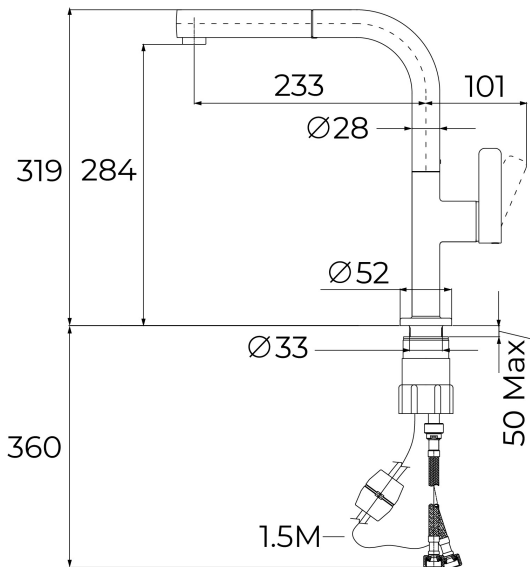

TEKA**OVAL 938**

Single lever pull-out kitchen tap with oval body and 3/8" flexible inlet pipes

**REFERENCE**

REF: 116020017

EAN: 8434778027266

FEATURES

Oval Series

High spout pull-out kitchen tap

Slim elegant design

Swivel spout 360°

Anti-scale aerator

Pull-out 1 function: normal

Waterflow limited to 9,5 l/min

Extra resistant flexible hose

Cartridge with ceramic discs of high resistance

Cartridge diameter: 35 mm

Spout diameter: 28 mm

Highly precise temperature control

Greater handling sensitivity with smoother movements

Easy-Quick fixation system

3/8" flexible inlet pipes

Anti-scale
aeratorPull Out
Shower

Resistance

Swivel
spoutEasy
installation**DIMENSIONS****Product height (mm):** 319**Product width (mm):****Product depth (mm):****Product length (mm):****Net weight (Kg):** 1,49**COLOURS**

116020017

Chrome

116020018