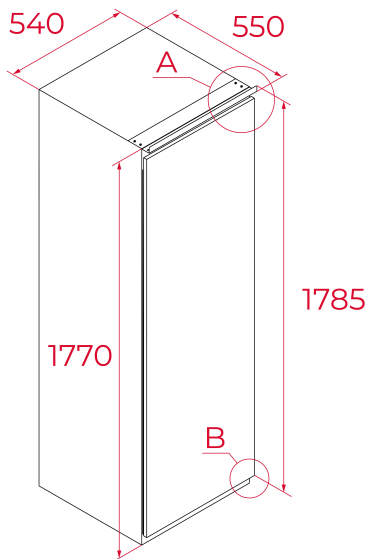

RSL 73385 FI

Total No Frost Built-in single door fridge with inverter motor

Motor
Inverter

Easy 90

LED

**REFERENCE**

REF: 113460011

EAN: 8434778033595

FEATURES

Built-in single door fridge
 Total No Frost
 Inverter motor
 Inner control display
 Electronic adjustable thermostat
 Easy door opening at 90°
 1 VitaCare Box drawer
 6 safety glass shelves with metallic finishing
 Sliding installation
 Reversible door
 Fast cooling function
 Front and back adjustable feet
 LED Illumination
 Total net capacity: 304 litres
 Ice cube tray included
 Acoustic alarm
 Climate Class: SN/N/ST/T

DIMENSIONS

Product height (mm): 1785
Product width (mm): 540
Product depth (mm): 550
Product length (mm):
Net weight (Kg): 63

TECHNICAL DETAILS

Energy efficiency class (UE 2019/2016): D
 Climate Class: SN/N/ST/T
 Energy Consumption (Kw/day): 0.246
 Annual Consumption (kWh/year): 90
 Freezing Capacity: /
 Noise Level (dBA): 35(B)
 Power rate (V): 220V-240V~
 Frequency (Hz): 50Hz