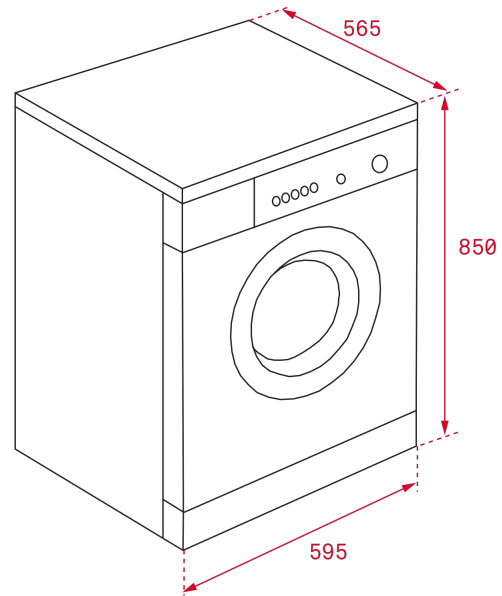

LIFE STYLE

Maestro

COLOURS

REFERENCE

REF. 40874441
EAN. 8421152131619

FEATURES

Free standing washing machine
Washing capacity: 8 Kg
Woolmark certification
16 washing programs
Electronic control panel
LCD display
Maximum spin speed: 1400 r.p.m
Electronic washing management (Fuzzy Logic)
Special programs: wool, children's clothing and 15'
Fast program 15 minutes
32 cm wide porthole
Function buttons for: on/off, program selector, delay programming, temperature, spinning exclusion and special functions
Delay timer 1-24h
Balance control system
Locking system in case of lack of water or electricity
Foam control system
Energy class: A+++/B

DIMENSIONS

Product height (mm): 850
Product width (mm): 595
Product depth (mm): 565
Product length (mm):
Net weight (Kg): 66

TECH SPECS

PRODUCT SHEET

Type of load: Front
Type of installation: Free standing
Washing capacity (Kgs): 8
Energy Efficiency Class: A+++
Spinning efficiency: B
Energy consumption (kWh/year): 196
Water consumption (litres/year): 11000
Maximum spinning speed (RPM): 1400
Certificates: CE + Reach + ERP