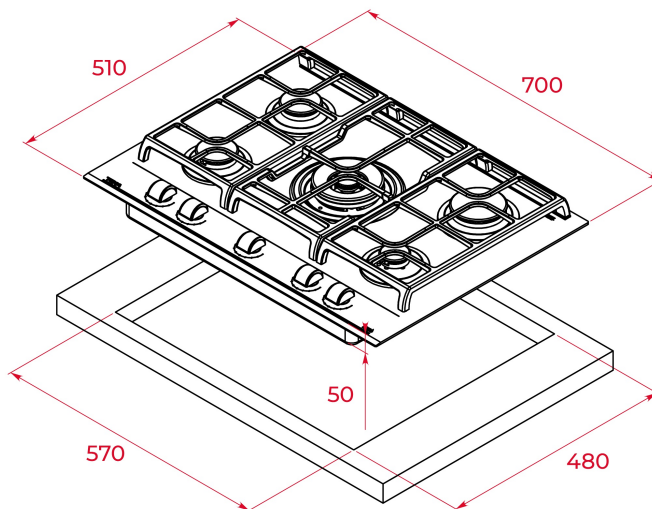

## DIMENSIONS

**Product height (mm):** 50  
**Product width (mm):** 700  
**Product depth (mm):** 510  
**Product length (mm):**  
**Net weight (Kg):** 13,75

### FITTING MEASURES

**Built-in Width (mm):** 570  
**Built-in Depth (mm):** 480  
**Built-in Height (mm):** 50