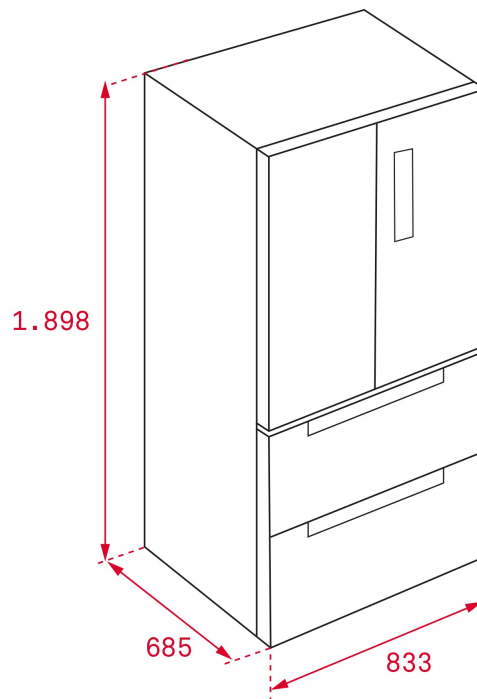

DIMENSIONS

Product height (mm): 1898
Product width (mm): 833
Product depth (mm): 685
Product length (mm):
Net weight (Kg): 136

TECH SPECS

FITTING MEASURES

Built-in height (mm): 1898

PRODUCT SHEET

Cooling system: LongLife No Frost
No Frost In Refrigerator Compartment: Yes
No Frost in chiller: Yes
No Frost in freezer compartment: Yes
Total gross capacity (litres): 582
Refrigerator compartment capacity (litres): 304
Chilling Compartment Capacity (litres): 31
Freezer compartment capacity (litres): 165
Freezer classification: 4
Freezing capacity: 13,0
Annual Consumption (kWh/year): 314
Temperature Rise Time (h): 15
Climate class: SN/T
Noise level (dB): 41
Certificates: CB/DE