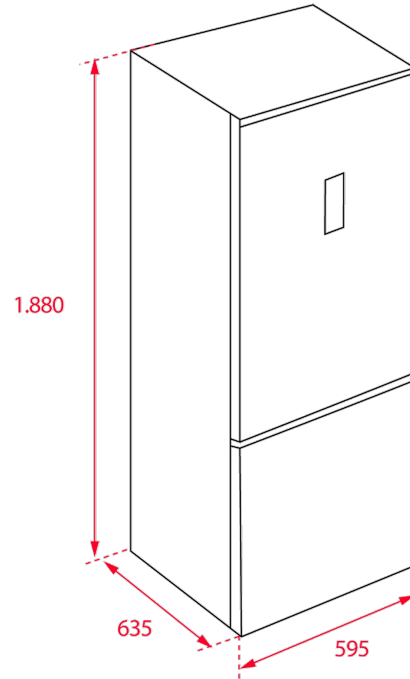

Free Standing bottom freezer refrigerator  
Full No Frost  
Electronic adjustable thermostat on fridge  
2 FreshBox drawers  
Safety glass shelves  
Fast freezing and fast cooling function  
Front adjustable feet  
LED Illumination  
Reversible doors  
Climate class: N/T  
Total capacity (gross/net): 325 / 302 litres  
Ice cube tray included

## DIMENSIONS

**Product height (mm):** 1880  
**Product width (mm):** 595  
**Product depth (mm):** 635  
**Product length (mm):**  
**Net weight (Kg):** 61

### FITTING MEASURES

**Built-in height (mm):** 1880