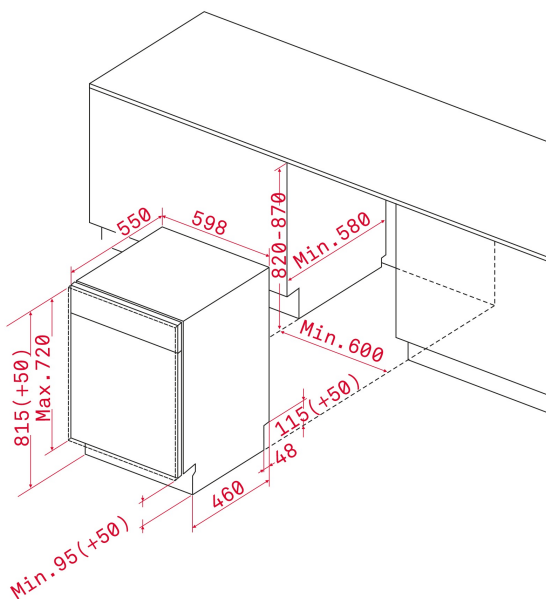

TEKA**TOTAL DW8 59 FI**

Free Standing Dishwasher for 12 place settings and 5 washing programs in 60cm

ECO
function

**REFERENCE**

REF: 40716200

EAN: 8421152072172

FEATURES

Fully integrated dishwasher
Electronic control panel
Place Settings: 12
Washing programs: 5
Washing temperatures: 38°, 55°, 65°, 70° C
3 in 1 selector
Dual half load
Fast program 38 minutes
Eco program
Third sprayer
5 positions water softener
Automatic adjustable upper basket
Indicator pilots for: On-off, lack of salt and rinse aid
Back feet adjustment from front
Energy class: A+/A
Noise level Db(A): 49
Power supply: 220/230V -50 Hz

DIMENSIONS

Product height (mm): 820-870
Product width (mm): 596
Product depth (mm): 550
Product length (mm):
Net weight (Kg): 39

TECHNICAL DETAILS

Energy Efficiency Class: A+
Energy Consumption (Kw/day): -
Water consumption (litres/year): 3360
Noise Level (dBA): 49
Power rate (V): 220-230
Frequency (Hz): 50