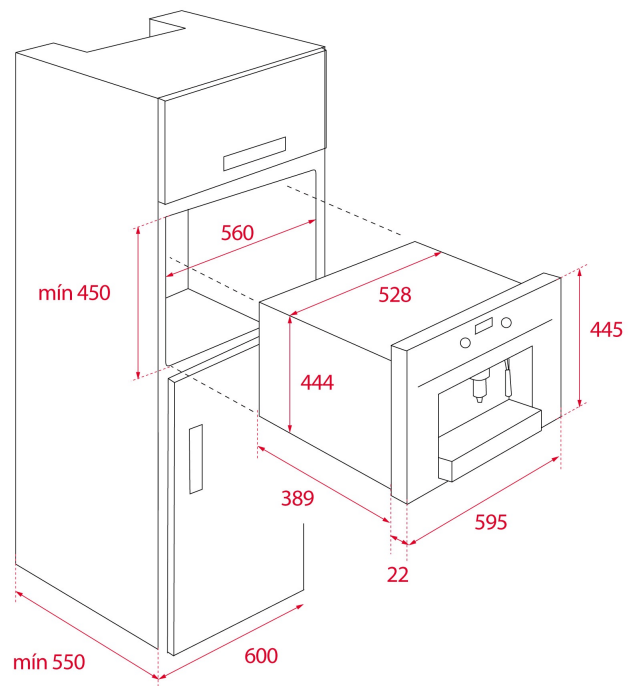

COLOURS

REFERENCE

REF. 41598030
EAN. 8421152145401

FEATURES

Automatic built-in coffee machine
Self-cleaning function
Intensity, temperature and coffee quantity regulation
Electronic control display
Telescopic rails for an easy pull out of the coffee maker
30 automatic programs
Automatic LED lights
Capacity: 2 cups at once
Easy removable container for coffee grounds
15 bar pump pressure
Adjustable coffee, steam, and hot water pipes
Integrated steel grinder for natural coffee beans (13 different ground positions)
Coffee beans container, 200 gr capacity
Pre-grounded coffee container
1,8 litres water tank
Automatic decalcifier

DIMENSIONS

Product height (mm): 455
Product width (mm): 595
Product depth (mm): 412
Product length (mm):
Net weight (Kg): 23

TECH SPECS

FITTING MEASURES

Built-in Width (mm): 560
Built-in Depth (mm): 550
Built-in Height (mm): 450