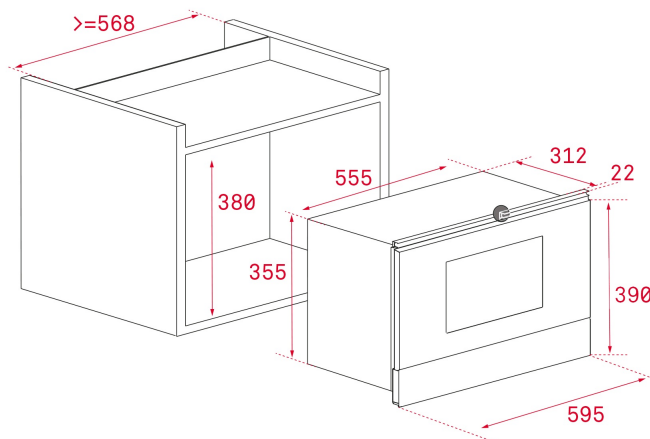

DIMENSIONS

Product height (mm): 390
Product width (mm): 595
Product depth (mm): 334
Product length (mm):
Net weight (Kg): 22

TECH SPECS

PARTICULAR CHARACTERISTICS

Number of cooking functions: 3
Number of memories: -
Grill function: Yes
Minute Minder: Yes
Drop-down grill: Yes
Number of guide levels (lower cavity): 0
Forced refrigeration tangential 1 speed: Yes
Microwave function: Yes
Number of power levels: 5
Minute Quick Start: Yes
Tangential ventilation: Yes

ELECTRIC CONNECTION

Maximum Nominal Power (W): 2500
Frequency (Hz): 50
Power rate (V): 220-240
Cable Connection Length (cm): 110
Plug: Yes
Inside light Consumption (W): 20

ENERGY CONSUMPTION

Grill (W): 1200
Maxi Grill (W): 1200