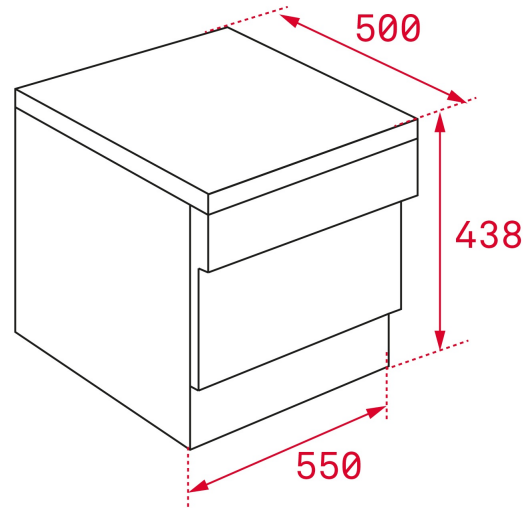

Fast program 30 minutes

Eco Program

Delay timer 1-24 hours

Energy Class: A+/A

Noise level: 49 dBA

DIMENSIONS

Product height (mm): 438
Product width (mm): 550
Product depth (mm): 500
Product length (mm):
Net weight (Kg): 21