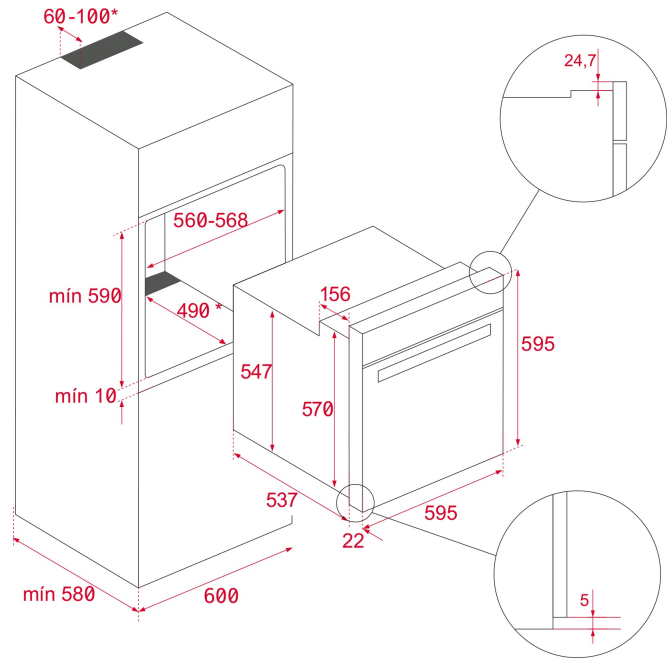

iOven

DIMENSIONS

Product height (mm): 595

Product width (mm): 595

Product depth (mm): 537+22

Product length (mm):

Net weight (Kg): 40

TECH SPECS