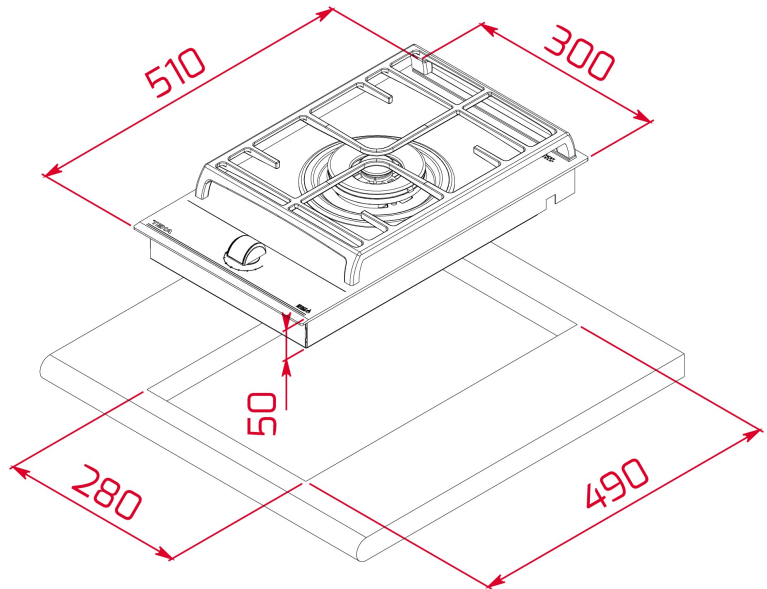

TEKA

GZC 31330

DIMENSIONS

Product height (mm): 50
Product width (mm): 300
Product depth (mm): 510
Product length (mm):
Net weight (Kg): 6,25

TECH SPECS

FITTING MEASURES

Built-in Width (mm): 280
Built-in Depth (mm): 490
Built-in Height (mm): 50