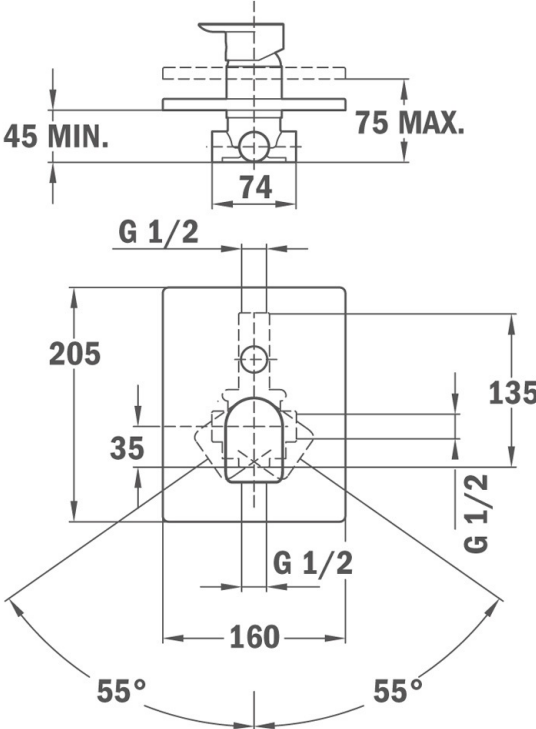

FORMENTERA FORMENTERA CONCEALED BATH/SHOWER MIXER

DESCRIPTION

FORMENTERA CONCEALED BATH/SHOWER MIXER

LIFE STYLE

Formentera

COLOURS

REFERENCE

REF. 621710200
EAN. 8413509208563

FORMENTERA

FEATURES

2 way concealed mixer
Concealed part included Without shower set 40 mm cartridge

DIMENSIONS

- Product height (mm):
- Product width (mm):
- Product depth (mm):
- Product length (mm):
- Net weight (Kg):

TECH SPECS

MODELS

Type of installation: Wall-mounted