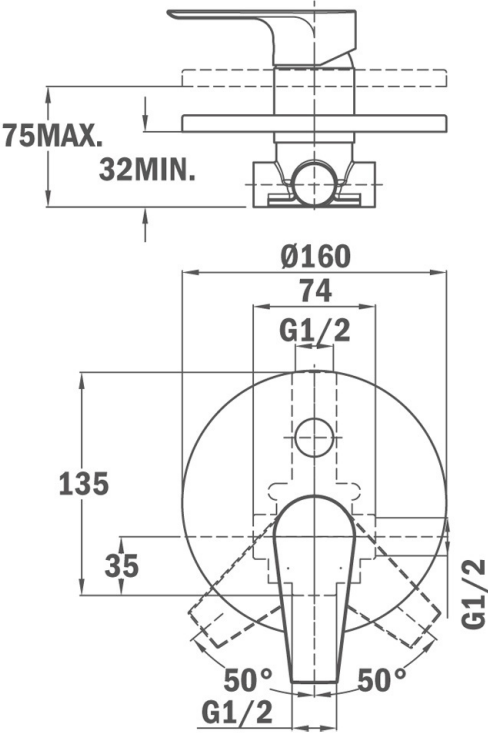

CALVIA CALVIA CONCEALED BATH/SHOWER MIXER

DESCRIPTION

CALVIA CONCEALED BATH/SHOWER MIXER

COLOURS

REFERENCE

REF. 322410200
EAN. 8413509207610

CALVIA

FEATURES

1 ways concealed mixer Without shower set
Concealed part included
40 mm cartridge

CALVIA

DIMENSIONS

- Product height (mm):
- Product width (mm):
- Product depth (mm):
- Product length (mm):
- Net weight (Kg):

TECH SPECS

MODELS

Type of installation: Wall-mounted