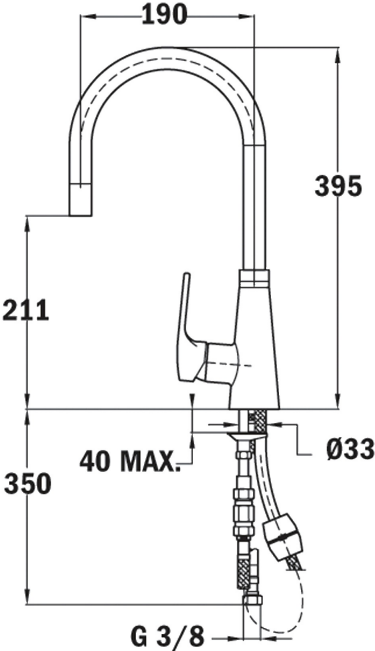

VTK 938 Mixer

Anti-scale aerator

Pull-out shower

High resistance spring

Swivel spout

DESCRIPTION

Mixer

LIFE STYLE

Maestro

COLOURS

REFERENCE

REF. 249380210
EAN. 8421152088746

TEKA

VTK 938

FEATURES

Mixer
Pull-out shower 2 functions
3/8" flexible inlet pipes
Swivel spout
Anti-scale aerator

VTK 938

DIMENSIONS

- Product height (mm): 395
- Product width (mm):
- Product depth (mm):
- Product length (mm):
- Net weight (Kg): 2,4

TECH SPECS

MODELS

- Type of installation: Free standing
- Type of spout: High spout
- Type of handle: Single lever