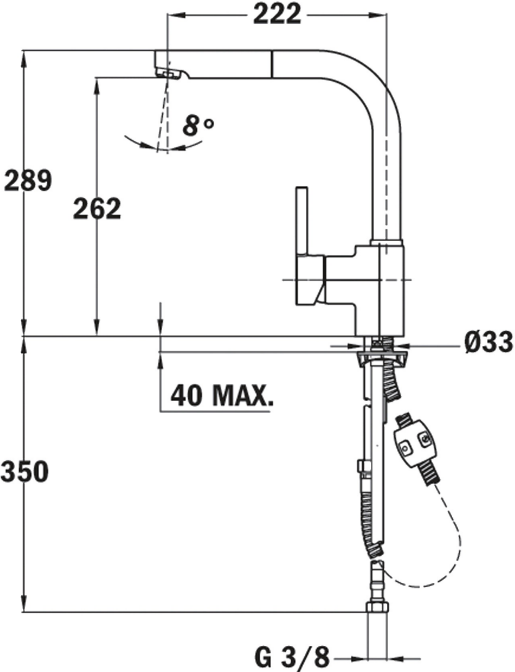

### REFERENCE

REF. 239381210  
EAN. 8421152087008

The logo consists of a red square with the word "TEKA" in white, bold, uppercase letters.

**ARK 938**

**FEATURES**

Mixer  
Pull-out shower 2 functions  
3/8" flexible inlet pipes  
Swivel spout  
Anti-scale aerator

ARK 938

**DIMENSIONS**

- Product height (mm): 289
- Product width (mm):
- Product depth (mm):
- Product length (mm):
- Net weight (Kg): 2,7

**TECH SPECS**

**MODELS**

- Type of installation: Free standing
- Type of spout: High spout
- Type of handle: Single lever