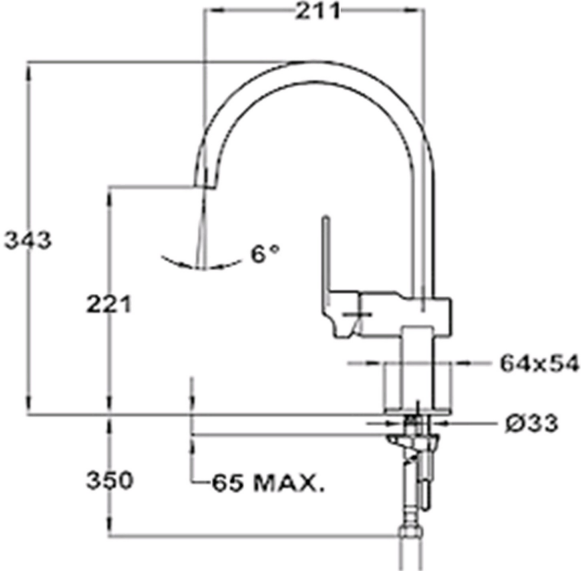

Cuadro PRO COMPACT

Anti-scale aerator

High resistance spring

Pull-down shower

Swivel spout

DESCRIPTION

LIFE STYLE

COLOURS

REFERENCE

Total

REF. 38931702
EAN. 8421152068168

FEATURES

Professional kitchen tap
Compact
Height 45,6 cm
Swivel and flexible spout
Cartridge with ceramic discs of high resistance
Highly precise temperature control
Greater handling sensitivity with smoother movements
Anti-scale aerator
High resistant flexible spring
Stainless steel flexible hose reinforced with plastic for better protection and easy cleaning
Pull-down shower 2 functions: normal & shower spray
1/2" flexible inlet pipes

Cuadro PRO COMPACT

DIMENSIONS

- Product height (mm): 456
- Product width (mm):
- Product depth (mm):
- Product length (mm):
- Net weight (Kg): 3,22

TECH SPECS

MODELS

- Type of installation: Free standing
- Type of spout: High spout
- Type of handle: Single lever