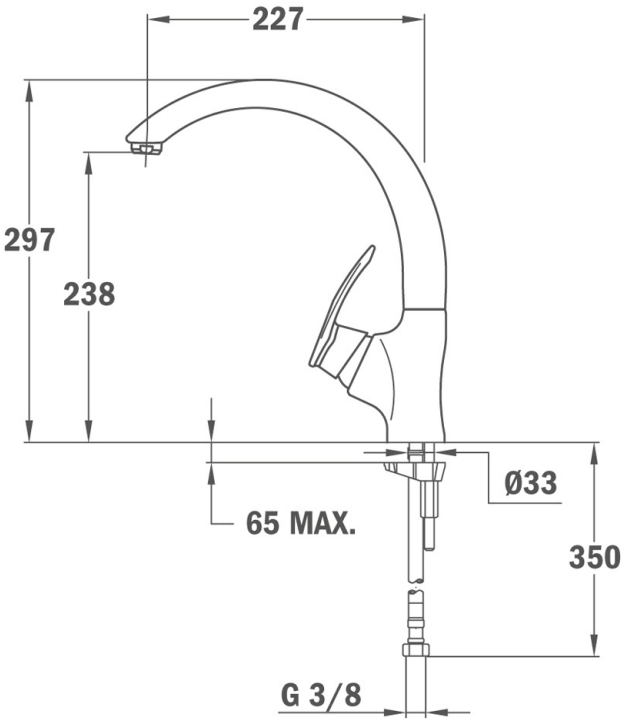

REFERENCE

REF. 97911502
EAN. 8413509176015

MC 10 Plus

FEATURES

Acabado: Cromo
Sistema anticalcáreo
Medidas: 200 x 200 mm

MC 10 Plus

DIMENSIONS

- Product height (mm): 297
- Product width (mm):
- Product depth (mm):
- Product length (mm):
- Net weight (Kg): 2,55

TECH SPECS

MODELS

- Type of installation: Free standing
- Type of spout: Low spout
- Type of handle: Single lever