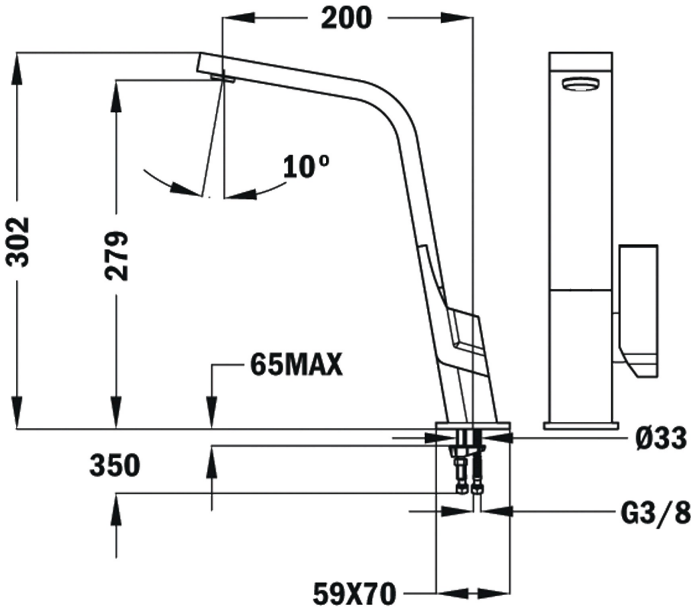

# IC 915 Single Lever Kitchen Tap with flat swivel spout

Anti-scale  
aerator

Swivel spout

**DESCRIPTION**

Single Lever Kitchen Tap with flat swivel spout

**LIFE STYLE**

Total

**COLOURS**

**REFERENCE**

REF. 33915020N  
EAN. 8421152091364

The logo consists of a red square with the word "TEKA" in white, bold, uppercase letters.

**IC 915**

**FEATURES**

High spout kitchen tap  
Flat design  
Swivel Spout  
Anti-scale aerator  
Cartridge with ceramic discs of high resistance  
Highly precise temperature control  
Greater handling sensitivity with smoother movements  
3/8" flexible inlet pipes

IC 915

**DIMENSIONS**

- Product height (mm): 302
- Product width (mm):
- Product depth (mm):
- Product length (mm):
- Net weight (Kg): 2,4

**TECH SPECS**

**MODELS**

- Type of installation: Free standing
- Type of spout: High spout
- Type of handle: Single lever