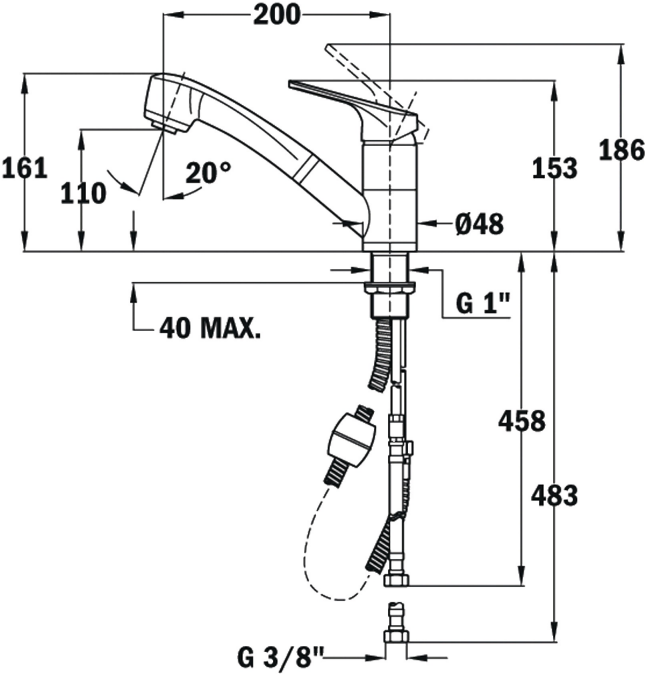

MTP 978

Anti-scale aerator

Pull-out shower

High resistance spring

Swivel spout

DESCRIPTION

LIFE STYLE

Maestro

COLOURS

REFERENCE

REF. 469780210
EAN. 8421152084694

TEKA

MTP 978

FEATURES

Low swivel spout
2 functions pull-out shower
Extra resistant flexible hose
40mm cartridge
Cartridge with ceramic discs of high resistance
Highly precise temperature control
Greater handling sensitivity with smoother movements
Anti-scale aerator
1/2" flexible inlet pipes

MTP 978

DIMENSIONS

- Product height (mm): 161
- Product width (mm):
- Product depth (mm):
- Product length (mm):
- Net weight (Kg): 2,12

TECH SPECS

MODELS

- Type of installation: Free standing
- Type of spout: Low spout
- Type of handle: Single lever