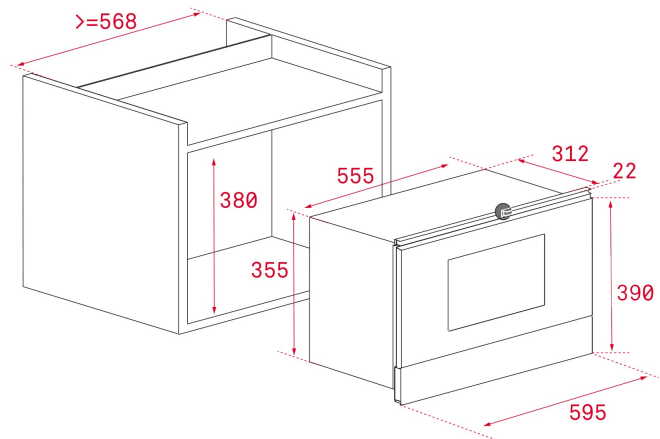

DIMENSIONS

Product height (mm): 390
Product width (mm): 595
Product depth (mm): 334
Product length (mm):
Net weight (Kg): 22

TECH SPECS

PARTICULAR CHARACTERISTICS

Certificates: CE/CB/Gmark
Type of inner light: INCANDESCENT
Inside light position: RIGHT
Number of cooking functions: 3
Grill function: Yes
Drop-down grill: Yes
Number of guide levels (lower cavity): 0
Forced refrigeration tangential 1 speed: Yes
Microwave function: Yes
Number of power levels: 5
Minute Quick Start: Yes
Tangential ventilation: Yes