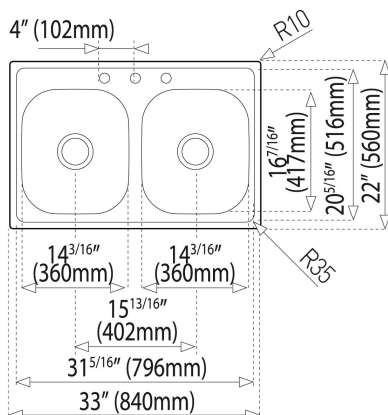

## 840.560 2B (33.22) 8"

840.560 (33"x 22") 8", 4 holes, 2 bowls (LxW)

Antibacterial

Lifetime warranty

## FEATURES

Material: Stainless steel

Finish: Polished

Installation: Topmount

Drain size: 3 1/2"

Gauge: 20

Tap holes: 4

SilentSmart system

Includes: installation hardware

Dimensions:

External (L/W): 33" x 22" (840 x 560 mm)

Bowl (L/W/D): 14 3/16" x 16 7/16" x 8" (360 x 417 x 203 mm)

## DIMENSIONS

**Product height (mm):**

**Product width (mm):** 559

**Product depth (mm):** 203

**Product length (mm):** 838

**Net weight (Kg):** 14,55