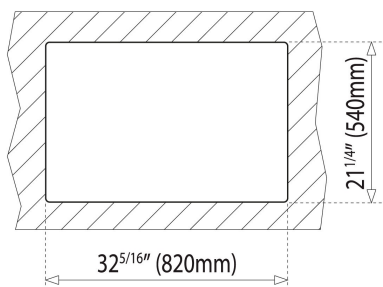

## 840.560 2B (33.22) 8"

840.560 (33"x 22") 8", 4 holes, 2 bowls (LxW)

Antibacterial

Lifetime warranty

## FEATURES

Material: Stainless steel

Finish: Polished

Installation: Topmount

Drain size: 3 1/2"

Gauge: 20

Tap holes: 4

SilentSmart system

Includes: installation hardware

Dimensions:

External (L/W): 33" x 22" (840 x 560 mm)

Bowl (L/W/D): 14 3/16" x 16 7/16" x 8" (360 x 417 x 203 mm)

## DIMENSIONS

**Product height (mm):**

**Product width (mm):** 559

**Product depth (mm):** 203

**Product length (mm):** 838

**Net weight (Kg):** 14,55