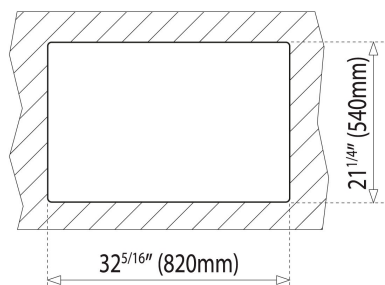

TEKA**840.560 2B (33.22) 8"**

840.560 (33"x 22") 8", 3 holes, 2 bowls (LxW)

Antibacterial

Lifetime warranty

**REFERENCE**

REF: 81111320644

EAN: 606896811272

FEATURES

Material: Stainless steel

Finish: Polished

Installation: Topmount

Drain size: 3 1/2"

Gauge: 20

Tap holes: 3

SilentSmart system

Includes: installation hardware

Dimensions:

External (L/W): 33" x 22" (840 x 560 mm)

Bowl (L/W/D): 14 3/16" x 16 7/16" x 8" (360 x 417 x 203 mm)

DIMENSIONS**Product height (mm):****Product width (mm):** 559**Product depth (mm):** 203**Product length (mm):** 838**Net weight (Kg):** 14,55**COLOURS**