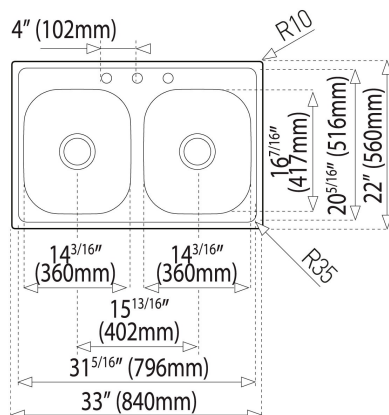

TEKA**840.560 2B (33.22) 8"**

840.560 (33"x 22") 8", 3 holes, 2 bowls (LxW)

Antibacterial

Lifetime warranty

**REFERENCE**

REF: 81111320644

EAN: 606896811272

FEATURES

Material: Stainless steel

Finish: Polished

Installation: Topmount

Drain size: 3 1/2"

Gauge: 20

Tap holes: 3

SilentSmart system

Includes: installation hardware

Dimensions:

External (L/W): 33" x 22" (840 x 560 mm)

Bowl (L/W/D): 14 3/16" x 16 7/16" x 8" (360 x 417 x 203 mm)

DIMENSIONS**Product height (mm):****Product width (mm):** 559**Product depth (mm):** 203**Product length (mm):** 838**Net weight (Kg):** 14,55**COLOURS**