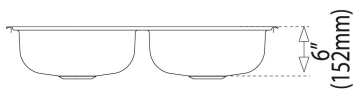

TEKA

840.560 2B (33.22) 8"

840.560 (33"x 22") 8", 1 hole, 2 bowls (LxW)

Antibacterial

Lifetime
warranty

REFERENCE

REF: 81111120644

EAN: 606896811289

FEATURES

Material: Stainless steel

Finish: Polished

Installation: Topmount

Drain size: 3 ½"

Gauge: 20

Tap holes: 1

SilentSmart system

Includes: installation hardware

Dimensions:

External (L/W): 33" x 22" (840 x 560 mm)

Bowl (L/W/D): 14 3/16" x 16 7/16" x 8" (360 x 417 x 203 mm)

DIMENSIONS

Product height (mm):

Product width (mm): 559

Product depth (mm): 203

Product length (mm): 838

Net weight (Kg): 14,55

COLOURS

81111120644

Stainless Steel

811111422008

Stainless Steel