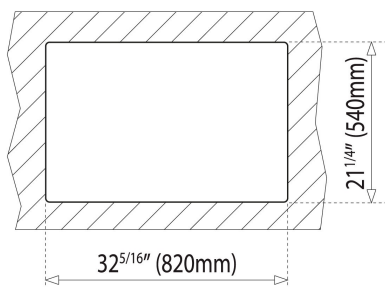

TEKA

840.560 2B (33.22) 8"

840.560 (33"x 22") 8", 1 hole, 2 bowls (LxW)

Antibacterial

Lifetime
warranty

REFERENCE

REF: 81111120644

EAN: 606896811289

FEATURES

Material: Stainless steel

Finish: Polished

Installation: Topmount

Drain size: 3 ½"

Gauge: 20

Tap holes: 1

SilentSmart system

Includes: installation hardware

Dimensions:

External (L/W): 33" x 22" (840 x 560 mm)

Bowl (L/W/D): 14 3/16" x 16 7/16" x 8" (360 x 417 x 203 mm)

DIMENSIONS

Product height (mm):

Product width (mm): 559

Product depth (mm): 203

Product length (mm): 838

Net weight (Kg): 14,55

COLOURS

81111120644

Stainless Steel

811111422008

Stainless Steel