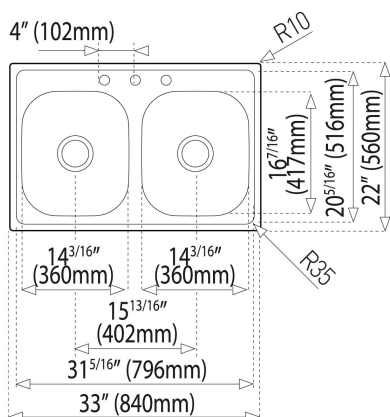

TEKA

840.560 2B (33.22) 8"

840.560 (33"x 22") 8", 1 hole, 2 bowls (LxW)

Antibacterial

Lifetime
warranty

REFERENCE

REF: 81111120644

EAN: 606896811289

FEATURES

Material: Stainless steel

Finish: Polished

Installation: Topmount

Drain size: 3 ½"

Gauge: 20

Tap holes: 1

SilentSmart system

Includes: installation hardware

Dimensions:

External (L/W): 33" x 22" (840 x 560 mm)

Bowl (L/W/D): 14 3/16" x 16 7/16" x 8" (360 x 417 x 203 mm)

DIMENSIONS

Product height (mm):

Product width (mm): 559

Product depth (mm): 203

Product length (mm): 838

Net weight (Kg): 14,55

COLOURS

81111120644

Stainless Steel

811111422008

Stainless Steel