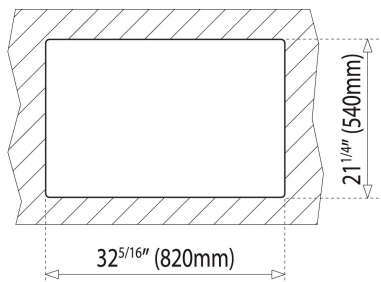

TEKA

840.560 2B (33.22) 7"

840.560 (33"x 22") 7", 3 holes, 2 bowls (LxW)

Antibacterial

Lifetime warranty

REFERENCE

REF: 81011320744

EAN: 606896810640

FEATURES

Material: Stainless steel

Finish: Polished

Installation: Topmount

Drain size: 3 1/2"

Gauge: 22

Tap holes: 3

SilentSmart system

Includes: installation hardware

Dimensions:

External (L/W): 33" x 22" (840 x 560 mm)

Bowl (L/W/D): 14 3/16" x 16 7/16" x 7" (360 x 417 x 177 mm)

DIMENSIONS

Product height (mm):

Product width (mm): 559

Product depth (mm): 178

Product length (mm): 838

Net weight (Kg): 11,57

COLOURS

81011320744

Stainless Steel

81011422008

Stainless Steel