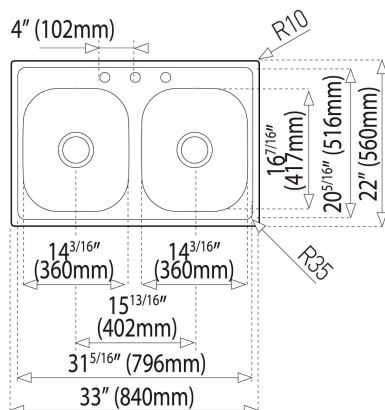

TEKA

840.560 2B (33.22) 7"

840.560 (33"x 22") 7", 3 holes, 2 bowls (LxW)

Antibacterial

Lifetime warranty

REFERENCE

REF: 81011320744

EAN: 606896810640

FEATURES

Material: Stainless steel

Finish: Polished

Installation: Topmount

Drain size: 3 1/2"

Gauge: 22

Tap holes: 3

SilentSmart system

Includes: installation hardware

Dimensions:

External (L/W): 33" x 22" (840 x 560 mm)

Bowl (L/W/D): 14 3/16" x 16 7/16" x 7" (360 x 417 x 177 mm)

DIMENSIONS

Product height (mm):

Product width (mm): 559

Product depth (mm): 178

Product length (mm): 838

Net weight (Kg): 11,57

COLOURS

81011320744

Stainless Steel

81011422008

Stainless Steel