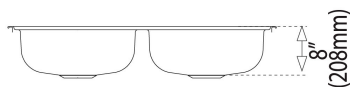

TEKA

840.560 2B (33.22) 7"

840.560 (33"x 22") 7", 3 holes, 2 bowls (LxW)

Antibacterial

Lifetime warranty

REFERENCE

REF: 81011320744

EAN: 606896810640

FEATURES

Material: Stainless steel

Finish: Polished

Installation: Topmount

Drain size: 3 1/2"

Gauge: 22

Tap holes: 3

SilentSmart system

Includes: installation hardware

Dimensions:

External (L/W): 33" x 22" (840 x 560 mm)

Bowl (L/W/D): 14 3/16" x 16 7/16" x 7" (360 x 417 x 177 mm)

DIMENSIONS

Product height (mm):

Product width (mm): 559

Product depth (mm): 178

Product length (mm): 838

Net weight (Kg): 11,57

COLOURS

81011320744

Stainless Steel

81011422008

Stainless Steel