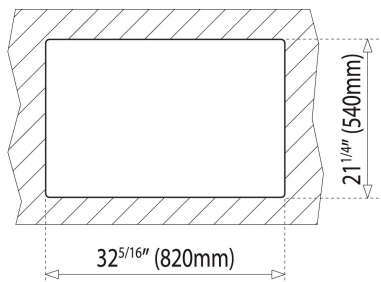

TEKA**840.560 2B (33.22) 6"**

840.560 (33"x 22") 6", 4 holes, 2 bowls (LxW)

Antibacterial

Lifetime warranty

**REFERENCE**

REF: 81211426108

EAN: 606896812316

FEATURES

Material: Stainless steel

Finish: Polished

Installation: Topmount

Drain size: 3 1/2"

Gauge: 24

Tap holes: 4

SilentSmart system

Includes: installation hardware

Dimensions:

External (L/W): 33" x 22" (840 x 560 mm)

Bowl (L/W/D): 14 3/16" x 16 7/16" x 6" (360 x 417 x 152 mm)

DIMENSIONS**Product height (mm):****Product width (mm):** 559**Product depth (mm):** 152**Product length (mm):** 838**Net weight (Kg):** 7,06**COLOURS**