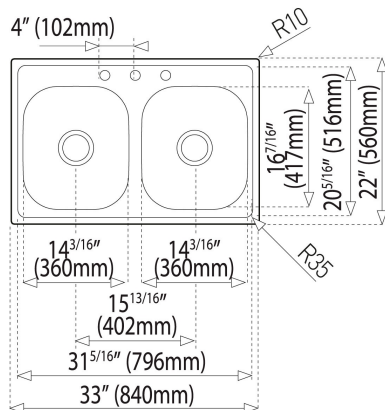

TEKA**840.560 2B (33.22) 6"**

840.560 (33"x 22") 6", 4 holes, 2 bowls (LxW)

Antibacterial

Lifetime warranty

**REFERENCE**

REF: 81211426108

EAN: 606896812316

FEATURES

Material: Stainless steel

Finish: Polished

Installation: Topmount

Drain size: 3 1/2"

Gauge: 24

Tap holes: 4

SilentSmart system

Includes: installation hardware

Dimensions:

External (L/W): 33" x 22" (840 x 560 mm)

Bowl (L/W/D): 14 3/16" x 16 7/16" x 6" (360 x 417 x 152 mm)

DIMENSIONS**Product height (mm):****Product width (mm):** 559**Product depth (mm):** 152**Product length (mm):** 838**Net weight (Kg):** 7,06**COLOURS**