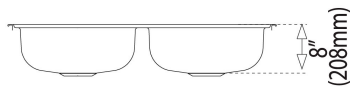

TEKA**840.560 2B (33.22) 6"**

840.560 (33"x 22") 6", 4 holes, 2 bowls (LxW)

Antibacterial

Lifetime warranty

**REFERENCE**

REF: 81211426108

EAN: 606896812316

FEATURES

Material: Stainless steel

Finish: Polished

Installation: Topmount

Drain size: 3 1/2"

Gauge: 24

Tap holes: 4

SilentSmart system

Includes: installation hardware

Dimensions:

External (L/W): 33" x 22" (840 x 560 mm)

Bowl (L/W/D): 14 3/16" x 16 7/16" x 6" (360 x 417 x 152 mm)

DIMENSIONS**Product height (mm):****Product width (mm):** 559**Product depth (mm):** 152**Product length (mm):** 838**Net weight (Kg):** 7,06**COLOURS**