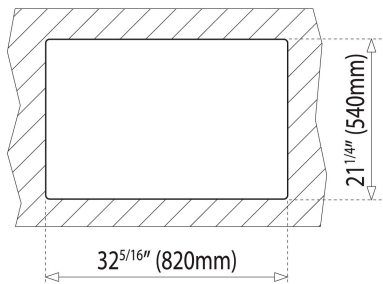

TEKA

840.560 2B (33.22) 6"

840.560 2 (33"x 22") 6", 3 holes, 2 bowls (LxW)

Antibacterial

Lifetime warranty

REFERENCE

REF: 81211320744

EAN: 606896812323

FEATURES

Material: Stainless steel

Finish: Polished

Installation: Topmount

Drain size: 3 1/2"

Gauge: 24

Tap holes: 3

SilentSmart system

Includes: installation hardware

Dimensions:

External (L/W): 33" x 22" (840 x 560 mm)

Bowl (L/W/D): 14 3/16" x 16 7/16" x 6" (360 x 417 x 152 mm)

DIMENSIONS

Product height (mm):

Product width (mm): 559

Product depth (mm): 152

Product length (mm): 838

Net weight (Kg): 7,06

COLOURS

81211320744

Stainless Steel

81111422008

Stainless Steel