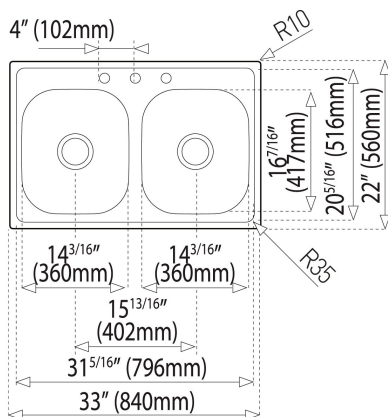

TEKA

840.560 2B (33.22) 6"

840.560 2 (33"x 22") 6", 3 holes, 2 bowls (LxW)

Antibacterial

Lifetime warranty

REFERENCE

REF: 81211320744

EAN: 606896812323

FEATURES

Material: Stainless steel

Finish: Polished

Installation: Topmount

Drain size: 3 1/2"

Gauge: 24

Tap holes: 3

SilentSmart system

Includes: installation hardware

Dimensions:

External (L/W): 33" x 22" (840 x 560 mm)

Bowl (L/W/D): 14 3/16" x 16 7/16" x 6" (360 x 417 x 152 mm)

DIMENSIONS

Product height (mm):

Product width (mm): 559

Product depth (mm): 152

Product length (mm): 838

Net weight (Kg): 7,06

COLOURS

81211320744

Stainless Steel

81111422008

Stainless Steel