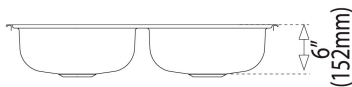

TEKA

840.560 2B (33.22) 6"

840.560 2 (33"x 22") 6", 3 holes, 2 bowls (LxW)

Antibacterial

Lifetime warranty

REFERENCE

REF: 81211320744

EAN: 606896812323

FEATURES

Material: Stainless steel

Finish: Polished

Installation: Topmount

Drain size: 3 1/2"

Gauge: 24

Tap holes: 3

SilentSmart system

Includes: installation hardware

Dimensions:

External (L/W): 33" x 22" (840 x 560 mm)

Bowl (L/W/D): 14 3/16" x 16 7/16" x 6" (360 x 417 x 152 mm)

DIMENSIONS

Product height (mm):

Product width (mm): 559

Product depth (mm): 152

Product length (mm): 838

Net weight (Kg): 7,06

COLOURS

81211320744

Stainless Steel

81111422008

Stainless Steel