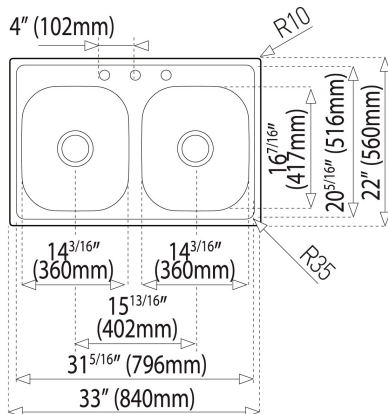

TEKA

840.560 2B (33.22) 6"

840.560 2 (33"x 22") 6", 1 hole, 2 bowls (LxW)

Antibacterial

Lifetime warranty

REFERENCE

REF: 81211126108

EAN: 606896812330

FEATURES

Material: Stainless steel

Finish: Polished

Installation: Topmount

Drain size: 3 1/2"

Gauge: 24

Tap holes: 1

SilentSmart system

Includes: installation hardware

Dimensions:

External (L/W): 33" x 22" (840 x 560 mm)

Bowl (L/W/D): 14 3/16" x 16 7/16" x 6" (360 x 417 x 152 mm)

DIMENSIONS

Product height (mm):

Product width (mm): 559

Product depth (mm): 152

Product length (mm): 838

Net weight (Kg): 7,06

COLOURS

81211126108

Stainless Steel

81011422008

Stainless Steel