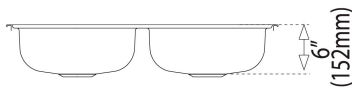

TEKA

840.560 2B (33.22) 6"

840.560 2 (33"x 22") 6", 1 hole, 2 bowls (LxW)

Antibacterial

Lifetime warranty

REFERENCE

REF: 81211126108

EAN: 606896812330

FEATURES

Material: Stainless steel

Finish: Polished

Installation: Topmount

Drain size: 3 1/2"

Gauge: 24

Tap holes: 1

SilentSmart system

Includes: installation hardware

Dimensions:

External (L/W): 33" x 22" (840 x 560 mm)

Bowl (L/W/D): 14 3/16" x 16 7/16" x 6" (360 x 417 x 152 mm)

DIMENSIONS

Product height (mm):

Product width (mm): 559

Product depth (mm): 152

Product length (mm): 838

Net weight (Kg): 7,06

COLOURS

81211126108

Stainless Steel

81011422008

Stainless Steel