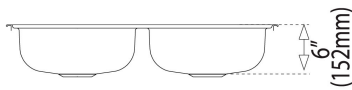

TEKA**840.560 2B (33.22) 6"**

840.560 2 (33"x 22") 6", 1 hole, 2 bowls (LxW)

Antibacterial

Lifetime warranty

**REFERENCE**

REF: 81211126108

EAN: 606896812330

FEATURES

Material: Stainless steel

Finish: Polished

Installation: Topmount

Drain size: 3 1/2"

Gauge: 24

Tap holes: 1

SilentSmart system

Includes: installation hardware

Dimensions:

External (L/W): 33" x 22" (840 x 560 mm)

Bowl (L/W/D): 14 3/16" x 16 7/16" x 6" (360 x 417 x 152 mm)

DIMENSIONS**Product height (mm):****Product width (mm):** 559**Product depth (mm):** 152**Product length (mm):** 838**Net weight (Kg):** 7,06**COLOURS**