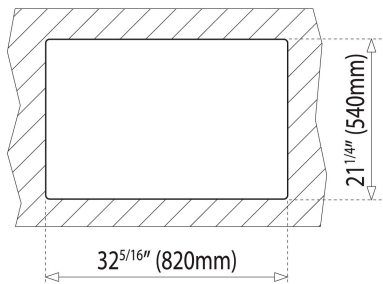

TEKA**840.560 2B (33.22) 6"**

840.560 2 (33"x 22") 6", 1 hole, 2 bowls (LxW)

Antibacterial

Lifetime warranty

**REFERENCE**

REF: 81211126108

EAN: 606896812330

FEATURES

Material: Stainless steel

Finish: Polished

Installation: Topmount

Drain size: 3 1/2"

Gauge: 24

Tap holes: 1

SilentSmart system

Includes: installation hardware

Dimensions:

External (L/W): 33" x 22" (840 x 560 mm)

Bowl (L/W/D): 14 3/16" x 16 7/16" x 6" (360 x 417 x 152 mm)

DIMENSIONS**Product height (mm):****Product width (mm):** 559**Product depth (mm):** 152**Product length (mm):** 838**Net weight (Kg):** 7,06**COLOURS**