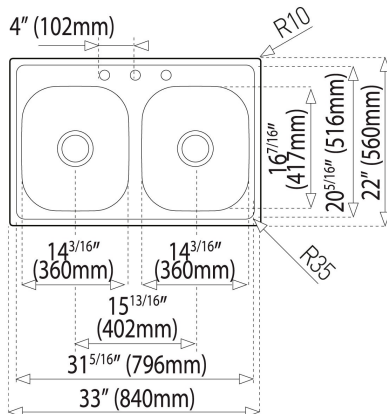

TEKA**840.560 2B (33.22) 6"**

840.560 2 (33"x 22") 6", 1 hole, 2 bowls (LxW)

Antibacterial

Lifetime warranty

**REFERENCE**

REF: 81211126108

EAN: 606896812330

FEATURES

Material: Stainless steel

Finish: Polished

Installation: Topmount

Drain size: 3 1/2"

Gauge: 24

Tap holes: 1

SilentSmart system

Includes: installation hardware

Dimensions:

External (L/W): 33" x 22" (840 x 560 mm)

Bowl (L/W/D): 14 3/16" x 16 7/16" x 6" (360 x 417 x 152 mm)

DIMENSIONS**Product height (mm):****Product width (mm):** 559**Product depth (mm):** 152**Product length (mm):** 838**Net weight (Kg):** 7,06**COLOURS**