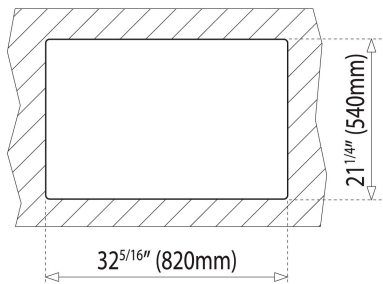

TEKA

840.560 2B (33.22) 6"

840.560 2 (33"x 22") 6", 1 hole, 2 bowls (LxW)

Antibacterial

Lifetime warranty

REFERENCE

REF: 81211126108

EAN: 606896812330

FEATURES

Material: Stainless steel

Finish: Polished

Installation: Topmount

Drain size: 3 1/2"

Gauge: 24

Tap holes: 1

SilentSmart system

Includes: installation hardware

Dimensions:

External (L/W): 33" x 22" (840 x 560 mm)

Bowl (L/W/D): 14 3/16" x 16 7/16" x 6" (360 x 417 x 152 mm)

DIMENSIONS

Product height (mm):

Product width (mm): 559

Product depth (mm): 152

Product length (mm): 838

Net weight (Kg): 7,06

COLOURS

81211126108

Stainless Steel

81011422008

Stainless Steel