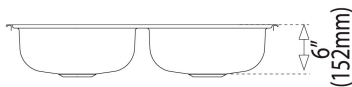

TEKA**840.560 2B (33.22) 6"**

840.560 2 (33"x 22") 6", 1 hole, 2 bowls (LxW)

Antibacterial

Lifetime warranty

**REFERENCE**

REF: 81211126108

EAN: 606896812330

FEATURES

Material: Stainless steel

Finish: Polished

Installation: Topmount

Drain size: 3 1/2"

Gauge: 24

Tap holes: 1

SilentSmart system

Includes: installation hardware

Dimensions:

External (L/W): 33" x 22" (840 x 560 mm)

Bowl (L/W/D): 14 3/16" x 16 7/16" x 6" (360 x 417 x 152 mm)

DIMENSIONS**Product height (mm):****Product width (mm):** 559**Product depth (mm):** 152**Product length (mm):** 838**Net weight (Kg):** 7,06**COLOURS**