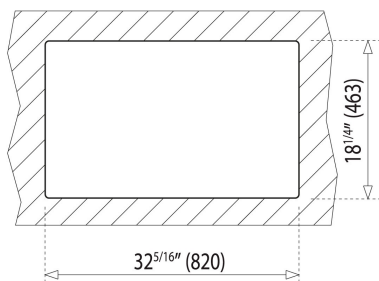

TEKA

840.483 2B (33.19) 6"

840.483 (33"x 19") 6", 1 hole, 2 bowls (LxW)

Antibacterial

Lifetime warranty

REFERENCE

REF: 81911122014

EAN: 606896819148

FEATURES

Material: Stainless steel

Finish: Polished

Installation: Topmount

Drain size: 3 1/2"

Gauge: 24

Tap holes: 1

SilentSmart system

Includes: installation hardware

Dimensions:

External (L/W): 33" x 19" (840 x 483 mm)

Bowls (L/W/D): 14 3/16" x 13 3/4" x 6" (360 x 350 x 152 mm)

DIMENSIONS

Product height (mm):

Product width (mm): 483

Product depth (mm): 152

Product length (mm): 838

Net weight (Kg): 8,6

COLOURS

81911122014

Stainless Steel

81611422014

Stainless Steel