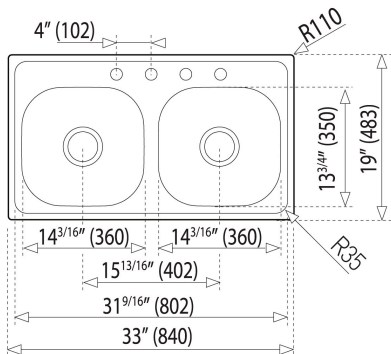

TEKA

840.483 2B (33.19) 6"

840.483 (33"x 19") 6", 1 hole, 2 bowls (LxW)

Antibacterial

Lifetime warranty

REFERENCE

REF: 81911122014

EAN: 606896819148

FEATURES

Material: Stainless steel

Finish: Polished

Installation: Topmount

Drain size: 3 1/2"

Gauge: 24

Tap holes: 1

SilentSmart system

Includes: installation hardware

Dimensions:

External (L/W): 33" x 19" (840 x 483 mm)

Bowls (L/W/D): 14 3/16" x 13 3/4" x 6" (360 x 350 x 152 mm)

DIMENSIONS

Product height (mm):

Product width (mm): 483

Product depth (mm): 152

Product length (mm): 838

Net weight (Kg): 8,6

COLOURS

81911122014

Stainless Steel

81611422014

Stainless Steel