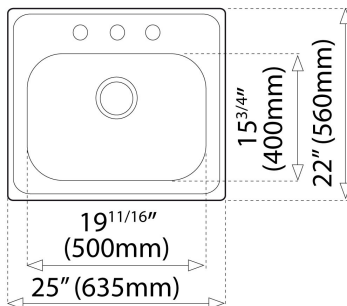

TEKA

635.560 1B (25.22) 7"

635.560 (25"x 22") 7", 1 hole, 1 bowl (LxW)

Antibacterial

Lifetime warranty

REFERENCE

REF: 80811120835

EAN: 606896808364

FEATURES

Material: Stainless steel

Finish: Polished

Installation: Topmount

Drain size: 3 1/2"

Gauge: 22

Tap holes: 1

SilentSmart system

Includes: installation hardware

Dimensions:

External (L/W): 25" x 22" (635 x 560 mm)

Bowl (L/W/D): 19 11/16" x 15 3/4" x 7" (500 x 400 x 177 mm)

DIMENSIONS

Product height (mm):

Product width (mm): 559

Product depth (mm): 178

Product length (mm): 635

Net weight (Kg): 6,42

COLOURS

80811120835

Stainless Steel

81811320835

Stainless Steel