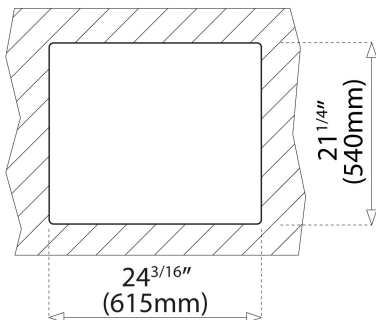

TEKA

635.560 1B (25.22) 7"

635.560 (25"x 22") 7", 1 hole, 1 bowl (LxW)

Antibacterial

Lifetime warranty

REFERENCE

REF: 80811120835

EAN: 606896808364

FEATURES

Material: Stainless steel

Finish: Polished

Installation: Topmount

Drain size: 3 1/2"

Gauge: 22

Tap holes: 1

SilentSmart system

Includes: installation hardware

Dimensions:

External (L/W): 25" x 22" (635 x 560 mm)

Bowl (L/W/D): 19 11/16" x 15 3/4" x 7" (500 x 400 x 177 mm)

DIMENSIONS

Product height (mm):

Product width (mm): 559

Product depth (mm): 178

Product length (mm): 635

Net weight (Kg): 6,42

COLOURS

80811120835

Stainless Steel

81811320835

Stainless Steel