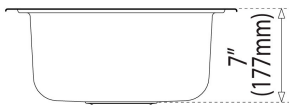

TEKA

635.560 1B (25.22) 7"

635.560 (25"x 22") 7", 1 hole, 1 bowl (LxW)

Antibacterial

Lifetime warranty

REFERENCE

REF: 80811120835

EAN: 606896808364

FEATURES

Material: Stainless steel

Finish: Polished

Installation: Topmount

Drain size: 3 1/2"

Gauge: 22

Tap holes: 1

SilentSmart system

Includes: installation hardware

Dimensions:

External (L/W): 25" x 22" (635 x 560 mm)

Bowl (L/W/D): 19 11/16" x 15 3/4" x 7" (500 x 400 x 177 mm)

DIMENSIONS

Product height (mm):

Product width (mm): 559

Product depth (mm): 178

Product length (mm): 635

Net weight (Kg): 6,42

COLOURS

80811120835

Stainless Steel

81811320835

Stainless Steel