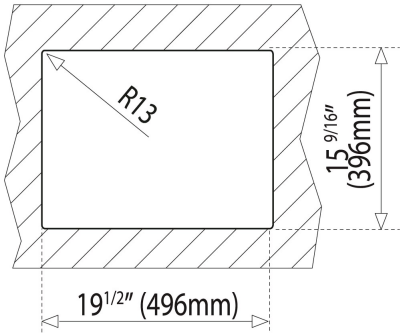

**BE LINEA R15 21.17 BE LINEA R15 1 bowl 21"x 17" (LxW)**

200mm

Hygiene

**DESCRIPTION**

BE LINEA R15 1 bowl 21"x 17" (LxW)

**LIFE STYLE**

Maestro

**COLOURS**

### **FEATURES**

Material: Stainless steel

Finish: Polished

Installation: Undermount

Drain size: 3 ½"

Gauge: 18

SilentSmart system

Includes: basket waste strainer and installation hardware

Dimensions:

External (L/W): 21 ¼" x 17 5/16" (540 x 440 mm)

Bowl (L/W/D): 19 11/16" x 15 ¾" x 7 11/16" (500 x 400 x 195 mm)

**BE LINEA R15 21.17**

**DIMENSIONS**

- Product height (mm):
- Product width (mm): 440
- Product depth (mm): 200
- Product length (mm): 540
- Net weight (Kg): 4,1