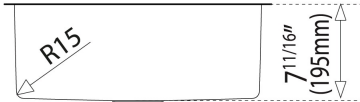

**BE LINEA R15 21.17 BE LINEA R15 1 bowl 21"x 17" (LxW)**

200mm

Hygiene

**DESCRIPTION**

BE LINEA R15 1 bowl 21"x 17" (LxW)

**LIFE STYLE**

Maestro

**COLOURS**

### **FEATURES**

Material: Stainless steel

Finish: Polished

Installation: Undermount

Drain size: 3 ½"

Gauge: 18

SilentSmart system

Includes: basket waste strainer and installation hardware

Dimensions:

External (L/W): 21 ¼" x 17 5/16" (540 x 440 mm)

Bowl (L/W/D): 19 11/16" x 15 ¾" x 7 11/16" (500 x 400 x 195 mm)

**BE LINEA R15 21.17**

**DIMENSIONS**

- Product height (mm):
- Product width (mm): 440
- Product depth (mm): 200
- Product length (mm): 540
- Net weight (Kg): 4,1