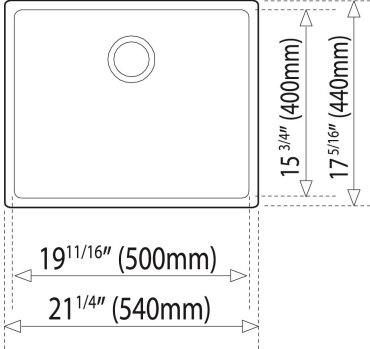

**BE LINEA R15 21.17 BE LINEA R15 1 bowl 21"x 17" (LxW)**

200mm

Hygiene

**DESCRIPTION**

BE LINEA R15 1 bowl 21"x 17" (LxW)

**LIFE STYLE**

Maestro

**COLOURS**

### **FEATURES**

Material: Stainless steel

Finish: Polished

Installation: Undermount

Drain size: 3 ½"

Gauge: 18

SilentSmart system

Includes: basket waste strainer and installation hardware

Dimensions:

External (L/W): 21 ¼" x 17 5/16" (540 x 440 mm)

Bowl (L/W/D): 19 11/16" x 15 ¾" x 7 11/16" (500 x 400 x 195 mm)

**BE LINEA R15 21.17**

**DIMENSIONS**

- Product height (mm):
- Product width (mm): 440
- Product depth (mm): 200
- Product length (mm): 540
- Net weight (Kg): 4,1