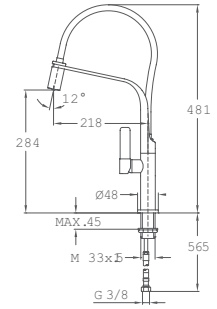

62.997.02.0FB

IN 995 FW (WHITE)

- Design minimaliste
- Bec pivotant
- Aérateur anti-calcaire
- Tuyaux flexibles 3/8"

53.995.12.0FW

IN 995 FN (BLACK)

- Design minimaliste
- Bec pivotant
- Aérateur anti-calcaire
- Tuyaux flexibles 3/8"