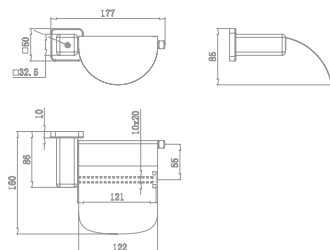

Finition
Chrome

REF.
17.088.02.00