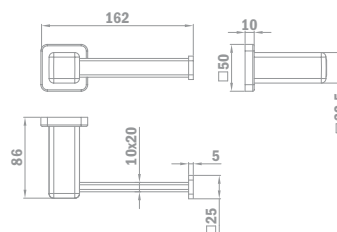

Finition
Chrome

REF.
17.083.02.00

ACCESSOIRES
SALLES DE BAIN