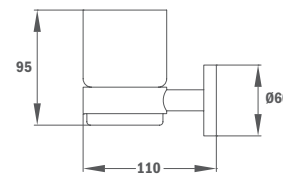

Finition
Chrome

REF.
17.066.02.00