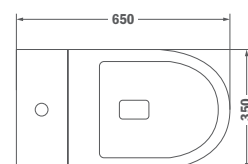

WC SUSPENDU

- Siège couvert avec système de fermeture souple
- Économie d'eau
- Fabriqué en céramique blanche de haute qualité
- Technologie sans rebord

Finition
Blanche

REF.
11.732.00.00