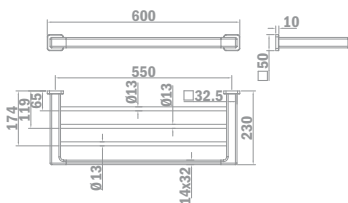

Finition
Chrome

REF.
17.078.02.00