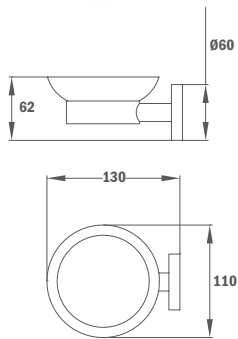

Finition
Chrome

REF.
17.067.02.00