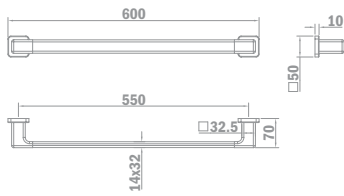

Finition
Chrome

REF.
17.076.02.00