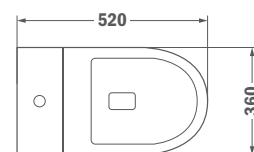

MANACOR

BTW WC

- Siège couvert avec système de fermeture souple
- Réservoir de 3/6 litres à double chasse
- Économie d'eau
- Double sortie. Sol/mur
- Fabriqué en céramique blanche de haute qualité
- Siège ultra mince
- Design sans rebord

Finition
Blanche

REF.
70.019.02.00

WC SUSPENDU

- Siège couvert avec système de fermeture souple
- Fabriqué en céramique blanche de haute qualité
- Design sans rebord
- Facile à nettoyer
- Siège ultra mince

Finition
Blanche

REF.
11.732.00.02