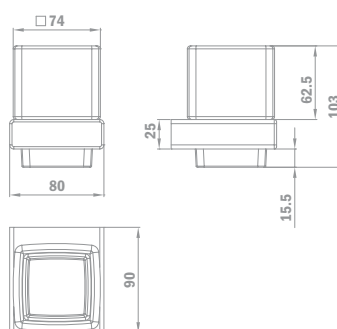

Finition
Chrome

REF.
17.081.02.00

· Métallique

· Métallique