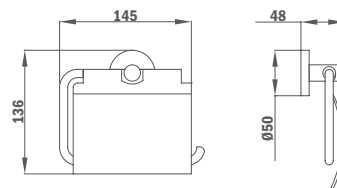

Finition
Chrome

REF.
17.072.02.00