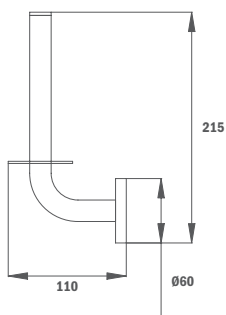

Finition
Chrome

REF.
17.073.02.00