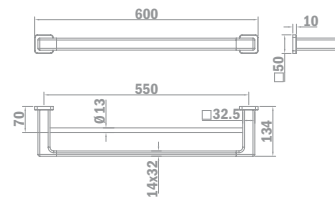

Finition
Chrome

REF.
17.077.02.00