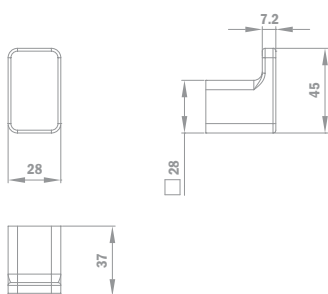

Finition
Chrome

REF.
17.080.02.00