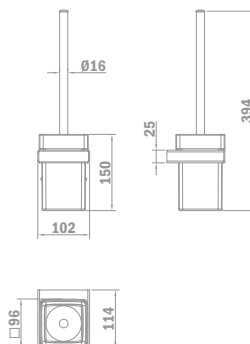

Finition
Chrome

REF.
17.085.02.00