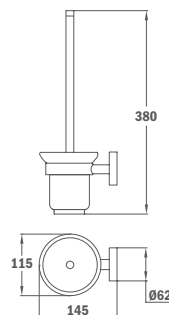

Finition
Chrome

REF.
17.068.02.00

ACCESSOIRES
SALLES DE BAIN