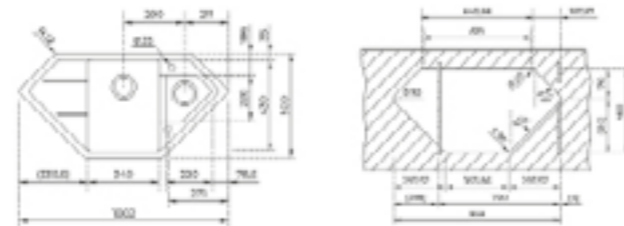

Wooden Chopping Board REF: 40199227
Colander Inox REF: 40199052
Dish Basket 330x490x130 Stainless Steel REF: 115890019