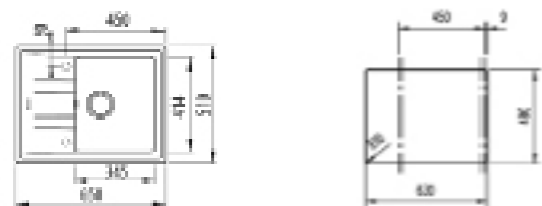

Decorative Lid
REF: 40199510

Dish Basket 330x490x130
Stainless Steel
REF: 115890019

Dish Basket 320.380
REF: 40199037