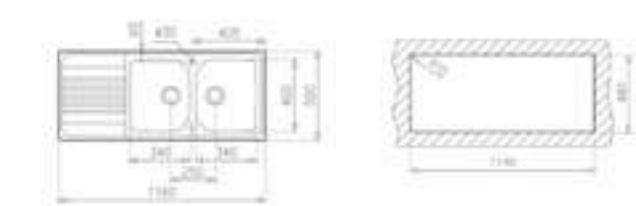

COLOR Stainless Steel

**EXTERNAL DIMENSIONS**

Length 1160mm Width 500mm Depth 200mm

**RECOMMENDED ACCESSORIES**

**Bamboo Chopping Board** REF: 115890015  
**Universal Inox Colander** REF: 40199072  
**Universal Cutting Board** REF: 115890009