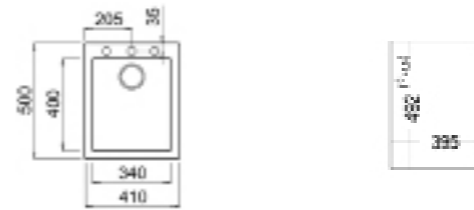

FORSQUARE 34.40 TG AUTO
MAESTRO

NEW

- Tegrante+ sink
- One bowl
- Inset installation
- 3½" automatic basket waste with siphon
- 200 mm deep bowl
- 45 cm base unit

COLOR Black

EXTERNAL DIMENSIONS

Length 410mm Width 500mm Depth 200mm

RECOMMENDED ACCESSORIES

FORSQUARE 34.40 TG AUTO
MAESTRO

NEW

- Tegrante+ sink
- One bowl
- Inset installation
- 3½" automatic basket waste with siphon
- 200 mm deep bowl
- 45 cm base unit

COLOR Stone Grey

EXTERNAL DIMENSIONS

Length 410mm Width 500mm Depth 200mm

RECOMMENDED ACCESSORIES

FORSQUARE 34.40 TG AUTO
MAESTRO

NEW

- Tegrante+ sink
- One bowl
- Inset installation
- 3½" automatic basket waste with siphon
- 200 mm deep bowl
- 45 cm base unit

COLOR Bright Cream

EXTERNAL DIMENSIONS

Length 410mm Width 500mm Depth 200mm

RECOMMENDED ACCESSORIES

FORSQUARE 34.40 TG AUTO
MAESTRO

NEW

- Tegrante+ sink
- One bowl
- Inset installation
- 3½" automatic basket waste with siphon
- 200 mm deep bowl
- 45 cm base unit

COLOR Avena Beige

EXTERNAL DIMENSIONS

Length 410mm Width 500mm Depth 200mm

RECOMMENDED ACCESSORIES