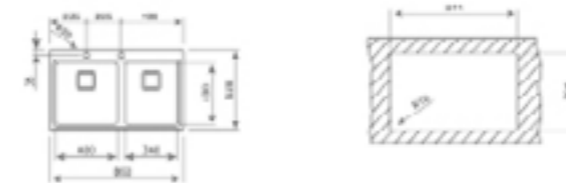

COLOR Stainless Steel

EXTERNAL DIMENSIONS

Length 860mm Width 520mm Depth 200mm

INCLUDED ACCESSORIES

**Bamboo Cutting Board** REF: 40199236  
**Universal Inox Colander** REF: 40199072  
**Soap Dispenser** REF: 115890012