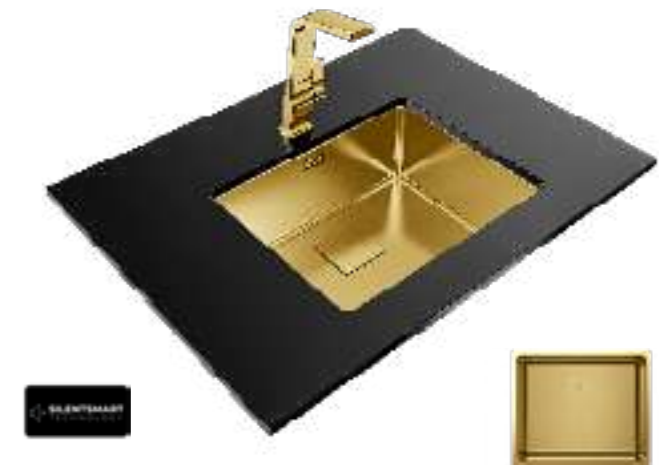

**FLEXLINEA RS15 71.40**  
MAESTRO

NEW

- Stainless steel sink
- One bowl
- 3-in-1 installation possibilities: undermount, top or flush
- Easy clean radius R15 corners
- 3/2" SQ manual basket waste with siphon
- Decorative SQ cover
- SilentSmart, 50% less noise
- 200 mm deep bowl
- 80 cm base unit

COLOR Stainless Steel

EXTERNAL DIMENSIONS

Length 750mm Width 440mm Depth 200mm

RECOMMENDED ACCESSORIES

**Bamboo Chopping Board** REF: 115890015  
**Universal Inox Colander** REF: 40199072  
**Wooden Cutting Board Plus Colander 34X40 R25** REF: 40199230

**FLEXLINEA RS15 50.40 BRASS**  
MAESTRO

NEW

- Metallic Edition, Brass Collection
- Metallic stainless steel + PVD coat sink
- One bowl
- 3-in-1 installation possibilities: undermount, top or flush
- Easy clean radius R15 corners
- 3/2" SQ manual basket waste with siphon
- Decorative SQ cover
- SilentSmart, 50% less noise
- 200 mm deep bowl
- 60 cm base unit