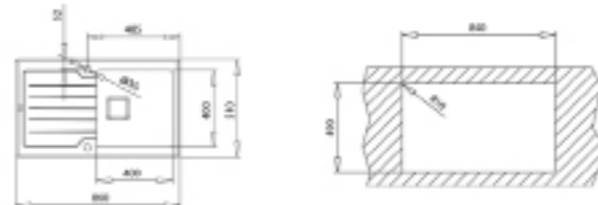

COLOR White Glass

EXTERNAL DIMENSIONS

Length 860mm Width 510mm Depth 200mm

RECOMMENDED ACCESSORIES

**Bamboo Chopping Board** REF: 115890015  
**Universal Inox Colander** REF: 40199072  
**Wooden Cutting Board Plus Colander 34X40 R25** REF: 40199230