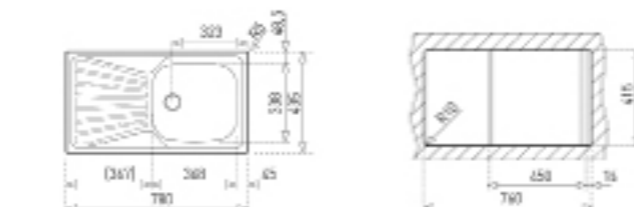

RECOMMENDED ACCESSORIES