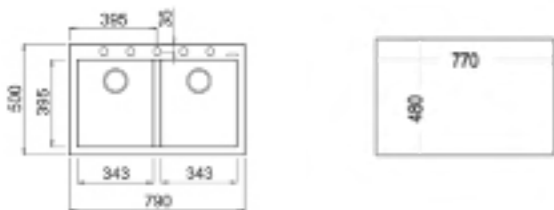

FORSQUARE 2B 790 TG AUTO
MAESTRO

NEW

- Tegrante+ sink
- Two bowls
- Inset installation
- 3½" automatic basket waste with siphon
- 200 mm deep bowls
- 80 cm base unit

COLOR Artic White

EXTERNAL DIMENSIONS

Length 790mm Width 500mm Depth 200mm

RECOMMENDED ACCESSORIES

FORSQUARE 2B 590 TG AUTO
MAESTRO

NEW

- Tegrante+ sink
- Two bowls
- Inset installation
- 3½" automatic basket waste with siphon
- 200 and 155 mm deep bowls
- 60 cm base unit

COLOR Black

EXTERNAL DIMENSIONS

Length 590mm Width 500mm Depth 200mm

RECOMMENDED ACCESSORIES

FORSQUARE 2B 590 TG AUTO
MAESTRO

NEW

- Tegrante+ sink
- Two bowls
- Inset installation
- 3½" automatic basket waste with siphon
- 200 and 155 mm deep bowls
- 60 cm base unit

COLOR Stone Grey

EXTERNAL DIMENSIONS

Length 590mm Width 500mm Depth 200mm

RECOMMENDED ACCESSORIES

FORSQUARE 2B 590 TG AUTO
MAESTRO

NEW

- Tegrante+ sink
- Two bowls
- Inset installation
- 3½" automatic basket waste with siphon
- 200 and 155 mm deep bowls
- 60 cm base unit

COLOR Bright Cream

EXTERNAL DIMENSIONS

Length 590mm Width 500mm Depth 200mm

RECOMMENDED ACCESSORIES