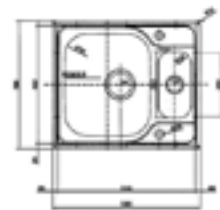

RECOMMENDED ACCESSORIES