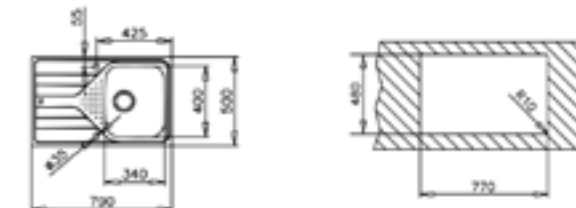

COLOR Stainless Steel

EXTERNAL DIMENSIONS

Length 790mm Width 500mm Depth 170mm

RECOMMENDED ACCESSORIES

**Bamboo Chopping Board** REF: 115890015  
**Universal Inox Colander** REF: 40199072  
**Universal Cutting Board** REF: 115890009