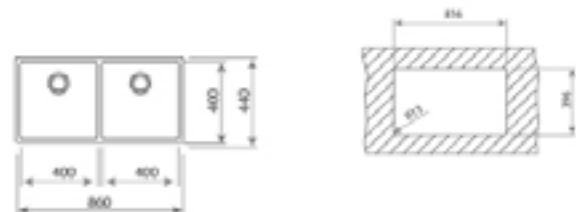

COLOR Stainless Steel

EXTERNAL DIMENSIONS

Length 860mm Width 440mm Depth 200mm

RECOMMENDED ACCESSORIES

**Bamboo Chopping Board** REF: 115890015  
**Universal Inox Colander** REF: 40199072  
**Soap Dispenser** REF: 115890012