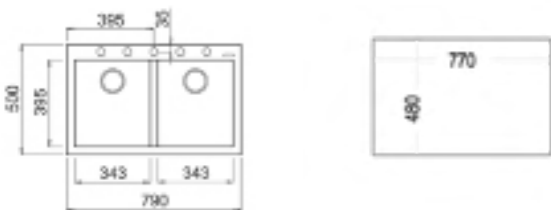

FORSQUARE 2B 790 TG AUTO
MAESTRO

NEW

- Tegrante+ sink
- Two bowls
- Inset installation
- 3½" automatic basket waste with siphon
- 200 mm deep bowls
- 80 cm base unit

COLOR Black

EXTERNAL DIMENSIONS

Length 790mm Width 500mm Depth 200mm

RECOMMENDED ACCESSORIES

FORSQUARE 2B 790 TG AUTO
MAESTRO

NEW

- Tegrante+ sink
- Two bowls
- Inset installation
- 3½" automatic basket waste with siphon
- 200 mm deep bowls
- 80 cm base unit

COLOR Stone Grey

EXTERNAL DIMENSIONS

Length 790mm Width 500mm Depth 200mm

RECOMMENDED ACCESSORIES

FORSQUARE 2B 790 TG AUTO
MAESTRO

NEW

- Tegrante+ sink
- Two bowls
- Inset installation
- 3½" automatic basket waste with siphon
- 200 mm deep bowls
- 80 cm base unit

COLOR Bright Cream

EXTERNAL DIMENSIONS

Length 790mm Width 500mm Depth 200mm

RECOMMENDED ACCESSORIES

FORSQUARE 2B 790 TG AUTO
MAESTRO

NEW

- Tegrante+ sink
- Two bowls
- Inset installation
- 3½" automatic basket waste with siphon
- 200 mm deep bowls
- 80 cm base unit

COLOR Avena Beige

EXTERNAL DIMENSIONS

Length 790mm Width 500mm Depth 200mm

RECOMMENDED ACCESSORIES