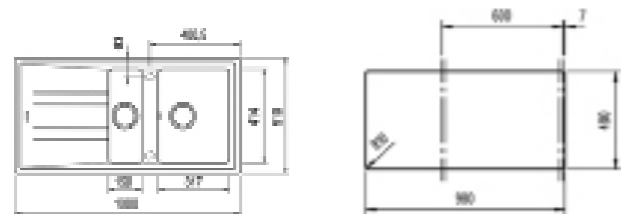

Decorative Lid REF: 40199510
Dish Basket 330x490x130 Stainless Steel REF: 115890019
Dish Basket 320.380 REF: 40199037