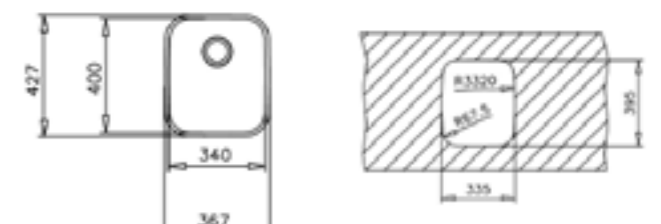

BE Ø390
TOTAL

- Stainless steel sink
- One bowl
- Undermount installation
- 3½" manual basket waste with overflow
- 180 mm deep bowl
- 45 cm base unit

COLOR Stainless Steel

EXTERNAL DIMENSIONS
Length 390mm Width 390mm Depth 180mm

RECOMMENDED ACCESSORIES

BE 40.40
TOTAL

- Stainless steel sink
- One bowl
- Undermount installation
- 3½" manual basket waste with overflow
- 180 mm deep bowl
- 50 cm base unit

COLOR Stainless Steel

EXTERNAL DIMENSIONS
Length 435mm Width 435mm Depth 180mm

RECOMMENDED ACCESSORIES

BE 40.34
TOTAL

- Stainless steel sink
- One bowl
- Undermount installation
- 3½" manual basket waste with overflow
- 180 mm deep bowl
- 50 cm base unit

COLOR Stainless Steel

EXTERNAL DIMENSIONS
Length 427mm Width 367mm Depth 180mm

RECOMMENDED ACCESSORIES

BE 34.40 PLUS
TOTAL

- Stainless steel sink
- One bowl
- Undermount installation
- 3½" manual basket waste with overflow
- 200 mm deep bowl
- 45 cm base unit

COLOR Stainless Steel

EXTERNAL DIMENSIONS
Length 367mm Width 427mm Depth 200mm

RECOMMENDED ACCESSORIES