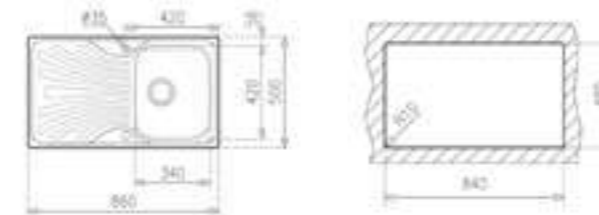

PRINCESS 50 1B 1D
TOTAL

- Stainless steel sink
- One bowl and one drainer
- Inset installation
- 3½" manual basket waste with siphon
- 150 mm deep bowl
- 60 cm base unit

COLOR Stainless Steel

EXTERNAL DIMENSIONS

Length 860mm Width 500mm Depth 150mm

RECOMMENDED ACCESSORIES

Decorative Lid
REF: 40199510

**Dish Basket 330x490x130
Stainless Steel**
REF: 115890019

Universal Soap Dispenser
REF: 115890011

NERISSA 60 1½B 1D
TOTAL

- Stainless steel sink
- One bowl, one auxiliary bowl and one drainer
- Inset installation
- 3½" manual waste
- 150 and 120 mm deep bowls
- 60 cm base unit

COLOR Stainless Steel

EXTERNAL DIMENSIONS

Length 1000mm Width 500mm Depth 150mm

RECOMMENDED ACCESSORIES

Decorative Lid
REF: 40199510

**Dish Basket 330x490x130
Stainless Steel**
REF: 115890019

Universal Soap Dispenser
REF: 115890011

NERISSA 50 1B 1D
TOTAL

- Stainless steel sink
- One bowl and one drainer
- Inset installation
- 3½" manual basket waste with siphon
- 150 mm deep bowl
- 45 cm base unit

COLOR Stainless Steel

EXTERNAL DIMENSIONS

Length 860mm Width 500mm Depth 150mm

RECOMMENDED ACCESSORIES

Decorative Lid
REF: 40199510

**Dish Basket 330x490x130
Stainless Steel**
REF: 115890019

Universal Soap Dispenser
REF: 115890011

GRAVITY 45 E-XP 1B 1D
EASY

- Stainless steel sink
- One bowl and one drainer
- Inset installation
- 3½" manual basket waste with siphon
- 150 mm deep bowl
- 45 cm base unit

COLOR Stainless Steel

EXTERNAL DIMENSIONS

Length 860mm Width 435mm Depth 150mm

RECOMMENDED ACCESSORIES

Universal Soap Dispenser
REF: 115890011

Basket Valve Decorative Lid
REF: 40199510

1B Space-Saving Set
REF: 61001097