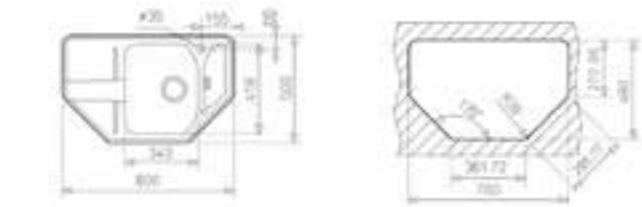

RECOMMENDED ACCESSORIES