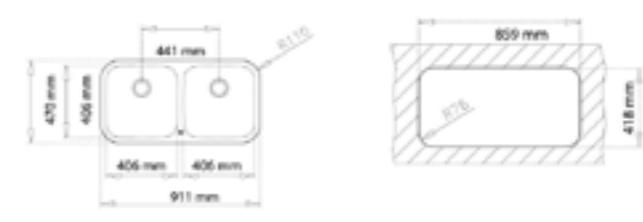

Bamboo Chopping Board REF: 115890015
Dish Basket 320.380 REF: 40199037
Universal Inox Colander REF: 40199072

BE 2B 785
TOTAL