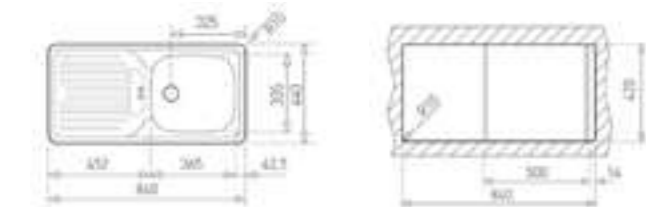

RECOMMENDED ACCESSORIES