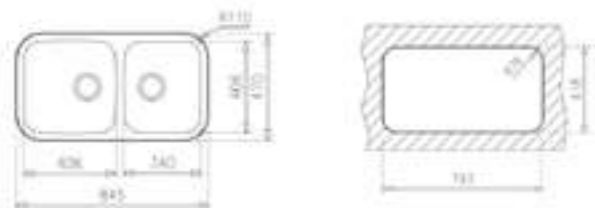

RECOMMENDED ACCESSORIES