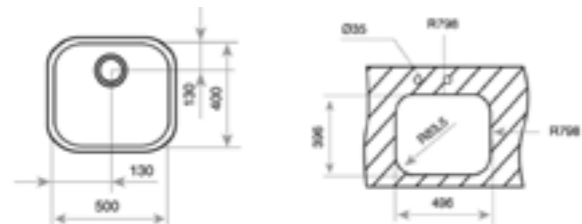

**EXTERNAL DIMENSIONS**

Length 479mm Width 429mm Depth 200mm

**EXTERNAL DIMENSIONS**

Length 584mm Width 530mm Depth 250mm

**RECOMMENDED ACCESSORIES**

**RECOMMENDED ACCESSORIES**

**RECOMMENDED ACCESSORIES**

**RECOMMENDED ACCESSORIES**