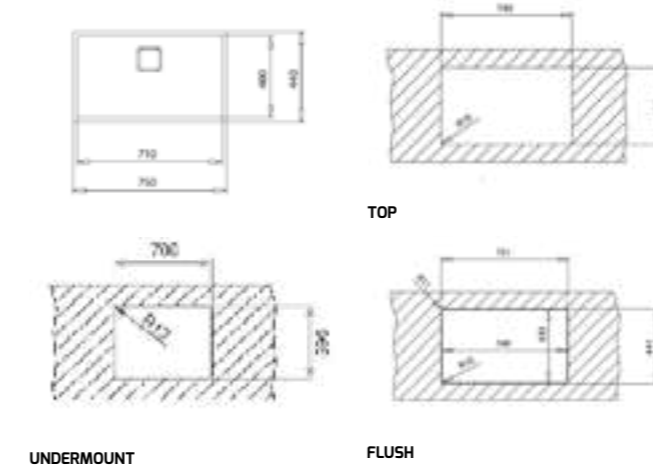

COLOR Stainless Steel

EXTERNAL DIMENSIONS

Length 750mm Width 440mm Depth 200mm

RECOMMENDED ACCESSORIES

**Bamboo Chopping Board** REF: 115890015  
**Universal Inox Colander** REF: 40199072  
**Wooden Cutting Board Plus Colander 34X40 R25** REF: 40199230