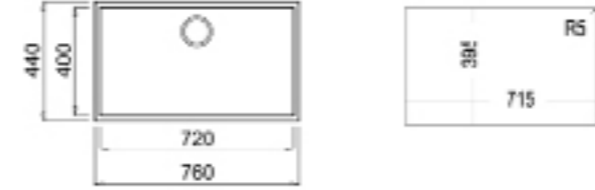

**SQUARE 50.40 TG**  
MAESTRO

NEW

- Tegrante+ sink
- One bowl
- Undermount installation
- 3½" manual basket waste with siphon
- 200 mm deep bowl
- 60 cm base unit

COLOR Black

EXTERNAL DIMENSIONS

Length 540mm Width 440mm Depth 200mm