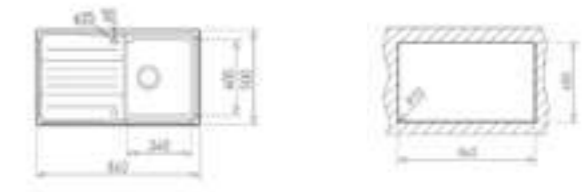

STAGE 90 D 2B
MAESTRO

- Stainless steel sink
- Two bowls
- Inset installation
- 3½" manual basket waste with siphon
- 190 mm deep bowls
- 90 cm base unit

COLOR Stainless Steel

EXTERNAL DIMENSIONS

Length 860mm Width 500mm Depth 190mm

RECOMMENDED ACCESSORIES

Bamboo Chopping Board REF: 115890015
Universal Inox Colander REF: 40199072
Chopping Board REF: 99112506

STAGE 60 B 1½B 1D
MAESTRO

- Stainless steel sink
- One bowl, one auxiliary bowl and one drainer
- Inset installation
- 3½" automatic basket waste with siphon
- 190 and 130 mm deep bowls
- 60 cm base unit

COLOR Stainless Steel

EXTERNAL DIMENSIONS

Length 1000mm Width 500mm Depth 190mm

RECOMMENDED ACCESSORIES

Bamboo Chopping Board REF: 115890015
Universal Inox Colander REF: 40199072
Chopping Board REF: 99112506

STAGE 60 E 1½B ½D
MAESTRO

- Stainless steel sink
- One bowl, one auxiliary bowl and half drainer
- Inset installation
- 3½" automatic basket waste with siphon
- 190 and 130 mm deep bowls
- 60 cm base unit

COLOR Stainless Steel

EXTERNAL DIMENSIONS

Length 816mm Width 565mm Depth 190mm

RECOMMENDED ACCESSORIES

Bamboo Chopping Board REF: 115890015
Universal Inox Colander REF: 40199072
Chopping Board REF: 99112506

STAGE 45 B 1B 1D
MAESTRO

- Stainless steel sink
- One bowl and one drainer
- Inset installation
- 3½" automatic basket waste with siphon
- 190 mm deep bowl
- 45 cm base unit

COLOR Stainless Steel

EXTERNAL DIMENSIONS

Length 860mm Width 500mm Depth 190mm

RECOMMENDED ACCESSORIES

Bamboo Chopping Board REF: 115890015
Universal Inox Colander REF: 40199072
Chopping Board REF: 99112506