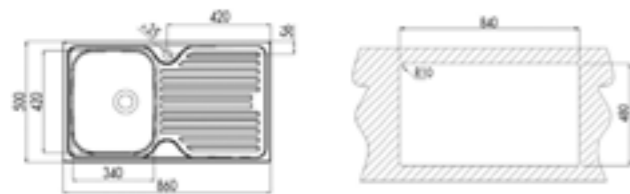

PRINCESS 50 1B 1D
TOTAL

- Stainless steel sink
- One bowl and one drainer
- Inset installation
- 3½" manual basket waste with siphon
- 150 mm deep bowl
- 60 cm base unit

COLOR Stainless Steel

EXTERNAL DIMENSIONS

Length 860mm Width 500mm Depth 150mm

RECOMMENDED ACCESSORIES

Decorative Lid
REF: 40199510

**Dish Basket 330x490x130
Stainless Steel**
REF: 115890019

Universal Soap Dispenser
REF: 115890011

NERISSA 60 1½B 1D
TOTAL

- Stainless steel sink
- One bowl, one auxiliary bowl and one drainer
- Inset installation
- 3½" manual waste
- 150 and 120 mm deep bowls
- 60 cm base unit

COLOR Stainless Steel

EXTERNAL DIMENSIONS

Length 1000mm Width 500mm Depth 150mm

RECOMMENDED ACCESSORIES

Decorative Lid
REF: 40199510

**Dish Basket 330x490x130
Stainless Steel**
REF: 115890019

Universal Soap Dispenser
REF: 115890011

NERISSA 50 1B 1D
TOTAL

- Stainless steel sink
- One bowl and one drainer
- Inset installation
- 3½" manual basket waste with siphon
- 150 mm deep bowl
- 45 cm base unit

COLOR Stainless Steel

EXTERNAL DIMENSIONS

Length 860mm Width 500mm Depth 150mm

RECOMMENDED ACCESSORIES

Decorative Lid
REF: 40199510

**Dish Basket 330x490x130
Stainless Steel**
REF: 115890019

Universal Soap Dispenser
REF: 115890011

GRAVITY 45 E-XP 1B 1D
EASY

- Stainless steel sink
- One bowl and one drainer
- Inset installation
- 3½" manual basket waste with siphon
- 150 mm deep bowl
- 45 cm base unit

COLOR Stainless Steel

EXTERNAL DIMENSIONS

Length 860mm Width 435mm Depth 150mm

RECOMMENDED ACCESSORIES

Universal Soap Dispenser
REF: 115890011

Basket Valve Decorative Lid
REF: 40199510

1B Space-Saving Set
REF: 61001097