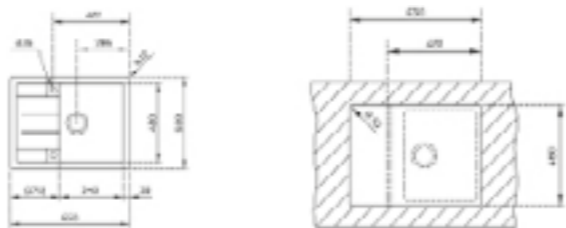

Wooden Chopping Board REF: 40199227
Colander Inox REF: 40199052
Dish Basket 330x490x130 Stainless Steel REF: 115890019