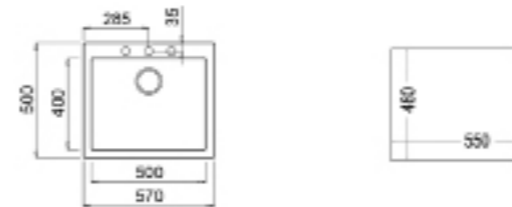

FORSQUARE 50.40 TG AUTO
MAESTRO

NEW

- Tegrante+ sink
- One bowl
- Inset installation
- 3½" automatic basket waste with siphon
- 200 mm deep bowl
- 60 cm base unit

COLOR Stone Grey

EXTERNAL DIMENSIONS

Length 570mm Width 500mm Depth 200mm

RECOMMENDED ACCESSORIES

FORSQUARE 50.40 TG AUTO
MAESTRO

NEW

- Tegrante+ sink
- One bowl
- Inset installation
- 3½" automatic basket waste with siphon
- 200 mm deep bowl
- 60 cm base unit

COLOR Bright Cream

EXTERNAL DIMENSIONS

Length 570mm Width 500mm Depth 200mm

RECOMMENDED ACCESSORIES

FORSQUARE 50.40 TG AUTO
MAESTRO

NEW

- Tegrante+ sink
- One bowl
- Inset installation
- 3½" automatic basket waste with siphon
- 200 mm deep bowl
- 60 cm base unit

COLOR Avena Beige

EXTERNAL DIMENSIONS

Length 570mm Width 500mm Depth 200mm

RECOMMENDED ACCESSORIES

FORSQUARE 50.40 TG AUTO
MAESTRO

NEW

- Tegrante+ sink
- One bowl
- Inset installation
- 3½" automatic basket waste with siphon
- 200 mm deep bowl
- 60 cm base unit

COLOR Artic White

EXTERNAL DIMENSIONS

Length 570mm Width 500mm Depth 200mm

RECOMMENDED ACCESSORIES