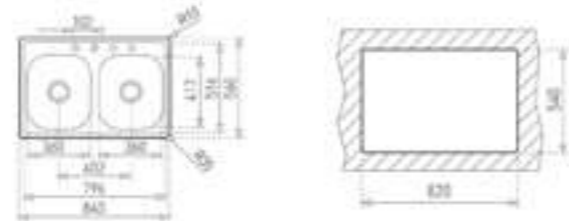

**EXTERNAL DIMENSIONS**

Length 840mm Width 560mm Depth 204mm

**RECOMMENDED ACCESSORIES**

**RECOMMENDED ACCESSORIES**

**RECOMMENDED ACCESSORIES**

**RECOMMENDED ACCESSORIES**

TOP

UNDERMOUNT