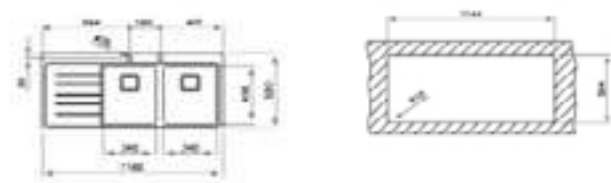

COLOR Stainless Steel

EXTERNAL DIMENSIONS

Length 1160mm Width 520mm Depth 200mm

INCLUDED ACCESSORIES

**Bamboo Cutting Board** REF: 40199236  
**Universal Inox Colander** REF: 40199072  
**Soap Dispenser** REF: 115890012