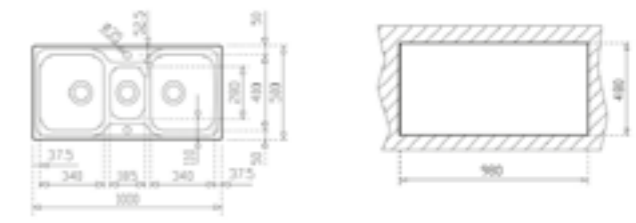

COLOR  Stainless Steel

**EXTERNAL DIMENSIONS**  
Length 1000mm Width 500mm Depth 190mm

**RECOMMENDED ACCESSORIES**

**Bamboo Chopping Board** REF: 115890015  
**Universal Inox Colander** REF: 40199072  
**Universal Cutting Board** REF: 115890009