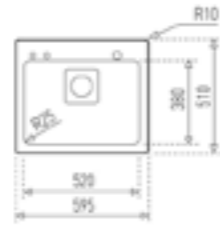

COLOR Stainless Steel

**EXTERNAL DIMENSIONS**

Length 595mm Width 510mm Depth 180mm

**RECOMMENDED ACCESSORIES**

**Black Plastic Basket Frame** REF: 81180002  
**Soap Dispenser Frame** REF: 81180001  
**Multigrater Rolling** REF: 40199260