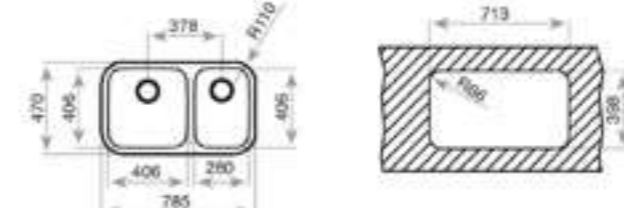

RECOMMENDED ACCESSORIES