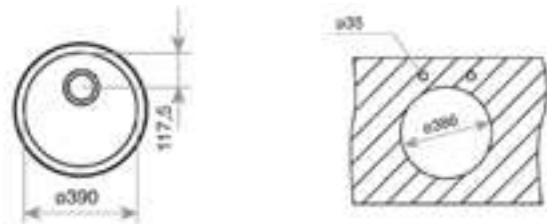

BE Ø390
TOTAL

- Stainless steel sink
- One bowl
- Undermount installation
- 3½" manual basket waste with overflow
- 180 mm deep bowl
- 45 cm base unit

COLOR Stainless Steel

EXTERNAL DIMENSIONS
Length 390mm Width 390mm Depth 180mm

RECOMMENDED ACCESSORIES

BE 40.40
TOTAL

- Stainless steel sink
- One bowl
- Undermount installation
- 3½" manual basket waste with overflow
- 180 mm deep bowl
- 50 cm base unit

COLOR Stainless Steel

EXTERNAL DIMENSIONS
Length 435mm Width 435mm Depth 180mm

RECOMMENDED ACCESSORIES

BE 40.34
TOTAL

- Stainless steel sink
- One bowl
- Undermount installation
- 3½" manual basket waste with overflow
- 180 mm deep bowl
- 50 cm base unit

COLOR Stainless Steel

EXTERNAL DIMENSIONS
Length 427mm Width 367mm Depth 180mm

RECOMMENDED ACCESSORIES

BE 34.40 PLUS
TOTAL

- Stainless steel sink
- One bowl
- Undermount installation
- 3½" manual basket waste with overflow
- 200 mm deep bowl
- 45 cm base unit

COLOR Stainless Steel

EXTERNAL DIMENSIONS
Length 367mm Width 427mm Depth 200mm

RECOMMENDED ACCESSORIES