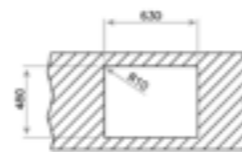

RECOMMENDED ACCESSORIES