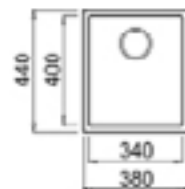

SINKS

SQUARE 34.40 TG MAESTRO

NEW

- Tegrante+ sink
- One bowl
- Undermount installation
- 3 1/2" manual basket waste with siphon
- 200 mm deep bowl
- 45 cm base unit

COLOR Avena Beige

EXTERNAL DIMENSIONS

Length 380mm Width 440mm Depth 200mm

RECOMMENDED ACCESSORIES

Bamboo Chopping Board
REF: 115890015

Soap Dispenser
REF: 115890012

Universal Inox Colander
REF: 40199072

SQUARE 34.40 TG MAESTRO

NEW

- Tegrante+ sink
- One bowl
- Undermount installation
- 3 1/2" manual basket waste with siphon
- 200 mm deep bowl
- 45 cm base unit

COLOR Artic White

EXTERNAL DIMENSIONS

Length 380mm Width 440mm Depth 200mm

RECOMMENDED ACCESSORIES

Bamboo Chopping Board
REF: 115890015

Soap Dispenser
REF: 115890012

Universal Inox Colander
REF: 40199072