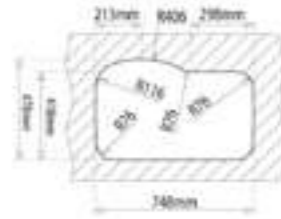

Bamboo Chopping Board REF: 115890015
Universal Inox Colander REF: 40199072
Dish Basket 330x490x130 Stainless Steel REF: 115890019

Bamboo Chopping Board REF: 115890015
Universal Inox Colander REF: 40199072
Dish Basket 330x490x130 Stainless Steel REF: 115890019

Wooden Chopping Board REF: 40199227
Colander Inox REF: 40199052
Dish Basket 330x490x130 Stainless Steel REF: 115890019

Wooden Chopping Board REF: 40199227
Colander Inox REF: 40199052
Dish Basket 330x490x130 Stainless Steel REF: 115890019