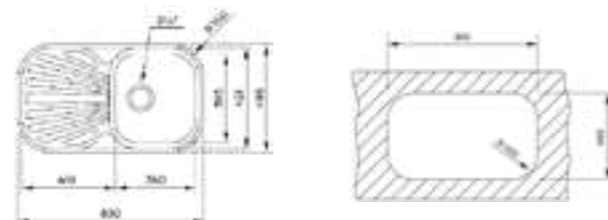

TEKAWAY STYLO 1B
EASY

- Plug & Play: Sink + Tap + Accessories
- Stainless steel sink, Polished finish
- Kitchen tap IN 995 Chrome and Soap dispenser included
- One bowl
- Inset installation
- 3½" manual basket waste
- 165 mm deep bowl
- 45 cm base unit

COLOR Stainless Steel

EXTERNAL DIMENSIONS

Length 465mm Width 485mm Depth 165mm

RECOMMENDED ACCESSORIES

TEKAWAY STYLO 1B 1D
EASY

- Plug & Play: Sink + Tap + Accessories
- Stainless steel sink, Polished finish
- Kitchen tap IN 995 Chrome and Dish basket included
- One bowl and one drainer
- Inset installation
- 3½" manual basket waste
- 170 mm deep bowl
- 45 cm base unit

COLOR Stainless Steel

EXTERNAL DIMENSIONS

Length 830mm Width 485mm Depth 170mm

RECOMMENDED ACCESSORIES

TEKAWAY DR-80 2B
EASY

NEW

- Plug & Play: Sink + Tap + Accessories
- Stainless steel sink, Polished finish
- Kitchen tap IN 915 Chrome included
- Two bowls
- Inset installation
- 3½" manual basket waste without overflow
- 140 mm deep bowls
- 80 cm base unit

COLOR Stainless Steel

EXTERNAL DIMENSIONS

Length 840mm Width 440mm Depth 140mm

RECOMMENDED ACCESSORIES

TEKAWAY DEVA 45 I-CN 1B 1D
EASY

- Plug & Play: Sink + Tap + Accessories
- Stainless steel sink, Matt finish
- Kitchen tap ML 913 included
- One bowl and one drainer
- Inset installation
- 3½" automatic basket waste with siphon
- 150 mm deep bowl
- 45 cm base unit

COLOR Matt chrome

EXTERNAL DIMENSIONS

Length 780mm Width 435mm Depth 150mm

RECOMMENDED ACCESSORIES