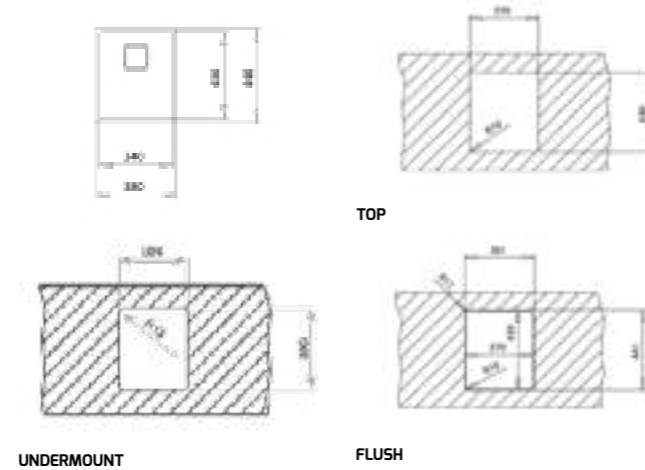

COLOR Stainless Steel

EXTERNAL DIMENSIONS

Length 380mm Width 440mm Depth 200mm

RECOMMENDED ACCESSORIES

**Bamboo Chopping Board** REF: 115890015  
**Universal Inox Colander** REF: 40199072  
**Wooden Cutting Board Plus Colander 34X40 R25** REF: 40199230