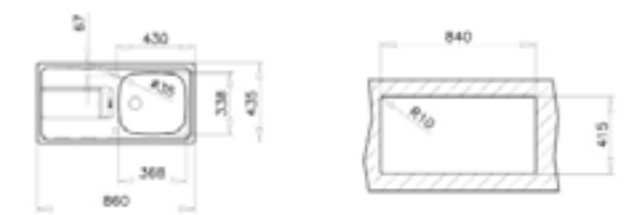

PRINCESS 50 1B 1D
TOTAL

- Stainless steel sink
- One bowl and one drainer
- Inset installation
- 3½" manual basket waste with siphon
- 150 mm deep bowl
- 60 cm base unit

COLOR Stainless Steel

EXTERNAL DIMENSIONS

Length 860mm Width 500mm Depth 150mm

RECOMMENDED ACCESSORIES

Decorative Lid
REF: 40199510

**Dish Basket 330x490x130
Stainless Steel**
REF: 115890019

Universal Soap Dispenser
REF: 115890011

NERISSA 60 1½B 1D
TOTAL

- Stainless steel sink
- One bowl, one auxiliary bowl and one drainer
- Inset installation
- 3½" manual waste
- 150 and 120 mm deep bowls
- 60 cm base unit

COLOR Stainless Steel

EXTERNAL DIMENSIONS

Length 1000mm Width 500mm Depth 150mm

RECOMMENDED ACCESSORIES

Decorative Lid
REF: 40199510

**Dish Basket 330x490x130
Stainless Steel**
REF: 115890019

Universal Soap Dispenser
REF: 115890011

NERISSA 50 1B 1D
TOTAL

- Stainless steel sink
- One bowl and one drainer
- Inset installation
- 3½" manual basket waste with siphon
- 150 mm deep bowl
- 45 cm base unit

COLOR Stainless Steel

EXTERNAL DIMENSIONS

Length 860mm Width 500mm Depth 150mm

RECOMMENDED ACCESSORIES

Decorative Lid
REF: 40199510

**Dish Basket 330x490x130
Stainless Steel**
REF: 115890019

Universal Soap Dispenser
REF: 115890011

GRAVITY 45 E-XP 1B 1D
EASY

- Stainless steel sink
- One bowl and one drainer
- Inset installation
- 3½" manual basket waste with siphon
- 150 mm deep bowl
- 45 cm base unit

COLOR Stainless Steel

EXTERNAL DIMENSIONS

Length 860mm Width 435mm Depth 150mm

RECOMMENDED ACCESSORIES

Universal Soap Dispenser
REF: 115890011

Basket Valve Decorative Lid
REF: 40199510

1B Space-Saving Set
REF: 61001097