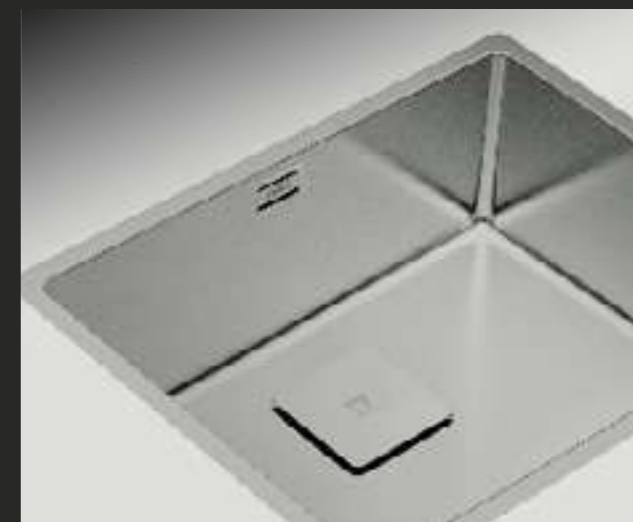

Flush mount

Sink and countertop become one solid unit, free of awkward edges and corners. The rim of the bowl is milled into the countertop, the cut-out must be very accurate. The totally seamless working area is also aesthetically pleasing and easy-to-clean. Ideal for natural materials like stone where milling is not a problem.