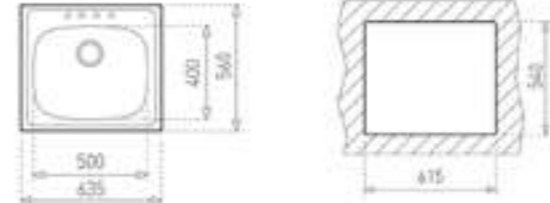

- Stainless steel sink
- One bowl and one drainer
- Inset installation
- 3½" manual waste without overflow
- 145 mm deep bowl
- 45 cm base unit

COLOR Stainless Steel

EXTERNAL DIMENSIONS

Length 730mm Width 510mm Depth 145mm

RECOMMENDED ACCESSORIES

635.560 (25.22) 1B 6
TOTAL

- Stainless steel sink
- One bowl
- Inset installation
- 3½" manual waste without overflow
- 153 mm deep bowl
- 60 cm base unit

COLOR Stainless Steel

EXTERNAL DIMENSIONS

Length 635mm Width 560mm Depth 153mm

RECOMMENDED ACCESSORIES

635.560 (25.22) 1B 7
TOTAL

- Stainless steel sink
- One bowl
- Inset installation
- 3½" manual waste without overflow
- 178 mm deep bowl
- 60 cm base unit

COLOR Stainless Steel

EXTERNAL DIMENSIONS

Length 635mm Width 560mm Depth 178mm

RECOMMENDED ACCESSORIES

635.560 (25.22) 1B 8
TOTAL

- Stainless steel sink
- One bowl
- Inset installation
- 3½" manual waste without overflow
- 204 mm deep bowl
- 60 cm base unit

COLOR Stainless Steel

EXTERNAL DIMENSIONS

Length 635mm Width 560mm Depth 204mm

RECOMMENDED ACCESSORIES