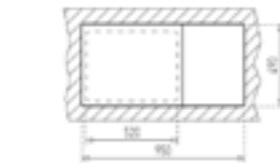

EXTERNAL DIMENSIONS

Length 970mm Width 510mm Depth 160mm

EXTERNAL DIMENSIONS

Length 970mm Width 510mm Depth 180mm

RECOMMENDED ACCESSORIES

RECOMMENDED ACCESSORIES

RECOMMENDED ACCESSORIES

RECOMMENDED ACCESSORIES