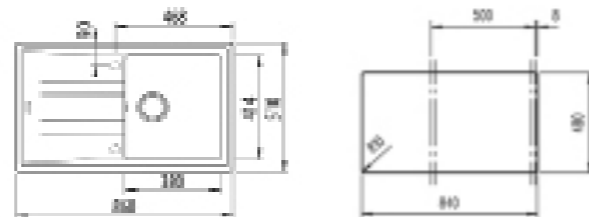

Decorative Lid REF: 40199510
Dish Basket 330x490x130 Stainless Steel REF: 115890019
Dish Basket 320.380 REF: 40199037