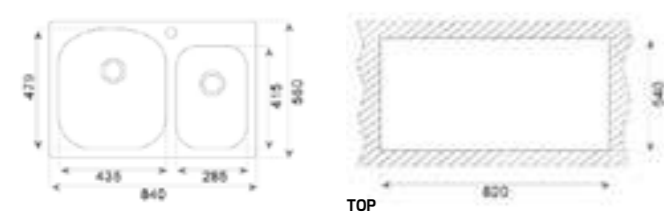

**EXTERNAL DIMENSIONS**

Length 840mm Width 560mm Depth 204mm

**RECOMMENDED ACCESSORIES**

**RECOMMENDED ACCESSORIES**

**RECOMMENDED ACCESSORIES**

**RECOMMENDED ACCESSORIES**

TOP

UNDERMOUNT