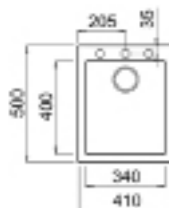

SINKS

FORSQUARE 34.40 TG AUTO MAESTRO

NEW

- Tegrante+ sink
- One bowl
- Inset installation
- 3½" automatic basket waste with siphon
- 200 mm deep bowl
- 45 cm base unit

COLOR Artic White

EXTERNAL DIMENSIONS

Length 410mm Width 500mm Depth 200mm

RECOMMENDED ACCESSORIES