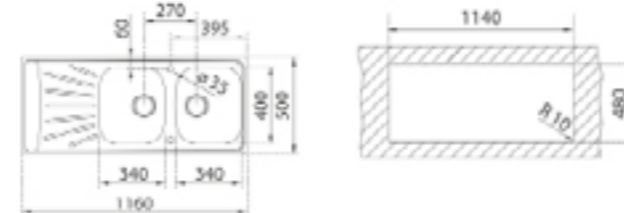

RECOMMENDED ACCESSORIES