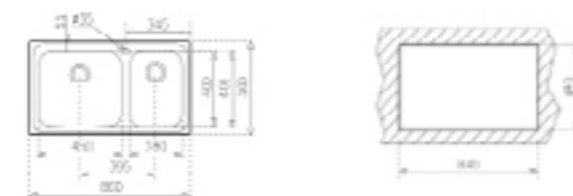

CLASSIC 2½B 1D
TOTAL

- Stainless steel sink
- Two bowls, one auxiliary bowl and one drainer
- Inset installation
- 3½" manual basket waste
- 190 and 135 mm deep bowls
- 100 cm base unit

COLOR Stainless Steel

EXTERNAL DIMENSIONS

Length 1400mm Width 500mm Depth 190mm

RECOMMENDED ACCESSORIES

Bamboo Chopping Board REF: 115890015
Universal Inox Colander REF: 40199072
Universal Cutting Board REF: 115890009

CLASSIC MAX 2B 1D
TOTAL

- Stainless steel sink
- Two bowls and one drainer
- Inset installation
- 3½" manual basket waste with siphon
- 200 and 190 mm deep bowls
- 90 cm base unit

COLOR Stainless Steel

EXTERNAL DIMENSIONS

Length 1160mm Width 500mm Depth 200mm

RECOMMENDED ACCESSORIES

Bamboo Chopping Board REF: 115890015
Universal Inox Colander REF: 40199072
Universal Cutting Board REF: 115890009

CLASSIC MAX 2B
TOTAL

- Stainless steel sink
- Two bowls
- Inset installation
- 3½" manual basket waste with siphon
- 200 and 190 mm deep bowls
- 90 cm base unit

COLOR Stainless Steel

EXTERNAL DIMENSIONS

Length 860mm Width 500mm Depth 200mm

RECOMMENDED ACCESSORIES

Bamboo Chopping Board REF: 115890015
Universal Inox Colander REF: 40199072
Universal Cutting Board REF: 115890009

CLASSIC MAX 1000 1B 1D
TOTAL

- Stainless steel sink
- One bowl and one drainer
- Inset installation
- 3½" manual basket waste with siphon
- 200 mm deep bowl
- 45 cm base unit

COLOR Stainless Steel

EXTERNAL DIMENSIONS

Length 1000mm Width 500mm Depth 200mm

RECOMMENDED ACCESSORIES

Bamboo Chopping Board REF: 115890015
Universal Inox Colander REF: 40199072
Wooden Cutting Board Plus Colander 34X40 R25 REF: 40199230