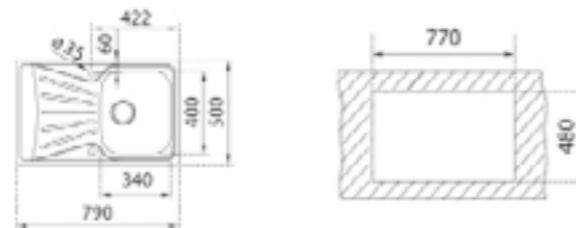

COLOR Stainless Steel

**EXTERNAL DIMENSIONS**

Length 790mm Width 500mm Depth 160mm

**RECOMMENDED ACCESSORIES**

**Bamboo Chopping Board** REF: 115890015  
**Universal Inox Colander** REF: 40199072  
**Universal Cutting Board** REF: 115890009