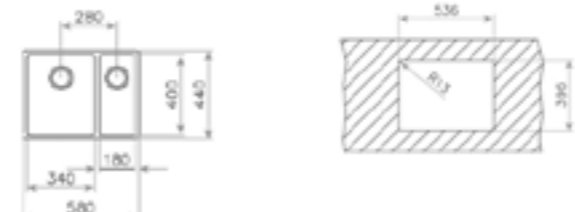

COLOR Stainless Steel

EXTERNAL DIMENSIONS

Length 580mm Width 440mm Depth 200mm

RECOMMENDED ACCESSORIES

**Bamboo Chopping Board** REF: 115890015  
**Universal Inox Colander** REF: 40199072  
**Soap Dispenser** REF: 115890012