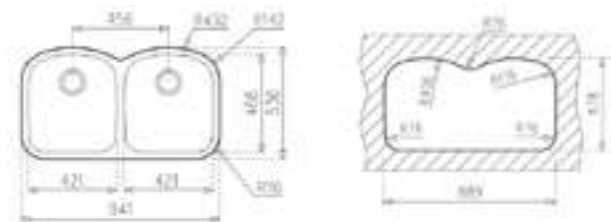

Dish Basket 330x490x130 Stainless Steel REF: 115890019
Soap Dispenser REF: 115890012
Basket Valve Decorative Lid REF: 40199510

BE 2B 845 R
TOTAL