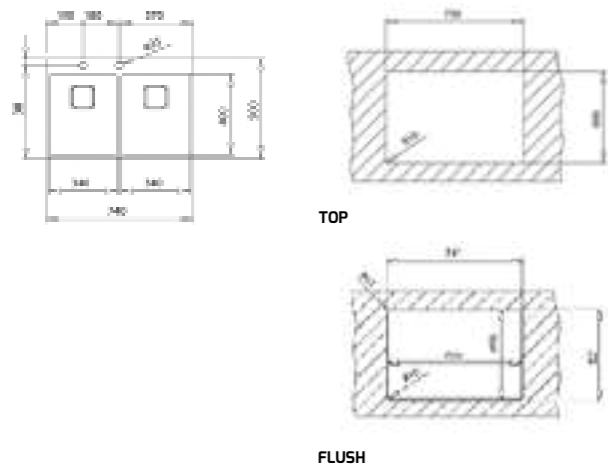

COLOR Stainless Steel

EXTERNAL DIMENSIONS

Length 740mm Width 500mm Depth 200mm

RECOMMENDED ACCESSORIES

**Bamboo Chopping Board** REF: 115890015  
**Universal Inox Colander** REF: 40199072  
**Wooden Cutting Board Plus Colander 34X40 R25** REF: 40199230