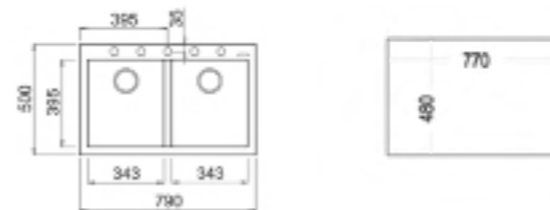

FORSQUARE 2B 790 TG AUTO
MAESTRO

NEW

- Tegrante+ sink
- Two bowls
- Inset installation
- 3½" automatic basket waste with siphon
- 200 mm deep bowls
- 80 cm base unit

COLOR Black

EXTERNAL DIMENSIONS

Length 790mm Width 500mm Depth 200mm

RECOMMENDED ACCESSORIES

FORSQUARE 2B 790 TG AUTO
MAESTRO

NEW

- Tegrante+ sink
- Two bowls
- Inset installation
- 3½" automatic basket waste with siphon
- 200 mm deep bowls
- 80 cm base unit

COLOR Stone Grey

EXTERNAL DIMENSIONS

Length 790mm Width 500mm Depth 200mm

RECOMMENDED ACCESSORIES

FORSQUARE 2B 790 TG AUTO
MAESTRO

NEW

- Tegrante+ sink
- Two bowls
- Inset installation
- 3½" automatic basket waste with siphon
- 200 mm deep bowls
- 80 cm base unit

COLOR Bright Cream

EXTERNAL DIMENSIONS

Length 790mm Width 500mm Depth 200mm

RECOMMENDED ACCESSORIES

FORSQUARE 2B 790 TG AUTO
MAESTRO

NEW

- Tegrante+ sink
- Two bowls
- Inset installation
- 3½" automatic basket waste with siphon
- 200 mm deep bowls
- 80 cm base unit

COLOR Avena Beige

EXTERNAL DIMENSIONS

Length 790mm Width 500mm Depth 200mm

RECOMMENDED ACCESSORIES