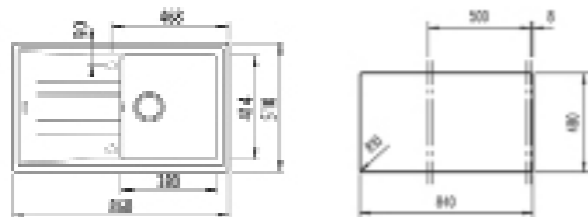

Decorative Lid REF: 40199510
Dish Basket 330x490x130 Stainless Steel REF: 115890019
Dish Basket 320.380 REF: 40199037