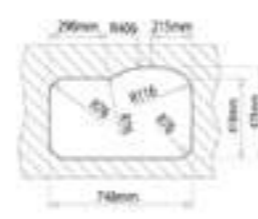

Bamboo Chopping Board REF: 115890015
Universal Inox Colander REF: 40199072
Dish Basket 330x490x130 Stainless Steel REF: 115890019

Bamboo Chopping Board REF: 115890015
Universal Inox Colander REF: 40199072
Dish Basket 330x490x130 Stainless Steel REF: 115890019

Wooden Chopping Board REF: 40199227
Colander Inox REF: 40199052
Dish Basket 330x490x130 Stainless Steel REF: 115890019

Wooden Chopping Board REF: 40199227
Colander Inox REF: 40199052
Dish Basket 330x490x130 Stainless Steel REF: 115890019