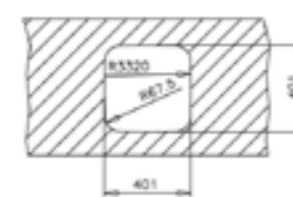

BE 52.46 D
TOTAL

- Stainless steel sink
- One bowl
- Undermount installation
- 3½" manual basket waste with overflow
- 250 mm deep bowl
- 60 cm base unit

COLOR Stainless Steel

EXTERNAL DIMENSIONS
Length 584mm Width 530mm Depth 250mm

RECOMMENDED ACCESSORIES

Dish Basket 330x490x130
Stainless Steel
REF: 115890019

Soap Dispenser
Stainless Steel
REF: 115890012

Basket Valve Decorative Lid
Stainless Steel
REF: 40199510

BE 42.46 D
TOTAL

- Stainless steel sink
- One bowl
- Undermount installation
- 3½" manual basket waste with overflow
- 250 mm deep bowl
- 50 cm base unit

COLOR Stainless Steel

EXTERNAL DIMENSIONS
Length 448mm Width 493mm Depth 250mm

RECOMMENDED ACCESSORIES

Dish Basket 330x490x130
Stainless Steel
REF: 115890019

Soap Dispenser
Stainless Steel
REF: 115890012

Basket Valve Decorative Lid
Stainless Steel
REF: 40199510

BE 40.40 PLUS
TOTAL

- Stainless steel sink
- One bowl
- Undermount installation
- 3½" manual basket waste with overflow
- 200 mm deep bowl
- 50 cm base unit

COLOR Stainless Steel

EXTERNAL DIMENSIONS
Length 435mm Width 435mm Depth 200mm

RECOMMENDED ACCESSORIES

Bamboo Chopping Board
REF: 115890015

Dish Basket 320.380
REF: 40199037

Universal Inox Colander
REF: 40199072

BE 40.40.25
TOTAL

- Stainless steel sink
- One bowl
- Undermount installation
- 3½" manual basket waste with overflow
- 250 mm deep bowl
- 50 cm base unit

COLOR Stainless Steel

EXTERNAL DIMENSIONS
Length 435mm Width 435mm Depth 250mm

RECOMMENDED ACCESSORIES

Bamboo Chopping Board
REF: 115890015

Dish Basket 320.380
REF: 40199037

Universal Inox Colander
REF: 40199072