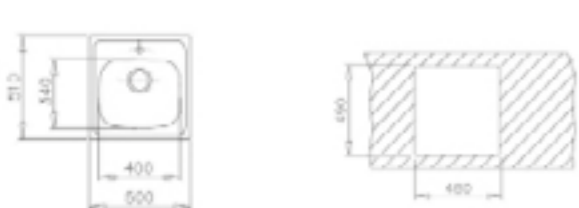

STARBRIGHT 50 E-XP 1B

EASY

NEW

- Stainless steel sink, Polished finish
- One bowl
- Inset installation
- 3½" manual basket waste and siphon
- 155 mm deep bowl
- 50 cm base unit

COLOR Stainless Steel

EXTERNAL DIMENSIONS

Length 500mm Width 510mm Depth 155mm

RECOMMENDED ACCESSORIES

STARBRIGHT 45 E-XP 1B 1D

EASY

NEW

- Stainless steel sink, Polished finish
- One bowl and one drainer, reversible
- Inset installation
- 3½" manual basket waste and siphon
- 160 mm deep bowl
- 45 cm base unit

COLOR Stainless Steel

EXTERNAL DIMENSIONS

Length 790mm Width 500mm Depth 160mm

RECOMMENDED ACCESSORIES

STARBRIGHT 45 E-XN 1B

EASY

NEW

- Stainless steel sink, Matt finish
- One bowl
- Inset installation
- 3½" manual basket waste and siphon
- 155 mm deep bowl
- 45 cm base unit

COLOR Stainless Steel

EXTERNAL DIMENSIONS

Length 465mm Width 440mm Depth 155mm

RECOMMENDED ACCESSORIES

STARBRIGHT 45 E-XN 1B RND

EASY

NEW

- Stainless steel sink, Matt finish
- One bowl
- 2-in-1 installation possibilities: inset or undermount
- 3½" waste hole
- 160 mm deep bowl
- 45 cm base unit

COLOR Stainless Steel

EXTERNAL DIMENSIONS

Length Ø450mm Width Ø450mm Depth 160mm

RECOMMENDED ACCESSORIES

UNDERMOUNT