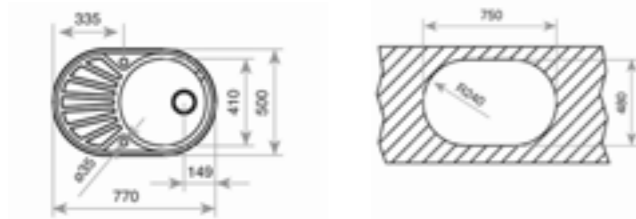

**DUETTA 2B**  
TOTAL

- Stainless steel sink
- Two bowls
- Inset installation
- 3½" manual basket waste
- 150 mm deep bowls
- 90 cm base unit

COLOR Stainless Steel

**EXTERNAL DIMENSIONS**

Length 915mm Width 482mm Depth 150mm