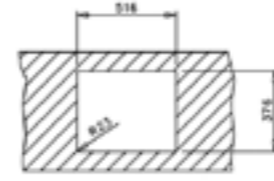

COLOR Stainless Steel

**EXTERNAL DIMENSIONS**

Length 566mm Width 426mm Depth 180mm

**RECOMMENDED ACCESSORIES**

**Soap Dispenser** REF: 115890012  
**Universal Soap Dispenser** REF: 115890011  
**Basket Valve Decorative Lid** REF: 40199510