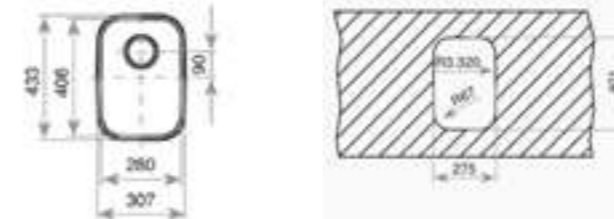

Bamboo Chopping Board
REF: 115890015

Soap Dispenser
REF: 115890012

Universal Inox Colander
REF: 40199072