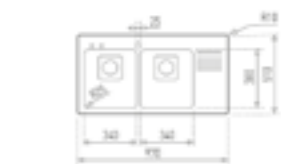

EXTERNAL DIMENSIONS

Length 970mm Width 510mm Depth 160mm

EXTERNAL DIMENSIONS

Length 970mm Width 510mm Depth 180mm

RECOMMENDED ACCESSORIES

RECOMMENDED ACCESSORIES

RECOMMENDED ACCESSORIES

RECOMMENDED ACCESSORIES