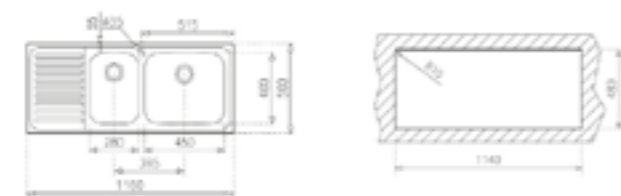

**EXTERNAL DIMENSIONS**

Length 1160mm Width 500mm Depth 200mm

**RECOMMENDED ACCESSORIES**

**Bamboo Chopping Board** REF: 115890015  
**Universal Inox Colander** REF: 40199072  
**Universal Cutting Board** REF: 115890009