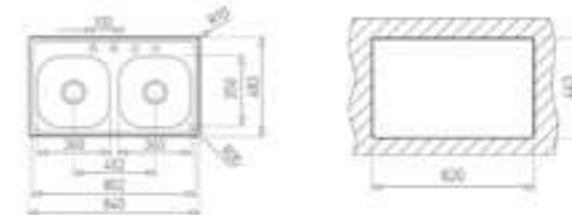

RECOMMENDED ACCESSORIES