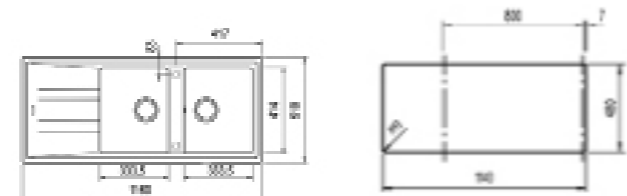

EXTERNAL DIMENSIONS

Length 1160mm Width 510mm Depth 200mm

RECOMMENDED ACCESSORIES

Decorative Lid REF: 40199510  
Dish Basket 330x490x130 Stainless Steel REF: 115890019  
Dish Basket 320.380 REF: 40199037