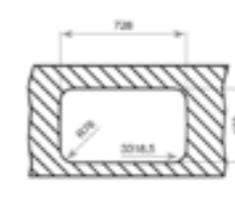

Bamboo Chopping Board REF: 115890015
Universal Inox Colander REF: 40199072
Dish Basket 330x490x130 Stainless Steel REF: 115890019

Bamboo Chopping Board REF: 115890015
Universal Inox Colander REF: 40199072
Dish Basket 330x490x130 Stainless Steel REF: 115890019

Wooden Chopping Board REF: 40199227
Colander Inox REF: 40199052
Dish Basket 330x490x130 Stainless Steel REF: 115890019

Wooden Chopping Board REF: 40199227
Colander Inox REF: 40199052
Dish Basket 330x490x130 Stainless Steel REF: 115890019