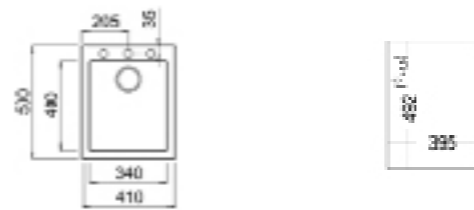

**FORSQUARE 34.40 TG AUTO**  
MAESTRO

NEW

- Tegrante+ sink
- One bowl
- Inset installation
- 3½" automatic basket waste with siphon
- 200 mm deep bowl
- 45 cm base unit

COLOR Bright Cream

EXTERNAL DIMENSIONS