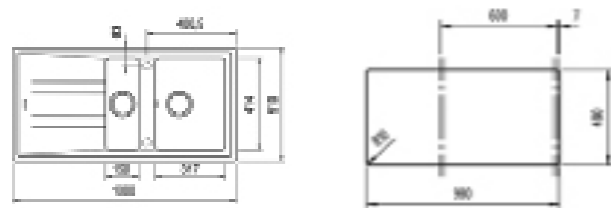

Decorative Lid
REF: 40199510

**Dish Basket 330x490x130
Stainless Steel**
REF: 115890019

Dish Basket 320.380
REF: 40199037