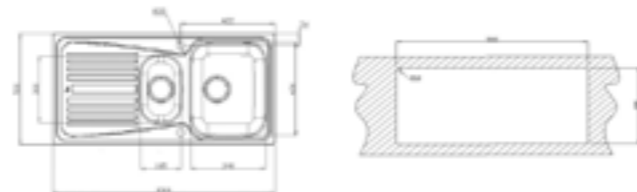

- Stainless steel sink
- One bowl, one auxiliary bowl and one drainer
- Inset installation
- 3 1/2" manual basket waste with siphon
- 150 and 86 mm deep bowls
- 60 cm base unit

COLOR Stainless Steel

EXTERNAL DIMENSIONS
Length 1000mm Width 500mm Depth 150mm

1. **RECOMMENDED ACCESSORIES**
2. Decorative Lid
     REF: 40199510
   - Dish Basket 330x490x130
     Stainless Steel
     REF: 115890019
   - Universal Soap Dispenser
     REF: 115890011