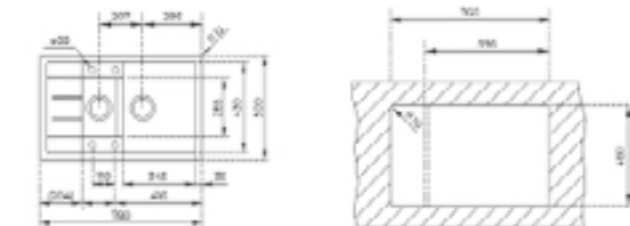

EXTERNAL DIMENSIONS

Length 780mm Width 500mm Depth 200mm

RECOMMENDED ACCESSORIES

**Wooden Chopping Board** REF: 40199227  
**Colander Inox** REF: 40199052  
**Dish Basket 330x490x130 Stainless Steel** REF: 115890019