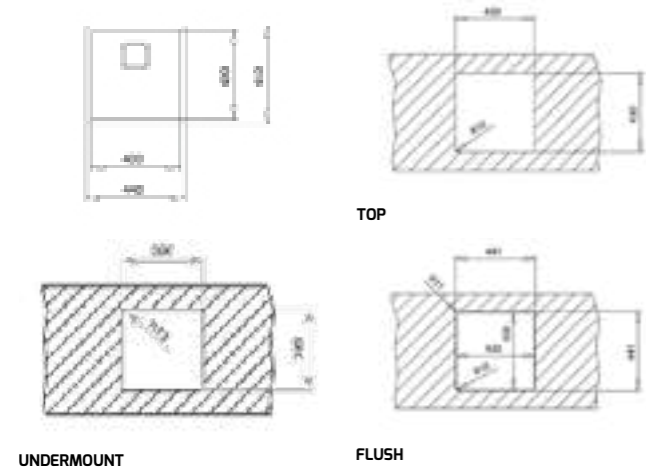

COLOR Stainless Steel

EXTERNAL DIMENSIONS

Length 440mm Width 440mm Depth 200mm

RECOMMENDED ACCESSORIES

**Bamboo Chopping Board** REF: 115890015  
**Universal Inox Colander** REF: 40199072  
**Wooden Cutting Board Plus Colander 34X40 R25** REF: 40199230