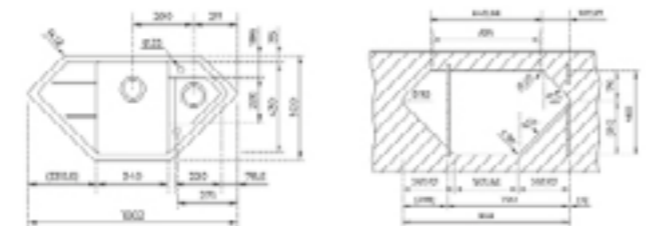

COLOR White

EXTERNAL DIMENSIONS

Length 1002mm Width 500mm Depth 205mm

RECOMMENDED ACCESSORIES

**Wooden Chopping Board** REF: 40199227  
**Colander Inox** REF: 40199052  
**Dish Basket 330x490x130 Stainless Steel** REF: 115890019