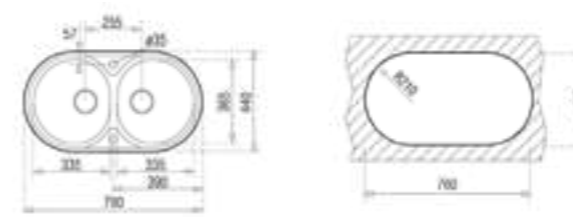

RECOMMENDED ACCESSORIES

RECOMMENDED ACCESSORIES

RECOMMENDED ACCESSORIES

RECOMMENDED ACCESSORIES