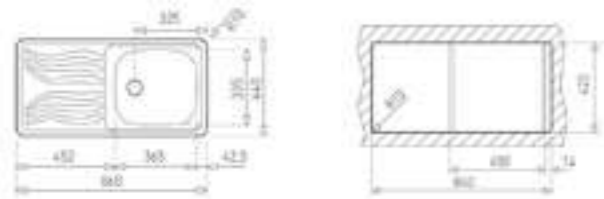

- Stainless steel sink
- One bowl and one drainer
- Inset installation
- 3 1/2" manual basket waste
- 140 mm deep bowl
- 45 cm base unit

COLOR Stainless Steel

EXTERNAL DIMENSIONS
Length 860mm Width 440mm Depth 140mm

1. **RECOMMENDED ACCESSORIES**
2. Universal Soap Dispenser
     REF: 115890011
   - Basket Valve Decorative Lid
     REF: 40199510
   - 1B Space-Saving Set
     REF: 61001097