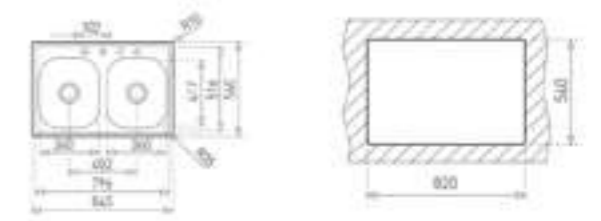

**EXTERNAL DIMENSIONS**

Length 840mm Width 560mm Depth 204mm

**RECOMMENDED ACCESSORIES**

**RECOMMENDED ACCESSORIES**

**RECOMMENDED ACCESSORIES**

**RECOMMENDED ACCESSORIES**

TOP

UNDERMOUNT