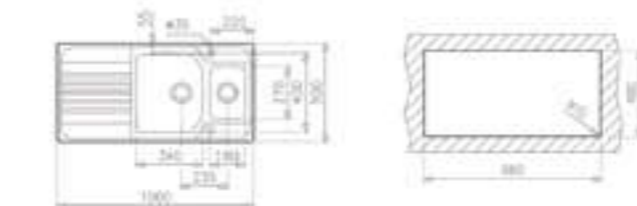

PREMIUM 2B 1D
MAESTRO

- Stainless steel sink
- Two bowls and one drainer
- Inset installation
- 3½" automatic basket waste with siphon
- 200 mm deep bowls
- 80 cm base unit

COLOR Stainless Steel

EXTERNAL DIMENSIONS

Length 1160mm Width 500mm Depth 200mm

RECOMMENDED ACCESSORIES

PREMIUM 2B 80
MAESTRO

- Stainless steel sink
- Two bowls
- Inset installation
- 3½" manual basket waste with siphon
- 200 mm deep bowls
- 80 cm base unit

COLOR Stainless Steel

EXTERNAL DIMENSIONS

Length 800mm Width 500mm Depth 200mm

RECOMMENDED ACCESSORIES

PREMIUM 1½B 1D
MAESTRO

- Stainless steel sink
- One bowl, one auxiliary bowl and one drainer
- Inset installation
- 3½" automatic basket waste with siphon
- 200 and 135 mm deep bowls
- 60 cm base unit

COLOR Stainless Steel

EXTERNAL DIMENSIONS

Length 1000mm Width 500mm Depth 200mm

RECOMMENDED ACCESSORIES

PREMIUM 1B 1D
MAESTRO

- Stainless steel sink
- One bowl and one drainer
- Inset installation
- 3½" automatic basket waste with siphon
- 200 mm deep bowl
- 50 cm base unit

COLOR Stainless Steel

EXTERNAL DIMENSIONS

Length 860mm Width 500mm Depth 200mm

RECOMMENDED ACCESSORIES