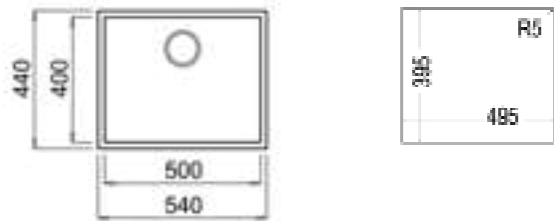

**SQUARE 50.40 TG**  
MAESTRO

NEW

- Tegrante+ sink
- One bowl
- Undermount installation
- 3½" manual basket waste with siphon
- 200 mm deep bowl
- 60 cm base unit

COLOR Bright Cream

EXTERNAL DIMENSIONS

Length 540mm Width 440mm Depth 200mm