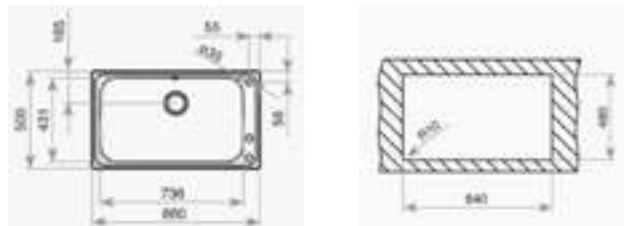

BAHIA 1B PLUS
TOTAL

- Stainless steel sink
- One bowl
- Inset installation
- 3½" automatic basket waste with siphon
- 220 mm deep bowl
- 90 cm base unit

COLOR Stainless Steel

EXTERNAL DIMENSIONS
Length 860mm Width 500mm Depth 220mm

RECOMMENDED ACCESSORIES

Wooden Chopping Board REF: 40199227
Colander Inox REF: 40199052
Dish Basket 330x490x130 Stainless Steel REF: 115890019

VITAE 60 B 1½B 1D
TOTAL

- Stainless steel sink
- One bowl, one auxiliary bowl and one drainer
- Inset installation
- 3½" manual basket waste with siphon
- 190 and 130 mm deep bowls
- 60 cm base unit

COLOR Stainless Steel

EXTERNAL DIMENSIONS
Length 1000mm Width 500mm Depth 190mm

RECOMMENDED ACCESSORIES

Bamboo Chopping Board REF: 115890015
Dish Basket 320.380 REF: 40199037
Universal Inox Colander REF: 40199072

VITAE 45 B 1B 1D
TOTAL

- Stainless steel sink
- One bowl and one drainer
- Inset installation
- 3½" manual basket waste with siphon
- 190 mm deep bowl
- 45 cm base unit

COLOR Stainless Steel

EXTERNAL DIMENSIONS
Length 860mm Width 500mm Depth 190mm

RECOMMENDED ACCESSORIES

Bamboo Chopping Board REF: 115890015
Dish Basket 320.380 REF: 40199037
Universal Inox Colander REF: 40199072

PRINCESS 60 1½B 1D
TOTAL

- Stainless steel sink
- One bowl, one auxiliary bowl and one drainer
- Inset installation
- 3½" manual waste
- 150 and 120 mm deep bowls
- 60 cm base unit

COLOR Stainless Steel

EXTERNAL DIMENSIONS
Length 1000mm Width 500mm Depth 150mm

RECOMMENDED ACCESSORIES

Decorative Lid REF: 40199510
Dish Basket 330x490x130 Stainless Steel REF: 115890019
Universal Soap Dispenser REF: 115890011