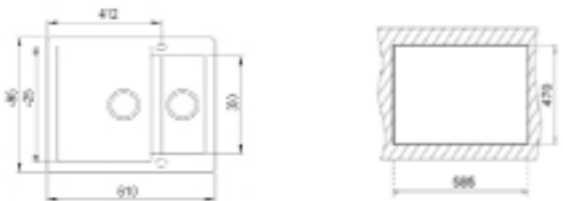

CLIVO 60 S-TQ 1½B AUTO
EASY

NEW

- Tequartz sink
- One bowl and one auxiliary bowl
- Inset installation
- 3½" automatic basket waste with siphon
- 190 and 110 mm deep bowls
- 60 cm base unit

COLOR Onyx black

EXTERNAL DIMENSIONS

Length 610mm Width 495mm Depth 190mm

RECOMMENDED ACCESSORIES

Soap Dispenser REF: 115890012
Wooden Chopping Board REF: 40199227
Dish Basket 330x490x130 Stainless Steel REF: 115890019

CLIVO 60 S-TQ 1½B AUTO
EASY

NEW

- Tequartz sink
- One bowl and one auxiliary bowl
- Inset installation
- 3½" automatic basket waste with siphon
- 190 and 110 mm deep bowls
- 60 cm base unit

COLOR Alugraumetallic

EXTERNAL DIMENSIONS

Length 610mm Width 495mm Depth 190mm

RECOMMENDED ACCESSORIES

Soap Dispenser REF: 115890012
Wooden Chopping Board REF: 40199227
Dish Basket 330x490x130 Stainless Steel REF: 115890019

CLIVO 60 S-TQ 1½B AUTO
EASY

NEW

- Tequartz sink
- One bowl and one auxiliary bowl
- Inset installation
- 3½" automatic basket waste with siphon
- 190 and 110 mm deep bowls
- 60 cm base unit

COLOR Topasbeige

EXTERNAL DIMENSIONS

Length 610mm Width 495mm Depth 190mm

RECOMMENDED ACCESSORIES

Soap Dispenser REF: 115890012
Wooden Chopping Board REF: 40199227
Dish Basket 330x490x130 Stainless Steel REF: 115890019

CLIVO 50 S-TQ 1B AUTO
EASY

NEW

- Tequartz sink
- One bowl
- Inset installation
- 3½" automatic basket waste with siphon
- 190 mm deep bowl
- 50 cm base unit

COLOR Onyx black

EXTERNAL DIMENSIONS

Length 490mm Width 455mm Depth 190mm

RECOMMENDED ACCESSORIES

Soap Dispenser REF: 115890012
Wooden Chopping Board REF: 40199227
Dish Basket 330x490x130 Stainless Steel REF: 115890019