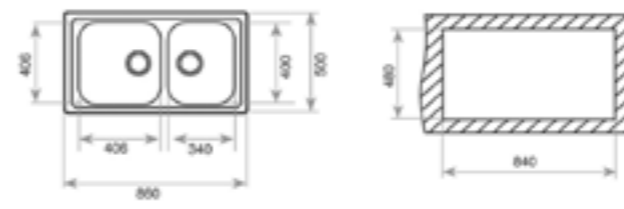

CLASSIC 2B 1D
TOTAL

- Stainless steel sink
- Two bowls and one drainer
- Inset installation
- 3½" manual basket waste with siphon
- 190 mm deep bowls
- 80 cm base unit

COLOR Stainless Steel

EXTERNAL DIMENSIONS
Length 1160mm Width 500mm Depth 190mm

RECOMMENDED ACCESSORIES

CLASSIC 2B 80
TOTAL

- Stainless steel sink
- Two bowls
- Inset installation
- 3½" manual basket waste
- 190 mm deep bowls
- 80 cm base unit

COLOR Stainless Steel

EXTERNAL DIMENSIONS
Length 800mm Width 500mm Depth 190mm

RECOMMENDED ACCESSORIES

CLASSIC 2B 86
TOTAL

- Stainless steel sink
- Two bowls
- Inset installation
- 3½" manual basket waste with siphon
- 190 mm deep bowls
- 90 cm base unit

COLOR Stainless Steel

EXTERNAL DIMENSIONS
Length 860mm Width 500mm Depth 190mm

RECOMMENDED ACCESSORIES

CLASSIC 2½B
TOTAL

- Stainless steel sink
- Two bowls and one auxiliary bowl
- Inset installation
- 3½" manual basket waste
- 190 and 135 mm deep bowls
- 100 cm base unit

COLOR Stainless Steel

EXTERNAL DIMENSIONS
Length 1000mm Width 500mm Depth 190mm

RECOMMENDED ACCESSORIES