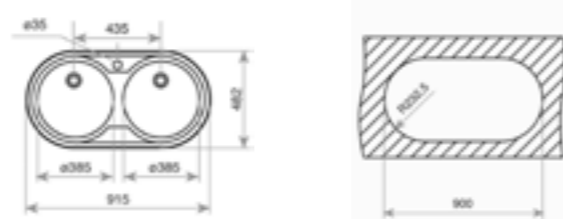

- Stainless steel sink
- One bowl and one drainer
- Inset installation
- 3½" manual basket waste
- 180 mm deep bowl
- 45 cm base unit

COLOR Stainless Steel

EXTERNAL DIMENSIONS

Length 770mm Width 500mm Depth 180mm

RECOMMENDED ACCESSORIES

DUETTA 2B
TOTAL

- Stainless steel sink
- Two bowls
- Inset installation
- 3½" manual basket waste
- 150 mm deep bowls
- 90 cm base unit

COLOR Stainless Steel

EXTERNAL DIMENSIONS

Length 915mm Width 482mm Depth 150mm

RECOMMENDED ACCESSORIES

DUETTA 1B 1D
TOTAL

- Stainless steel sink
- One bowl and one drainer
- Inset installation
- 3½" manual basket waste
- 150 mm deep bowl
- 60 cm base unit

COLOR Stainless Steel

EXTERNAL DIMENSIONS

Length 915mm Width 482mm Depth 150mm

RECOMMENDED ACCESSORIES

ERC 1B
EASY

- Stainless steel sink
- One bowl
- Inset installation
- 3½" manual basket waste
- 180 mm deep bowl
- 45 cm base unit

COLOR Stainless Steel

EXTERNAL DIMENSIONS

Length Ø450mm Width Ø450mm Depth 180mm

RECOMMENDED ACCESSORIES