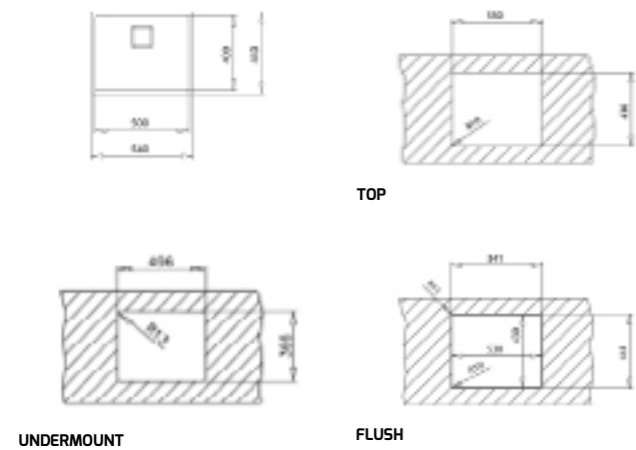

COLOR Titanium

EXTERNAL DIMENSIONS

Length 540mm Width 440mm Depth 200mm

RECOMMENDED ACCESSORIES

**Bamboo Chopping Board** REF: 115890015  
**Universal Inox Colander** REF: 40199072  
**Wooden Cutting Board Plus Colander 34X40 R25** REF: 40199230