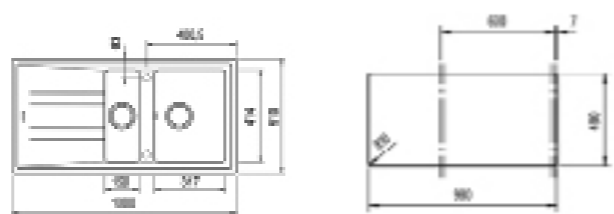

Decorative Lid REF: 40199510
Dish Basket 330x490x130 Stainless Steel REF: 115890019
Dish Basket 320.380 REF: 40199037