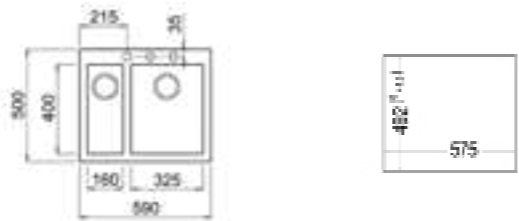

FORSQUARE 2B 590 TG AUTO
MAESTRO

NEW

- Tegrante+ sink
- Two bowls
- Inset installation
- 3 1/2" automatic basket waste with siphon
- 200 and 155 mm deep bowls
- 60 cm base unit

COLOR Avena Beige

EXTERNAL DIMENSIONS

Length 590mm Width 500mm Depth 200mm

RECOMMENDED ACCESSORIES

FORSQUARE 2B 590 TG AUTO
MAESTRO

NEW

- Tegrante+ sink
- Two bowls
- Inset installation
- 3 1/2" automatic basket waste with siphon
- 200 and 155 mm deep bowls
- 60 cm base unit

COLOR Artic White

EXTERNAL DIMENSIONS

Length 590mm Width 500mm Depth 200mm

RECOMMENDED ACCESSORIES

FORSQUARE 72.40 TG AUTO
MAESTRO

NEW

- Tegrante+ sink
- One bowl
- Inset installation
- 3 1/2" automatic basket waste with siphon
- 200 mm deep bowl
- 80 cm base unit

COLOR Black

EXTERNAL DIMENSIONS

Length 790mm Width 500mm Depth 200mm

RECOMMENDED ACCESSORIES

FORSQUARE 72.40 TG AUTO
MAESTRO

NEW

- Tegrante+ sink
- One bowl
- Inset installation
- 3 1/2" automatic basket waste with siphon
- 200 mm deep bowl
- 80 cm base unit

COLOR Stone Grey

EXTERNAL DIMENSIONS

Length 790mm Width 500mm Depth 200mm

RECOMMENDED ACCESSORIES