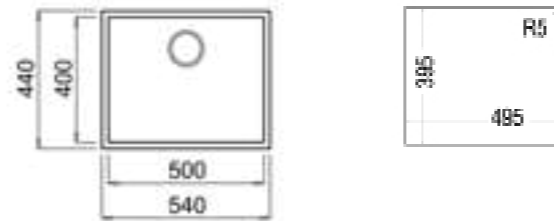

SQUARE 50.40 TG
MAESTRO

NEW

- Tegrante+ sink
- One bowl
- Undermount installation
- 3½" manual basket waste with siphon
- 200 mm deep bowl
- 60 cm base unit

COLOR Stone Grey

EXTERNAL DIMENSIONS

Length 540mm Width 440mm Depth 200mm

RECOMMENDED ACCESSORIES

SQUARE 50.40 TG
MAESTRO

NEW

- Tegrante+ sink
- One bowl
- Undermount installation
- 3½" manual basket waste with siphon
- 200 mm deep bowl
- 60 cm base unit

COLOR Bright Cream

EXTERNAL DIMENSIONS

Length 540mm Width 440mm Depth 200mm

RECOMMENDED ACCESSORIES

SQUARE 50.40 TG
MAESTRO

NEW

- Tegrante+ sink
- One bowl
- Undermount installation
- 3½" manual basket waste with siphon
- 200 mm deep bowl
- 60 cm base unit

COLOR Avena Beige

EXTERNAL DIMENSIONS

Length 540mm Width 440mm Depth 200mm

RECOMMENDED ACCESSORIES

SQUARE 50.40 TG
MAESTRO

NEW

- Tegrante+ sink
- One bowl
- Undermount installation
- 3½" manual basket waste with siphon
- 200 mm deep bowl
- 60 cm base unit

COLOR Artic White

EXTERNAL DIMENSIONS

Length 540mm Width 440mm Depth 200mm

RECOMMENDED ACCESSORIES