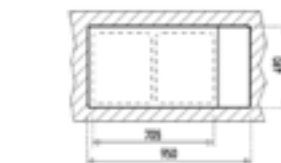

EXTERNAL DIMENSIONS

Length 970mm Width 510mm Depth 160mm

EXTERNAL DIMENSIONS

Length 970mm Width 510mm Depth 180mm

RECOMMENDED ACCESSORIES

RECOMMENDED ACCESSORIES

RECOMMENDED ACCESSORIES

RECOMMENDED ACCESSORIES