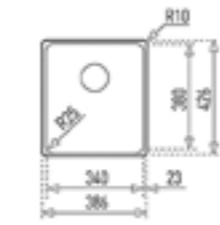

COLOR Stainless Steel

**EXTERNAL DIMENSIONS**

Length 386mm Width 426mm Depth 160mm

**RECOMMENDED ACCESSORIES**

**Soap Dispenser** REF: 115890012  
**Universal Soap Dispenser** REF: 115890011  
**Basket Valve Decorative Lid** REF: 40199510