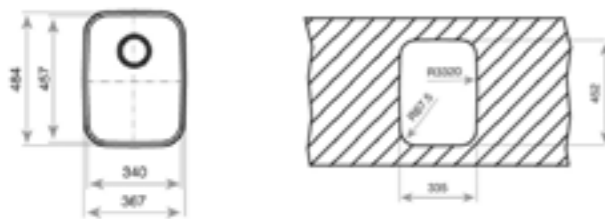

Dish Basket 330x490x130
Stainless Steel
REF: 115890019

Soap Dispenser
REF: 115890012

Basket Valve Decorative Lid
REF: 40199510