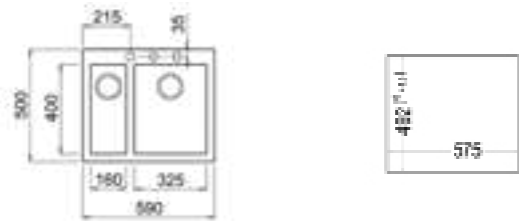

FORSQUARE 2B 590 TG AUTO
MAESTRO

NEW

- Tegrante+ sink
- Two bowls
- Inset installation
- 3 1/2" automatic basket waste with siphon
- 200 and 155 mm deep bowls
- 60 cm base unit

COLOR Avena Beige

EXTERNAL DIMENSIONS

Length 590mm Width 500mm Depth 200mm

RECOMMENDED ACCESSORIES

FORSQUARE 2B 590 TG AUTO
MAESTRO

NEW

- Tegrante+ sink
- Two bowls
- Inset installation
- 3 1/2" automatic basket waste with siphon
- 200 and 155 mm deep bowls
- 60 cm base unit

COLOR Artic White

EXTERNAL DIMENSIONS

Length 590mm Width 500mm Depth 200mm

RECOMMENDED ACCESSORIES

FORSQUARE 72.40 TG AUTO
MAESTRO

NEW

- Tegrante+ sink
- One bowl
- Inset installation
- 3 1/2" automatic basket waste with siphon
- 200 mm deep bowl
- 80 cm base unit

COLOR Black

EXTERNAL DIMENSIONS

Length 790mm Width 500mm Depth 200mm

RECOMMENDED ACCESSORIES

FORSQUARE 72.40 TG AUTO
MAESTRO

NEW

- Tegrante+ sink
- One bowl
- Inset installation
- 3 1/2" automatic basket waste with siphon
- 200 mm deep bowl
- 80 cm base unit

COLOR Stone Grey

EXTERNAL DIMENSIONS

Length 790mm Width 500mm Depth 200mm

RECOMMENDED ACCESSORIES