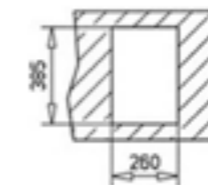

RECOMMENDED ACCESSORIES

RECOMMENDED ACCESSORIES

RECOMMENDED ACCESSORIES