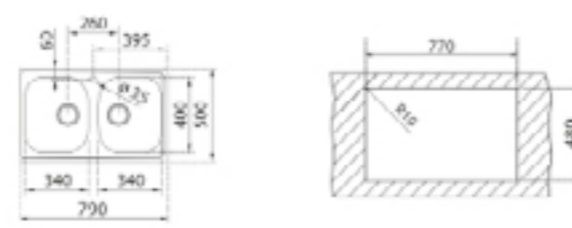

EXTERNAL DIMENSIONS

Length 790mm Width 500mm Depth 160mm

RECOMMENDED ACCESSORIES

Bamboo Chopping Board REF: 115890015  
 Universal Inox Colander REF: 40199072  
 Universal Cutting Board REF: 115890009

**STARBRIGHT 60 E-XP 1½B 1D**