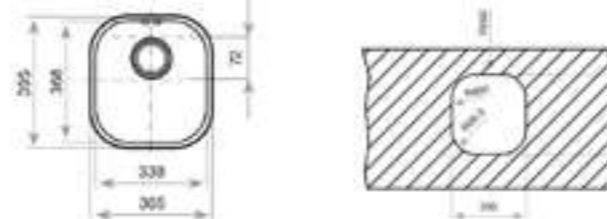

COLOR Stainless Steel

EXTERNAL DIMENSIONS

Length 365mm Width 395mm Depth 155mm

RECOMMENDED ACCESSORIES

**Soap Dispenser**  
REF: 115890012

**Universal Soap Dispenser**  
REF: 115890011

**Basket Valve Decorative Lid**  
REF: 40199510