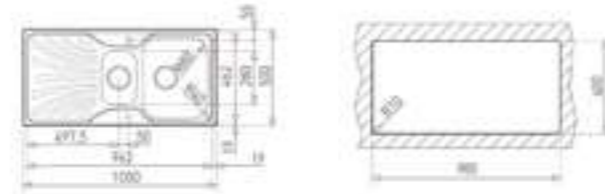

**NERISSA 50 1B 1D**  
TOTAL

- Stainless steel sink
- One bowl and one drainer
- Inset installation
- 3½" manual basket waste with siphon
- 150 mm deep bowl
- 45 cm base unit

COLOR Stainless Steel

EXTERNAL DIMENSIONS