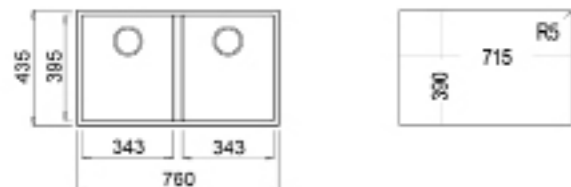

**SQUARE 2B 560 TG**  
MAESTRO

NEW

- Tegrante+ sink
- Two bowls
- Undermount installation
- 3½" manual basket waste with siphon
- 200 and 155 mm deep bowls
- 60 cm base unit

COLOR  Black

EXTERNAL DIMENSIONS