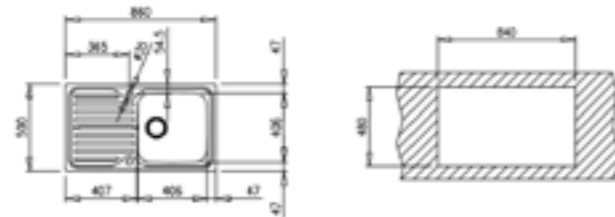

CLASSIC MAX 1B 1D
TOTAL

- Stainless steel sink
- One bowl and one drainer
- Inset installation
- 3½" manual basket waste with siphon
- 200 mm deep bowl
- 60 cm base unit

COLOR Stainless Steel

EXTERNAL DIMENSIONS

Length 860mm Width 500mm Depth 200mm

RECOMMENDED ACCESSORIES

CLASSIC 1B 1D
TOTAL

- Stainless steel sink
- One bowl and one drainer
- Inset installation
- 3½" manual basket waste with siphon
- 190 mm deep bowl
- 50 cm base unit

COLOR Stainless Steel

EXTERNAL DIMENSIONS

Length 860mm Width 500mm Depth 190mm

RECOMMENDED ACCESSORIES

CLASSIC 1B ½D 650
TOTAL

- Stainless steel sink
- One bowl and half drainer
- Inset installation
- 3½" manual basket waste
- 180 mm deep bowl
- 45 cm base unit

COLOR Stainless Steel

EXTERNAL DIMENSIONS

Length 650mm Width 500mm Depth 180mm

RECOMMENDED ACCESSORIES

CLASSIC 1B ½D 580
TOTAL

- Stainless steel sink
- One bowl and half drainer
- Inset installation
- 3½" manual basket waste with siphon
- 150 mm deep bowl
- 45 cm base unit

COLOR Stainless Steel

EXTERNAL DIMENSIONS

Length 650mm Width 500mm Depth 150mm

RECOMMENDED ACCESSORIES