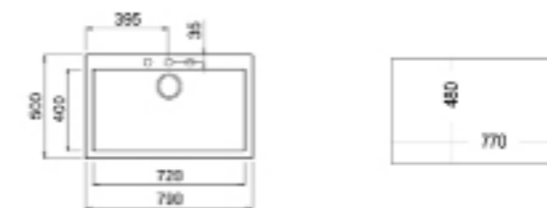

FORSQUARE 72.40 TG AUTO
MAESTRO

NEW

- Tegrante+ sink
- One bowl
- Inset installation
- 3½" automatic basket waste with siphon
- 200 mm deep bowl
- 80 cm base unit

COLOR Bright Cream

EXTERNAL DIMENSIONS

Length 790mm Width 500mm Depth 200mm

RECOMMENDED ACCESSORIES

FORSQUARE 72.40 TG AUTO
MAESTRO

NEW

- Tegrante+ sink
- One bowl
- Inset installation
- 3½" automatic basket waste with siphon
- 200 mm deep bowl
- 80 cm base unit

COLOR Avena Beige

EXTERNAL DIMENSIONS

Length 790mm Width 500mm Depth 200mm

RECOMMENDED ACCESSORIES

FORSQUARE 72.40 TG AUTO
MAESTRO

NEW

- Tegrante+ sink
- One bowl
- Inset installation
- 3½" automatic basket waste with siphon
- 200 mm deep bowl
- 80 cm base unit

COLOR Artic White

EXTERNAL DIMENSIONS

Length 790mm Width 500mm Depth 200mm

RECOMMENDED ACCESSORIES

FORSQUARE 50.40 TG AUTO
MAESTRO

NEW

- Tegrante+ sink
- One bowl
- Inset installation
- 3½" automatic basket waste with siphon
- 200 mm deep bowl
- 60 cm base unit

COLOR Black

EXTERNAL DIMENSIONS

Length 570mm Width 500mm Depth 200mm

RECOMMENDED ACCESSORIES