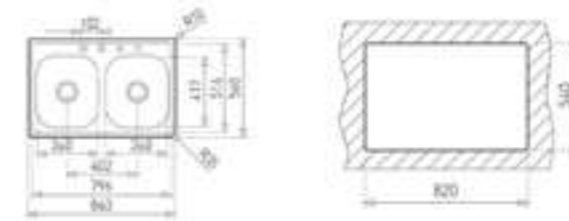

**EXTERNAL DIMENSIONS**

Length 840mm Width 560mm Depth 204mm

**RECOMMENDED ACCESSORIES**

**RECOMMENDED ACCESSORIES**

**RECOMMENDED ACCESSORIES**

**RECOMMENDED ACCESSORIES**

TOP

UNDERMOUNT