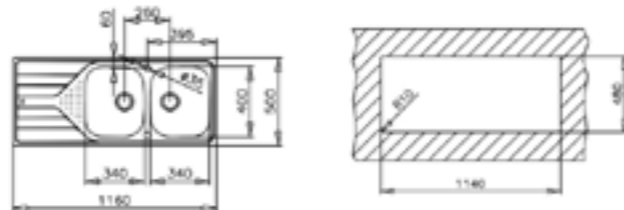

COLOR Stainless Steel

EXTERNAL DIMENSIONS

Length 1160mm Width 500mm Depth 160mm

RECOMMENDED ACCESSORIES

**Bamboo Chopping Board** REF: 115890015  
**Universal Inox Colander** REF: 40199072  
**Universal Cutting Board** REF: 115890009