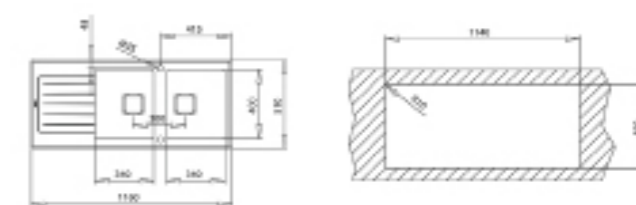

COLOR Black Glass

EXTERNAL DIMENSIONS

Length 1160mm Width 510mm Depth 200mm

RECOMMENDED ACCESSORIES

**Bamboo Chopping Board** REF: 115890015  
**Universal Inox Colander** REF: 40199072  
**Wooden Cutting Board Plus Colander 34X40 R25** REF: 40199230