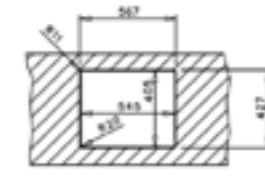

FRAME FR60SHF
MAESTRO

- Stainless steel sink
- One bowl and one auxiliary bowl
- 2-in-1 installation possibilities: flush or undermount
- 3/2" automatic basket waste with siphon
- 160 and 120 mm deep bowls
- 60 cm base unit

COLOR Stainless Steel

EXTERNAL DIMENSIONS

Length 595mm Width 510mm Depth 160mm

RECOMMENDED ACCESSORIES

UNDERMOUNT

FLUSH

FRAME FR60SXF
MAESTRO

- Stainless steel sink
- One bowl
- 2-in-1 installation possibilities: flush or undermount
- 3/2" automatic basket waste with siphon
- 180 mm deep bowl
- 60 cm base unit

COLOR Stainless Steel

EXTERNAL DIMENSIONS

Length 595mm Width 510mm Depth 180mm

RECOMMENDED ACCESSORIES

UNDERMOUNT

FLUSH

FRAME FR520F-T
MAESTRO

- Stainless steel sink
- One bowl
- 2-in-1 installation possibilities: flush or undermount
- 3/2" manual basket waste with siphon
- 180 mm deep bowl
- 60 cm base unit

COLOR Stainless Steel

EXTERNAL DIMENSIONS

Length 566mm Width 426mm Depth 180mm

RECOMMENDED ACCESSORIES

UNDERMOUNT

FLUSH

FRAME FR340F-T
MAESTRO

- Stainless steel sink
- One bowl
- 2-in-1 installation possibilities: flush or undermount
- 3/2" manual basket waste with siphon
- 160 mm deep bowl
- 40 cm base unit

COLOR Stainless Steel

EXTERNAL DIMENSIONS

Length 386mm Width 426mm Depth 160mm

RECOMMENDED ACCESSORIES

UNDERMOUNT

FLUSH