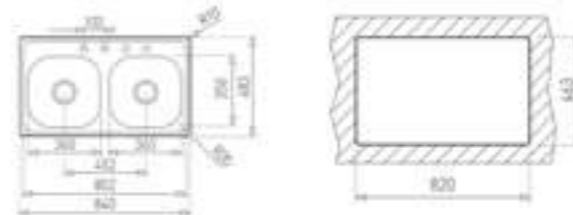

RECOMMENDED ACCESSORIES