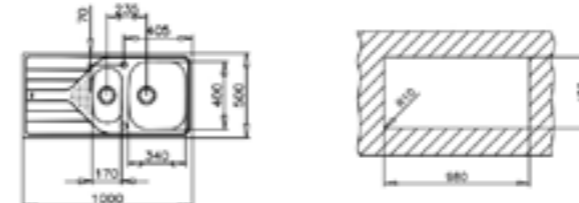

COLOR Stainless Steel

EXTERNAL DIMENSIONS

Length 1000mm Width 500mm Depth 160mm

RECOMMENDED ACCESSORIES

**Bamboo Chopping Board** REF: 115890015  
**Universal Inox Colander** REF: 40199072  
**Universal Cutting Board** REF: 115890009