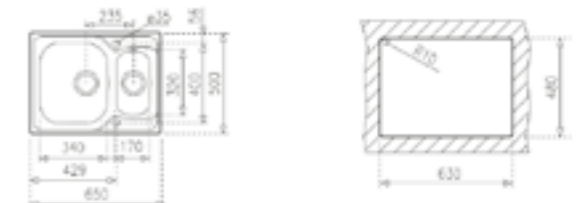

COLOR Stainless Steel

EXTERNAL DIMENSIONS

Length 650mm Width 500mm Depth 160mm

RECOMMENDED ACCESSORIES

**Bamboo Chopping Board** REF: 115890015  
**Dish Basket 320.380** REF: 40199037  
**Universal Inox Colander** REF: 40199072