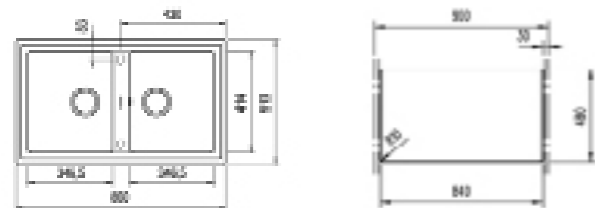

STONE 90 B-TG 2B AUTO
MAESTRO

NEW

- Tegrante+ sink
- Two bowls
- Inset installation
- 3½" automatic basket waste with siphon
- 200 mm deep bowls
- 90 cm base unit

COLOR White

EXTERNAL DIMENSIONS

Length 860mm Width 510mm Depth 200mm

RECOMMENDED ACCESSORIES

Decorative Lid
REF: 40199510

**Dish Basket 330x490x130
Stainless Steel**
REF: 115890019

Dish Basket 320.380
REF: 40199037

STONE 60 L-TG 1B 1D AUTO
MAESTRO

NEW

- Tegrante+ sink
- One bowl and one drainer
- Inset installation
- 3½" automatic basket waste with siphon
- 200 mm deep bowl
- 60 cm base unit

COLOR Carbon

EXTERNAL DIMENSIONS

Length 1000mm Width 510mm Depth 200mm

RECOMMENDED ACCESSORIES

Decorative Lid
REF: 40199510

**Dish Basket 330x490x130
Stainless Steel**
REF: 115890019

Dish Basket 320.380
REF: 40199037

STONE 60 L-TG 1B 1D AUTO
MAESTRO

NEW

- Tegrante+ sink
- One bowl and one drainer
- Inset installation
- 3½" automatic basket waste with siphon
- 200 mm deep bowl
- 60 cm base unit

COLOR Metallic Black

EXTERNAL DIMENSIONS

Length 1000mm Width 510mm Depth 200mm

RECOMMENDED ACCESSORIES

Decorative Lid
REF: 40199510

**Dish Basket 330x490x130
Stainless Steel**
REF: 115890019

Dish Basket 320.380
REF: 40199037

STONE 60 L-TG 1B 1D AUTO
MAESTRO

NEW

- Tegrante+ sink
- One bowl and one drainer
- Inset installation
- 3½" automatic basket waste with siphon
- 200 mm deep bowl
- 60 cm base unit

COLOR Dark Grey

EXTERNAL DIMENSIONS

Length 1000mm Width 510mm Depth 200mm

RECOMMENDED ACCESSORIES

Decorative Lid
REF: 40199510

**Dish Basket 330x490x130
Stainless Steel**
REF: 115890019

Dish Basket 320.380
REF: 40199037