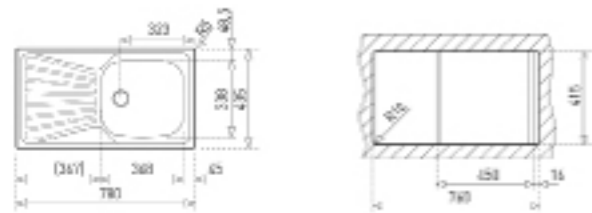

RECOMMENDED ACCESSORIES