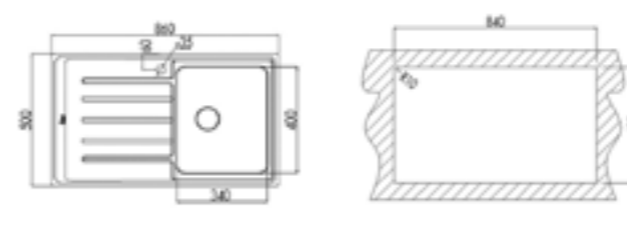

BAHIA 1B PLUS
TOTAL

- Stainless steel sink
- One bowl
- Inset installation
- 3½" automatic basket waste with siphon
- 220 mm deep bowl
- 90 cm base unit

COLOR Stainless Steel

EXTERNAL DIMENSIONS
Length 860mm Width 500mm Depth 220mm

RECOMMENDED ACCESSORIES

Wooden Chopping Board REF: 40199227
Colander Inox REF: 40199052
Dish Basket 330x490x130 Stainless Steel REF: 115890019

VITAE 60 B 1½B 1D
TOTAL

- Stainless steel sink
- One bowl, one auxiliary bowl and one drainer
- Inset installation
- 3½" manual basket waste with siphon
- 190 and 130 mm deep bowls
- 60 cm base unit

COLOR Stainless Steel

EXTERNAL DIMENSIONS
Length 1000mm Width 500mm Depth 190mm

RECOMMENDED ACCESSORIES

Bamboo Chopping Board REF: 115890015
Dish Basket 320.380 REF: 40199037
Universal Inox Colander REF: 40199072

VITAE 45 B 1B 1D
TOTAL

- Stainless steel sink
- One bowl and one drainer
- Inset installation
- 3½" manual basket waste with siphon
- 190 mm deep bowl
- 45 cm base unit

COLOR Stainless Steel

EXTERNAL DIMENSIONS
Length 860mm Width 500mm Depth 190mm

RECOMMENDED ACCESSORIES

Bamboo Chopping Board REF: 115890015
Dish Basket 320.380 REF: 40199037
Universal Inox Colander REF: 40199072

PRINCESS 60 1½B 1D
TOTAL

- Stainless steel sink
- One bowl, one auxiliary bowl and one drainer
- Inset installation
- 3½" manual waste
- 150 and 120 mm deep bowls
- 60 cm base unit

COLOR Stainless Steel

EXTERNAL DIMENSIONS
Length 1000mm Width 500mm Depth 150mm

RECOMMENDED ACCESSORIES

Decorative Lid REF: 40199510
Dish Basket 330x490x130 Stainless Steel REF: 115890019
Universal Soap Dispenser REF: 115890011