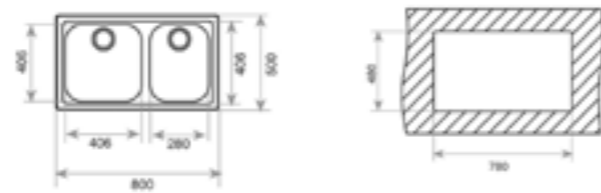

COLOR  Stainless Steel

**EXTERNAL DIMENSIONS**  
Length 800mm Width 500mm Depth 190mm

**RECOMMENDED ACCESSORIES**

**Bamboo Chopping Board** REF: 115890015  
**Universal Inox Colander** REF: 40199072  
**Universal Cutting Board** REF: 115890009