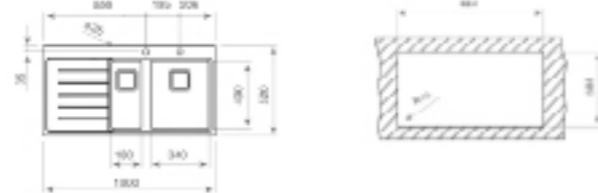

COLOR Stainless Steel

EXTERNAL DIMENSIONS

Length 1000mm Width 520mm Depth 200mm

INCLUDED ACCESSORIES

**Bamboo Cutting Board** REF: 40199236  
**Universal Inox Colander** REF: 40199072  
**Soap Dispenser** REF: 115890012