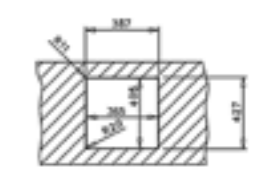

FRAME FR60SHF
MAESTRO

- Stainless steel sink
- One bowl and one auxiliary bowl
- 2-in-1 installation possibilities: flush or undermount
- 3/2" automatic basket waste with siphon
- 160 and 120 mm deep bowls
- 60 cm base unit

COLOR Stainless Steel

EXTERNAL DIMENSIONS

Length 595mm Width 510mm Depth 160mm

RECOMMENDED ACCESSORIES

UNDERMOUNT

FLUSH

FRAME FR60SXF
MAESTRO

- Stainless steel sink
- One bowl
- 2-in-1 installation possibilities: flush or undermount
- 3/2" automatic basket waste with siphon
- 180 mm deep bowl
- 60 cm base unit

COLOR Stainless Steel

EXTERNAL DIMENSIONS

Length 595mm Width 510mm Depth 180mm

RECOMMENDED ACCESSORIES

UNDERMOUNT

FLUSH

FRAME FR520F-T
MAESTRO

- Stainless steel sink
- One bowl
- 2-in-1 installation possibilities: flush or undermount
- 3/2" manual basket waste with siphon
- 180 mm deep bowl
- 60 cm base unit

COLOR Stainless Steel

EXTERNAL DIMENSIONS

Length 566mm Width 426mm Depth 180mm

RECOMMENDED ACCESSORIES

UNDERMOUNT

FLUSH

FRAME FR340F-T
MAESTRO

- Stainless steel sink
- One bowl
- 2-in-1 installation possibilities: flush or undermount
- 3/2" manual basket waste with siphon
- 160 mm deep bowl
- 40 cm base unit

COLOR Stainless Steel

EXTERNAL DIMENSIONS

Length 386mm Width 426mm Depth 160mm

RECOMMENDED ACCESSORIES

UNDERMOUNT

FLUSH