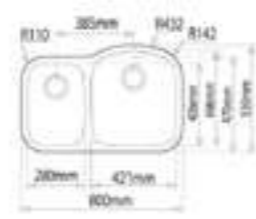

Bamboo Chopping Board REF: 115890015
Universal Inox Colander REF: 40199072
Dish Basket 330x490x130 Stainless Steel REF: 115890019

Bamboo Chopping Board REF: 115890015
Universal Inox Colander REF: 40199072
Dish Basket 330x490x130 Stainless Steel REF: 115890019

Wooden Chopping Board REF: 40199227
Colander Inox REF: 40199052
Dish Basket 330x490x130 Stainless Steel REF: 115890019

Wooden Chopping Board REF: 40199227
Colander Inox REF: 40199052
Dish Basket 330x490x130 Stainless Steel REF: 115890019