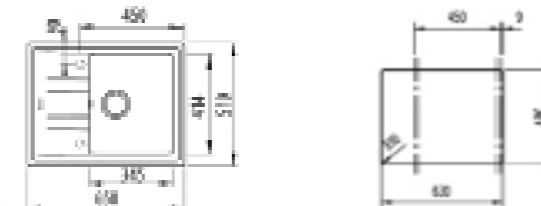

Decorative Lid
REF: 40199510

Dish Basket 330x490x130
Stainless Steel
REF: 115890019

Dish Basket 320.380
REF: 40199037