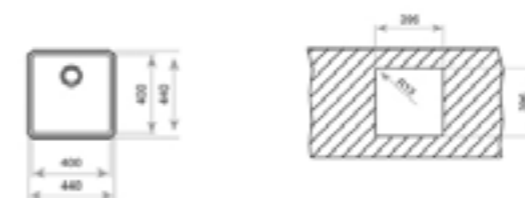

COLOR Stainless Steel

EXTERNAL DIMENSIONS

Length 440mm Width 440mm Depth 200mm

RECOMMENDED ACCESSORIES

**Bamboo Chopping Board** REF: 115890015  
**Universal Inox Colander** REF: 40199072  
**Soap Dispenser** REF: 115890012