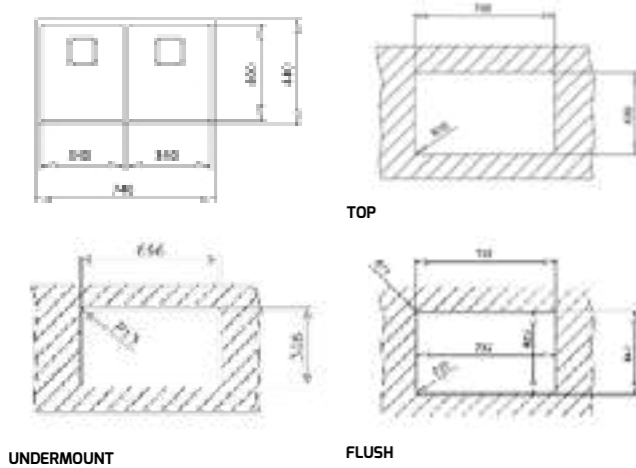

COLOR Stainless Steel

EXTERNAL DIMENSIONS

Length 740mm Width 440mm Depth 200mm

RECOMMENDED ACCESSORIES

**Bamboo Chopping Board** REF: 115890015  
**Universal Inox Colander** REF: 40199072  
**Wooden Cutting Board Plus Colander 34X40 R25** REF: 40199230