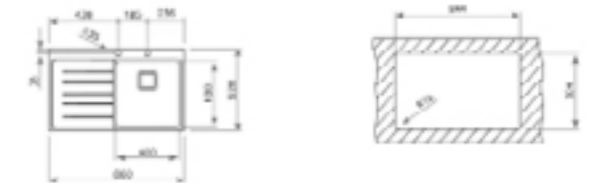

COLOR Stainless Steel

EXTERNAL DIMENSIONS

Length 860mm Width 520mm Depth 200mm

INCLUDED ACCESSORIES

**Bamboo Cutting Board** REF: 40199236  
**Universal Inox Colander** REF: 40199072  
**Soap Dispenser** REF: 115890012