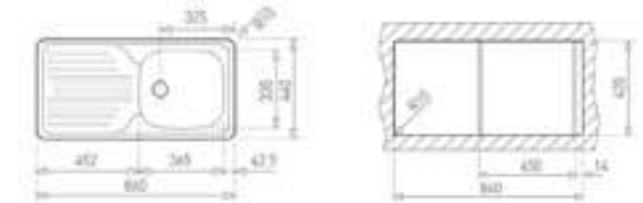

NAPEA 45 1B 1D
EASY

- Stainless steel sink
- One bowl and one drainer
- Inset installation
- 3 1/2" manual basket waste
- 140 mm deep bowl
- 45 cm base unit

COLOR Stainless Steel

EXTERNAL DIMENSIONS
Length 860mm Width 440mm Depth 140mm

1. **RECOMMENDED ACCESSORIES**
2. Universal Soap Dispenser
     REF: 115890011
   - Basket Valve Decorative Lid
     REF: 40199510
   - 1B Space-Saving Set
     REF: 61001097

INFANT 60 1 1/2 B 1D
EASY

- Stainless steel sink
- One bowl, one auxiliary bowl and one drainer
- Inset installation
- 3 1/2" manual basket waste with siphon
- 150 and 86 mm deep bowls
- 60 cm base unit

COLOR Stainless Steel

EXTERNAL DIMENSIONS
Length 1000mm Width 500mm Depth 150mm

1. **RECOMMENDED ACCESSORIES**
2. Decorative Lid
     REF: 40199510
   - Dish Basket 330x490x130
     Stainless Steel
     REF: 115890019
   - Universal Soap Dispenser
     REF: 115890011

INFANT 45 1B 1D
EASY

- Stainless steel sink
- One bowl and one drainer
- Inset installation
- 1 1/2" manual basket waste with siphon
- 140 mm deep bowl
- 45 cm base unit

COLOR Stainless Steel

EXTERNAL DIMENSIONS
Length 760mm Width 440mm Depth 140mm

1. **RECOMMENDED ACCESSORIES**
2. Universal Soap Dispenser
     REF: 115890011
   - Basket Valve Decorative Lid
     REF: 40199510
   - 1B Space-Saving Set
     REF: 61001097

INFANT OB 1B 1D
EASY

- Stainless steel sink
- One bowl and one drainer
- Inset installation
- 3 1/2" manual waste
- 140 mm deep bowl
- 45 cm base unit

COLOR Stainless Steel

EXTERNAL DIMENSIONS
Length 860mm Width 440mm Depth 140mm

1. **RECOMMENDED ACCESSORIES**
2. Universal Soap Dispenser
     REF: 115890011
   - Basket Valve Decorative Lid
     REF: 40199510
   - 1B Space-Saving Set
     REF: 61001097