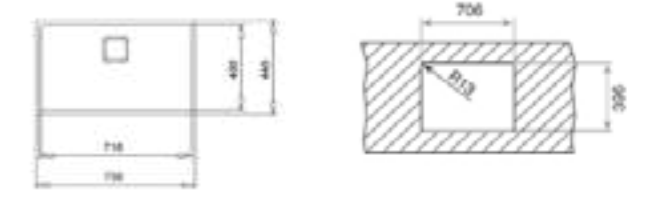

COLOR Stainless Steel

EXTERNAL DIMENSIONS

Length 750mm Width 440mm Depth 200mm

RECOMMENDED ACCESSORIES

**Bamboo Chopping Board** REF: 115890015  
**Universal Inox Colander** REF: 40199072  
**Soap Dispenser** REF: 115890012