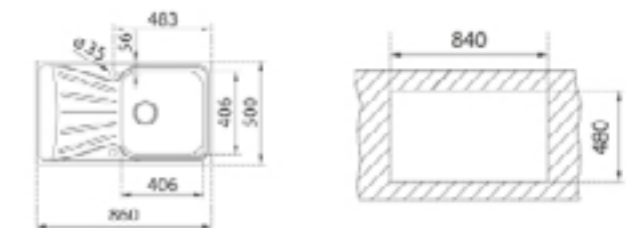

STARBRIGHT 80 E-XP 2B 1D

EASY

NEW

- Stainless steel sink, Polished finish
- Two bowls and one drainer, reversible
- Inset installation
- 3½" manual basket waste and siphon
- 160 mm deep bowls
- 80 cm base unit

COLOR Stainless Steel

EXTERNAL DIMENSIONS

Length 1160mm Width 500mm Depth 160mm

RECOMMENDED ACCESSORIES

STARBRIGHT 80 E-XP 2B

EASY

NEW

- Stainless steel sink, Polished finish
- Two bowls
- Inset installation
- 3½" manual basket waste and siphon
- 160 mm deep bowls
- 80 cm base unit

COLOR Stainless Steel

EXTERNAL DIMENSIONS

Length 790mm Width 500mm Depth 160mm

RECOMMENDED ACCESSORIES

STARBRIGHT 60 E-XP 1½B 1D

EASY

NEW

- Stainless steel sink, Polished finish
- One bowl, one auxiliary bowl and one drainer, reversible
- Inset installation
- 3½" manual basket waste and siphon
- 160 and 100 mm deep bowls
- 60 cm base unit

COLOR Stainless Steel

EXTERNAL DIMENSIONS

Length 980mm Width 500mm Depth 160mm

RECOMMENDED ACCESSORIES

STARBRIGHT 50 E-XP 1B 1D

EASY

NEW

- Stainless steel sink, Polished finish
- One bowl and one drainer, reversible
- Inset installation
- 3½" manual basket waste and siphon
- 170 mm deep bowl
- 50 cm base unit

COLOR Stainless Steel

EXTERNAL DIMENSIONS

Length 860mm Width 500mm Depth 170mm

RECOMMENDED ACCESSORIES