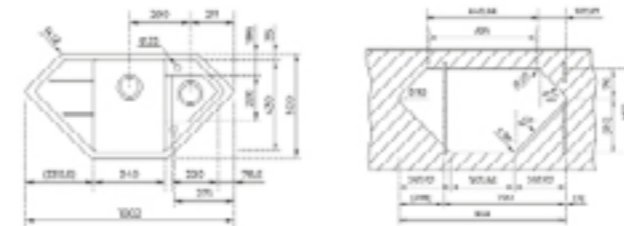

Wooden Chopping Board REF: 40199227
Colander Inox REF: 40199052
Dish Basket 330x490x130 Stainless Steel REF: 115890019