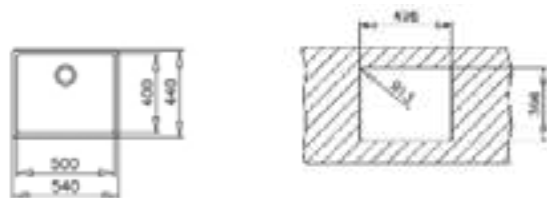

COLOR Stainless Steel

EXTERNAL DIMENSIONS

Length 540mm Width 440mm Depth 200mm

RECOMMENDED ACCESSORIES

**Bamboo Chopping Board** REF: 115890015  
**Universal Inox Colander** REF: 40199072  
**Soap Dispenser** REF: 115890012