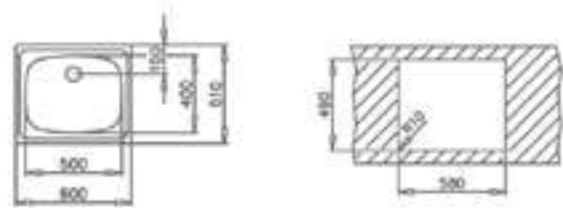

EXTERNAL DIMENSIONS

Length 600mm Width 510mm Depth 155mm

RECOMMENDED ACCESSORIES

**Bamboo Chopping Board** REF: 115890015  
**Dish Basket 320.380** REF: 40199037  
**Universal Inox Colander** REF: 40199072