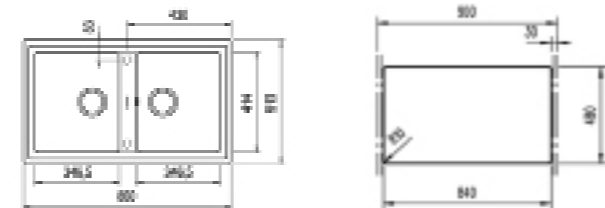

Decorative Lid
REF: 40199510

**Dish Basket 330x490x130
Stainless Steel**
REF: 115890019

Dish Basket 320.380
REF: 40199037