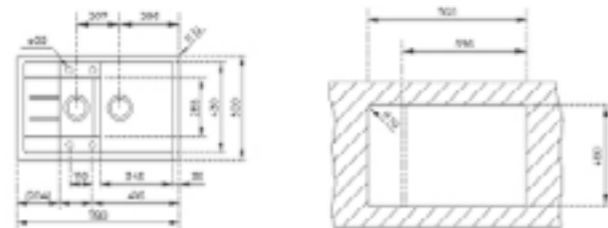

EXTERNAL DIMENSIONS

Length 780mm Width 500mm Depth 200mm

RECOMMENDED ACCESSORIES

**Wooden Chopping Board** REF: 40199227  
**Colander Inox** REF: 40199052  
**Dish Basket 330x490x130 Stainless Steel** REF: 115890019