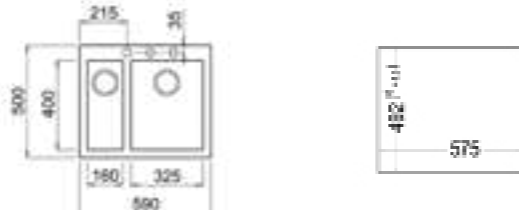

FORSQUARE 2B 790 TG AUTO
MAESTRO

NEW

- Tegrante+ sink
- Two bowls
- Inset installation
- 3½" automatic basket waste with siphon
- 200 mm deep bowls
- 80 cm base unit

COLOR Artic White

EXTERNAL DIMENSIONS

Length 790mm Width 500mm Depth 200mm

RECOMMENDED ACCESSORIES

FORSQUARE 2B 590 TG AUTO
MAESTRO

NEW

- Tegrante+ sink
- Two bowls
- Inset installation
- 3½" automatic basket waste with siphon
- 200 and 155 mm deep bowls
- 60 cm base unit

COLOR Black

EXTERNAL DIMENSIONS

Length 590mm Width 500mm Depth 200mm

RECOMMENDED ACCESSORIES

FORSQUARE 2B 590 TG AUTO
MAESTRO

NEW

- Tegrante+ sink
- Two bowls
- Inset installation
- 3½" automatic basket waste with siphon
- 200 and 155 mm deep bowls
- 60 cm base unit

COLOR Stone Grey

EXTERNAL DIMENSIONS

Length 590mm Width 500mm Depth 200mm

RECOMMENDED ACCESSORIES

FORSQUARE 2B 590 TG AUTO
MAESTRO

NEW

- Tegrante+ sink
- Two bowls
- Inset installation
- 3½" automatic basket waste with siphon
- 200 and 155 mm deep bowls
- 60 cm base unit

COLOR Bright Cream

EXTERNAL DIMENSIONS

Length 590mm Width 500mm Depth 200mm

RECOMMENDED ACCESSORIES