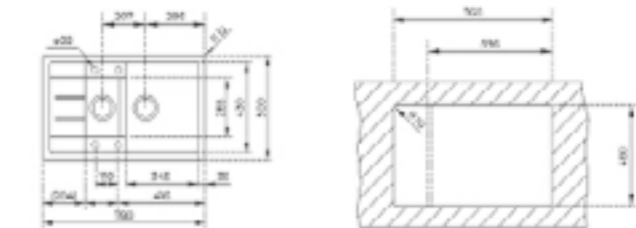

RECOMMENDED ACCESSORIES

Wooden Chopping Board REF: 40199227
Colander Inox REF: 40199052
Dish Basket 330x490x130 Stainless Steel REF: 115890019