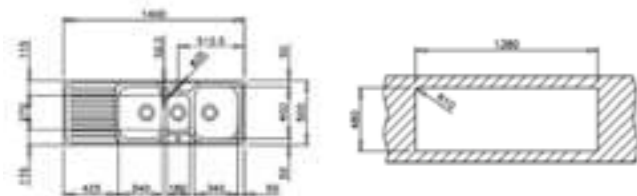

COLOR  Stainless Steel

**EXTERNAL DIMENSIONS**

Length 1400mm Width 500mm Depth 190mm

**RECOMMENDED ACCESSORIES**

**Bamboo Chopping Board** REF: 115890015  
**Universal Inox Colander** REF: 40199072  
**Universal Cutting Board** REF: 115890009