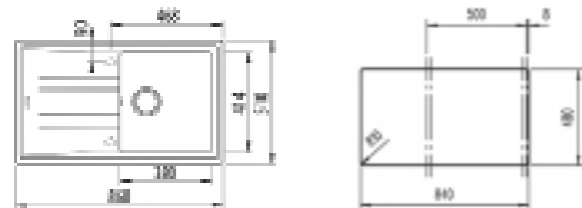

STONE 50 B-TG 1B 1D AUTO
MAESTRO

NEW

- Tegrante+ sink
- One bowl and one drainer
- Inset installation
- 3½" automatic basket waste with siphon
- 200 mm deep bowl
- 50 cm base unit

COLOR Topasbeige

EXTERNAL DIMENSIONS

Length 860mm Width 510mm Depth 200mm

RECOMMENDED ACCESSORIES

Decorative Lid
REF: 40199510

Dish Basket 330x490x130 Stainless Steel
REF: 115890019

Dish Basket 320.380
REF: 40199037

STONE 50 B-TG 1B 1D AUTO
MAESTRO

NEW

- Tegrante+ sink
- One bowl and one drainer
- Inset installation
- 3½" automatic basket waste with siphon
- 200 mm deep bowl
- 50 cm base unit

COLOR Sandbeige

EXTERNAL DIMENSIONS

Length 860mm Width 510mm Depth 200mm

RECOMMENDED ACCESSORIES

Decorative Lid
REF: 40199510

Dish Basket 330x490x130 Stainless Steel
REF: 115890019

Dish Basket 320.380
REF: 40199037

STONE 50 B-TG 1B 1D AUTO
MAESTRO

NEW

- Tegrante+ sink
- One bowl and one drainer
- Inset installation
- 3½" automatic basket waste with siphon
- 200 mm deep bowl
- 50 cm base unit

COLOR White

EXTERNAL DIMENSIONS

Length 860mm Width 510mm Depth 200mm

RECOMMENDED ACCESSORIES

Decorative Lid
REF: 40199510

Dish Basket 330x490x130 Stainless Steel
REF: 115890019

Dish Basket 320.380
REF: 40199037

STONE 60 S-TG 1B 1D AUTO
MAESTRO

NEW

- Tegrante+ sink
- One bowl and one drainer
- Inset installation
- 3½" automatic basket waste with siphon
- 200 mm deep bowl
- 60 cm base unit

COLOR Carbon

EXTERNAL DIMENSIONS

Length 780mm Width 510mm Depth 200mm

RECOMMENDED ACCESSORIES

Decorative Lid
REF: 40199510

Dish Basket 330x490x130 Stainless Steel
REF: 115890019

Dish Basket 320.380
REF: 40199037