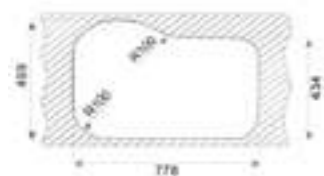

**EXTERNAL DIMENSIONS**

Length 840mm Width 560mm Depth 204mm

**RECOMMENDED ACCESSORIES**

**RECOMMENDED ACCESSORIES**

**RECOMMENDED ACCESSORIES**

**RECOMMENDED ACCESSORIES**

TOP

UNDERMOUNT