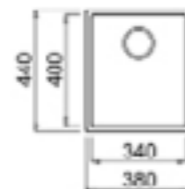

SINKS

SQUARE 34.40 TG MAESTRO

NEW

- Tegrante+ sink
- One bowl
- Undermount installation
- 3 1/2" manual basket waste with siphon
- 200 mm deep bowl
- 45 cm base unit

COLOR Avena Beige

EXTERNAL DIMENSIONS

Length 380mm Width 440mm Depth 200mm

RECOMMENDED ACCESSORIES

Bamboo Chopping Board
REF: 115890015

Soap Dispenser
REF: 115890012

Universal Inox Colander
REF: 40199072

SQUARE 34.40 TG MAESTRO

NEW

- Tegrante+ sink
- One bowl
- Undermount installation
- 3 1/2" manual basket waste with siphon
- 200 mm deep bowl
- 45 cm base unit

COLOR Artic White

EXTERNAL DIMENSIONS

Length 380mm Width 440mm Depth 200mm

RECOMMENDED ACCESSORIES

Bamboo Chopping Board
REF: 115890015

Soap Dispenser
REF: 115890012

Universal Inox Colander
REF: 40199072