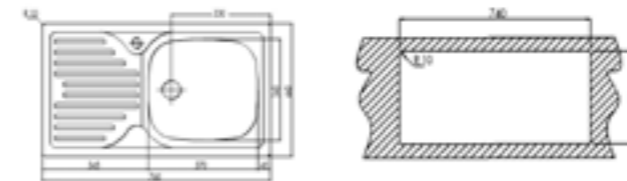

- Stainless steel sink
- One bowl and one drainer
- Inset installation
- 1 1/2" manual basket waste with siphon
- 140 mm deep bowl
- 45 cm base unit

COLOR Stainless Steel

EXTERNAL DIMENSIONS
Length 760mm Width 440mm Depth 140mm

1. **RECOMMENDED ACCESSORIES**
2. Universal Soap Dispenser
     REF: 115890011
   - Basket Valve Decorative Lid
     REF: 40199510
   - 1B Space-Saving Set
     REF: 61001097