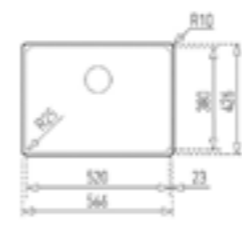

COLOR Stainless Steel

**EXTERNAL DIMENSIONS**

Length 566mm Width 426mm Depth 180mm

**RECOMMENDED ACCESSORIES**

**Soap Dispenser** REF: 115890012  
**Universal Soap Dispenser** REF: 115890011  
**Basket Valve Decorative Lid** REF: 40199510