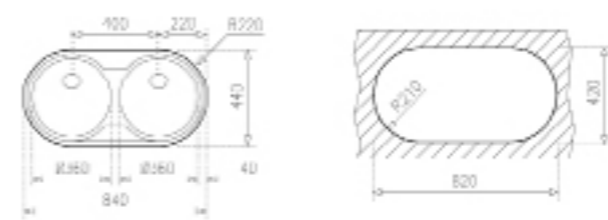

TEKAWAY STYLO 1B
EASY

- Plug & Play: Sink + Tap + Accessories
- Stainless steel sink, Polished finish
- Kitchen tap IN 995 Chrome and Soap dispenser included
- One bowl
- Inset installation
- 3½" manual basket waste
- 165 mm deep bowl
- 45 cm base unit

COLOR Stainless Steel

EXTERNAL DIMENSIONS

Length 465mm Width 485mm Depth 165mm

RECOMMENDED ACCESSORIES

TEKAWAY STYLO 1B 1D
EASY

- Plug & Play: Sink + Tap + Accessories
- Stainless steel sink, Polished finish
- Kitchen tap IN 995 Chrome and Dish basket included
- One bowl and one drainer
- Inset installation
- 3½" manual basket waste
- 170 mm deep bowl
- 45 cm base unit

COLOR Stainless Steel

EXTERNAL DIMENSIONS

Length 830mm Width 485mm Depth 170mm

RECOMMENDED ACCESSORIES

TEKAWAY DR-80 2B
EASY

NEW

- Plug & Play: Sink + Tap + Accessories
- Stainless steel sink, Polished finish
- Kitchen tap IN 915 Chrome included
- Two bowls
- Inset installation
- 3½" manual basket waste without overflow
- 140 mm deep bowls
- 80 cm base unit

COLOR Stainless Steel

EXTERNAL DIMENSIONS

Length 840mm Width 440mm Depth 140mm

RECOMMENDED ACCESSORIES

TEKAWAY DEVA 45 I-CN 1B 1D
EASY

- Plug & Play: Sink + Tap + Accessories
- Stainless steel sink, Matt finish
- Kitchen tap ML 913 included
- One bowl and one drainer
- Inset installation
- 3½" automatic basket waste with siphon
- 150 mm deep bowl
- 45 cm base unit

COLOR Matt chrome

EXTERNAL DIMENSIONS

Length 780mm Width 435mm Depth 150mm

RECOMMENDED ACCESSORIES