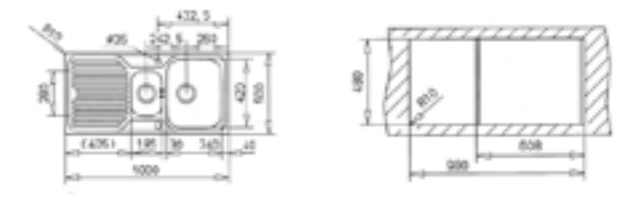

BAHIA 1B PLUS
TOTAL

- Stainless steel sink
- One bowl
- Inset installation
- 3½" automatic basket waste with siphon
- 220 mm deep bowl
- 90 cm base unit

COLOR Stainless Steel

EXTERNAL DIMENSIONS
Length 860mm Width 500mm Depth 220mm

RECOMMENDED ACCESSORIES

Wooden Chopping Board REF: 40199227
Colander Inox REF: 40199052
Dish Basket 330x490x130 Stainless Steel REF: 115890019

VITAE 60 B 1½B 1D
TOTAL

- Stainless steel sink
- One bowl, one auxiliary bowl and one drainer
- Inset installation
- 3½" manual basket waste with siphon
- 190 and 130 mm deep bowls
- 60 cm base unit

COLOR Stainless Steel

EXTERNAL DIMENSIONS
Length 1000mm Width 500mm Depth 190mm

RECOMMENDED ACCESSORIES

Bamboo Chopping Board REF: 115890015
Dish Basket 320.380 REF: 40199037
Universal Inox Colander REF: 40199072

VITAE 45 B 1B 1D
TOTAL

- Stainless steel sink
- One bowl and one drainer
- Inset installation
- 3½" manual basket waste with siphon
- 190 mm deep bowl
- 45 cm base unit

COLOR Stainless Steel

EXTERNAL DIMENSIONS
Length 860mm Width 500mm Depth 190mm

RECOMMENDED ACCESSORIES

Bamboo Chopping Board REF: 115890015
Dish Basket 320.380 REF: 40199037
Universal Inox Colander REF: 40199072

PRINCESS 60 1½B 1D
TOTAL

- Stainless steel sink
- One bowl, one auxiliary bowl and one drainer
- Inset installation
- 3½" manual waste
- 150 and 120 mm deep bowls
- 60 cm base unit

COLOR Stainless Steel

EXTERNAL DIMENSIONS
Length 1000mm Width 500mm Depth 150mm

RECOMMENDED ACCESSORIES

Decorative Lid REF: 40199510
Dish Basket 330x490x130 Stainless Steel REF: 115890019
Universal Soap Dispenser REF: 115890011