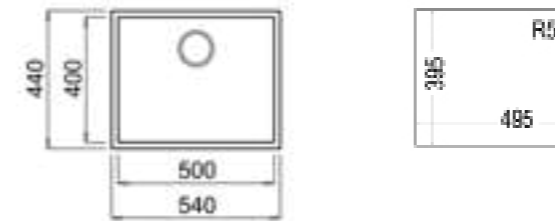

**SQUARE 50.40 TG**  
MAESTRO

NEW

- Tegrante+ sink
- One bowl
- Undermount installation
- 3½" manual basket waste with siphon
- 200 mm deep bowl
- 60 cm base unit

COLOR Artic White

EXTERNAL DIMENSIONS

Length 540mm Width 440mm Depth 200mm