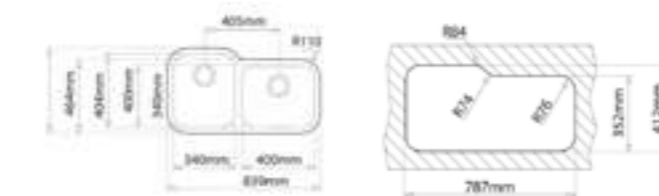

Length 800mm Width 530mm Depth 250mm

RECOMMENDED ACCESSORIES

RECOMMENDED ACCESSORIES

RECOMMENDED ACCESSORIES

RECOMMENDED ACCESSORIES

**TU 31.20 D-R**  
TOTAL

**TU 31.20 D-L**  
TOTAL

**BE 74.43-20**  
TOTAL