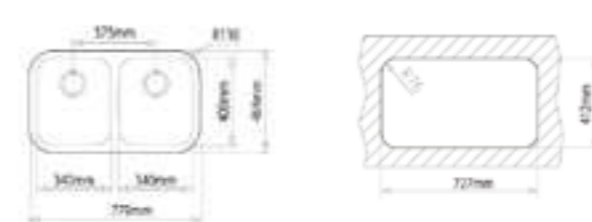

COLOR Stainless Steel

**EXTERNAL DIMENSIONS**

Length 779mm Width 464mm Depth 200mm

**RECOMMENDED ACCESSORIES**

Bamboo Chopping Board REF: 115890015  
 Dish Basket 320.380 REF: 40199037  
 Universal Inox Colander REF: 40199072