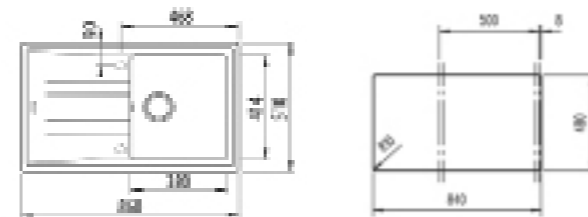

Decorative Lid REF: 40199510
Dish Basket 330x490x130 Stainless Steel REF: 115890019
Dish Basket 320.380 REF: 40199037