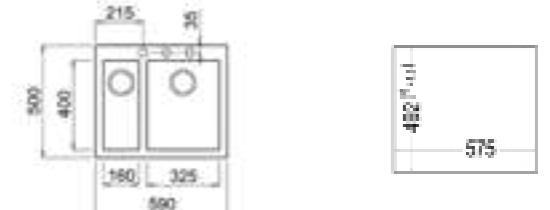

FORSQUARE 2B 790 TG AUTO
MAESTRO

NEW

- Tegrante+ sink
- Two bowls
- Inset installation
- 3½" automatic basket waste with siphon
- 200 mm deep bowls
- 80 cm base unit

COLOR Artic White

EXTERNAL DIMENSIONS

Length 790mm Width 500mm Depth 200mm

RECOMMENDED ACCESSORIES

FORSQUARE 2B 590 TG AUTO
MAESTRO

NEW

- Tegrante+ sink
- Two bowls
- Inset installation
- 3½" automatic basket waste with siphon
- 200 and 155 mm deep bowls
- 60 cm base unit

COLOR Black

EXTERNAL DIMENSIONS

Length 590mm Width 500mm Depth 200mm

RECOMMENDED ACCESSORIES

FORSQUARE 2B 590 TG AUTO
MAESTRO

NEW

- Tegrante+ sink
- Two bowls
- Inset installation
- 3½" automatic basket waste with siphon
- 200 and 155 mm deep bowls
- 60 cm base unit

COLOR Stone Grey

EXTERNAL DIMENSIONS

Length 590mm Width 500mm Depth 200mm

RECOMMENDED ACCESSORIES

FORSQUARE 2B 590 TG AUTO
MAESTRO

NEW

- Tegrante+ sink
- Two bowls
- Inset installation
- 3½" automatic basket waste with siphon
- 200 and 155 mm deep bowls
- 60 cm base unit

COLOR Bright Cream

EXTERNAL DIMENSIONS

Length 590mm Width 500mm Depth 200mm

RECOMMENDED ACCESSORIES