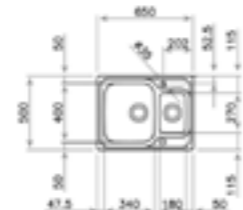

RECOMMENDED ACCESSORIES