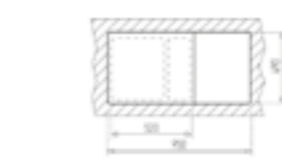

EXTERNAL DIMENSIONS

Length 970mm Width 510mm Depth 160mm

EXTERNAL DIMENSIONS

Length 970mm Width 510mm Depth 180mm

RECOMMENDED ACCESSORIES

RECOMMENDED ACCESSORIES

RECOMMENDED ACCESSORIES

RECOMMENDED ACCESSORIES