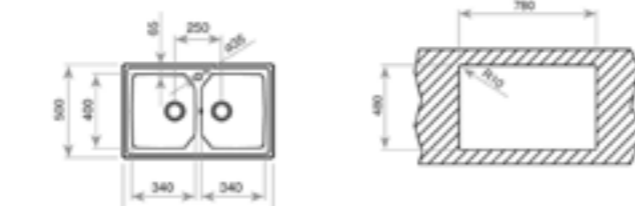

PREMIUM 2B 1D
MAESTRO

- Stainless steel sink
- Two bowls and one drainer
- Inset installation
- 3½" automatic basket waste with siphon
- 200 mm deep bowls
- 80 cm base unit

COLOR Stainless Steel

EXTERNAL DIMENSIONS

Length 1160mm Width 500mm Depth 200mm

RECOMMENDED ACCESSORIES

PREMIUM 2B 80
MAESTRO

- Stainless steel sink
- Two bowls
- Inset installation
- 3½" manual basket waste with siphon
- 200 mm deep bowls
- 80 cm base unit

COLOR Stainless Steel

EXTERNAL DIMENSIONS

Length 800mm Width 500mm Depth 200mm

RECOMMENDED ACCESSORIES

PREMIUM 1½B 1D
MAESTRO

- Stainless steel sink
- One bowl, one auxiliary bowl and one drainer
- Inset installation
- 3½" automatic basket waste with siphon
- 200 and 135 mm deep bowls
- 60 cm base unit

COLOR Stainless Steel

EXTERNAL DIMENSIONS

Length 1000mm Width 500mm Depth 200mm

RECOMMENDED ACCESSORIES

PREMIUM 1B 1D
MAESTRO

- Stainless steel sink
- One bowl and one drainer
- Inset installation
- 3½" automatic basket waste with siphon
- 200 mm deep bowl
- 50 cm base unit

COLOR Stainless Steel

EXTERNAL DIMENSIONS

Length 860mm Width 500mm Depth 200mm

RECOMMENDED ACCESSORIES