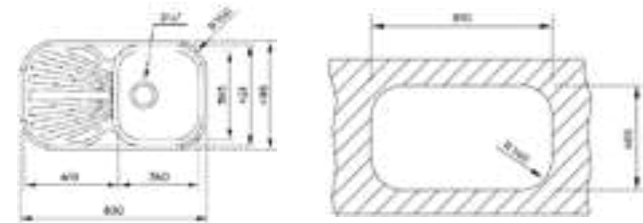

STYLO 1B 1D
TOTAL

- Stainless steel sink
- One bowl and one drainer
- Inset installation
- 3½" manual basket waste with siphon
- 170 mm deep bowl
- 45 cm base unit

COLOR Stainless Steel

EXTERNAL DIMENSIONS

Length 830mm Width 485mm Depth 170mm

RECOMMENDED ACCESSORIES

Bamboo Chopping Board REF: 115890015
Stylo Cutting Board REF: 40199201
Universal Inox Colander REF: 40199072

STYLO 2B
TOTAL

- Stainless steel sink
- Two bowls
- Inset installation
- 3½" manual basket waste with siphon
- 170 mm deep bowls
- 80 cm base unit

COLOR Stainless Steel

EXTERNAL DIMENSIONS

Length 828mm Width 485mm Depth 170mm

RECOMMENDED ACCESSORIES

Dish Basket 330x490x130 Stainless Steel REF: 115890019
Dish Basket 320.380 REF: 40199037
Universal Soap Dispenser REF: 115890011

STYLO 1B
TOTAL

- Stainless steel sink
- One bowl
- Inset installation
- 3½" manual basket waste with siphon
- 165 mm deep bowl
- 45 cm base unit

COLOR Stainless Steel

EXTERNAL DIMENSIONS

Length 465mm Width 485mm Depth 165mm

RECOMMENDED ACCESSORIES

Stylo Cutting Board REF: 40199201
Universal Inox Colander REF: 40199072
Dish Basket 320.380 REF: 40199037

ANGULAR 2B
TOTAL

- Stainless steel sink
- Corner bowls
- Inset installation
- 3½" manual basket waste with siphon
- 190 mm deep bowls
- 90 cm base unit

COLOR Stainless Steel

EXTERNAL DIMENSIONS

Length 830mm Width 830mm Depth 190mm

RECOMMENDED ACCESSORIES

Bamboo Chopping Board REF: 115890015
Universal Inox Colander REF: 40199072
Universal Cutting Board REF: 115890009