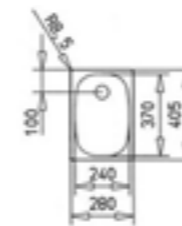

RECOMMENDED ACCESSORIES

RECOMMENDED ACCESSORIES

RECOMMENDED ACCESSORIES