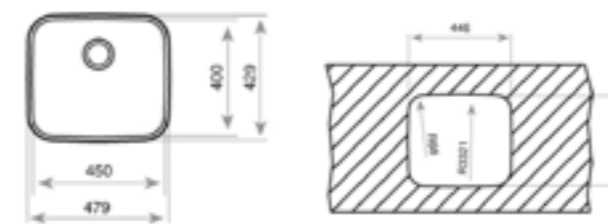

**EXTERNAL DIMENSIONS**

Length 479mm Width 429mm Depth 200mm

**EXTERNAL DIMENSIONS**

Length 584mm Width 530mm Depth 250mm

**RECOMMENDED ACCESSORIES**

**RECOMMENDED ACCESSORIES**

**RECOMMENDED ACCESSORIES**

**RECOMMENDED ACCESSORIES**