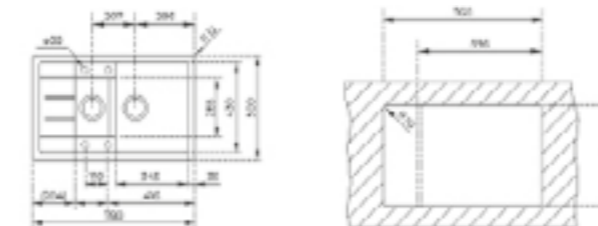

Wooden Chopping Board REF: 40199227
Colander Inox REF: 40199052
Dish Basket 330x490x130 Stainless Steel REF: 115890019