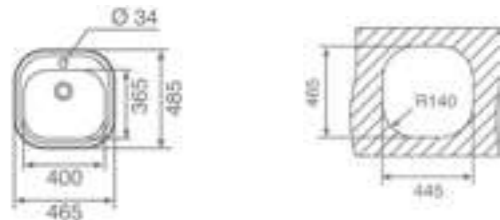

TEKAWAY STYLO 1B
EASY

- Plug & Play: Sink + Tap + Accessories
- Stainless steel sink, Polished finish
- Kitchen tap IN 995 Chrome and Soap dispenser included
- One bowl
- Inset installation
- 3½" manual basket waste
- 165 mm deep bowl
- 45 cm base unit

COLOR Stainless Steel

EXTERNAL DIMENSIONS

Length 465mm Width 485mm Depth 165mm

RECOMMENDED ACCESSORIES

TEKAWAY STYLO 1B 1D
EASY

- Plug & Play: Sink + Tap + Accessories
- Stainless steel sink, Polished finish
- Kitchen tap IN 995 Chrome and Dish basket included
- One bowl and one drainer
- Inset installation
- 3½" manual basket waste
- 170 mm deep bowl
- 45 cm base unit

COLOR Stainless Steel

EXTERNAL DIMENSIONS

Length 830mm Width 485mm Depth 170mm

RECOMMENDED ACCESSORIES

TEKAWAY DR-80 2B
EASY

NEW

- Plug & Play: Sink + Tap + Accessories
- Stainless steel sink, Polished finish
- Kitchen tap IN 915 Chrome included
- Two bowls
- Inset installation
- 3½" manual basket waste without overflow
- 140 mm deep bowls
- 80 cm base unit

COLOR Stainless Steel

EXTERNAL DIMENSIONS

Length 840mm Width 440mm Depth 140mm

RECOMMENDED ACCESSORIES

TEKAWAY DEVA 45 I-CN 1B 1D
EASY

- Plug & Play: Sink + Tap + Accessories
- Stainless steel sink, Matt finish
- Kitchen tap ML 913 included
- One bowl and one drainer
- Inset installation
- 3½" automatic basket waste with siphon
- 150 mm deep bowl
- 45 cm base unit

COLOR Matt chrome

EXTERNAL DIMENSIONS

Length 780mm Width 435mm Depth 150mm

RECOMMENDED ACCESSORIES