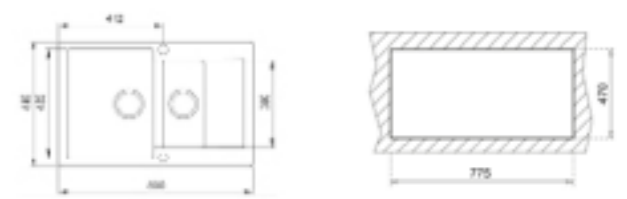

CLIVO 60 B-TQ 1½B 1D AUTO
EASY

NEW

- Tequartz sink
- One bowl, one auxiliary bowl and one drainer
- Inset installation
- 3½" automatic basket waste with siphon
- 190 and 110 mm deep bowls
- 60 cm base unit

COLOR Onyx black

EXTERNAL DIMENSIONS

Length 800mm Width 495mm Depth 190mm

RECOMMENDED ACCESSORIES

Soap Dispenser REF: 115890012
Wooden Chopping Board REF: 40199227
Dish Basket 330x490x130 Stainless Steel REF: 115890019

CLIVO 60 B-TQ 1½B 1D AUTO
EASY

NEW

- Tequartz sink
- One bowl, one auxiliary bowl and one drainer
- Inset installation
- 3½" automatic basket waste with siphon
- 190 and 110 mm deep bowls
- 60 cm base unit

COLOR Alugraumetallic

EXTERNAL DIMENSIONS

Length 800mm Width 495mm Depth 190mm

RECOMMENDED ACCESSORIES

Soap Dispenser REF: 115890012
Wooden Chopping Board REF: 40199227
Dish Basket 330x490x130 Stainless Steel REF: 115890019

CLIVO 60 B-TQ 1½B 1D AUTO
EASY

NEW

- Tequartz sink
- One bowl, one auxiliary bowl and one drainer
- Inset installation
- 3½" automatic basket waste with siphon
- 190 and 110 mm deep bowls
- 60 cm base unit

COLOR Topasbeige

EXTERNAL DIMENSIONS

Length 800mm Width 495mm Depth 190mm

RECOMMENDED ACCESSORIES

Soap Dispenser REF: 115890012
Wooden Chopping Board REF: 40199227
Dish Basket 330x490x130 Stainless Steel REF: 115890019

CLIVO 60 B-TQ 1½B 1D AUTO
EASY

NEW

- Tequartz sink
- One bowl, one auxiliary bowl and one drainer
- Inset installation
- 3½" automatic basket waste with siphon
- 190 and 110 mm deep bowls
- 60 cm base unit

COLOR Marble White

EXTERNAL DIMENSIONS

Length 800mm Width 495mm Depth 190mm

RECOMMENDED ACCESSORIES

Soap Dispenser REF: 115890012
Wooden Chopping Board REF: 40199227
Dish Basket 330x490x130 Stainless Steel REF: 115890019