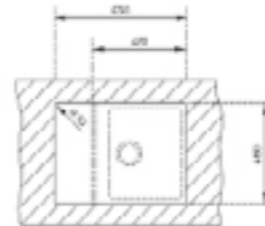

SINKS

ASTRAL 45 B-TG 1B 1D TOTAL

- Tegrante+ sink
- One bowl and one drainer
- Inset installation
- 3 1/2" automatic basket waste
- 200 mm deep bowl
- 45 cm base unit

COLOR Alugra metallic

EXTERNAL DIMENSIONS

Length 650mm Width 500mm Depth 200mm

RECOMMENDED ACCESSORIES

Wooden Chopping Board
REF: 40199227

Colander Inox
REF: 40199052

Dish Basket 330x490x130
Stainless Steel
REF: 115890019

ASTRAL 45 B-TG 1B 1D TOTAL

- Tegrante+ sink
- One bowl and one drainer
- Inset installation
- 3 1/2" automatic basket waste
- 200 mm deep bowl
- 45 cm base unit

COLOR White

EXTERNAL DIMENSIONS

Length 650mm Width 500mm Depth 200mm

RECOMMENDED ACCESSORIES

Wooden Chopping Board
REF: 40199227

Colander Inox
REF: 40199052

Dish Basket 330x490x130
Stainless Steel
REF: 115890019