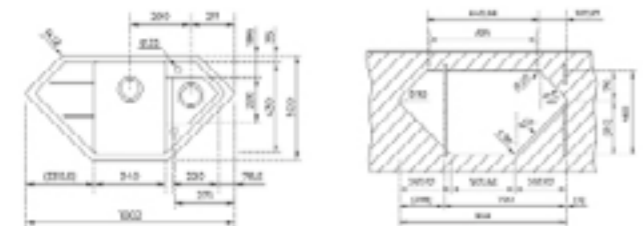

Wooden Chopping Board REF: 40199227
Colander Inox REF: 40199052
Dish Basket 330x490x130 Stainless Steel REF: 115890019