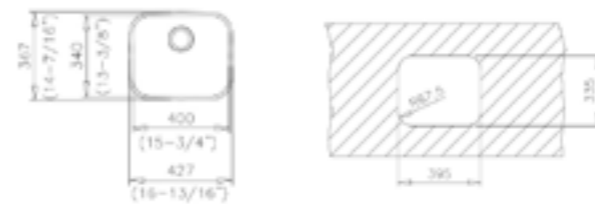

BE Ø390
TOTAL

- Stainless steel sink
- One bowl
- Undermount installation
- 3½" manual basket waste with overflow
- 180 mm deep bowl
- 45 cm base unit

COLOR Stainless Steel

EXTERNAL DIMENSIONS
Length 390mm Width 390mm Depth 180mm

RECOMMENDED ACCESSORIES

BE 40.40
TOTAL

- Stainless steel sink
- One bowl
- Undermount installation
- 3½" manual basket waste with overflow
- 180 mm deep bowl
- 50 cm base unit

COLOR Stainless Steel

EXTERNAL DIMENSIONS
Length 435mm Width 435mm Depth 180mm

RECOMMENDED ACCESSORIES

BE 40.34
TOTAL

- Stainless steel sink
- One bowl
- Undermount installation
- 3½" manual basket waste with overflow
- 180 mm deep bowl
- 50 cm base unit

COLOR Stainless Steel

EXTERNAL DIMENSIONS
Length 427mm Width 367mm Depth 180mm

RECOMMENDED ACCESSORIES

BE 34.40 PLUS
TOTAL

- Stainless steel sink
- One bowl
- Undermount installation
- 3½" manual basket waste with overflow
- 200 mm deep bowl
- 45 cm base unit

COLOR Stainless Steel

EXTERNAL DIMENSIONS
Length 367mm Width 427mm Depth 200mm

RECOMMENDED ACCESSORIES