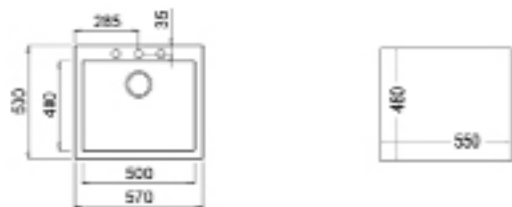

**FORSQUARE 50.40 TG AUTO**  
MAESTRO

NEW

- Tegrante+ sink
- One bowl
- Inset installation
- 3½" automatic basket waste with siphon
- 200 mm deep bowl
- 60 cm base unit

COLOR Bright Cream

EXTERNAL DIMENSIONS