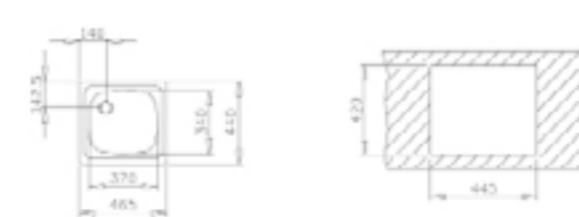

STARBRIGHT 50 E-XP 1B

EASY

NEW

- Stainless steel sink, Polished finish
- One bowl
- Inset installation
- 3½" manual basket waste and siphon
- 155 mm deep bowl
- 50 cm base unit

COLOR Stainless Steel

EXTERNAL DIMENSIONS

Length 500mm Width 510mm Depth 155mm

RECOMMENDED ACCESSORIES

STARBRIGHT 45 E-XP 1B 1D

EASY

NEW

- Stainless steel sink, Polished finish
- One bowl and one drainer, reversible
- Inset installation
- 3½" manual basket waste and siphon
- 160 mm deep bowl
- 45 cm base unit

COLOR Stainless Steel

EXTERNAL DIMENSIONS

Length 790mm Width 500mm Depth 160mm

RECOMMENDED ACCESSORIES

STARBRIGHT 45 E-XN 1B

EASY

NEW

- Stainless steel sink, Matt finish
- One bowl
- Inset installation
- 3½" manual basket waste and siphon
- 155 mm deep bowl
- 45 cm base unit

COLOR Stainless Steel

EXTERNAL DIMENSIONS

Length 465mm Width 440mm Depth 155mm

RECOMMENDED ACCESSORIES

STARBRIGHT 45 E-XN 1B RND

EASY

NEW

- Stainless steel sink, Matt finish
- One bowl
- 2-in-1 installation possibilities: inset or undermount
- 3½" waste hole
- 160 mm deep bowl
- 45 cm base unit

COLOR Stainless Steel

EXTERNAL DIMENSIONS

Length Ø450mm Width Ø450mm Depth 160mm

RECOMMENDED ACCESSORIES

UNDERMOUNT