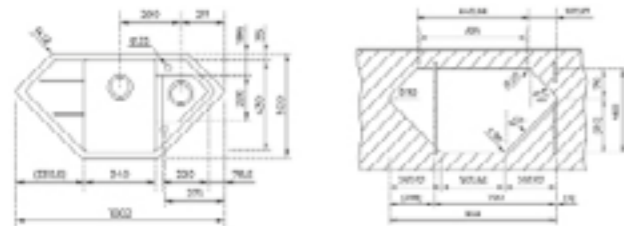

Length 1002mm Width 500mm Depth 205mm

**RECOMMENDED ACCESSORIES**

**Wooden Chopping Board** REF: 40199227  
**Colander Inox** REF: 40199052  
**Dish Basket 330x490x130 Stainless Steel** REF: 115890019

**ASTRAL 70 E-TG 1B 2D**  
TOTAL