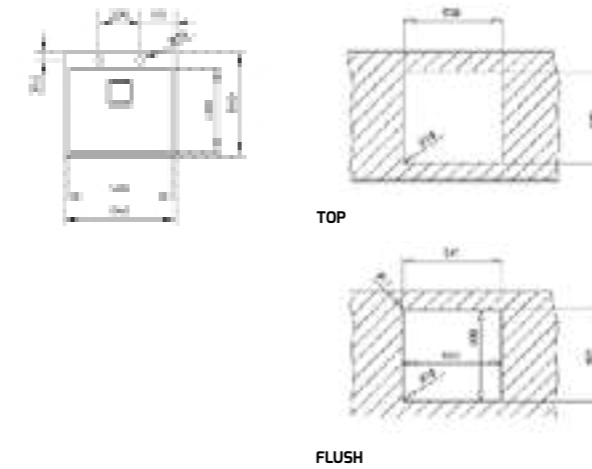

COLOR Stainless Steel

EXTERNAL DIMENSIONS

Length 540mm Width 500mm Depth 200mm

RECOMMENDED ACCESSORIES

**Bamboo Chopping Board** REF: 115890015  
**Universal Inox Colander** REF: 40199072  
**Wooden Cutting Board Plus Colander 34X40 R25** REF: 40199230