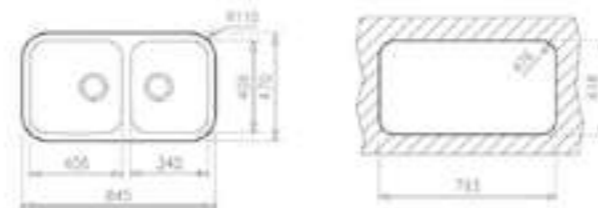

RECOMMENDED ACCESSORIES