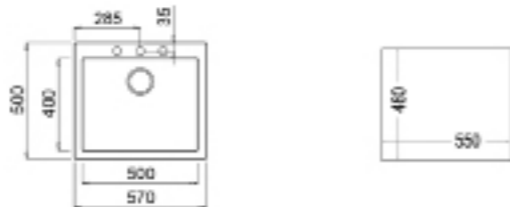

FORSQUARE 50.40 TG AUTO
MAESTRO

NEW

- Tegrante+ sink
- One bowl
- Inset installation
- 3½" automatic basket waste with siphon
- 200 mm deep bowl
- 60 cm base unit

COLOR Stone Grey

EXTERNAL DIMENSIONS

Length 570mm Width 500mm Depth 200mm

RECOMMENDED ACCESSORIES

FORSQUARE 50.40 TG AUTO
MAESTRO

NEW

- Tegrante+ sink
- One bowl
- Inset installation
- 3½" automatic basket waste with siphon
- 200 mm deep bowl
- 60 cm base unit

COLOR Bright Cream

EXTERNAL DIMENSIONS

Length 570mm Width 500mm Depth 200mm

RECOMMENDED ACCESSORIES

FORSQUARE 50.40 TG AUTO
MAESTRO

NEW

- Tegrante+ sink
- One bowl
- Inset installation
- 3½" automatic basket waste with siphon
- 200 mm deep bowl
- 60 cm base unit

COLOR Avena Beige

EXTERNAL DIMENSIONS

Length 570mm Width 500mm Depth 200mm

RECOMMENDED ACCESSORIES

FORSQUARE 50.40 TG AUTO
MAESTRO

NEW

- Tegrante+ sink
- One bowl
- Inset installation
- 3½" automatic basket waste with siphon
- 200 mm deep bowl
- 60 cm base unit

COLOR Artic White

EXTERNAL DIMENSIONS

Length 570mm Width 500mm Depth 200mm

RECOMMENDED ACCESSORIES