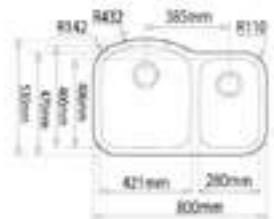

Bamboo Chopping Board REF: 115890015
Universal Inox Colander REF: 40199072
Dish Basket 330x490x130 Stainless Steel REF: 115890019

Bamboo Chopping Board REF: 115890015
Universal Inox Colander REF: 40199072
Dish Basket 330x490x130 Stainless Steel REF: 115890019

Wooden Chopping Board REF: 40199227
Colander Inox REF: 40199052
Dish Basket 330x490x130 Stainless Steel REF: 115890019

Wooden Chopping Board REF: 40199227
Colander Inox REF: 40199052
Dish Basket 330x490x130 Stainless Steel REF: 115890019