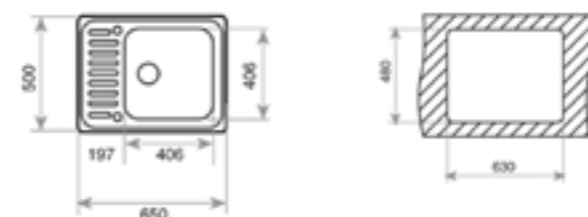

COLOR Stainless Steel

EXTERNAL DIMENSIONS

Length 650mm Width 500mm Depth 180mm

RECOMMENDED ACCESSORIES

**Bamboo Chopping Board** REF: 115890015  
**Universal Inox Colander** REF: 40199072  
**Universal Cutting Board** REF: 115890009