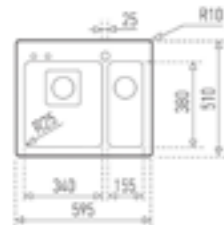

COLOR Stainless Steel

**EXTERNAL DIMENSIONS**

Length 595mm Width 510mm Depth 160mm

**RECOMMENDED ACCESSORIES**

**Black Plastic Basket Frame** REF: 81180002  
**Soap Dispenser Frame** REF: 81180001  
**Multigrater Rolling** REF: 40199260