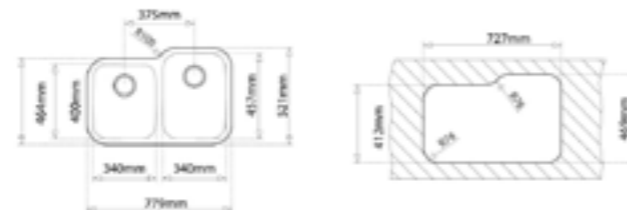

Bamboo Chopping Board
REF: 115890015

**Dish Basket 330x490x130
Stainless Steel**
REF: 115890019

Universal Inox Colander
REF: 40199072

Bamboo Chopping Board
REF: 115890015

**Dish Basket 330x490x130
Stainless Steel**
REF: 115890019

Universal Inox Colander
REF: 40199072

Bamboo Chopping Board
REF: 115890015

Dish Basket 320.380
REF: 40199037

Universal Inox Colander
REF: 40199072

Bamboo Chopping Board
REF: 115890015

Dish Basket 320.380
REF: 40199037

Universal Inox Colander
REF: 40199072