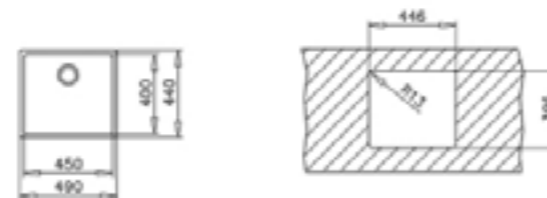

COLOR Stainless Steel

EXTERNAL DIMENSIONS

Length 490mm Width 440mm Depth 200mm

RECOMMENDED ACCESSORIES

**Bamboo Chopping Board** REF: 115890015  
**Universal Inox Colander** REF: 40199072  
**Soap Dispenser** REF: 115890012