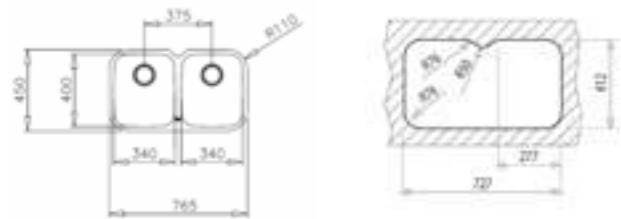

BE 50.40
TOTAL