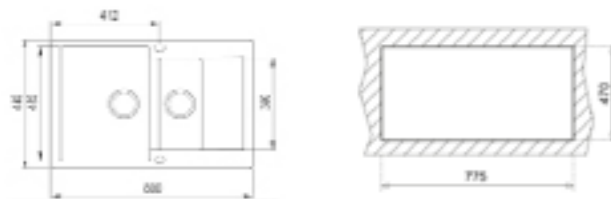

CLIVO 60 B-TQ 1½B 1D AUTO
EASY

NEW

- Tequartz sink
- One bowl, one auxiliary bowl and one drainer
- Inset installation
- 3½" automatic basket waste with siphon
- 190 and 110 mm deep bowls
- 60 cm base unit

COLOR Onyx black

EXTERNAL DIMENSIONS

Length 800mm Width 495mm Depth 190mm

RECOMMENDED ACCESSORIES

Soap Dispenser REF: 115890012
Wooden Chopping Board REF: 40199227
Dish Basket 330x490x130 Stainless Steel REF: 115890019

CLIVO 60 B-TQ 1½B 1D AUTO
EASY

NEW

- Tequartz sink
- One bowl, one auxiliary bowl and one drainer
- Inset installation
- 3½" automatic basket waste with siphon
- 190 and 110 mm deep bowls
- 60 cm base unit

COLOR Alugraumetallic

EXTERNAL DIMENSIONS

Length 800mm Width 495mm Depth 190mm

RECOMMENDED ACCESSORIES

Soap Dispenser REF: 115890012
Wooden Chopping Board REF: 40199227
Dish Basket 330x490x130 Stainless Steel REF: 115890019

CLIVO 60 B-TQ 1½B 1D AUTO
EASY

NEW

- Tequartz sink
- One bowl, one auxiliary bowl and one drainer
- Inset installation
- 3½" automatic basket waste with siphon
- 190 and 110 mm deep bowls
- 60 cm base unit

COLOR Topasbeige

EXTERNAL DIMENSIONS

Length 800mm Width 495mm Depth 190mm

RECOMMENDED ACCESSORIES

Soap Dispenser REF: 115890012
Wooden Chopping Board REF: 40199227
Dish Basket 330x490x130 Stainless Steel REF: 115890019

CLIVO 60 B-TQ 1½B 1D AUTO
EASY

NEW

- Tequartz sink
- One bowl, one auxiliary bowl and one drainer
- Inset installation
- 3½" automatic basket waste with siphon
- 190 and 110 mm deep bowls
- 60 cm base unit

COLOR Marble White

EXTERNAL DIMENSIONS

Length 800mm Width 495mm Depth 190mm

RECOMMENDED ACCESSORIES

Soap Dispenser REF: 115890012
Wooden Chopping Board REF: 40199227
Dish Basket 330x490x130 Stainless Steel REF: 115890019