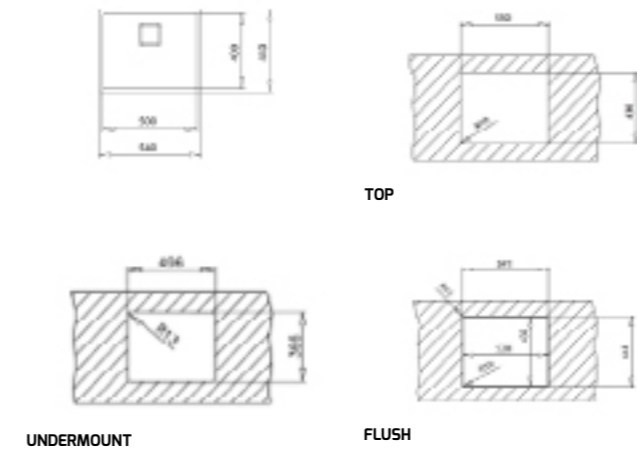

COLOR Stainless Steel

EXTERNAL DIMENSIONS

Length 540mm Width 440mm Depth 200mm

RECOMMENDED ACCESSORIES

**Bamboo Chopping Board** REF: 115890015  
**Universal Inox Colander** REF: 40199072  
**Wooden Cutting Board Plus Colander 34X40 R25** REF: 40199230