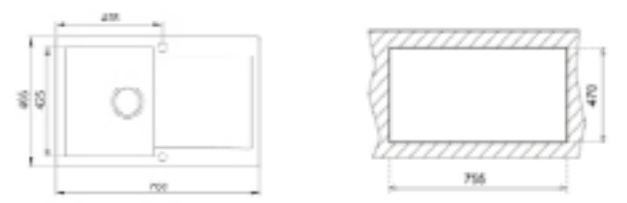

CLIVO 50 S-TQ 1B AUTO
EASY

NEW

- Tequartz sink
- One bowl
- Inset installation
- 3½" automatic basket waste with siphon
- 190 mm deep bowl
- 50 cm base unit

COLOR Alugraumetallic

EXTERNAL DIMENSIONS

Length 490mm Width 455mm Depth 190mm

RECOMMENDED ACCESSORIES

Soap Dispenser REF: 115890012
Wooden Chopping Board REF: 40199227
Dish Basket 330x490x130 Stainless Steel REF: 115890019

CLIVO 50 S-TQ 1B AUTO
EASY

NEW

- Tequartz sink
- One bowl
- Inset installation
- 3½" automatic basket waste with siphon
- 190 mm deep bowl
- 50 cm base unit

COLOR Topasbeige

EXTERNAL DIMENSIONS

Length 490mm Width 455mm Depth 190mm

RECOMMENDED ACCESSORIES

Soap Dispenser REF: 115890012
Wooden Chopping Board REF: 40199227
Dish Basket 330x490x130 Stainless Steel REF: 115890019

CLIVO 45 B-TQ 1B 1D AUTO
EASY

NEW

- Tequartz sink
- One bowl and one drainer
- Inset installation
- 3½" automatic basket waste with siphon
- 190 mm deep bowl
- 45 cm base unit

COLOR Onyx black

EXTERNAL DIMENSIONS

Length 780mm Width 495mm Depth 190mm

RECOMMENDED ACCESSORIES

Soap Dispenser REF: 115890012
Wooden Chopping Board REF: 40199227
Dish Basket 330x490x130 Stainless Steel REF: 115890019

CLIVO 45 B-TQ 1B 1D AUTO
EASY

NEW

- Tequartz sink
- One bowl and one drainer
- Inset installation
- 3½" automatic basket waste with siphon
- 190 mm deep bowl
- 45 cm base unit

COLOR Alugraumetallic

EXTERNAL DIMENSIONS

Length 780mm Width 495mm Depth 190mm

RECOMMENDED ACCESSORIES

Soap Dispenser REF: 115890012
Wooden Chopping Board REF: 40199227
Dish Basket 330x490x130 Stainless Steel REF: 115890019