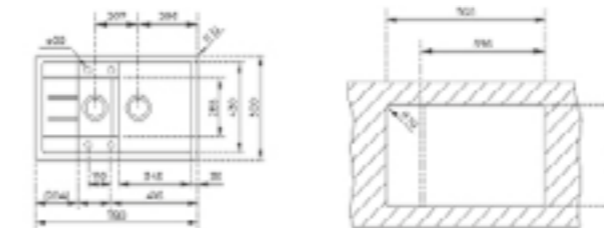

EXTERNAL DIMENSIONS

Length 780mm Width 500mm Depth 200mm

RECOMMENDED ACCESSORIES

**Wooden Chopping Board** REF: 40199227  
**Colander Inox** REF: 40199052  
**Dish Basket 330x490x130 Stainless Steel** REF: 115890019