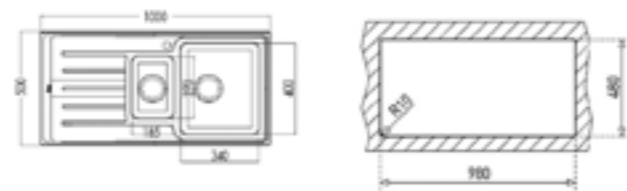

BAHIA 1B PLUS
TOTAL

- Stainless steel sink
- One bowl
- Inset installation
- 3½" automatic basket waste with siphon
- 220 mm deep bowl
- 90 cm base unit

COLOR Stainless Steel

EXTERNAL DIMENSIONS
Length 860mm Width 500mm Depth 220mm

RECOMMENDED ACCESSORIES

Wooden Chopping Board REF: 40199227
Colander Inox REF: 40199052
Dish Basket 330x490x130 Stainless Steel REF: 115890019

VITAE 60 B 1½B 1D
TOTAL

- Stainless steel sink
- One bowl, one auxiliary bowl and one drainer
- Inset installation
- 3½" manual basket waste with siphon
- 190 and 130 mm deep bowls
- 60 cm base unit

COLOR Stainless Steel

EXTERNAL DIMENSIONS
Length 1000mm Width 500mm Depth 190mm

RECOMMENDED ACCESSORIES

Bamboo Chopping Board REF: 115890015
Dish Basket 320.380 REF: 40199037
Universal Inox Colander REF: 40199072

VITAE 45 B 1B 1D
TOTAL

- Stainless steel sink
- One bowl and one drainer
- Inset installation
- 3½" manual basket waste with siphon
- 190 mm deep bowl
- 45 cm base unit

COLOR Stainless Steel

EXTERNAL DIMENSIONS
Length 860mm Width 500mm Depth 190mm

RECOMMENDED ACCESSORIES

Bamboo Chopping Board REF: 115890015
Dish Basket 320.380 REF: 40199037
Universal Inox Colander REF: 40199072

PRINCESS 60 1½B 1D
TOTAL

- Stainless steel sink
- One bowl, one auxiliary bowl and one drainer
- Inset installation
- 3½" manual waste
- 150 and 120 mm deep bowls
- 60 cm base unit

COLOR Stainless Steel

EXTERNAL DIMENSIONS
Length 1000mm Width 500mm Depth 150mm

RECOMMENDED ACCESSORIES

Decorative Lid REF: 40199510
Dish Basket 330x490x130 Stainless Steel REF: 115890019
Universal Soap Dispenser REF: 115890011