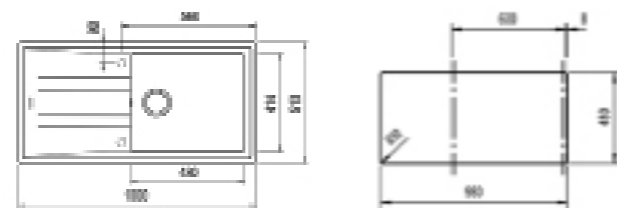

STONE 90 B-TG 2B AUTO
MAESTRO

NEW

- Tegrante+ sink
- Two bowls
- Inset installation
- 3½" automatic basket waste with siphon
- 200 mm deep bowls
- 90 cm base unit

COLOR White

EXTERNAL DIMENSIONS

Length 860mm Width 510mm Depth 200mm

RECOMMENDED ACCESSORIES

Decorative Lid
REF: 40199510

**Dish Basket 330x490x130
Stainless Steel**
REF: 115890019

Dish Basket 320.380
REF: 40199037

STONE 60 L-TG 1B 1D AUTO
MAESTRO

NEW

- Tegrante+ sink
- One bowl and one drainer
- Inset installation
- 3½" automatic basket waste with siphon
- 200 mm deep bowl
- 60 cm base unit

COLOR Carbon

EXTERNAL DIMENSIONS

Length 1000mm Width 510mm Depth 200mm

RECOMMENDED ACCESSORIES

Decorative Lid
REF: 40199510

**Dish Basket 330x490x130
Stainless Steel**
REF: 115890019

Dish Basket 320.380
REF: 40199037

STONE 60 L-TG 1B 1D AUTO
MAESTRO

NEW

- Tegrante+ sink
- One bowl and one drainer
- Inset installation
- 3½" automatic basket waste with siphon
- 200 mm deep bowl
- 60 cm base unit

COLOR Metallic Black

EXTERNAL DIMENSIONS

Length 1000mm Width 510mm Depth 200mm

RECOMMENDED ACCESSORIES

Decorative Lid
REF: 40199510

**Dish Basket 330x490x130
Stainless Steel**
REF: 115890019

Dish Basket 320.380
REF: 40199037

STONE 60 L-TG 1B 1D AUTO
MAESTRO

NEW

- Tegrante+ sink
- One bowl and one drainer
- Inset installation
- 3½" automatic basket waste with siphon
- 200 mm deep bowl
- 60 cm base unit

COLOR Dark Grey

EXTERNAL DIMENSIONS

Length 1000mm Width 510mm Depth 200mm

RECOMMENDED ACCESSORIES

Decorative Lid
REF: 40199510

**Dish Basket 330x490x130
Stainless Steel**
REF: 115890019

Dish Basket 320.380
REF: 40199037