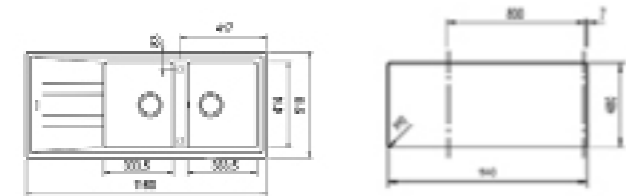

COLOR Carbon

EXTERNAL DIMENSIONS

Length 1160mm Width 510mm Depth 200mm

RECOMMENDED ACCESSORIES

Decorative Lid REF: 40199510  
Dish Basket 330x490x130 Stainless Steel REF: 115890019  
Dish Basket 320.380 REF: 40199037