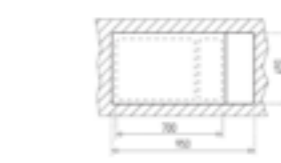

EXTERNAL DIMENSIONS

Length 970mm Width 510mm Depth 160mm

EXTERNAL DIMENSIONS

Length 970mm Width 510mm Depth 180mm

RECOMMENDED ACCESSORIES

RECOMMENDED ACCESSORIES

RECOMMENDED ACCESSORIES

RECOMMENDED ACCESSORIES