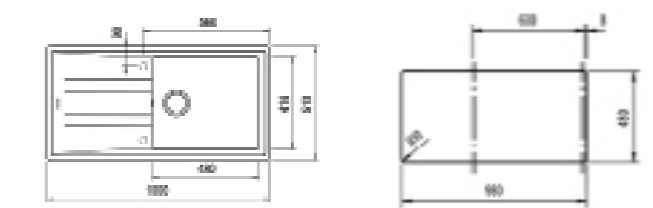

STONE 90 B-TG 2B AUTO
MAESTRO

NEW

- Tegrante+ sink
- Two bowls
- Inset installation
- 3½" automatic basket waste with siphon
- 200 mm deep bowls
- 90 cm base unit

COLOR White

EXTERNAL DIMENSIONS

Length 860mm Width 510mm Depth 200mm

RECOMMENDED ACCESSORIES

Decorative Lid
REF: 40199510

**Dish Basket 330x490x130
Stainless Steel**
REF: 115890019

Dish Basket 320.380
REF: 40199037

STONE 60 L-TG 1B 1D AUTO
MAESTRO

NEW

- Tegrante+ sink
- One bowl and one drainer
- Inset installation
- 3½" automatic basket waste with siphon
- 200 mm deep bowl
- 60 cm base unit

COLOR Carbon

EXTERNAL DIMENSIONS

Length 1000mm Width 510mm Depth 200mm

RECOMMENDED ACCESSORIES

Decorative Lid
REF: 40199510

**Dish Basket 330x490x130
Stainless Steel**
REF: 115890019

Dish Basket 320.380
REF: 40199037

STONE 60 L-TG 1B 1D AUTO
MAESTRO

NEW

- Tegrante+ sink
- One bowl and one drainer
- Inset installation
- 3½" automatic basket waste with siphon
- 200 mm deep bowl
- 60 cm base unit

COLOR Metallic Black

EXTERNAL DIMENSIONS

Length 1000mm Width 510mm Depth 200mm

RECOMMENDED ACCESSORIES

Decorative Lid
REF: 40199510

**Dish Basket 330x490x130
Stainless Steel**
REF: 115890019

Dish Basket 320.380
REF: 40199037

STONE 60 L-TG 1B 1D AUTO
MAESTRO

NEW

- Tegrante+ sink
- One bowl and one drainer
- Inset installation
- 3½" automatic basket waste with siphon
- 200 mm deep bowl
- 60 cm base unit

COLOR Dark Grey

EXTERNAL DIMENSIONS

Length 1000mm Width 510mm Depth 200mm

RECOMMENDED ACCESSORIES

Decorative Lid
REF: 40199510

**Dish Basket 330x490x130
Stainless Steel**
REF: 115890019

Dish Basket 320.380
REF: 40199037