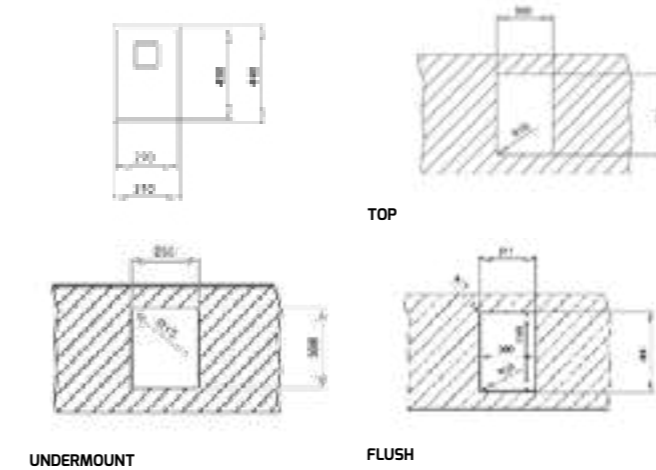

COLOR Stainless Steel

EXTERNAL DIMENSIONS

Length 310mm Width 440mm Depth 200mm

RECOMMENDED ACCESSORIES

**Bamboo Chopping Board** REF: 115890015  
**Universal Inox Colander** REF: 40199072  
**Soap Dispenser** REF: 115890012