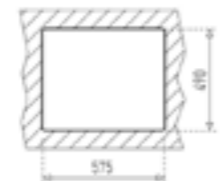

COLOR Stainless Steel

**EXTERNAL DIMENSIONS**

Length 595mm Width 510mm Depth 180mm

**RECOMMENDED ACCESSORIES**

**Black Plastic Basket Frame** REF: 81180002  
**Soap Dispenser Frame** REF: 81180001  
**Multigrater Rolling** REF: 40199260