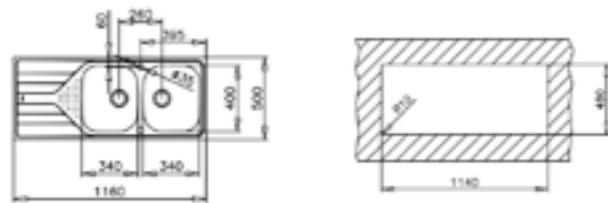

COLOR Stainless Steel

EXTERNAL DIMENSIONS

Length 1160mm Width 500mm Depth 170mm

RECOMMENDED ACCESSORIES

**Bamboo Chopping Board** REF: 115890015  
**Universal Inox Colander** REF: 40199072  
**Universal Cutting Board** REF: 115890009