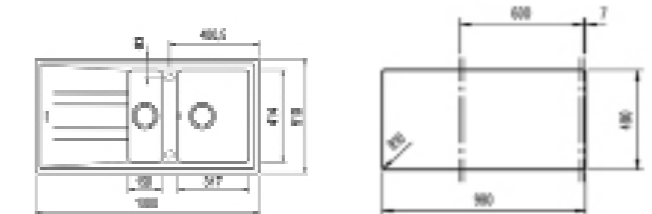

Decorative Lid REF: 40199510
Dish Basket 330x490x130 Stainless Steel REF: 115890019
Dish Basket 320.380 REF: 40199037