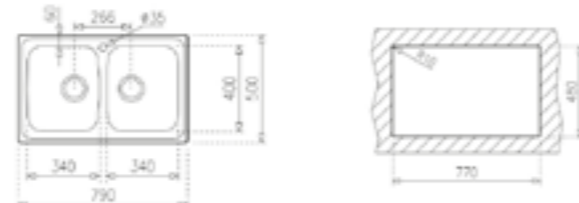

UNIVERSE 80 T-XP 2B 1D
TOTAL

NEW

- Stainless steel sink, Polished finish
- Two bowls and one drainer, reversible
- Inset installation
- 3½" manual basket waste and siphon
- 170 mm deep bowls
- 80 cm base unit

COLOR Stainless Steel

EXTERNAL DIMENSIONS

Length 1160mm Width 500mm Depth 170mm

RECOMMENDED ACCESSORIES

UNIVERSE 80 T-XP 2B
TOTAL

NEW

- Stainless steel sink, Polished finish
- Two bowls
- Inset installation
- 3½" manual basket waste and siphon
- 170 mm deep bowls
- 80 cm base unit

COLOR Stainless Steel

EXTERNAL DIMENSIONS

Length 790mm Width 500mm Depth 170mm

RECOMMENDED ACCESSORIES

UNIVERSE 60 T-XP 1½B 1D
TOTAL

NEW

- Stainless steel sink, Polished finish
- One bowl, one auxiliary bowl and one drainer, reversible
- Inset installation
- 3½" manual basket waste and siphon
- 160 and 100 mm deep bowls
- 60 cm base unit

COLOR Stainless Steel

EXTERNAL DIMENSIONS

Length 1000mm Width 500mm Depth 160mm

RECOMMENDED ACCESSORIES

UNIVERSE 60 T-XP 1½B
TOTAL

NEW

- Stainless steel sink, Polished finish
- One bowl and one auxiliary bowl, reversible
- Inset installation
- 3½" manual basket waste and siphon
- 160 and 100 mm deep bowls
- 60 cm base unit

COLOR Stainless Steel

EXTERNAL DIMENSIONS

Length 650mm Width 500mm Depth 160mm

RECOMMENDED ACCESSORIES