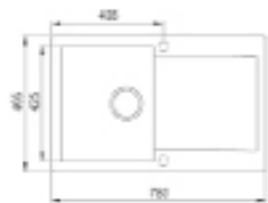

SINKS

CLIVO 45 B-TQ 1B 1D AUTO

EASY

NEW

- Tequartz sink
- One bowl and one drainer
- Inset installation
- 3½" automatic basket waste with siphon
- 190 mm deep bowl
- 45 cm base unit

COLOR Topasbeige

EXTERNAL DIMENSIONS

Length 780mm Width 495mm Depth 190mm

RECOMMENDED ACCESSORIES

REF: 115890012

REF: 40199227

REF: 115890019