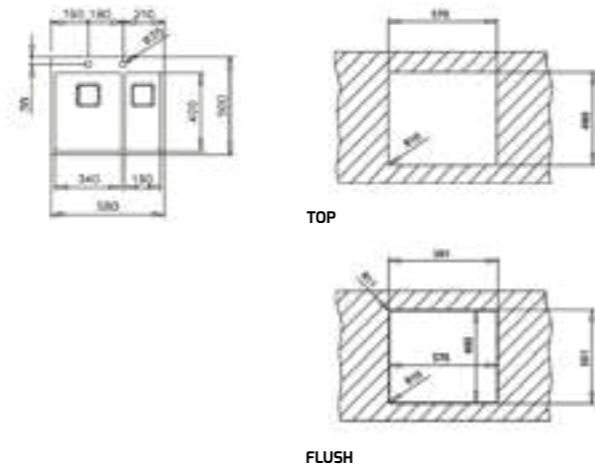

COLOR Stainless Steel

EXTERNAL DIMENSIONS

Length 580mm Width 500mm Depth 200mm

RECOMMENDED ACCESSORIES

**Bamboo Chopping Board** REF: 115890015  
**Universal Inox Colander** REF: 40199072  
**Wooden Cutting Board Plus Colander 34X40 R25** REF: 40199230