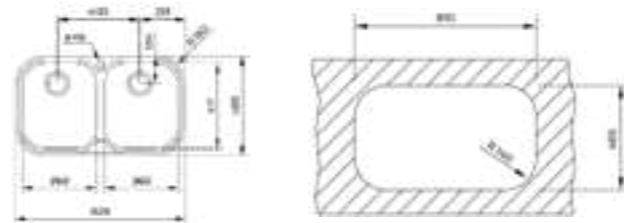

STYLO 1B 1D
TOTAL

- Stainless steel sink
- One bowl and one drainer
- Inset installation
- 3½" manual basket waste with siphon
- 170 mm deep bowl
- 45 cm base unit

COLOR Stainless Steel

EXTERNAL DIMENSIONS

Length 830mm Width 485mm Depth 170mm

RECOMMENDED ACCESSORIES

Bamboo Chopping Board REF: 115890015
Stylo Cutting Board REF: 40199201
Universal Inox Colander REF: 40199072

STYLO 2B
TOTAL

- Stainless steel sink
- Two bowls
- Inset installation
- 3½" manual basket waste with siphon
- 170 mm deep bowls
- 80 cm base unit

COLOR Stainless Steel

EXTERNAL DIMENSIONS

Length 828mm Width 485mm Depth 170mm

RECOMMENDED ACCESSORIES

Dish Basket 330x490x130 Stainless Steel REF: 115890019
Dish Basket 320.380 REF: 40199037
Universal Soap Dispenser REF: 115890011

STYLO 1B
TOTAL

- Stainless steel sink
- One bowl
- Inset installation
- 3½" manual basket waste with siphon
- 165 mm deep bowl
- 45 cm base unit

COLOR Stainless Steel

EXTERNAL DIMENSIONS

Length 465mm Width 485mm Depth 165mm

RECOMMENDED ACCESSORIES

Stylo Cutting Board REF: 40199201
Universal Inox Colander REF: 40199072
Dish Basket 320.380 REF: 40199037

ANGULAR 2B
TOTAL

- Stainless steel sink
- Corner bowls
- Inset installation
- 3½" manual basket waste with siphon
- 190 mm deep bowls
- 90 cm base unit

COLOR Stainless Steel

EXTERNAL DIMENSIONS

Length 830mm Width 830mm Depth 190mm

RECOMMENDED ACCESSORIES

Bamboo Chopping Board REF: 115890015
Universal Inox Colander REF: 40199072
Universal Cutting Board REF: 115890009