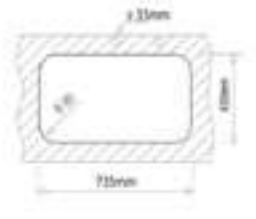

Bamboo Chopping Board REF: 115890015
Universal Inox Colander REF: 40199072
Dish Basket 330x490x130 Stainless Steel REF: 115890019

Bamboo Chopping Board REF: 115890015
Universal Inox Colander REF: 40199072
Dish Basket 330x490x130 Stainless Steel REF: 115890019

Wooden Chopping Board REF: 40199227
Colander Inox REF: 40199052
Dish Basket 330x490x130 Stainless Steel REF: 115890019

Wooden Chopping Board REF: 40199227
Colander Inox REF: 40199052
Dish Basket 330x490x130 Stainless Steel REF: 115890019