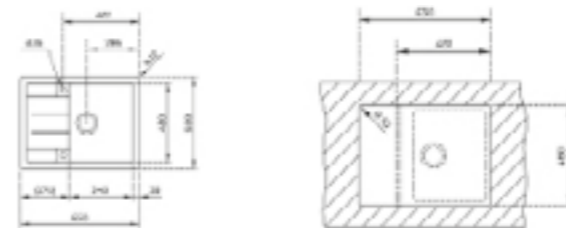

Wooden Chopping Board REF: 40199227
Colander Inox REF: 40199052
Dish Basket 330x490x130 Stainless Steel REF: 115890019