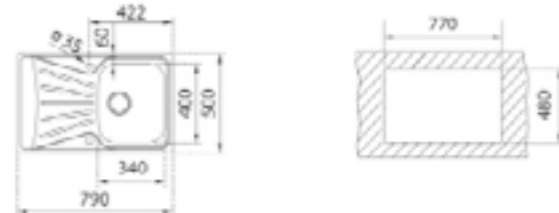

RECOMMENDED ACCESSORIES