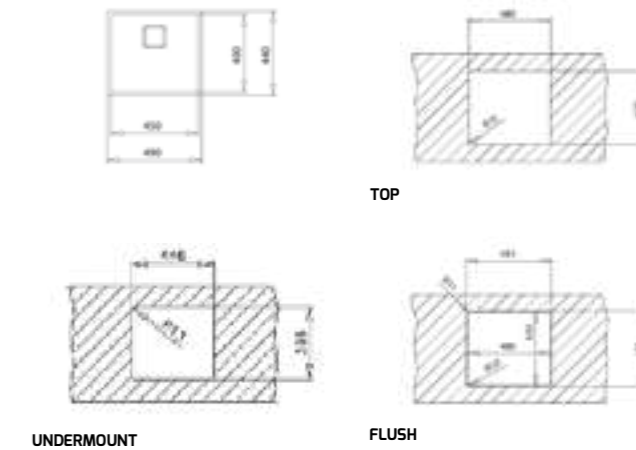

COLOR Stainless Steel

EXTERNAL DIMENSIONS

Length 490mm Width 440mm Depth 200mm

RECOMMENDED ACCESSORIES

**Bamboo Chopping Board** REF: 115890015  
**Universal Inox Colander** REF: 40199072  
**Wooden Cutting Board Plus Colander 34X40 R25** REF: 40199230