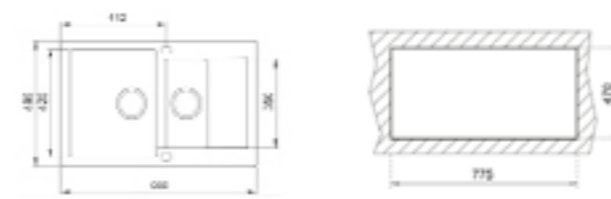

CLIVO 60 B-TQ 1½B 1D AUTO
EASY

NEW

- Tequartz sink
- One bowl, one auxiliary bowl and one drainer
- Inset installation
- 3½" automatic basket waste with siphon
- 190 and 110 mm deep bowls
- 60 cm base unit

COLOR Onyx black

EXTERNAL DIMENSIONS

Length 800mm Width 495mm Depth 190mm

RECOMMENDED ACCESSORIES

Soap Dispenser REF: 115890012
Wooden Chopping Board REF: 40199227
Dish Basket 330x490x130 Stainless Steel REF: 115890019

CLIVO 60 B-TQ 1½B 1D AUTO
EASY

NEW

- Tequartz sink
- One bowl, one auxiliary bowl and one drainer
- Inset installation
- 3½" automatic basket waste with siphon
- 190 and 110 mm deep bowls
- 60 cm base unit

COLOR Alugraumetallic

EXTERNAL DIMENSIONS

Length 800mm Width 495mm Depth 190mm

RECOMMENDED ACCESSORIES

Soap Dispenser REF: 115890012
Wooden Chopping Board REF: 40199227
Dish Basket 330x490x130 Stainless Steel REF: 115890019

CLIVO 60 B-TQ 1½B 1D AUTO
EASY

NEW

- Tequartz sink
- One bowl, one auxiliary bowl and one drainer
- Inset installation
- 3½" automatic basket waste with siphon
- 190 and 110 mm deep bowls
- 60 cm base unit

COLOR Topasbeige

EXTERNAL DIMENSIONS

Length 800mm Width 495mm Depth 190mm

RECOMMENDED ACCESSORIES

Soap Dispenser REF: 115890012
Wooden Chopping Board REF: 40199227
Dish Basket 330x490x130 Stainless Steel REF: 115890019

CLIVO 60 B-TQ 1½B 1D AUTO
EASY

NEW

- Tequartz sink
- One bowl, one auxiliary bowl and one drainer
- Inset installation
- 3½" automatic basket waste with siphon
- 190 and 110 mm deep bowls
- 60 cm base unit

COLOR Marble White

EXTERNAL DIMENSIONS

Length 800mm Width 495mm Depth 190mm

RECOMMENDED ACCESSORIES

Soap Dispenser REF: 115890012
Wooden Chopping Board REF: 40199227
Dish Basket 330x490x130 Stainless Steel REF: 115890019