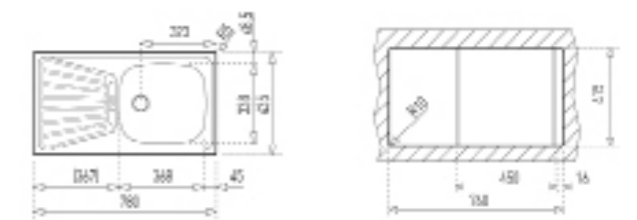

TEKAWAY STYLO 1B
EASY

- Plug & Play: Sink + Tap + Accessories
- Stainless steel sink, Polished finish
- Kitchen tap IN 995 Chrome and Soap dispenser included
- One bowl
- Inset installation
- 3½" manual basket waste
- 165 mm deep bowl
- 45 cm base unit

COLOR Stainless Steel

EXTERNAL DIMENSIONS

Length 465mm Width 485mm Depth 165mm

RECOMMENDED ACCESSORIES

TEKAWAY STYLO 1B 1D
EASY

- Plug & Play: Sink + Tap + Accessories
- Stainless steel sink, Polished finish
- Kitchen tap IN 995 Chrome and Dish basket included
- One bowl and one drainer
- Inset installation
- 3½" manual basket waste
- 170 mm deep bowl
- 45 cm base unit

COLOR Stainless Steel

EXTERNAL DIMENSIONS

Length 830mm Width 485mm Depth 170mm

RECOMMENDED ACCESSORIES

TEKAWAY DR-80 2B
EASY

NEW

- Plug & Play: Sink + Tap + Accessories
- Stainless steel sink, Polished finish
- Kitchen tap IN 915 Chrome included
- Two bowls
- Inset installation
- 3½" manual basket waste without overflow
- 140 mm deep bowls
- 80 cm base unit

COLOR Stainless Steel

EXTERNAL DIMENSIONS

Length 840mm Width 440mm Depth 140mm

RECOMMENDED ACCESSORIES

TEKAWAY DEVA 45 I-CN 1B 1D
EASY

- Plug & Play: Sink + Tap + Accessories
- Stainless steel sink, Matt finish
- Kitchen tap ML 913 included
- One bowl and one drainer
- Inset installation
- 3½" automatic basket waste with siphon
- 150 mm deep bowl
- 45 cm base unit

COLOR Matt chrome

EXTERNAL DIMENSIONS

Length 780mm Width 435mm Depth 150mm

RECOMMENDED ACCESSORIES