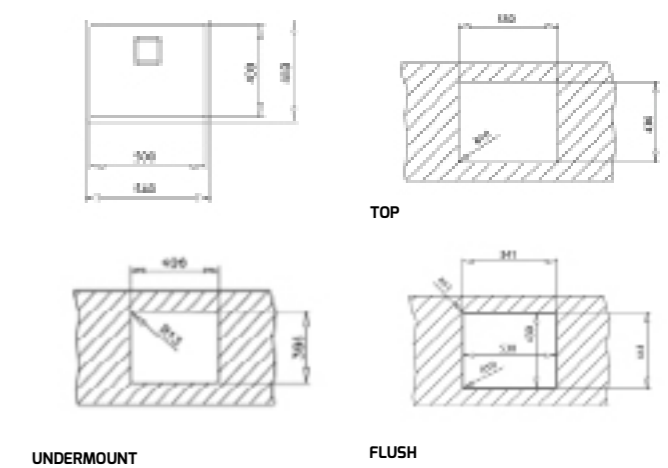

COLOR Brass

EXTERNAL DIMENSIONS

Length 540mm Width 440mm Depth 200mm

RECOMMENDED ACCESSORIES

**Bamboo Chopping Board** REF: 115890015  
**Universal Inox Colander** REF: 40199072  
**Wooden Cutting Board Plus Colander 34X40 R25** REF: 40199230