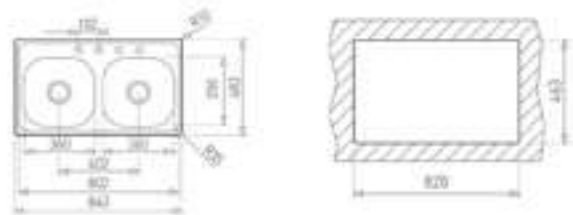

730.510 1B 1D
TOTAL

RECOMMENDED ACCESSORIES