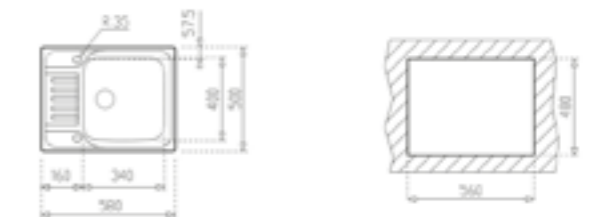

CLASSIC MAX 1B 1D
TOTAL

- Stainless steel sink
- One bowl and one drainer
- Inset installation
- 3½" manual basket waste with siphon
- 200 mm deep bowl
- 60 cm base unit

COLOR Stainless Steel

EXTERNAL DIMENSIONS

Length 860mm Width 500mm Depth 200mm

RECOMMENDED ACCESSORIES

CLASSIC 1B 1D
TOTAL

- Stainless steel sink
- One bowl and one drainer
- Inset installation
- 3½" manual basket waste with siphon
- 190 mm deep bowl
- 50 cm base unit

COLOR Stainless Steel

EXTERNAL DIMENSIONS

Length 860mm Width 500mm Depth 190mm

RECOMMENDED ACCESSORIES

CLASSIC 1B ½D 650
TOTAL

- Stainless steel sink
- One bowl and half drainer
- Inset installation
- 3½" manual basket waste
- 180 mm deep bowl
- 45 cm base unit

COLOR Stainless Steel

EXTERNAL DIMENSIONS

Length 650mm Width 500mm Depth 180mm

RECOMMENDED ACCESSORIES

CLASSIC 1B ½D 580
TOTAL

- Stainless steel sink
- One bowl and half drainer
- Inset installation
- 3½" manual basket waste with siphon
- 150 mm deep bowl
- 45 cm base unit

COLOR Stainless Steel

EXTERNAL DIMENSIONS

Length 650mm Width 500mm Depth 150mm

RECOMMENDED ACCESSORIES