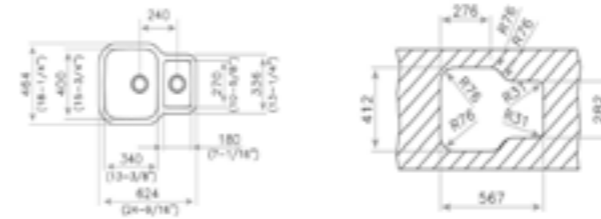

**EXTERNAL DIMENSIONS**  
Length 624mm Width 464mm Depth 200mm

**RECOMMENDED ACCESSORIES**

**Bamboo Chopping Board** REF: 115890015  
**Dish Basket 320.380** REF: 40199037  
**Universal Inox Colander** REF: 40199072