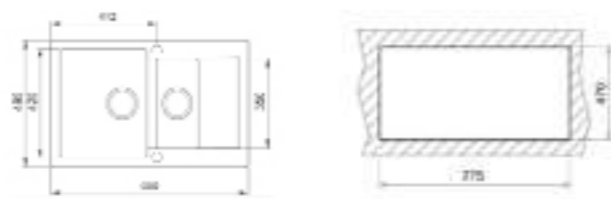

CLIVO 60 B-TQ 1½B 1D AUTO
EASY

NEW

- Tequartz sink
- One bowl, one auxiliary bowl and one drainer
- Inset installation
- 3½" automatic basket waste with siphon
- 190 and 110 mm deep bowls
- 60 cm base unit

COLOR Onyx black

EXTERNAL DIMENSIONS

Length 800mm Width 495mm Depth 190mm

RECOMMENDED ACCESSORIES

Soap Dispenser REF: 115890012
Wooden Chopping Board REF: 40199227
Dish Basket 330x490x130 Stainless Steel REF: 115890019

CLIVO 60 B-TQ 1½B 1D AUTO
EASY

NEW

- Tequartz sink
- One bowl, one auxiliary bowl and one drainer
- Inset installation
- 3½" automatic basket waste with siphon
- 190 and 110 mm deep bowls
- 60 cm base unit

COLOR Alugraumetallic

EXTERNAL DIMENSIONS

Length 800mm Width 495mm Depth 190mm

RECOMMENDED ACCESSORIES

Soap Dispenser REF: 115890012
Wooden Chopping Board REF: 40199227
Dish Basket 330x490x130 Stainless Steel REF: 115890019

CLIVO 60 B-TQ 1½B 1D AUTO
EASY

NEW

- Tequartz sink
- One bowl, one auxiliary bowl and one drainer
- Inset installation
- 3½" automatic basket waste with siphon
- 190 and 110 mm deep bowls
- 60 cm base unit

COLOR Topasbeige

EXTERNAL DIMENSIONS

Length 800mm Width 495mm Depth 190mm

RECOMMENDED ACCESSORIES

Soap Dispenser REF: 115890012
Wooden Chopping Board REF: 40199227
Dish Basket 330x490x130 Stainless Steel REF: 115890019

CLIVO 60 B-TQ 1½B 1D AUTO
EASY

NEW

- Tequartz sink
- One bowl, one auxiliary bowl and one drainer
- Inset installation
- 3½" automatic basket waste with siphon
- 190 and 110 mm deep bowls
- 60 cm base unit

COLOR Marble White

EXTERNAL DIMENSIONS

Length 800mm Width 495mm Depth 190mm

RECOMMENDED ACCESSORIES

Soap Dispenser REF: 115890012
Wooden Chopping Board REF: 40199227
Dish Basket 330x490x130 Stainless Steel REF: 115890019