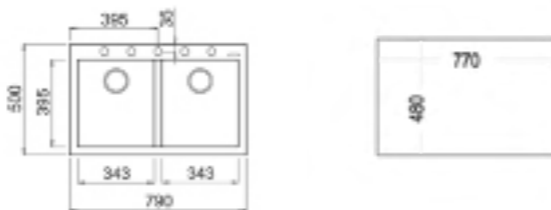

FORSQUARE 2B 790 TG AUTO
MAESTRO

NEW

- Tegrante+ sink
- Two bowls
- Inset installation
- 3½" automatic basket waste with siphon
- 200 mm deep bowls
- 80 cm base unit

COLOR Black

EXTERNAL DIMENSIONS

Length 790mm Width 500mm Depth 200mm

RECOMMENDED ACCESSORIES

FORSQUARE 2B 790 TG AUTO
MAESTRO

NEW

- Tegrante+ sink
- Two bowls
- Inset installation
- 3½" automatic basket waste with siphon
- 200 mm deep bowls
- 80 cm base unit

COLOR Stone Grey

EXTERNAL DIMENSIONS

Length 790mm Width 500mm Depth 200mm

RECOMMENDED ACCESSORIES

FORSQUARE 2B 790 TG AUTO
MAESTRO

NEW

- Tegrante+ sink
- Two bowls
- Inset installation
- 3½" automatic basket waste with siphon
- 200 mm deep bowls
- 80 cm base unit

COLOR Bright Cream

EXTERNAL DIMENSIONS

Length 790mm Width 500mm Depth 200mm

RECOMMENDED ACCESSORIES

FORSQUARE 2B 790 TG AUTO
MAESTRO

NEW

- Tegrante+ sink
- Two bowls
- Inset installation
- 3½" automatic basket waste with siphon
- 200 mm deep bowls
- 80 cm base unit

COLOR Avena Beige

EXTERNAL DIMENSIONS

Length 790mm Width 500mm Depth 200mm

RECOMMENDED ACCESSORIES