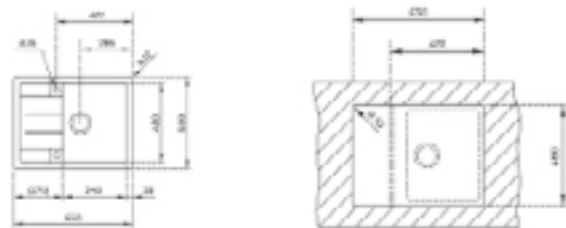

Wooden Chopping Board REF: 40199227
Colander Inox REF: 40199052
Dish Basket 330x490x130 Stainless Steel REF: 115890019