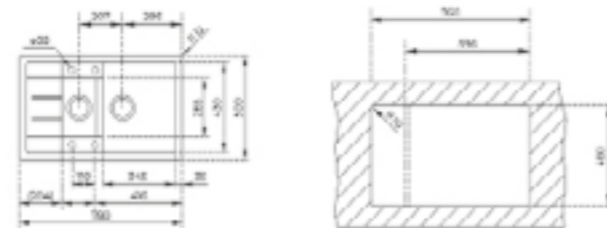

EXTERNAL DIMENSIONS

Length 780mm Width 500mm Depth 200mm

RECOMMENDED ACCESSORIES

**Wooden Chopping Board** REF: 40199227  
**Colander Inox** REF: 40199052  
**Dish Basket 330x490x130 Stainless Steel** REF: 115890019