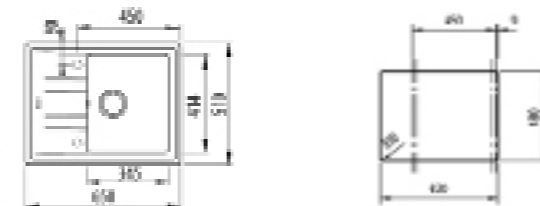

Decorative Lid
REF: 40199510

Dish Basket 330x490x130
Stainless Steel
REF: 115890019

Dish Basket 320.380
REF: 40199037