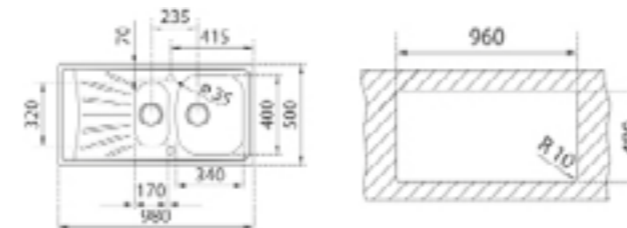

STARBRIGHT 80 E-XP 2B 1D

EASY

NEW

- Stainless steel sink, Polished finish
- Two bowls and one drainer, reversible
- Inset installation
- 3½" manual basket waste and siphon
- 160 mm deep bowls
- 80 cm base unit

COLOR Stainless Steel

EXTERNAL DIMENSIONS

Length 1160mm Width 500mm Depth 160mm

RECOMMENDED ACCESSORIES

STARBRIGHT 80 E-XP 2B

EASY

NEW

- Stainless steel sink, Polished finish
- Two bowls
- Inset installation
- 3½" manual basket waste and siphon
- 160 mm deep bowls
- 80 cm base unit

COLOR Stainless Steel

EXTERNAL DIMENSIONS

Length 790mm Width 500mm Depth 160mm

RECOMMENDED ACCESSORIES

STARBRIGHT 60 E-XP 1½B 1D

EASY

NEW

- Stainless steel sink, Polished finish
- One bowl, one auxiliary bowl and one drainer, reversible
- Inset installation
- 3½" manual basket waste and siphon
- 160 and 100 mm deep bowls
- 60 cm base unit

COLOR Stainless Steel

EXTERNAL DIMENSIONS

Length 980mm Width 500mm Depth 160mm

RECOMMENDED ACCESSORIES

STARBRIGHT 50 E-XP 1B 1D

EASY

NEW

- Stainless steel sink, Polished finish
- One bowl and one drainer, reversible
- Inset installation
- 3½" manual basket waste and siphon
- 170 mm deep bowl
- 50 cm base unit

COLOR Stainless Steel

EXTERNAL DIMENSIONS

Length 860mm Width 500mm Depth 170mm

RECOMMENDED ACCESSORIES