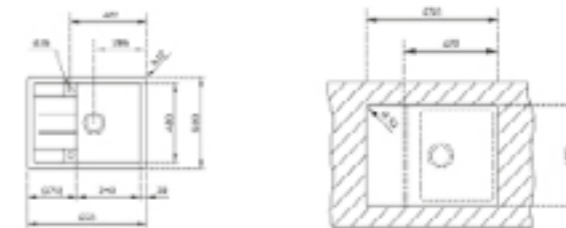

Wooden Chopping Board REF: 40199227
Colander Inox REF: 40199052
Dish Basket 330x490x130 Stainless Steel REF: 115890019