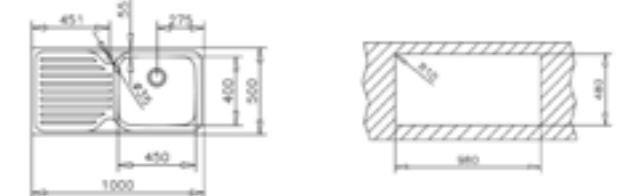

CLASSIC 2½B 1D
TOTAL

- Stainless steel sink
- Two bowls, one auxiliary bowl and one drainer
- Inset installation
- 3½" manual basket waste
- 190 and 135 mm deep bowls
- 100 cm base unit

COLOR Stainless Steel

EXTERNAL DIMENSIONS

Length 1400mm Width 500mm Depth 190mm

RECOMMENDED ACCESSORIES

Bamboo Chopping Board REF: 115890015
Universal Inox Colander REF: 40199072
Universal Cutting Board REF: 115890009

CLASSIC MAX 2B 1D
TOTAL

- Stainless steel sink
- Two bowls and one drainer
- Inset installation
- 3½" manual basket waste with siphon
- 200 and 190 mm deep bowls
- 90 cm base unit

COLOR Stainless Steel

EXTERNAL DIMENSIONS

Length 1160mm Width 500mm Depth 200mm

RECOMMENDED ACCESSORIES

Bamboo Chopping Board REF: 115890015
Universal Inox Colander REF: 40199072
Universal Cutting Board REF: 115890009

CLASSIC MAX 2B
TOTAL

- Stainless steel sink
- Two bowls
- Inset installation
- 3½" manual basket waste with siphon
- 200 and 190 mm deep bowls
- 90 cm base unit

COLOR Stainless Steel

EXTERNAL DIMENSIONS

Length 860mm Width 500mm Depth 200mm

RECOMMENDED ACCESSORIES

Bamboo Chopping Board REF: 115890015
Universal Inox Colander REF: 40199072
Universal Cutting Board REF: 115890009

CLASSIC MAX 1000 1B 1D
TOTAL

- Stainless steel sink
- One bowl and one drainer
- Inset installation
- 3½" manual basket waste with siphon
- 200 mm deep bowl
- 45 cm base unit

COLOR Stainless Steel

EXTERNAL DIMENSIONS

Length 1000mm Width 500mm Depth 200mm

RECOMMENDED ACCESSORIES

Bamboo Chopping Board REF: 115890015
Universal Inox Colander REF: 40199072
Wooden Cutting Board Plus Colander 34X40 R25 REF: 40199230