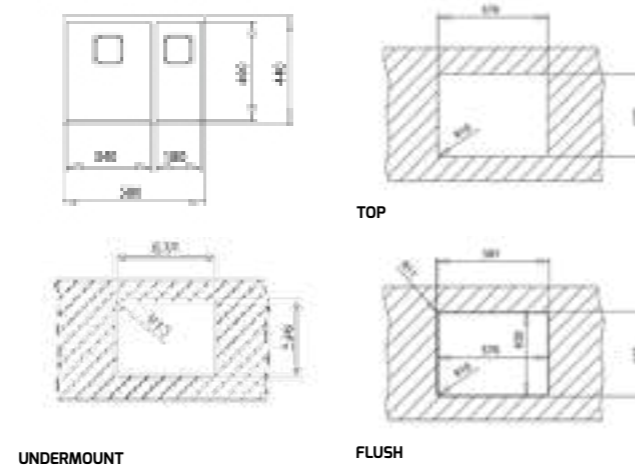

COLOR Stainless Steel

EXTERNAL DIMENSIONS

Length 580mm Width 440mm Depth 200mm

RECOMMENDED ACCESSORIES

**Bamboo Chopping Board** REF: 115890015  
**Universal Inox Colander** REF: 40199072  
**Wooden Cutting Board Plus Colander 34X40 R25** REF: 40199230