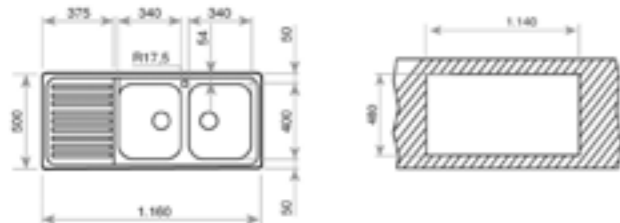

CLASSIC 2B 1D
TOTAL

- Stainless steel sink
- Two bowls and one drainer
- Inset installation
- 3½" manual basket waste with siphon
- 190 mm deep bowls
- 80 cm base unit

COLOR Stainless Steel

EXTERNAL DIMENSIONS
Length 1160mm Width 500mm Depth 190mm

RECOMMENDED ACCESSORIES

CLASSIC 2B 80
TOTAL

- Stainless steel sink
- Two bowls
- Inset installation
- 3½" manual basket waste
- 190 mm deep bowls
- 80 cm base unit

COLOR Stainless Steel

EXTERNAL DIMENSIONS
Length 800mm Width 500mm Depth 190mm

RECOMMENDED ACCESSORIES

CLASSIC 2B 86
TOTAL

- Stainless steel sink
- Two bowls
- Inset installation
- 3½" manual basket waste with siphon
- 190 mm deep bowls
- 90 cm base unit

COLOR Stainless Steel

EXTERNAL DIMENSIONS
Length 860mm Width 500mm Depth 190mm

RECOMMENDED ACCESSORIES

CLASSIC 2½B
TOTAL

- Stainless steel sink
- Two bowls and one auxiliary bowl
- Inset installation
- 3½" manual basket waste
- 190 and 135 mm deep bowls
- 100 cm base unit

COLOR Stainless Steel

EXTERNAL DIMENSIONS
Length 1000mm Width 500mm Depth 190mm

RECOMMENDED ACCESSORIES