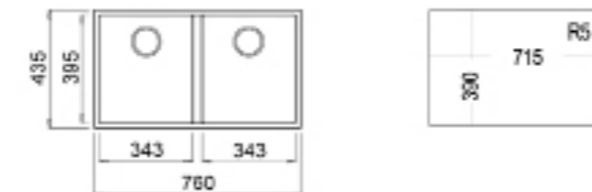

**SQUARE 2B 760 TG**  
MAESTRO

NEW

- Tegrante+ sink
- Two bowls
- Undermount installation
- 3½" manual basket waste with siphon
- 200 mm deep bowls
- 80 cm base unit

COLOR Bright Cream

EXTERNAL DIMENSIONS