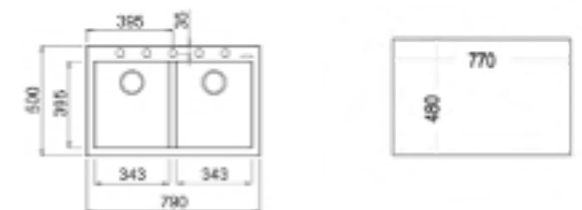

FORSQUARE 2B 790 TG AUTO
MAESTRO

NEW

- Tegrante+ sink
- Two bowls
- Inset installation
- 3½" automatic basket waste with siphon
- 200 mm deep bowls
- 80 cm base unit

COLOR Black

EXTERNAL DIMENSIONS

Length 790mm Width 500mm Depth 200mm

RECOMMENDED ACCESSORIES

FORSQUARE 2B 790 TG AUTO
MAESTRO

NEW

- Tegrante+ sink
- Two bowls
- Inset installation
- 3½" automatic basket waste with siphon
- 200 mm deep bowls
- 80 cm base unit

COLOR Stone Grey

EXTERNAL DIMENSIONS

Length 790mm Width 500mm Depth 200mm

RECOMMENDED ACCESSORIES

FORSQUARE 2B 790 TG AUTO
MAESTRO

NEW

- Tegrante+ sink
- Two bowls
- Inset installation
- 3½" automatic basket waste with siphon
- 200 mm deep bowls
- 80 cm base unit

COLOR Bright Cream

EXTERNAL DIMENSIONS

Length 790mm Width 500mm Depth 200mm

RECOMMENDED ACCESSORIES

FORSQUARE 2B 790 TG AUTO
MAESTRO

NEW

- Tegrante+ sink
- Two bowls
- Inset installation
- 3½" automatic basket waste with siphon
- 200 mm deep bowls
- 80 cm base unit

COLOR Avena Beige

EXTERNAL DIMENSIONS

Length 790mm Width 500mm Depth 200mm

RECOMMENDED ACCESSORIES