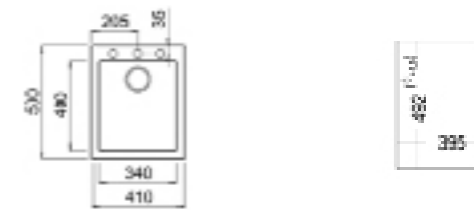

FORSQUARE 34.40 TG AUTO
MAESTRO

NEW

- Tegrante+ sink
- One bowl
- Inset installation
- 3½" automatic basket waste with siphon
- 200 mm deep bowl
- 45 cm base unit

COLOR Black

EXTERNAL DIMENSIONS

Length 410mm Width 500mm Depth 200mm

RECOMMENDED ACCESSORIES

FORSQUARE 34.40 TG AUTO
MAESTRO

NEW

- Tegrante+ sink
- One bowl
- Inset installation
- 3½" automatic basket waste with siphon
- 200 mm deep bowl
- 45 cm base unit

COLOR Stone Grey

EXTERNAL DIMENSIONS

Length 410mm Width 500mm Depth 200mm

RECOMMENDED ACCESSORIES

FORSQUARE 34.40 TG AUTO
MAESTRO

NEW

- Tegrante+ sink
- One bowl
- Inset installation
- 3½" automatic basket waste with siphon
- 200 mm deep bowl
- 45 cm base unit

COLOR Bright Cream

EXTERNAL DIMENSIONS

Length 410mm Width 500mm Depth 200mm

RECOMMENDED ACCESSORIES

FORSQUARE 34.40 TG AUTO
MAESTRO

NEW

- Tegrante+ sink
- One bowl
- Inset installation
- 3½" automatic basket waste with siphon
- 200 mm deep bowl
- 45 cm base unit

COLOR Avena Beige

EXTERNAL DIMENSIONS

Length 410mm Width 500mm Depth 200mm

RECOMMENDED ACCESSORIES