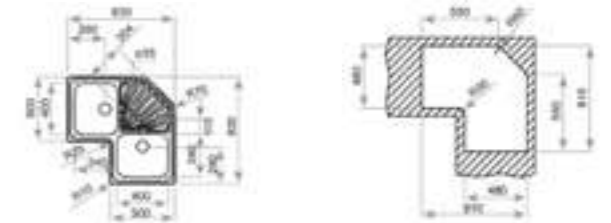

STYLO 1B 1D
TOTAL

- Stainless steel sink
- One bowl and one drainer
- Inset installation
- 3½" manual basket waste with siphon
- 170 mm deep bowl
- 45 cm base unit

COLOR Stainless Steel

EXTERNAL DIMENSIONS

Length 830mm Width 485mm Depth 170mm

RECOMMENDED ACCESSORIES

Bamboo Chopping Board REF: 115890015
Stylo Cutting Board REF: 40199201
Universal Inox Colander REF: 40199072

STYLO 2B
TOTAL

- Stainless steel sink
- Two bowls
- Inset installation
- 3½" manual basket waste with siphon
- 170 mm deep bowls
- 80 cm base unit

COLOR Stainless Steel

EXTERNAL DIMENSIONS

Length 828mm Width 485mm Depth 170mm

RECOMMENDED ACCESSORIES

Dish Basket 330x490x130 Stainless Steel REF: 115890019
Dish Basket 320.380 REF: 40199037
Universal Soap Dispenser REF: 115890011

STYLO 1B
TOTAL

- Stainless steel sink
- One bowl
- Inset installation
- 3½" manual basket waste with siphon
- 165 mm deep bowl
- 45 cm base unit

COLOR Stainless Steel

EXTERNAL DIMENSIONS

Length 465mm Width 485mm Depth 165mm

RECOMMENDED ACCESSORIES

Stylo Cutting Board REF: 40199201
Universal Inox Colander REF: 40199072
Dish Basket 320.380 REF: 40199037

ANGULAR 2B
TOTAL

- Stainless steel sink
- Corner bowls
- Inset installation
- 3½" manual basket waste with siphon
- 190 mm deep bowls
- 90 cm base unit

COLOR Stainless Steel

EXTERNAL DIMENSIONS

Length 830mm Width 830mm Depth 190mm

RECOMMENDED ACCESSORIES

Bamboo Chopping Board REF: 115890015
Universal Inox Colander REF: 40199072
Universal Cutting Board REF: 115890009