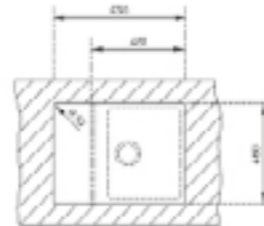

SINKS

ASTRAL 45 B-TG 1B 1D TOTAL

- Tegrante+ sink
- One bowl and one drainer
- Inset installation
- 3 1/2" automatic basket waste
- 200 mm deep bowl
- 45 cm base unit

COLOR Alugra metallic

EXTERNAL DIMENSIONS

Length 650mm Width 500mm Depth 200mm

RECOMMENDED ACCESSORIES

Wooden Chopping Board
REF: 40199227

Colander Inox
REF: 40199052

Dish Basket 330x490x130
Stainless Steel
REF: 115890019

ASTRAL 45 B-TG 1B 1D TOTAL

- Tegrante+ sink
- One bowl and one drainer
- Inset installation
- 3 1/2" automatic basket waste
- 200 mm deep bowl
- 45 cm base unit

COLOR White

EXTERNAL DIMENSIONS

Length 650mm Width 500mm Depth 200mm

RECOMMENDED ACCESSORIES

Wooden Chopping Board
REF: 40199227

Colander Inox
REF: 40199052

Dish Basket 330x490x130
Stainless Steel
REF: 115890019