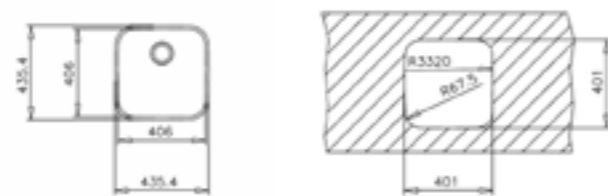

BE Ø390
TOTAL

- Stainless steel sink
- One bowl
- Undermount installation
- 3½" manual basket waste with overflow
- 180 mm deep bowl
- 45 cm base unit

COLOR Stainless Steel

EXTERNAL DIMENSIONS
Length 390mm Width 390mm Depth 180mm

RECOMMENDED ACCESSORIES

BE 40.40
TOTAL

- Stainless steel sink
- One bowl
- Undermount installation
- 3½" manual basket waste with overflow
- 180 mm deep bowl
- 50 cm base unit

COLOR Stainless Steel

EXTERNAL DIMENSIONS
Length 435mm Width 435mm Depth 180mm

RECOMMENDED ACCESSORIES

BE 40.34
TOTAL

- Stainless steel sink
- One bowl
- Undermount installation
- 3½" manual basket waste with overflow
- 180 mm deep bowl
- 50 cm base unit

COLOR Stainless Steel

EXTERNAL DIMENSIONS
Length 427mm Width 367mm Depth 180mm

RECOMMENDED ACCESSORIES

BE 34.40 PLUS
TOTAL

- Stainless steel sink
- One bowl
- Undermount installation
- 3½" manual basket waste with overflow
- 200 mm deep bowl
- 45 cm base unit

COLOR Stainless Steel

EXTERNAL DIMENSIONS
Length 367mm Width 427mm Depth 200mm

RECOMMENDED ACCESSORIES