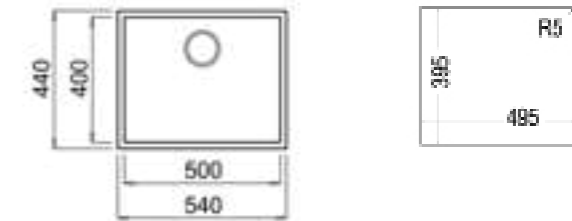

SQUARE 50.40 TG
MAESTRO

NEW

- Tegrante+ sink
- One bowl
- Undermount installation
- 3½" manual basket waste with siphon
- 200 mm deep bowl
- 60 cm base unit

COLOR Stone Grey

EXTERNAL DIMENSIONS

Length 540mm Width 440mm Depth 200mm

RECOMMENDED ACCESSORIES

SQUARE 50.40 TG
MAESTRO

NEW

- Tegrante+ sink
- One bowl
- Undermount installation
- 3½" manual basket waste with siphon
- 200 mm deep bowl
- 60 cm base unit

COLOR Bright Cream

EXTERNAL DIMENSIONS

Length 540mm Width 440mm Depth 200mm

RECOMMENDED ACCESSORIES

SQUARE 50.40 TG
MAESTRO

NEW

- Tegrante+ sink
- One bowl
- Undermount installation
- 3½" manual basket waste with siphon
- 200 mm deep bowl
- 60 cm base unit

COLOR Avena Beige

EXTERNAL DIMENSIONS

Length 540mm Width 440mm Depth 200mm

RECOMMENDED ACCESSORIES

SQUARE 50.40 TG
MAESTRO

NEW

- Tegrante+ sink
- One bowl
- Undermount installation
- 3½" manual basket waste with siphon
- 200 mm deep bowl
- 60 cm base unit

COLOR Artic White

EXTERNAL DIMENSIONS

Length 540mm Width 440mm Depth 200mm

RECOMMENDED ACCESSORIES