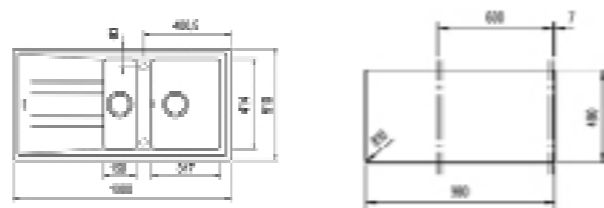

Decorative Lid
REF: 40199510

**Dish Basket 330x490x130
Stainless Steel**
REF: 115890019

Dish Basket 320.380
REF: 40199037