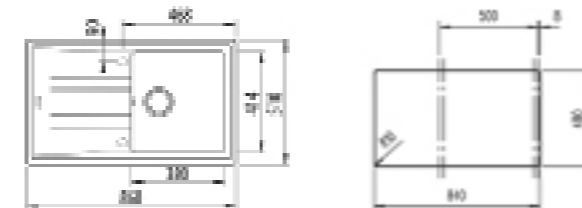

STONE 50 B-TG 1B 1D AUTO
MAESTRO

NEW

- Tegrante+ sink
- One bowl and one drainer
- Inset installation
- 3½" automatic basket waste with siphon
- 200 mm deep bowl
- 50 cm base unit

COLOR Topasbeige

EXTERNAL DIMENSIONS

Length 860mm Width 510mm Depth 200mm

RECOMMENDED ACCESSORIES

Decorative Lid
REF: 40199510

Dish Basket 330x490x130 Stainless Steel
REF: 115890019

Dish Basket 320.380
REF: 40199037

STONE 50 B-TG 1B 1D AUTO
MAESTRO

NEW

- Tegrante+ sink
- One bowl and one drainer
- Inset installation
- 3½" automatic basket waste with siphon
- 200 mm deep bowl
- 50 cm base unit

COLOR Sandbeige

EXTERNAL DIMENSIONS

Length 860mm Width 510mm Depth 200mm

RECOMMENDED ACCESSORIES

Decorative Lid
REF: 40199510

Dish Basket 330x490x130 Stainless Steel
REF: 115890019

Dish Basket 320.380
REF: 40199037

STONE 50 B-TG 1B 1D AUTO
MAESTRO

NEW

- Tegrante+ sink
- One bowl and one drainer
- Inset installation
- 3½" automatic basket waste with siphon
- 200 mm deep bowl
- 50 cm base unit

COLOR White

EXTERNAL DIMENSIONS

Length 860mm Width 510mm Depth 200mm

RECOMMENDED ACCESSORIES

Decorative Lid
REF: 40199510

Dish Basket 330x490x130 Stainless Steel
REF: 115890019

Dish Basket 320.380
REF: 40199037

STONE 60 S-TG 1B 1D AUTO
MAESTRO

NEW

- Tegrante+ sink
- One bowl and one drainer
- Inset installation
- 3½" automatic basket waste with siphon
- 200 mm deep bowl
- 60 cm base unit

COLOR Carbon

EXTERNAL DIMENSIONS

Length 780mm Width 510mm Depth 200mm

RECOMMENDED ACCESSORIES

Decorative Lid
REF: 40199510

Dish Basket 330x490x130 Stainless Steel
REF: 115890019

Dish Basket 320.380
REF: 40199037