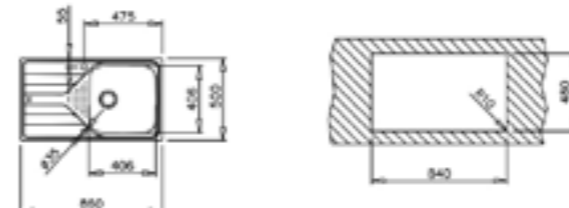

COLOR Stainless Steel

EXTERNAL DIMENSIONS

Length 860mm Width 500mm Depth 195mm

RECOMMENDED ACCESSORIES

**Bamboo Chopping Board** REF: 115890015  
**Universal Inox Colander** REF: 40199072  
**Universal Cutting Board** REF: 115890009