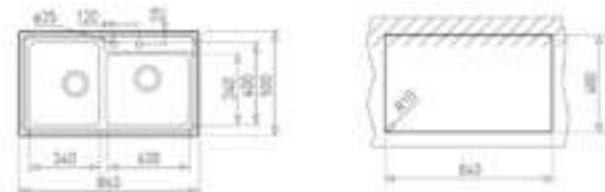

STAGE 90 D 2B
MAESTRO

- Stainless steel sink
- Two bowls
- Inset installation
- 3½" manual basket waste with siphon
- 190 mm deep bowls
- 90 cm base unit

COLOR Stainless Steel

EXTERNAL DIMENSIONS

Length 860mm Width 500mm Depth 190mm

RECOMMENDED ACCESSORIES

Bamboo Chopping Board REF: 115890015
Universal Inox Colander REF: 40199072
Chopping Board REF: 99112506

STAGE 60 B 1½B 1D
MAESTRO

- Stainless steel sink
- One bowl, one auxiliary bowl and one drainer
- Inset installation
- 3½" automatic basket waste with siphon
- 190 and 130 mm deep bowls
- 60 cm base unit

COLOR Stainless Steel

EXTERNAL DIMENSIONS

Length 1000mm Width 500mm Depth 190mm

RECOMMENDED ACCESSORIES

Bamboo Chopping Board REF: 115890015
Universal Inox Colander REF: 40199072
Chopping Board REF: 99112506

STAGE 60 E 1½B ½D
MAESTRO

- Stainless steel sink
- One bowl, one auxiliary bowl and half drainer
- Inset installation
- 3½" automatic basket waste with siphon
- 190 and 130 mm deep bowls
- 60 cm base unit

COLOR Stainless Steel

EXTERNAL DIMENSIONS

Length 816mm Width 565mm Depth 190mm

RECOMMENDED ACCESSORIES

Bamboo Chopping Board REF: 115890015
Universal Inox Colander REF: 40199072
Chopping Board REF: 99112506

STAGE 45 B 1B 1D
MAESTRO

- Stainless steel sink
- One bowl and one drainer
- Inset installation
- 3½" automatic basket waste with siphon
- 190 mm deep bowl
- 45 cm base unit

COLOR Stainless Steel

EXTERNAL DIMENSIONS

Length 860mm Width 500mm Depth 190mm

RECOMMENDED ACCESSORIES

Bamboo Chopping Board REF: 115890015
Universal Inox Colander REF: 40199072
Chopping Board REF: 99112506