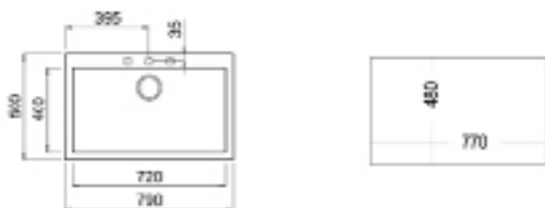

FORSQUARE 72.40 TG AUTO
MAESTRO

NEW

- Tegrante+ sink
- One bowl
- Inset installation
- 3½" automatic basket waste with siphon
- 200 mm deep bowl
- 80 cm base unit

COLOR Bright Cream

EXTERNAL DIMENSIONS

Length 790mm Width 500mm Depth 200mm

RECOMMENDED ACCESSORIES

FORSQUARE 72.40 TG AUTO
MAESTRO

NEW

- Tegrante+ sink
- One bowl
- Inset installation
- 3½" automatic basket waste with siphon
- 200 mm deep bowl
- 80 cm base unit

COLOR Avena Beige

EXTERNAL DIMENSIONS

Length 790mm Width 500mm Depth 200mm

RECOMMENDED ACCESSORIES

FORSQUARE 72.40 TG AUTO
MAESTRO

NEW

- Tegrante+ sink
- One bowl
- Inset installation
- 3½" automatic basket waste with siphon
- 200 mm deep bowl
- 80 cm base unit

COLOR Artic White

EXTERNAL DIMENSIONS

Length 790mm Width 500mm Depth 200mm

RECOMMENDED ACCESSORIES

FORSQUARE 50.40 TG AUTO
MAESTRO

NEW

- Tegrante+ sink
- One bowl
- Inset installation
- 3½" automatic basket waste with siphon
- 200 mm deep bowl
- 60 cm base unit

COLOR Black

EXTERNAL DIMENSIONS

Length 570mm Width 500mm Depth 200mm

RECOMMENDED ACCESSORIES