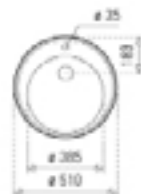

SINKS

CENTROVAL RB 1B TOTAL

- Tegrante+ sink
- One bowl
- Inset installation
- 3 1/2" automatic basket waste
- 184 mm deep bowl
- 45 cm base unit

COLOR White

EXTERNAL DIMENSIONS

Length ø510mm Width ø510mm Depth 184mm

RECOMMENDED ACCESSORIES

CENTROVAL RB 1B TOTAL

- Tegrante+ sink
- One bowl
- Inset installation
- 3 1/2" automatic basket waste
- 184 mm deep bowl
- 45 cm base unit

COLOR Carbon

EXTERNAL DIMENSIONS

Length ø510mm Width ø510mm Depth 184mm

RECOMMENDED ACCESSORIES