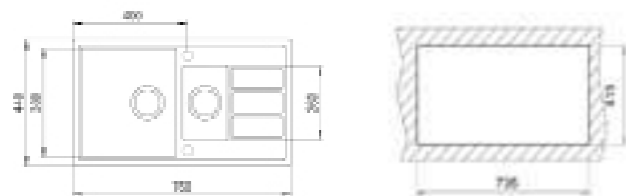

COMFOR 60 B-TQ 1½B 1D 1D AUTO
EASY

NEW

- Tequartz sink
- One bowl, one auxiliary bowl and one drainer
- Excellent UV resistance against decoloring
- Bacteria-free surface very easy to clean
- Inset installation
- Reversible drainer
- 3½" automatic basket waste with overflow and siphon
- 170 and 95 mm deep bowls
- 60 cm base unit

COLOR Onyx black

EXTERNAL DIMENSIONS

Length 440mm Width 760mm Depth 170mm

RECOMMENDED ACCESSORIES

COMFOR 45 B-TQ 1B 1D AUTO
EASY

NEW

- Tequartz sink
- One bowl and one drainer
- Excellent UV resistance against decoloring
- Bacteria-free surface very easy to clean
- Inset installation
- 3½" automatic basket waste with siphon
- 170 mm deep bowl
- 45 cm base unit

COLOR Onyx black

EXTERNAL DIMENSIONS

Length 760mm Width 440mm Depth 170mm

RECOMMENDED ACCESSORIES

COMFOR 45 S-TQ 1B 1D AUTO
EASY

NEW

- Tequartz sink
- One bowl and one drainer
- Excellent UV resistance against decoloring
- Bacteria-free surface very easy to clean
- Inset installation
- 3½" automatic basket waste with siphon
- 170 mm deep bowl
- 45 cm base unit

COLOR Onyx black

EXTERNAL DIMENSIONS

Length 620mm Width 440mm Depth 170mm

RECOMMENDED ACCESSORIES