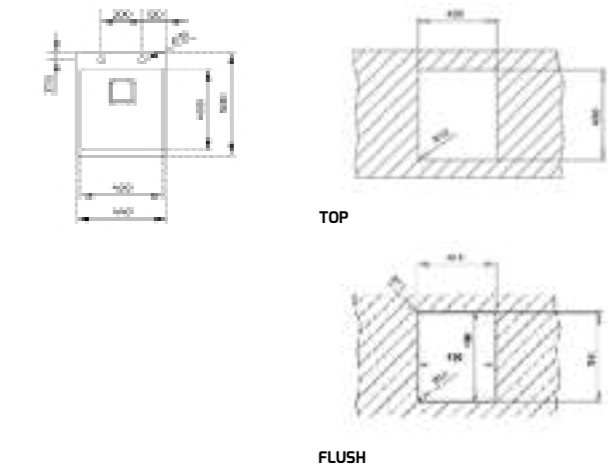

COLOR Stainless Steel

EXTERNAL DIMENSIONS

Length 440mm Width 500mm Depth 200mm

RECOMMENDED ACCESSORIES

**Bamboo Chopping Board** REF: 115890015  
**Universal Inox Colander** REF: 40199072  
**Wooden Cutting Board Plus Colander 34X40 R25** REF: 40199230