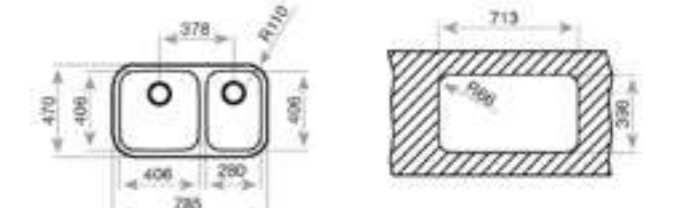

RECOMMENDED ACCESSORIES