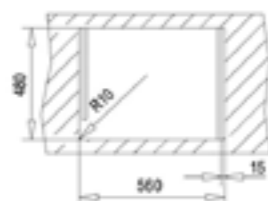

RECOMMENDED ACCESSORIES