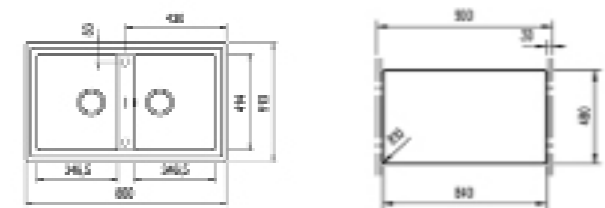

Decorative Lid
REF: 40199510

**Dish Basket 330x490x130
Stainless Steel**
REF: 115890019

Dish Basket 320.380
REF: 40199037