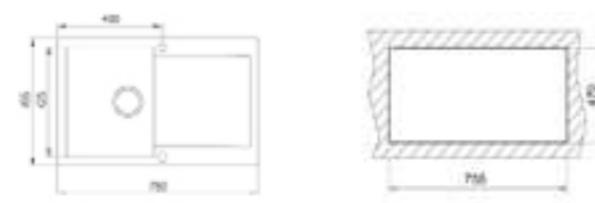

COLOR Onyx black

EXTERNAL DIMENSIONS

Length 780mm Width 495mm Depth 190mm

RECOMMENDED ACCESSORIES

Soap Dispenser REF: 115890012  
Wooden Chopping Board REF: 40199227  
Dish Basket 330x490x130 Stainless Steel REF: 115890019