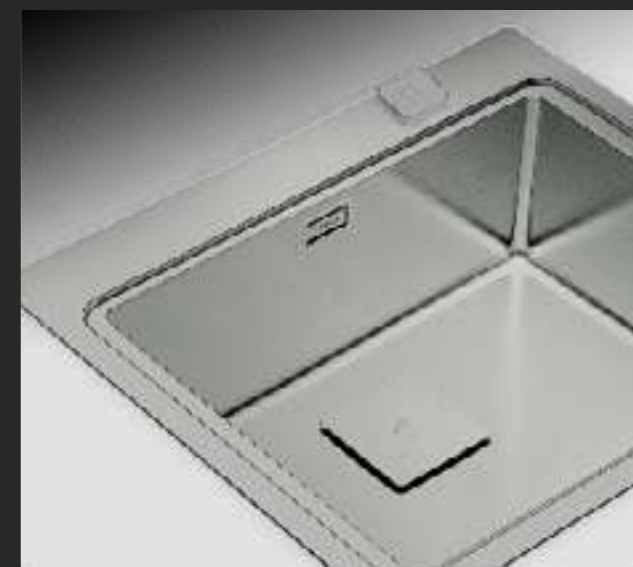

## Undermount

A popular option to install with stone, granite and modern composite materials. This sink is mounted and caulked from underneath using the special clips provided. Undermounting is very easy to clean, and prevents dirt from getting stuck around or below the rim, the countertop is completely smooth and the sink looks elegant and practical. The sink is absolutely waterproof!

## Top mount

A slimmer rim grants for an accurate positioning of the sink on your countertop. It is suitable for countertops of any material, and it is recommended especially for wood or laminates. Its small rim prevents water spilling onto the countertop.

## Flush mount

Sink and countertop become one solid unit, free of awkward edges and corners. The rim of the bowl is milled into the countertop, the cut-out must be very accurate. The totally seamless working area is also aesthetically pleasing and easy-to-clean. Ideal for natural materials like stone where milling is not a problem.

## Lay on

Teka lay-on sinks are only superimposed, do not need, or use clips.

The stainless steel of the sink surrounds the edge of the countertop. Lay-on sinks can be delivered with wood supports at the sides (below the rim) to aid installation while providing structural reinforcement.