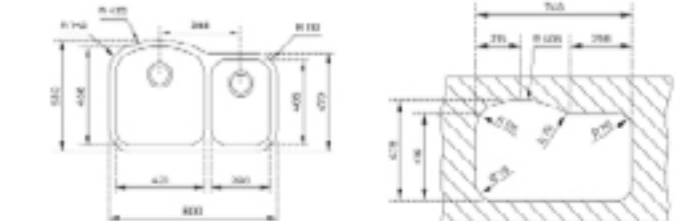

RECOMMENDED ACCESSORIES