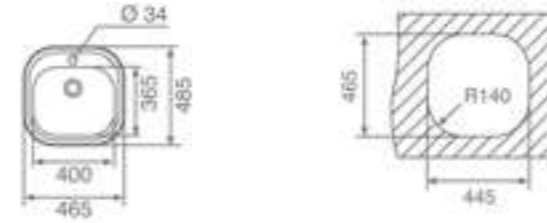

COLOR Stainless Steel

EXTERNAL DIMENSIONS

Length 465mm Width 485mm Depth 165mm

RECOMMENDED ACCESSORIES

**Stylo Cutting Board** REF: 40199201  
**Universal Inox Colander** REF: 40199072  
**Dish Basket 320.380** REF: 40199037