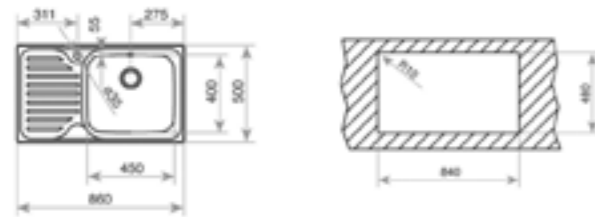

CLASSIC MAX 1B 1D
TOTAL

- Stainless steel sink
- One bowl and one drainer
- Inset installation
- 3½" manual basket waste with siphon
- 200 mm deep bowl
- 60 cm base unit

COLOR Stainless Steel

EXTERNAL DIMENSIONS

Length 860mm Width 500mm Depth 200mm

RECOMMENDED ACCESSORIES

CLASSIC 1B 1D
TOTAL

- Stainless steel sink
- One bowl and one drainer
- Inset installation
- 3½" manual basket waste with siphon
- 190 mm deep bowl
- 50 cm base unit

COLOR Stainless Steel

EXTERNAL DIMENSIONS

Length 860mm Width 500mm Depth 190mm

RECOMMENDED ACCESSORIES

CLASSIC 1B ½D 650
TOTAL

- Stainless steel sink
- One bowl and half drainer
- Inset installation
- 3½" manual basket waste
- 180 mm deep bowl
- 45 cm base unit

COLOR Stainless Steel

EXTERNAL DIMENSIONS

Length 650mm Width 500mm Depth 180mm

RECOMMENDED ACCESSORIES

CLASSIC 1B ½D 580
TOTAL

- Stainless steel sink
- One bowl and half drainer
- Inset installation
- 3½" manual basket waste with siphon
- 150 mm deep bowl
- 45 cm base unit

COLOR Stainless Steel

EXTERNAL DIMENSIONS

Length 650mm Width 500mm Depth 150mm

RECOMMENDED ACCESSORIES