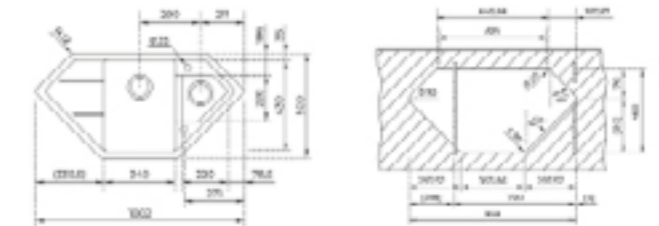

Length 1002mm Width 500mm Depth 205mm

**RECOMMENDED ACCESSORIES**

**Wooden Chopping Board** REF: 40199227  
**Colander Inox** REF: 40199052  
**Dish Basket 330x490x130 Stainless Steel** REF: 115890019

**ASTRAL 70 E-TG 1B 2D**  
TOTAL