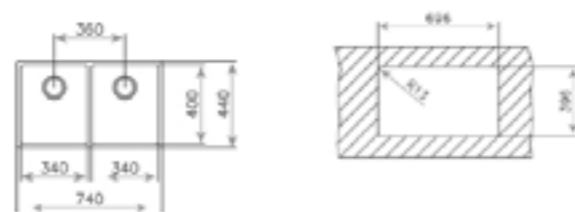

COLOR Stainless Steel

EXTERNAL DIMENSIONS

Length 740mm Width 440mm Depth 200mm

RECOMMENDED ACCESSORIES

**Bamboo Chopping Board** REF: 115890015  
**Universal Inox Colander** REF: 40199072  
**Soap Dispenser** REF: 115890012