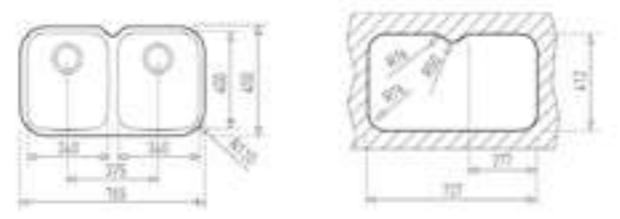

TU 21.17-8
TOTAL