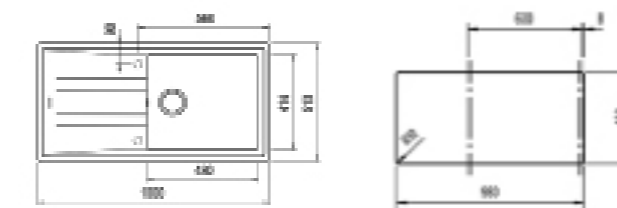

**STONE 60 L-TG 1B 1D AUTO**  
MAESTRO

NEW

- Tegrante+ sink
- One bowl and one drainer
- Inset installation
- 3½" automatic basket waste with siphon
- 200 mm deep bowl
- 60 cm base unit

COLOR Dark Grey

EXTERNAL DIMENSIONS