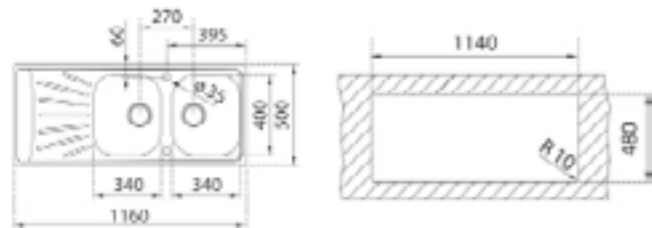

STARBRIGHT 80 E-XP 2B 1D

EASY

NEW

- Stainless steel sink, Polished finish
- Two bowls and one drainer, reversible
- Inset installation
- 3½" manual basket waste and siphon
- 160 mm deep bowls
- 80 cm base unit

COLOR Stainless Steel

EXTERNAL DIMENSIONS

Length 1160mm Width 500mm Depth 160mm

RECOMMENDED ACCESSORIES

STARBRIGHT 80 E-XP 2B

EASY

NEW

- Stainless steel sink, Polished finish
- Two bowls
- Inset installation
- 3½" manual basket waste and siphon
- 160 mm deep bowls
- 80 cm base unit

COLOR Stainless Steel

EXTERNAL DIMENSIONS

Length 790mm Width 500mm Depth 160mm

RECOMMENDED ACCESSORIES

STARBRIGHT 60 E-XP 1½B 1D

EASY

NEW

- Stainless steel sink, Polished finish
- One bowl, one auxiliary bowl and one drainer, reversible
- Inset installation
- 3½" manual basket waste and siphon
- 160 and 100 mm deep bowls
- 60 cm base unit

COLOR Stainless Steel

EXTERNAL DIMENSIONS

Length 980mm Width 500mm Depth 160mm

RECOMMENDED ACCESSORIES

STARBRIGHT 50 E-XP 1B 1D

EASY

NEW

- Stainless steel sink, Polished finish
- One bowl and one drainer, reversible
- Inset installation
- 3½" manual basket waste and siphon
- 170 mm deep bowl
- 50 cm base unit

COLOR Stainless Steel

EXTERNAL DIMENSIONS

Length 860mm Width 500mm Depth 170mm

RECOMMENDED ACCESSORIES