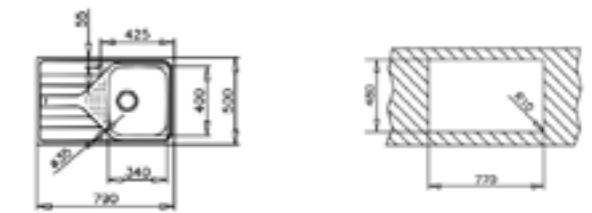

RECOMMENDED ACCESSORIES