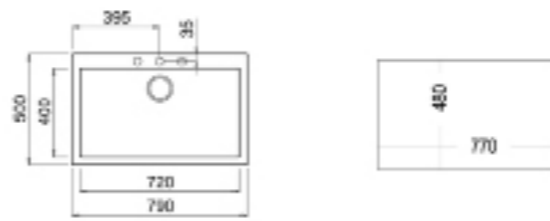

FORSQUARE 2B 590 TG AUTO
MAESTRO

NEW

- Tegrante+ sink
- Two bowls
- Inset installation
- 3 1/2" automatic basket waste with siphon
- 200 and 155 mm deep bowls
- 60 cm base unit

COLOR Avena Beige

EXTERNAL DIMENSIONS

Length 590mm Width 500mm Depth 200mm

RECOMMENDED ACCESSORIES

FORSQUARE 2B 590 TG AUTO
MAESTRO

NEW

- Tegrante+ sink
- Two bowls
- Inset installation
- 3 1/2" automatic basket waste with siphon
- 200 and 155 mm deep bowls
- 60 cm base unit

COLOR Artic White

EXTERNAL DIMENSIONS

Length 590mm Width 500mm Depth 200mm

RECOMMENDED ACCESSORIES

FORSQUARE 72.40 TG AUTO
MAESTRO

NEW

- Tegrante+ sink
- One bowl
- Inset installation
- 3 1/2" automatic basket waste with siphon
- 200 mm deep bowl
- 80 cm base unit

COLOR Black

EXTERNAL DIMENSIONS

Length 790mm Width 500mm Depth 200mm

RECOMMENDED ACCESSORIES

FORSQUARE 72.40 TG AUTO
MAESTRO

NEW

- Tegrante+ sink
- One bowl
- Inset installation
- 3 1/2" automatic basket waste with siphon
- 200 mm deep bowl
- 80 cm base unit

COLOR Stone Grey

EXTERNAL DIMENSIONS

Length 790mm Width 500mm Depth 200mm

RECOMMENDED ACCESSORIES