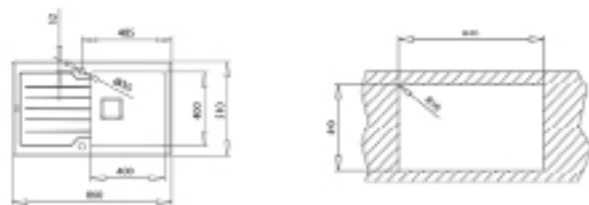

COLOR Black Glass

EXTERNAL DIMENSIONS

Length 860mm Width 510mm Depth 200mm

RECOMMENDED ACCESSORIES

**Bamboo Chopping Board** REF: 115890015  
**Universal Inox Colander** REF: 40199072  
**Wooden Cutting Board Plus Colander 34X40 R25** REF: 40199230