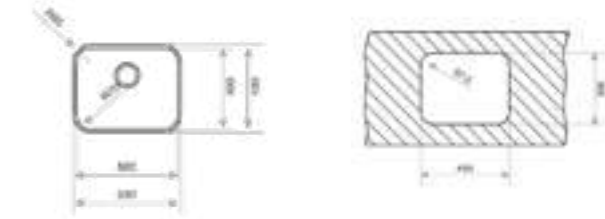

TU 23.20 D
TOTAL