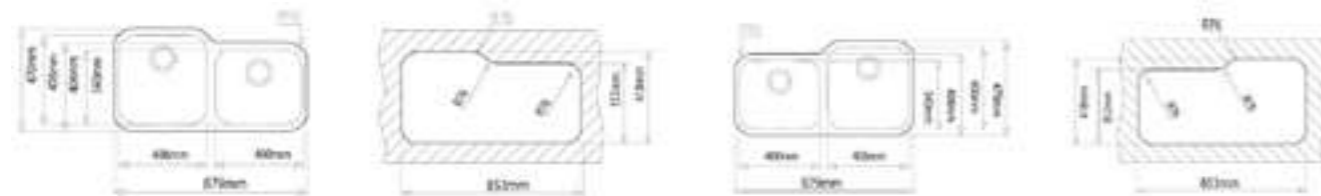

RECOMMENDED ACCESSORIES