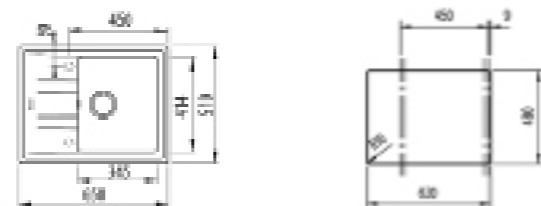

Decorative Lid
REF: 40199510

Dish Basket 330x490x130
Stainless Steel
REF: 115890019

Dish Basket 320.380
REF: 40199037