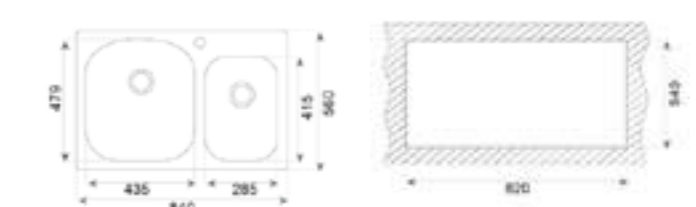

RECOMMENDED ACCESSORIES

TOP