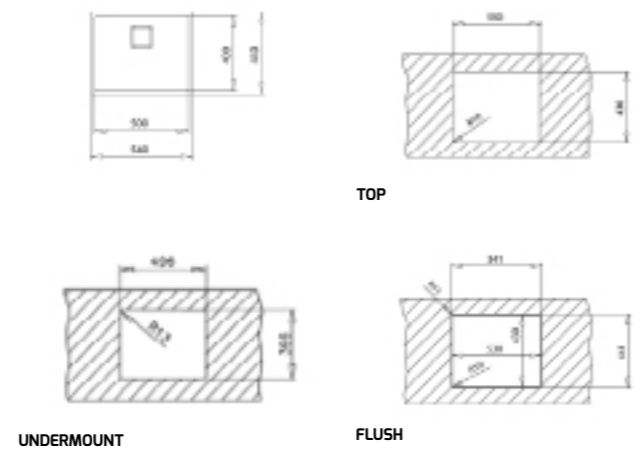

COLOR Stainless Steel

EXTERNAL DIMENSIONS

Length 540mm Width 440mm Depth 200mm

RECOMMENDED ACCESSORIES

**Bamboo Chopping Board** REF: 115890015  
**Universal Inox Colander** REF: 40199072  
**Wooden Cutting Board Plus Colander 34X40 R25** REF: 40199230