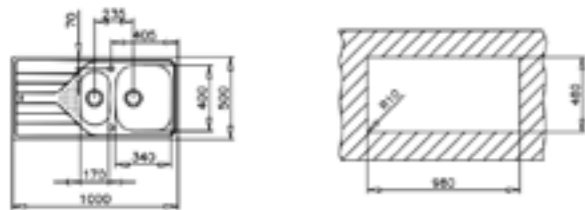

COLOR Stainless Steel

EXTERNAL DIMENSIONS

Length 1000mm Width 500mm Depth 160mm

RECOMMENDED ACCESSORIES

**Bamboo Chopping Board** REF: 115890015  
**Universal Inox Colander** REF: 40199072  
**Universal Cutting Board** REF: 115890009