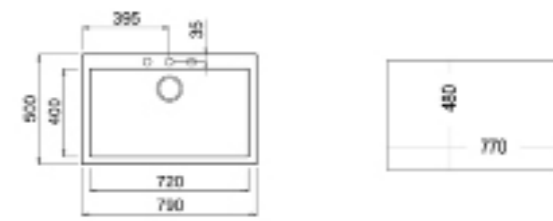

FORSQUARE 2B 590 TG AUTO
MAESTRO

NEW

- Tegrante+ sink
- Two bowls
- Inset installation
- 3 1/2" automatic basket waste with siphon
- 200 and 155 mm deep bowls
- 60 cm base unit

COLOR Avena Beige

EXTERNAL DIMENSIONS

Length 590mm Width 500mm Depth 200mm

RECOMMENDED ACCESSORIES

FORSQUARE 2B 590 TG AUTO
MAESTRO

NEW

- Tegrante+ sink
- Two bowls
- Inset installation
- 3 1/2" automatic basket waste with siphon
- 200 and 155 mm deep bowls
- 60 cm base unit

COLOR Artic White

EXTERNAL DIMENSIONS

Length 590mm Width 500mm Depth 200mm

RECOMMENDED ACCESSORIES

FORSQUARE 72.40 TG AUTO
MAESTRO

NEW

- Tegrante+ sink
- One bowl
- Inset installation
- 3 1/2" automatic basket waste with siphon
- 200 mm deep bowl
- 80 cm base unit

COLOR Black

EXTERNAL DIMENSIONS

Length 790mm Width 500mm Depth 200mm

RECOMMENDED ACCESSORIES

FORSQUARE 72.40 TG AUTO
MAESTRO

NEW

- Tegrante+ sink
- One bowl
- Inset installation
- 3 1/2" automatic basket waste with siphon
- 200 mm deep bowl
- 80 cm base unit

COLOR Stone Grey

EXTERNAL DIMENSIONS

Length 790mm Width 500mm Depth 200mm

RECOMMENDED ACCESSORIES