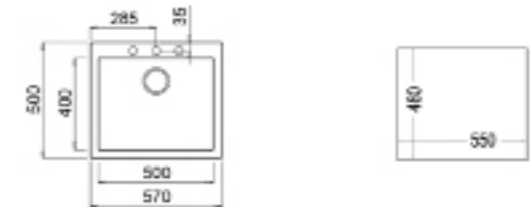

FORSQUARE 50.40 TG AUTO
MAESTRO

NEW

- Tegrante+ sink
- One bowl
- Inset installation
- 3½" automatic basket waste with siphon
- 200 mm deep bowl
- 60 cm base unit

COLOR Stone Grey

EXTERNAL DIMENSIONS

Length 570mm Width 500mm Depth 200mm

RECOMMENDED ACCESSORIES

FORSQUARE 50.40 TG AUTO
MAESTRO

NEW

- Tegrante+ sink
- One bowl
- Inset installation
- 3½" automatic basket waste with siphon
- 200 mm deep bowl
- 60 cm base unit

COLOR Bright Cream

EXTERNAL DIMENSIONS

Length 570mm Width 500mm Depth 200mm

RECOMMENDED ACCESSORIES

FORSQUARE 50.40 TG AUTO
MAESTRO

NEW

- Tegrante+ sink
- One bowl
- Inset installation
- 3½" automatic basket waste with siphon
- 200 mm deep bowl
- 60 cm base unit

COLOR Avena Beige

EXTERNAL DIMENSIONS

Length 570mm Width 500mm Depth 200mm

RECOMMENDED ACCESSORIES

FORSQUARE 50.40 TG AUTO
MAESTRO

NEW

- Tegrante+ sink
- One bowl
- Inset installation
- 3½" automatic basket waste with siphon
- 200 mm deep bowl
- 60 cm base unit

COLOR Artic White

EXTERNAL DIMENSIONS

Length 570mm Width 500mm Depth 200mm

RECOMMENDED ACCESSORIES