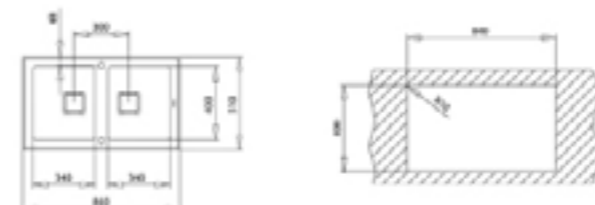

COLOR Black Glass

EXTERNAL DIMENSIONS

Length 860mm Width 510mm Depth 200mm

RECOMMENDED ACCESSORIES

**Bamboo Chopping Board** REF: 115890015  
**Universal Inox Colander** REF: 40199072  
**Wooden Cutting Board Plus Colander 34X40 R25** REF: 40199230