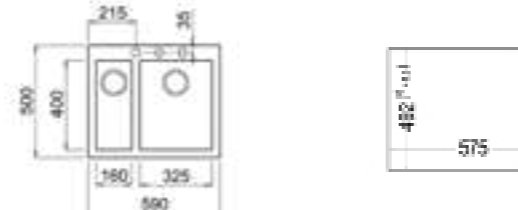

FORSQUARE 2B 790 TG AUTO
MAESTRO

NEW

- Tegrante+ sink
- Two bowls
- Inset installation
- 3½" automatic basket waste with siphon
- 200 mm deep bowls
- 80 cm base unit

COLOR Artic White

EXTERNAL DIMENSIONS

Length 790mm Width 500mm Depth 200mm

RECOMMENDED ACCESSORIES

FORSQUARE 2B 590 TG AUTO
MAESTRO

NEW

- Tegrante+ sink
- Two bowls
- Inset installation
- 3½" automatic basket waste with siphon
- 200 and 155 mm deep bowls
- 60 cm base unit

COLOR Black

EXTERNAL DIMENSIONS

Length 590mm Width 500mm Depth 200mm

RECOMMENDED ACCESSORIES

FORSQUARE 2B 590 TG AUTO
MAESTRO

NEW

- Tegrante+ sink
- Two bowls
- Inset installation
- 3½" automatic basket waste with siphon
- 200 and 155 mm deep bowls
- 60 cm base unit

COLOR Stone Grey

EXTERNAL DIMENSIONS

Length 590mm Width 500mm Depth 200mm

RECOMMENDED ACCESSORIES

FORSQUARE 2B 590 TG AUTO
MAESTRO

NEW

- Tegrante+ sink
- Two bowls
- Inset installation
- 3½" automatic basket waste with siphon
- 200 and 155 mm deep bowls
- 60 cm base unit

COLOR Bright Cream

EXTERNAL DIMENSIONS

Length 590mm Width 500mm Depth 200mm

RECOMMENDED ACCESSORIES