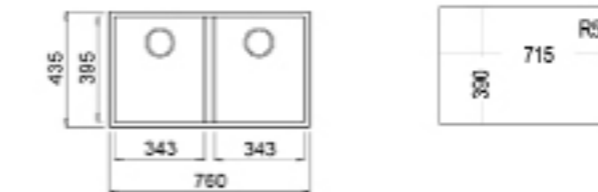

SQUARE 2B 760 TG
MAESTRO

NEW

- Tegrante+ sink
- Two bowls
- Undermount installation
- 3½" manual basket waste with siphon
- 200 mm deep bowls
- 80 cm base unit

COLOR Black

EXTERNAL DIMENSIONS

Length 760mm Width 435mm Depth 200mm

RECOMMENDED ACCESSORIES

SQUARE 2B 760 TG
MAESTRO

NEW

- Tegrante+ sink
- Two bowls
- Undermount installation
- 3½" manual basket waste with siphon
- 200 mm deep bowls
- 80 cm base unit

COLOR Stone Grey

EXTERNAL DIMENSIONS

Length 760mm Width 435mm Depth 200mm

RECOMMENDED ACCESSORIES

SQUARE 2B 760 TG
MAESTRO

NEW

- Tegrante+ sink
- Two bowls
- Undermount installation
- 3½" manual basket waste with siphon
- 200 mm deep bowls
- 80 cm base unit

COLOR Bright Cream

EXTERNAL DIMENSIONS

Length 760mm Width 435mm Depth 200mm

RECOMMENDED ACCESSORIES

SQUARE 2B 760 TG
MAESTRO

NEW

- Tegrante+ sink
- Two bowls
- Undermount installation
- 3½" manual basket waste with siphon
- 200 mm deep bowls
- 80 cm base unit

COLOR Avena Beige

EXTERNAL DIMENSIONS

Length 760mm Width 435mm Depth 200mm

RECOMMENDED ACCESSORIES