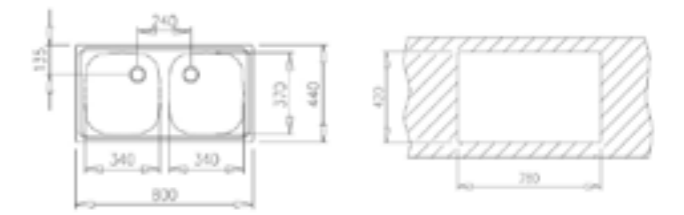

RECOMMENDED ACCESSORIES