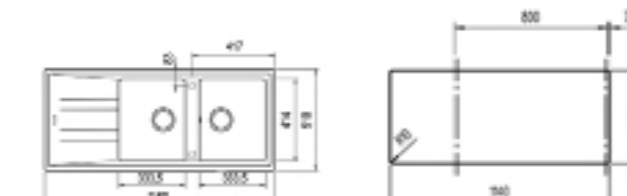

EXTERNAL DIMENSIONS

Length 1160mm Width 510mm Depth 200mm

RECOMMENDED ACCESSORIES

Decorative Lid REF: 40199510  
Dish Basket 330x490x130 Stainless Steel REF: 115890019  
Dish Basket 320.380 REF: 40199037