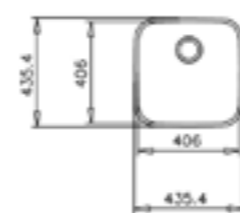

BE 52.46 D
TOTAL

- Stainless steel sink
- One bowl
- Undermount installation
- 3½" manual basket waste with overflow
- 250 mm deep bowl
- 60 cm base unit

COLOR Stainless Steel

EXTERNAL DIMENSIONS
Length 584mm Width 530mm Depth 250mm

RECOMMENDED ACCESSORIES

Dish Basket 330x490x130
Stainless Steel
REF: 115890019

Soap Dispenser
Stainless Steel
REF: 115890012

Basket Valve Decorative Lid
Stainless Steel
REF: 40199510

BE 42.46 D
TOTAL

- Stainless steel sink
- One bowl
- Undermount installation
- 3½" manual basket waste with overflow
- 250 mm deep bowl
- 50 cm base unit

COLOR Stainless Steel

EXTERNAL DIMENSIONS
Length 448mm Width 493mm Depth 250mm

RECOMMENDED ACCESSORIES

Dish Basket 330x490x130
Stainless Steel
REF: 115890019

Soap Dispenser
Stainless Steel
REF: 115890012

Basket Valve Decorative Lid
Stainless Steel
REF: 40199510

BE 40.40 PLUS
TOTAL

- Stainless steel sink
- One bowl
- Undermount installation
- 3½" manual basket waste with overflow
- 200 mm deep bowl
- 50 cm base unit

COLOR Stainless Steel

EXTERNAL DIMENSIONS
Length 435mm Width 435mm Depth 200mm

RECOMMENDED ACCESSORIES

Bamboo Chopping Board
REF: 115890015

Dish Basket 320.380
REF: 40199037

Universal Inox Colander
REF: 40199072

BE 40.40.25
TOTAL

- Stainless steel sink
- One bowl
- Undermount installation
- 3½" manual basket waste with overflow
- 250 mm deep bowl
- 50 cm base unit

COLOR Stainless Steel

EXTERNAL DIMENSIONS
Length 435mm Width 435mm Depth 250mm

RECOMMENDED ACCESSORIES

Bamboo Chopping Board
REF: 115890015

Dish Basket 320.380
REF: 40199037

Universal Inox Colander
REF: 40199072