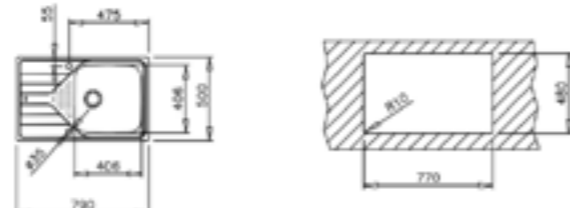

COLOR Stainless Steel

EXTERNAL DIMENSIONS

Length 790mm Width 500mm Depth 175mm

RECOMMENDED ACCESSORIES

**Bamboo Chopping Board** REF: 115890015  
**Universal Inox Colander** REF: 40199072  
**Universal Cutting Board** REF: 115890009