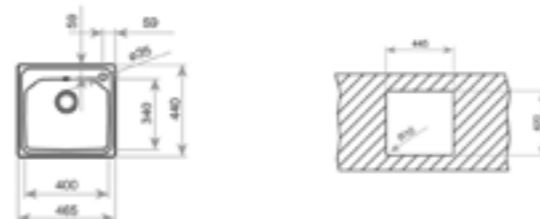

SINKS

PREMIUM MAX 1B MAESTRO

NEW

- Stainless steel sink
- One bowl
- Inset installation
- 3 1/2" automatic basket waste with siphon
- 200 mm deep bowl
- 45 cm base unit

COLOR Stainless Steel

EXTERNAL DIMENSIONS

Length 500mm Width 510mm Depth 200mm

RECOMMENDED ACCESSORIES

Bamboo Chopping Board REF: 115890015
Universal Inox Colander REF: 40199072
Wooden Cutting Board Plus Colander 34X40 R25 REF: 40199230

PREMIUM 1B MAESTRO

- Stainless steel sink
- One bowl
- Inset installation
- 3 1/2" manual basket waste
- 185 mm deep bowl
- 45 cm base unit

COLOR Stainless Steel

EXTERNAL DIMENSIONS

Length 465mm Width 440mm Depth 185mm

RECOMMENDED ACCESSORIES

Bamboo Chopping Board REF: 115890015
Universal Inox Colander REF: 40199072
Wooden Cutting Board Plus Colander 34X40 R25 REF: 40199230