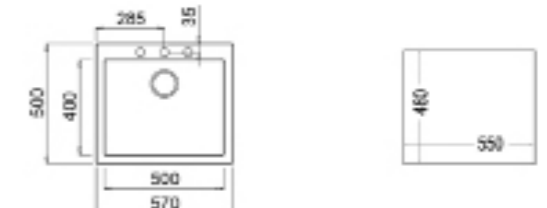

FORSQUARE 72.40 TG AUTO
MAESTRO

NEW

- Tegrante+ sink
- One bowl
- Inset installation
- 3½" automatic basket waste with siphon
- 200 mm deep bowl
- 80 cm base unit

COLOR Bright Cream

EXTERNAL DIMENSIONS

Length 790mm Width 500mm Depth 200mm

RECOMMENDED ACCESSORIES

FORSQUARE 72.40 TG AUTO
MAESTRO

NEW

- Tegrante+ sink
- One bowl
- Inset installation
- 3½" automatic basket waste with siphon
- 200 mm deep bowl
- 80 cm base unit

COLOR Avena Beige

EXTERNAL DIMENSIONS

Length 790mm Width 500mm Depth 200mm

RECOMMENDED ACCESSORIES

FORSQUARE 72.40 TG AUTO
MAESTRO

NEW

- Tegrante+ sink
- One bowl
- Inset installation
- 3½" automatic basket waste with siphon
- 200 mm deep bowl
- 80 cm base unit

COLOR Artic White

EXTERNAL DIMENSIONS

Length 790mm Width 500mm Depth 200mm

RECOMMENDED ACCESSORIES

FORSQUARE 50.40 TG AUTO
MAESTRO

NEW

- Tegrante+ sink
- One bowl
- Inset installation
- 3½" automatic basket waste with siphon
- 200 mm deep bowl
- 60 cm base unit

COLOR Black

EXTERNAL DIMENSIONS

Length 570mm Width 500mm Depth 200mm

RECOMMENDED ACCESSORIES