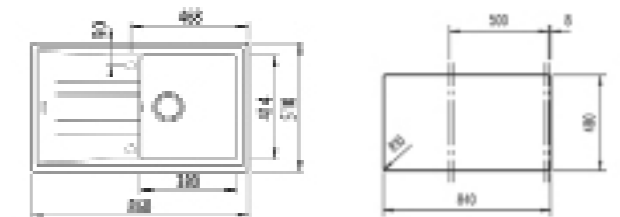

Decorative Lid REF: 40199510
Dish Basket 330x490x130 Stainless Steel REF: 115890019
Dish Basket 320.380 REF: 40199037