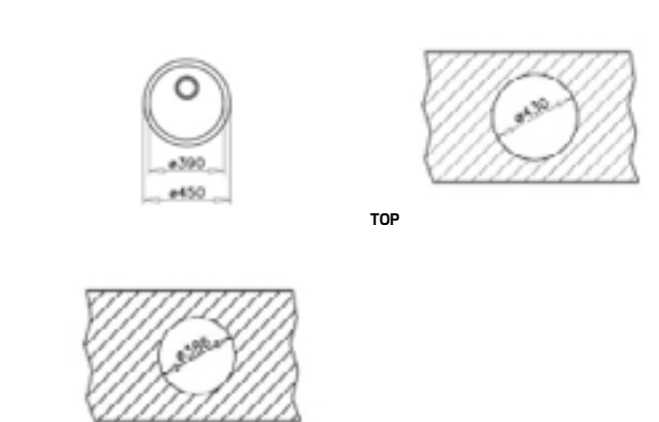

UNDERMOUNT