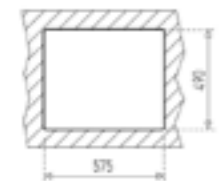

COLOR Stainless Steel

**EXTERNAL DIMENSIONS**

Length 595mm Width 510mm Depth 160mm

**RECOMMENDED ACCESSORIES**

**Black Plastic Basket Frame** REF: 81180002  
**Soap Dispenser Frame** REF: 81180001  
**Multigrater Rolling** REF: 40199260