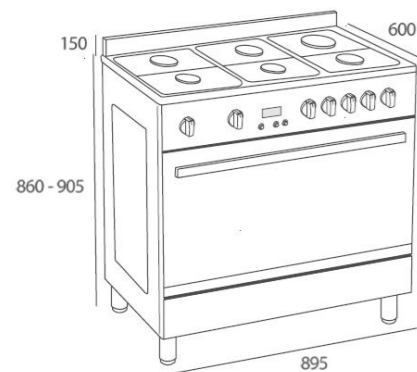

COLOR
Stainless Steel

EXTERNAL DIMENSIONS
Height 860-905mm Width 895mm Depth 600mm