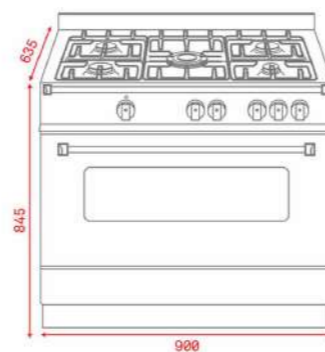

COLOR
Stainless Steel

EXTERNAL DIMENSIONS
Height 860-905mm Width 895mm Depth 600mm

COLOR
Stainless Steel

EXTERNAL DIMENSIONS
Height 860-905mm Width 895mm Depth 600mm

COLOR
Stainless Steel

EXTERNAL DIMENSIONS
Height 845mm Width 900mm Depth 635mm

COLOR
Stainless Steel

EXTERNAL DIMENSIONS
Height 852mm Width 598mm Depth 633mm

COLOR
White

EXTERNAL DIMENSIONS
Height 813mm Width 500mm Depth 564mm

COLOR
Stainless Steel

EXTERNAL DIMENSIONS
Height 845mm Width 900mm Depth 635mm

COLOR
White

EXTERNAL DIMENSIONS
Height 852mm Width 498mm Depth 633mm

COLOR
Stainless Steel

EXTERNAL DIMENSIONS
Height 852mm Width 598mm Depth 633mm

COLOR
Stainless Steel - Reflex

EXTERNAL DIMENSIONS
Height 780mm Width 760mm Depth 640mm

COLOR
 Stainless Steel

EXTERNAL DIMENSIONS
 Height 860-905mm Width 895mm Depth 600mm