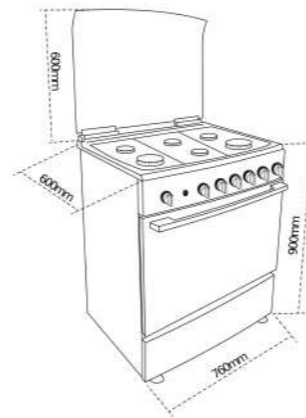

TOTAL EMGG 8665 S RX

- Free standing cooker
- Gas hob
- 6 cooking zones
- 1 double ring burner, 3.30 kW
- 1 fast burner, 2.20 kW
- 4 semi fast burners, 1.9 kW
- 2 cooking functions
- Cast iron grids
- Auto-ignition
- Maximum nominal power: 14100 W
- Oven heat source: Gas
- Oven capacity: 134 litres
- Removable double glazed door
- Inner light
- Chromed supports with 4 cooking levels

COLOR
 Stainless Steel - Reflex

EXTERNAL DIMENSIONS
 Height 970mm Width 760mm Depth 640mm

TOTAL FSGG 8665 S RXFSGG 8665 S RX

- Free standing cooker
- Gas hob
- 6 cooking zones
- 1 double ring burner, 3.30 kW
- 1 fast burner, 2.20 kW
- 4 semi fast burners, 1.9 kW
- 1 cooking function
- Cast iron grids
- Auto-ignition
- Maximum nominal power: 14100 W
- Oven heat source: Gas
- Oven capacity: 134 litres
- Safety thermostat
- Removable double glazed door
- Inner light
- Chromed supports with 4 cooking levels

COLOR
 Stainless Steel - Reflex

EXTERNAL DIMENSIONS
 Height 970mm Width 760mm Depth 640mm

TOTAL FSGG 8660 S RX

- Free standing cooker
- Gas hob
- 6 cooking zones
- 2 fast burners, 2.20 kW
- 4 semi fast burners, 1.9 kW
- 1 cooking functions
- Cast iron grids
- Auto-ignition
- Maximum nominal power: 13800 W
- Oven heat source: Gas
- Oven capacity: 134 litres
- Safety thermostat
- Removable double glazed door
- Inner light
- Chromed supports with 5 cooking levels

COLOR
 Stainless Steel - Reflex

EXTERNAL DIMENSIONS
 Height 970mm Width 760mm Depth 640mm

TOTAL FS3R S965GG XL

- Free standing cooker
- Gas hob
- 4 cooking zones
- 1 triple ring burner, 4.2 kW
- 1 fast burner, 3.00 kW
- 1 semi fast burner, 1.7 kW
- 1 auxiliary burner, 1 kW
- 4 cooking functions
- Cast iron grids
- Auto-ignition
- Automatic safety disconnection
- Maximum nominal power: 11750 W
- Oven heat source: Gas
- Oven capacity: 115 litres
- Minute minder
- Safety thermostat
- Removable double glazed door
- Inner light
- Chromed supports with 5 cooking levels
- 2 baking trays