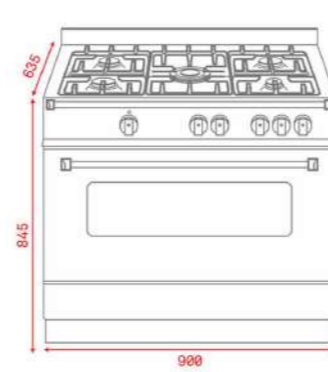

COLOR
Stainless Steel

EXTERNAL DIMENSIONS
Height 860-905mm Width 895mm Depth 600mm

COLOR
Stainless Steel

EXTERNAL DIMENSIONS
Height 860-905mm Width 895mm Depth 600mm

COLOR
Stainless Steel

EXTERNAL DIMENSIONS
Height 845mm Width 900mm Depth 635mm

COLOR
Stainless Steel

EXTERNAL DIMENSIONS
Height 845mm Width 900mm Depth 635mm

COLOR
Stainless Steel

EXTERNAL DIMENSIONS
Height 852mm Width 598mm Depth 633mm

COLOR
Stainless Steel

EXTERNAL DIMENSIONS
Height 852mm Width 598mm Depth 633mm

COLOR
Stainless Steel

EXTERNAL DIMENSIONS
Height 852mm Width 598mm Depth 633mm

COLOR
White

EXTERNAL DIMENSIONS
Height 813mm Width 500mm Depth 564mm

COLOR
Stainless Steel

EXTERNAL DIMENSIONS
Height 845mm Width 900mm Depth 635mm

COLOR
White

EXTERNAL DIMENSIONS
Height 852mm Width 498mm Depth 633mm

COLOR
Stainless Steel

EXTERNAL DIMENSIONS
Height 852mm Width 598mm Depth 633mm

COLOR
Stainless Steel - Reflex

EXTERNAL DIMENSIONS
Height 780mm Width 760mm Depth 640mm