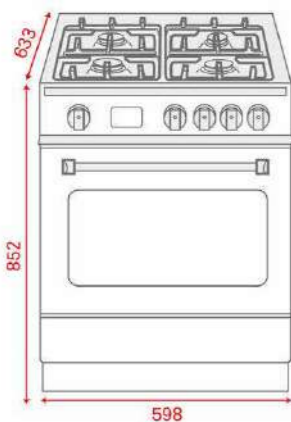

Free standing cooker

- Electric hob
- 3 cooking zones
- 1 high lights Ø 180 mm
- 2 high lights Ø 140 mm
- 3 cooking functions
- Maximum nominal power: 7615 W
- Oven heat source: Electric
- Oven capacity: 48 litres
- Safety thermostat
- Removable double glazed door
- Inner light
- Chromed supports with 4 cooking levels
- 1 baking tray

Free standing cooker

- Vitroc ceramic hob
- 4 cooking zones
- 2 high lights Ø 180 mm
- 2 high lights Ø 140 mm
- 8 cooking functions
- Maximum nominal power: 5800 W
- Oven heat source: Electric
- Oven capacity: 59 litres
- Timer
- Safety thermostat
- Removable double glazed door
- Inner light
- Chromed supports with 4 cooking levels
- 1 deep tray

COLOR
Stainless Steel

EXTERNAL DIMENSIONS
Height 852mm Width 598mm Depth 633mm

COLOR
White

EXTERNAL DIMENSIONS
Height 813mm Width 500mm Depth 564mm

COLOR
Stainless Steel

EXTERNAL DIMENSIONS
Height 845mm Width 900mm Depth 635mm

COLOR
White

EXTERNAL DIMENSIONS
Height 852mm Width 498mm Depth 633mm

COLOR
Stainless Steel

EXTERNAL DIMENSIONS
Height 852mm Width 598mm Depth 633mm

COLOR
Stainless Steel - Reflex

EXTERNAL DIMENSIONS
Height 780mm Width 760mm Depth 640mm