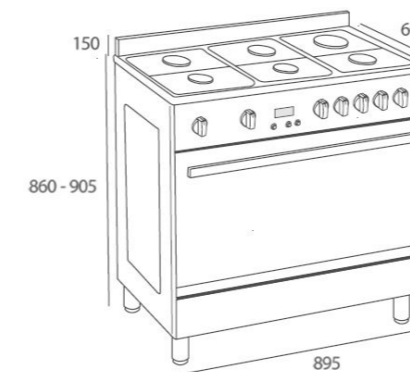

COLOR
 Stainless Steel - Reflex

EXTERNAL DIMENSIONS
 Height 970mm Width 760mm Depth 640mm

TOTAL FSGG 8665 S RXFSGG 8665 S RX

- Free standing cooker
- Gas hob
- 6 cooking zones
- 1 double ring burner, 3.30 kW
- 1 fast burner, 2.20 kW
- 4 semi fast burners, 1.9 kW
- 1 cooking function
- Cast iron grids
- Auto-ignition
- Maximum nominal power: 14100 W
- Oven heat source: Gas
- Oven capacity: 134 litres
- Safety thermostat
- Removable double glazed door
- Inner light
- Chromed supports with 4 cooking levels

COLOR
 Stainless Steel - Reflex

EXTERNAL DIMENSIONS
 Height 970mm Width 760mm Depth 640mm

TOTAL FSGG 8660 S RX

- Free standing cooker
- Gas hob
- 6 cooking zones
- 2 fast burners, 2.20 kW
- 4 semi fast burners, 1.9 kW
- 1 cooking functions
- Cast iron grids
- Auto-ignition
- Maximum nominal power: 13800 W
- Oven heat source: Gas
- Oven capacity: 134 litres
- Safety thermostat
- Removable double glazed door
- Inner light
- Chromed supports with 5 cooking levels

COLOR
 Stainless Steel - Reflex

EXTERNAL DIMENSIONS
 Height 970mm Width 760mm Depth 640mm

TOTAL FS3R S965GG XL

- Free standing cooker
- Gas hob
- 4 cooking zones
- 1 triple ring burner, 4.2 kW
- 1 fast burner, 3.00 kW
- 1 semi fast burner, 1.7 kW
- 1 auxiliary burner, 1 kW
- 4 cooking functions
- Cast iron grids
- Auto-ignition
- Automatic safety disconnection
- Maximum nominal power: 11750 W
- Oven heat source: Gas
- Oven capacity: 115 litres
- Minute minder
- Safety thermostat
- Removable double glazed door
- Inner light
- Chromed supports with 5 cooking levels
- 2 baking trays

COLOR
 Stainless Steel

EXTERNAL DIMENSIONS
 Height 860-905mm Width 895mm Depth 600mm