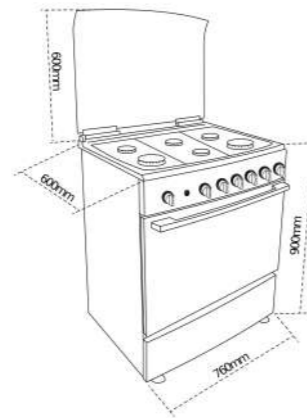

COLOR
White

EXTERNAL DIMENSIONS
Height 852mm Width 498mm Depth 633mm

COLOR
Stainless Steel

EXTERNAL DIMENSIONS
Height 852mm Width 598mm Depth 633mm

COLOR
Stainless Steel - Reflex

EXTERNAL DIMENSIONS
Height 780mm Width 760mm Depth 640mm

TOTAL EMGG 8665 S RX

- Free standing cooker
- Gas hob
- 6 cooking zones
- 1 double ring burner, 3.30 kW
- 1 fast burner, 2.20 kW
- 4 semi fast burners, 1.9 kW
- 2 cooking functions
- Cast iron grids
- Auto-ignition
- Maximum nominal power: 14100 W
- Oven heat source: Gas
- Oven capacity: 134 litres
- Removable double glazed door
- Inner light
- Chromed supports with 4 cooking levels

COLOR
 Stainless Steel - Reflex

EXTERNAL DIMENSIONS
 Height 970mm Width 760mm Depth 640mm

TOTAL FSGG 8665 S RXFSGG 8665 S RX

- Free standing cooker
- Gas hob
- 6 cooking zones
- 1 double ring burner, 3.30 kW
- 1 fast burner, 2.20 kW
- 4 semi fast burners, 1.9 kW
- 1 cooking function
- Cast iron grids
- Auto-ignition
- Maximum nominal power: 14100 W
- Oven heat source: Gas
- Oven capacity: 134 litres
- Safety thermostat
- Removable double glazed door
- Inner light
- Chromed supports with 4 cooking levels

COLOR
 Stainless Steel - Reflex

EXTERNAL DIMENSIONS
 Height 970mm Width 760mm Depth 640mm

TOTAL FSGG 8660 S RX

- Free standing cooker
- Gas hob
- 6 cooking zones
- 2 fast burners, 2.20 kW
- 4 semi fast burners, 1.9 kW
- 1 cooking functions
- Cast iron grids
- Auto-ignition
- Maximum nominal power: 13800 W
- Oven heat source: Gas
- Oven capacity: 134 litres
- Safety thermostat
- Removable double glazed door
- Inner light
- Chromed supports with 5 cooking levels