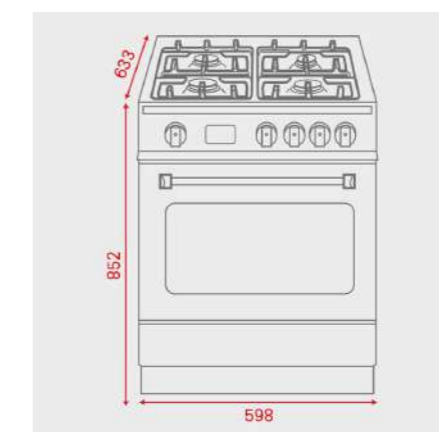

TOTAL FS 3RL966 GGX

- Free standing cooker
- Gas hob
- 6 cooking zones
- 2 triple ring burners, 4.6 kW
- 1 fast burner, 3.00 kW
- 3 semi fast burners, 1.7 kW
- 4 cooking functions
- Cast iron grids
- Auto-ignition
- Automatic safety disconnection
- Maximum nominal power: 17450 W
- Oven heat source: Gas
- Oven capacity: 142 litres
- Timer
- Safety thermostat
- Removable double glazed door
- Inner light
- Chromed supports with 5 cooking levels
- 2 deep trays

COLOR
Stainless Steel

EXTERNAL DIMENSIONS
Height 860-905mm Width 895mm Depth 600mm

COLOR
Stainless Steel

EXTERNAL DIMENSIONS
Height 860-905mm Width 895mm Depth 600mm

COLOR
Stainless Steel

EXTERNAL DIMENSIONS
Height 845mm Width 900mm Depth 635mm

COLOR
Stainless Steel

EXTERNAL DIMENSIONS
Height 845mm Width 900mm Depth 635mm

COLOR
Stainless Steel

EXTERNAL DIMENSIONS
Height 852mm Width 598mm Depth 633mm

COLOR
Stainless Steel

EXTERNAL DIMENSIONS
Height 852mm Width 598mm Depth 633mm

COLOR
 Stainless Steel

EXTERNAL DIMENSIONS
 Height 860-905mm Width 895mm Depth 600mm