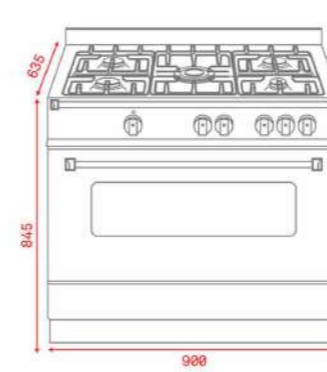

COLOR
Stainless Steel

EXTERNAL DIMENSIONS
Height 860-905mm Width 895mm Depth 600mm

COLOR
Stainless Steel

EXTERNAL DIMENSIONS
Height 860-905mm Width 895mm Depth 600mm

COLOR
Stainless Steel

EXTERNAL DIMENSIONS
Height 845mm Width 900mm Depth 635mm

COLOR
Stainless Steel

EXTERNAL DIMENSIONS
Height 845mm Width 900mm Depth 635mm

COLOR
Stainless Steel

EXTERNAL DIMENSIONS
Height 852mm Width 598mm Depth 633mm

COLOR
Stainless Steel

EXTERNAL DIMENSIONS
Height 852mm Width 598mm Depth 633mm

COLOR
White

EXTERNAL DIMENSIONS
Height 852mm Width 498mm Depth 633mm

COLOR
Stainless Steel

EXTERNAL DIMENSIONS
Height 852mm Width 598mm Depth 633mm

COLOR
Stainless Steel - Reflex

EXTERNAL DIMENSIONS
Height 780mm Width 760mm Depth 640mm

COLOR
 Stainless Steel

EXTERNAL DIMENSIONS
 Height 860-905mm Width 895mm Depth 600mm