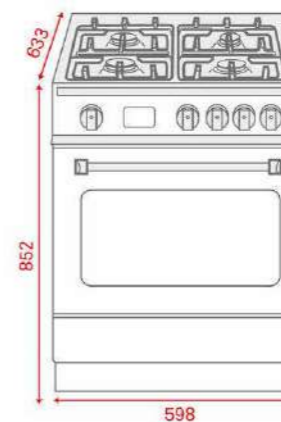

COLOR
Stainless Steel

EXTERNAL DIMENSIONS
Height 860-905mm Width 895mm Depth 600mm

COLOR
Stainless Steel

EXTERNAL DIMENSIONS
Height 860-905mm Width 895mm Depth 600mm

COLOR
Stainless Steel

EXTERNAL DIMENSIONS
Height 845mm Width 900mm Depth 635mm

COLOR
Stainless Steel

EXTERNAL DIMENSIONS
Height 852mm Width 598mm Depth 633mm

COLOR
White

EXTERNAL DIMENSIONS
Height 813mm Width 500mm Depth 564mm

COLOR
Stainless Steel

EXTERNAL DIMENSIONS
Height 845mm Width 900mm Depth 635mm

COLOR
White

EXTERNAL DIMENSIONS
Height 852mm Width 498mm Depth 633mm

COLOR
Stainless Steel

EXTERNAL DIMENSIONS
Height 852mm Width 598mm Depth 633mm

COLOR
Stainless Steel - Reflex

EXTERNAL DIMENSIONS
Height 780mm Width 760mm Depth 640mm

COLOR
 Stainless Steel

EXTERNAL DIMENSIONS
 Height 860-905mm Width 895mm Depth 600mm