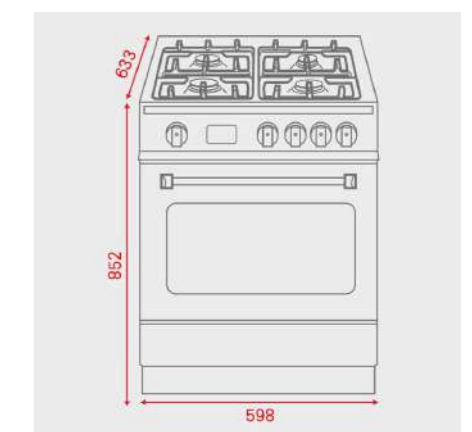

TOTAL FS 3RL966 GGX

- Free standing cooker
- Gas hob
- 6 cooking zones
- 2 triple ring burners, 4.6 kW
- 1 fast burner, 3.00 kW
- 3 semi fast burners, 1.7 kW
- 4 cooking functions
- Cast iron grids
- Auto-ignition
- Automatic safety disconnection
- Maximum nominal power: 17450 W
- Oven heat source: Gas
- Oven capacity: 142 litres
- Timer
- Safety thermostat
- Removable double glazed door
- Inner light
- Chromed supports with 5 cooking levels
- 2 deep trays

COLOR
Stainless Steel

EXTERNAL DIMENSIONS
Height 860-905mm Width 895mm Depth 600mm

COLOR
Stainless Steel

EXTERNAL DIMENSIONS
Height 860-905mm Width 895mm Depth 600mm

COLOR
Stainless Steel

EXTERNAL DIMENSIONS
Height 845mm Width 900mm Depth 635mm

COLOR
Stainless Steel

EXTERNAL DIMENSIONS
Height 845mm Width 900mm Depth 635mm

COLOR
Stainless Steel

EXTERNAL DIMENSIONS
Height 852mm Width 598mm Depth 633mm

COLOR
Stainless Steel

EXTERNAL DIMENSIONS
Height 852mm Width 598mm Depth 633mm

Free standing cooker

- Electric hob
- 5 cooking zones
- 1 high lights Ø 140/250 mm
- 1 high lights Ø 120/180 mm
- 1 high lights Ø 180 mm
- 2 high lights Ø 140 mm
- 8 cooking functions
- Maximum nominal power: 11286 W
- Oven heat source: Electric
- Oven capacity: 100 litres
- Timer
- Safety thermostat
- Removable double glazed door
- Inner light
- Chromed supports with 4 cooking levels
- 1 deep tray