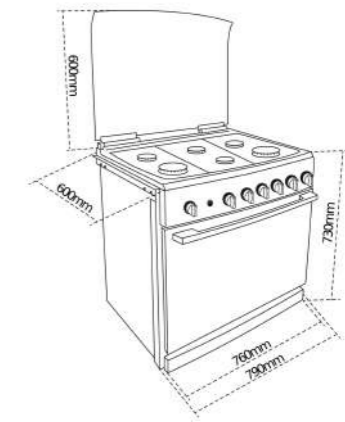

Free standing cooker

- Gas hob
- 6 cooking zones
- 2 fast burners, 2.20 kW
- 4 semi fast burners, 1.9 kW
- 1 cooking function
- Cast iron grids
- Auto-ignition
- Maximum nominal power: 13800 W
- Oven heat source: Gas
- Oven capacity: 134 litres
- Safety thermostat
- Removable double glazed door
- Inner light
- Chromed supports with 5 cooking levels

COLOR
Stainless Steel

EXTERNAL DIMENSIONS
Height 852mm Width 598mm Depth 633mm

COLOR
White

EXTERNAL DIMENSIONS
Height 813mm Width 500mm Depth 564mm

COLOR
Stainless Steel

EXTERNAL DIMENSIONS
Height 845mm Width 900mm Depth 635mm

COLOR
White

EXTERNAL DIMENSIONS
Height 852mm Width 498mm Depth 633mm

COLOR
Stainless Steel

EXTERNAL DIMENSIONS
Height 852mm Width 598mm Depth 633mm

COLOR
Stainless Steel - Reflex

EXTERNAL DIMENSIONS
Height 780mm Width 760mm Depth 640mm

TOTAL EMGG 8665 S RX

- Free standing cooker
- Gas hob
- 6 cooking zones
- 1 double ring burner, 3.30 kW
- 1 fast burner, 2.20 kW
- 4 semi fast burners, 1.9 kW
- 2 cooking functions
- Cast iron grids
- Auto-ignition
- Maximum nominal power: 14100 W
- Oven heat source: Gas
- Oven capacity: 134 litres
- Removable double glazed door
- Inner light
- Chromed supports with 4 cooking levels