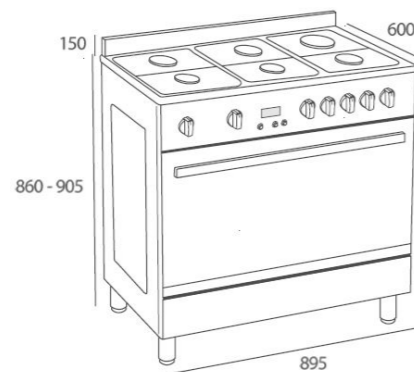

COLOR
Stainless Steel

EXTERNAL DIMENSIONS
Height 860-905mm Width 895mm Depth 600mm