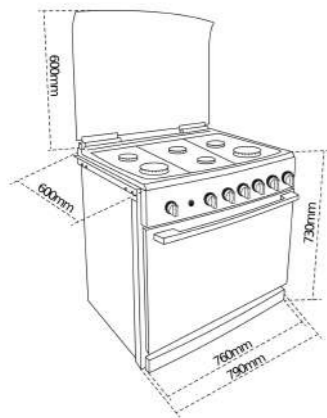

COLOR
Stainless Steel

EXTERNAL DIMENSIONS
Height 852mm Width 598mm Depth 633mm

COLOR
White

EXTERNAL DIMENSIONS
Height 813mm Width 500mm Depth 564mm

COLOR
Stainless Steel

EXTERNAL DIMENSIONS
Height 845mm Width 900mm Depth 635mm

COLOR
White

EXTERNAL DIMENSIONS
Height 852mm Width 498mm Depth 633mm

COLOR
Stainless Steel

EXTERNAL DIMENSIONS
Height 852mm Width 598mm Depth 633mm

COLOR
Stainless Steel - Reflex

EXTERNAL DIMENSIONS
Height 780mm Width 760mm Depth 640mm

TOTAL EMGG 8665 S RX

- Free standing cooker
- Gas hob
- 6 cooking zones
- 1 double ring burner, 3.30 kW
- 1 fast burner, 2.20 kW
- 4 semi fast burners, 1.9 kW
- 2 cooking functions
- Cast iron grids
- Auto-ignition
- Maximum nominal power: 14100 W
- Oven heat source: Gas
- Oven capacity: 134 litres
- Removable double glazed door
- Inner light
- Chromed supports with 4 cooking levels

COLOR
 Stainless Steel - Reflex

EXTERNAL DIMENSIONS
 Height 970mm Width 760mm Depth 640mm

TOTAL FSGG 8665 S RXFSGG 8665 S RX

- Free standing cooker
- Gas hob
- 6 cooking zones
- 1 double ring burner, 3.30 kW
- 1 fast burner, 2.20 kW
- 4 semi fast burners, 1.9 kW
- 1 cooking function
- Cast iron grids
- Auto-ignition
- Maximum nominal power: 14100 W
- Oven heat source: Gas
- Oven capacity: 134 litres
- Safety thermostat
- Removable double glazed door
- Inner light
- Chromed supports with 4 cooking levels