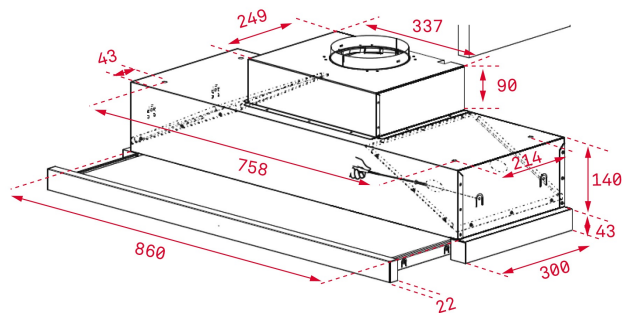

TEKA

CNL 9415 PLUS

Pull-out hood with electronic control and 5 speeds

REFERENCE

REF: 113070004

EAN: 8434778020809

FEATURES

Pull-out hood
Electronic control
5 speeds + 1 intensive
Free Outlet exhaust capacity (m3/h): 393
Intensive speed exhaust capacity (m3/h):385
Max speed exhaust capacity (m3/h):293
Min speed exhaust capacity (m3/h): 141
Intensive speed sound level (dBA): 69
Max speed sound level (dBA): 64
Min speed sound level (dBA): 52
4 LEDS lamps
2 Stainless Steel filters
Stop delay timer
Operating pilot light
Exchangeable front panel
Anti-return valve included
Optional Charcoal Filter: CNL 1C

LED

Stop Delay
Timer

DIMENSIONS

Product height (mm): 184**Product width (mm):** 900**Product depth (mm):** 300/490**Product length (mm):****Net weight (Kg):** 9,40

TECHNICAL DETAILS

Energy Efficiency Class: A